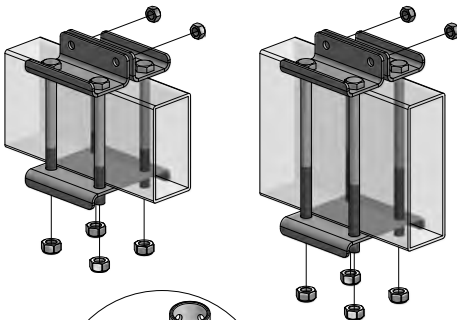

- Suitable for a 60mm diameter jockey.
Note: the clamp can open and close so you can adjust your jockey position when needed
- Can be used with a 50mm diameter jockey by adding the 010-029 BOS Clamp Insert Set
- Locate your jockey wheel anywhere on the outside of your frame without drilling or welding
- Suitable for use on 75/100/125/150mmH x 50mmW RHS (for wider RHS order longer bolts)
- Includes bolt-on wheel mount 350-002, providing for wheel storage when under tow
- Bearing housing at pivot point provides smoother operation
- Reinforced to minimize the flex usually associated with swing away brackets
- Patented BOS push/pull handle makes releasing the swivel action easy
- Optional: replace the clamp closure handle with BOS security screw

350-002 Wheel Mount

- Allows and BOS Wheel to be stored on draw bar
- Attach your wheel using the included Quick Release Pin or your own padlock for extra security
- Included as standard with 350-001 or you can mount separately using 350-004 or 350-005
- Choice of wheel direction

- Takes minutes to install
- Designed and manufactured in Australia by BOS
- Durable, quality components built to last

ACCESSORIES

350-003 Clamp Insert Set 50mm - Suit BOS Swing Away Bracket

- Bolts inside 350-001 BOS 60mm Swing Away Bracket to allow 50mm jockey shaft to fit securely
- Does not affect clamp function

350-004

350-005

Wheel Mount Bracket

- Secure your 350-002 Wheel Mount to your drawbar
- **350-004** suits 75/100mmH x 50mmW RHS
- **350-005** suits 125/150mmH x 50mmW RHS

JOCKEY WHEELS & ACCESSORIES

Travel made easy 