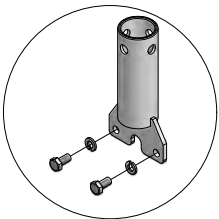

- Suitable for a 60mm diameter jockey.
Note: the clamp can open and close so you can adjust your jockey position when needed
- Can be used with a 50mm diameter jockey by adding the 010-029 BOS Clamp Insert Set
- Locate your jockey wheel anywhere on the outside of your frame without drilling or welding
- Suitable for use on 75/100/125/150mmH x 50mmW RHS (for wider RHS order longer bolts)
- Includes bolt-on wheel mount 350-002, providing for wheel storage when under tow
- Bearing housing at pivot point provides smoother operation
- Reinforced to minimize the flex usually associated with swing away brackets
- Patented BOS push/pull handle makes releasing the swivel action easy
- Optional: replace the clamp closure handle with BOS security screw

350-002 Wheel Mount

- Allows and BOS Wheel to be stored on draw bar
- Attach your wheel using the included Quick Release Pin or your own padlock for extra security
- Included as standard with 350-001 or you can mount separately using 350-004 or 350-005
- Choice of wheel direction

- Takes minutes to install
- Designed and manufactured in Australia by BOS
- Durable, quality components built to last

ACCESSORIES

350-003 Clamp Insert Set 50mm - Suit BOS Swing Away Bracket

- Bolts inside 350-001 BOS 60mm Swing Away Bracket to allow 50mm jockey shaft to fit securely
- Does not affect clamp function

350-004

350-005

Wheel Mount Bracket

- Secure your 350-002 Wheel Mount to your drawbar
- **350-004** suits 75/100mmH x 50mmW RHS
- **350-005** suits 125/150mmH x 50mmW RHS

JOCKEY WHEELS & ACCESSORIES

Travel made easy 