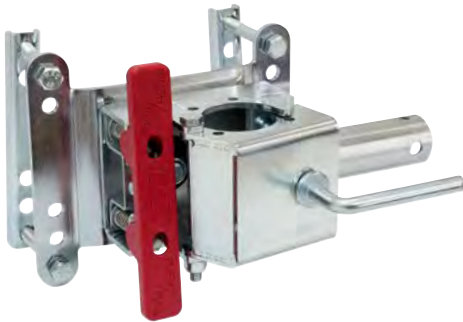

THE BOS

ACCESSORIES

ACCESSORIES

SWING AWAY MOUNTING SYSTEMS

- Takes minutes to install
- Designed and manufactured in Australia by BOS
- Durable, quality components built to last

350-001 BOS Swing Away Bracket 60mm

- Suitable for a 60mm diameter jockey.
Note: the clamp can open and close so you can adjust your jockey position when needed
- Can be used with a 50mm diameter jockey by adding the 010-029 BOS Clamp Insert Set
- Locate your jockey wheel anywhere on the outside of your frame without drilling or welding
- Suitable for use on 75/100/125/150mmH x 50mmW RHS (for wider RHS order longer bolts)
- Includes bolt-on wheel mount 350-002, providing for wheel storage when under tow
- Bearing housing at pivot point provides smoother operation
- Reinforced to minimize the flex usually associated with swing away brackets
- Patented BOS push/pull handle makes releasing the swivel action easy
- Optional: replace the clamp closure handle with BOS security screw

350-002 Wheel Mount

- Allows and BOS Wheel to be stored on draw bar
- Attach your wheel using the included Quick Release Pin or your own padlock for extra security
- Included as standard with 350-001 or you can mount separately using 350-004 or 350-005
- Choice of wheel direction

- Takes minutes to install
- Designed and manufactured in Australia by BOS
- Durable, quality components built to last

ACCESSORIES

350-003 Clamp Insert Set 50mm - Suit BOS Swing Away Bracket

- Bolts inside 350-001 BOS 60mm Swing Away Bracket to allow 50mm jockey shaft to fit securely
- Does not affect clamp function