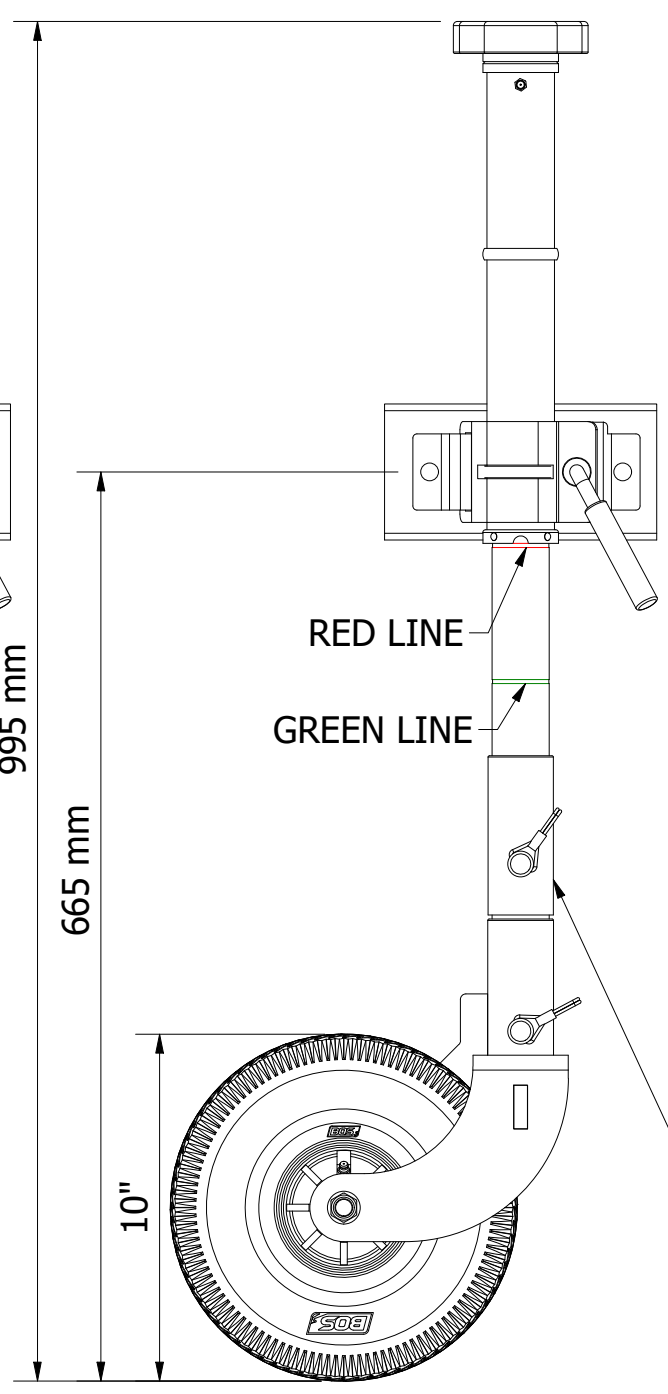

372-012
JOCKEY STANDARD 2 RIB - 10" DOUBLE ROAD SOLID PU WHEEL

Travel made easy

372-012

JOCKEY STANDARD 2 RIB - 10" DOUBLE ROAD SOLID PU WHEEL

SPECIFICATIONS - KEY FEATURES

- THIS 2-RIB UNIT, 372-SERIES IS IDEAL FOR LOW DRAWBARS
- IDEAL FOR SINGLE CLAMPS
- IDEAL FOR SINGLE CLAMPS WITH 2 OR 3 SLOTS IN THEM
- THE ROAD PU TYRE GREAT FOR CONCRETE, GRASS AND SANDY SURFACES
- ALSO YOU WILL NEVER HAVE TO PUMP THEM UP
- ADDITIONAL EXTENSIONS AVAILABLE 120mm

Travel made easy 

372-012 JOCKEY STANDARD 2 RIB - 10" DOUBLE ROAD SOLID PU WHEEL

EXTENSION DETAILS - LOWER LUG POSITION

TRAVEL POSITION

RETRACTED

EXTENDED

EXTENDED WITH 120mm EXTENSION

MOVING AROUND

Travel made easy

JOCKEY STANDARD 2 RIB

MAXIMUM LIFT DETAILS

Travel made easy