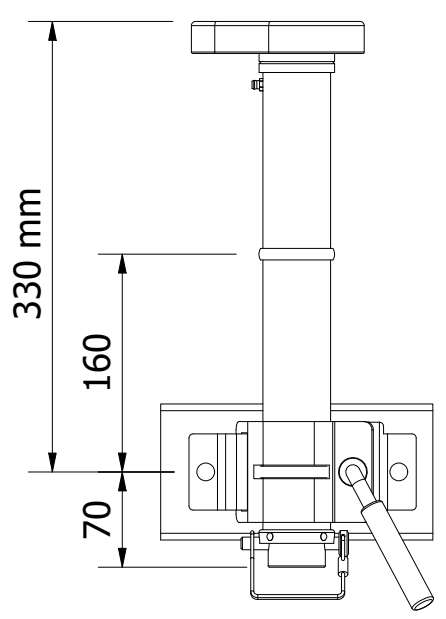

372-012
JOCKEY STANDARD 2 RIB - 10" DOUBLE ROAD SOLID PU WHEEL

Travel made easy

372-012

JOCKEY STANDARD 2 RIB - 10" DOUBLE ROAD SOLID PU WHEEL

SPECIFICATIONS - KEY FEATURES

- THIS 2-RIB UNIT, 372-SERIES IS IDEAL FOR LOW DRAWBARS
- IDEAL FOR SINGLE CLAMPS
- IDEAL FOR SINGLE CLAMPS WITH 2 OR 3 SLOTS IN THEM
- THE ROAD PU TYRE GREAT FOR CONCRETE, GRASS AND SANDY SURFACES
- ALSO YOU WILL NEVER HAVE TO PUMP THEM UP
- ADDITIONAL EXTENSIONS AVAILABLE 120mm

Travel made easy 

372-012 JOCKEY STANDARD 2 RIB - 10" DOUBLE ROAD SOLID PU WHEEL

EXTENSION DETAILS - LOWER LUG POSITION

TRAVEL POSITION

RETRACTED

EXTENDED

EXTENDED WITH 120mm EXTENSION

MOVING AROUND

Travel made easy

JOCKEY STANDARD 2 RIB

MAXIMUM LIFT DETAILS

Travel made easy