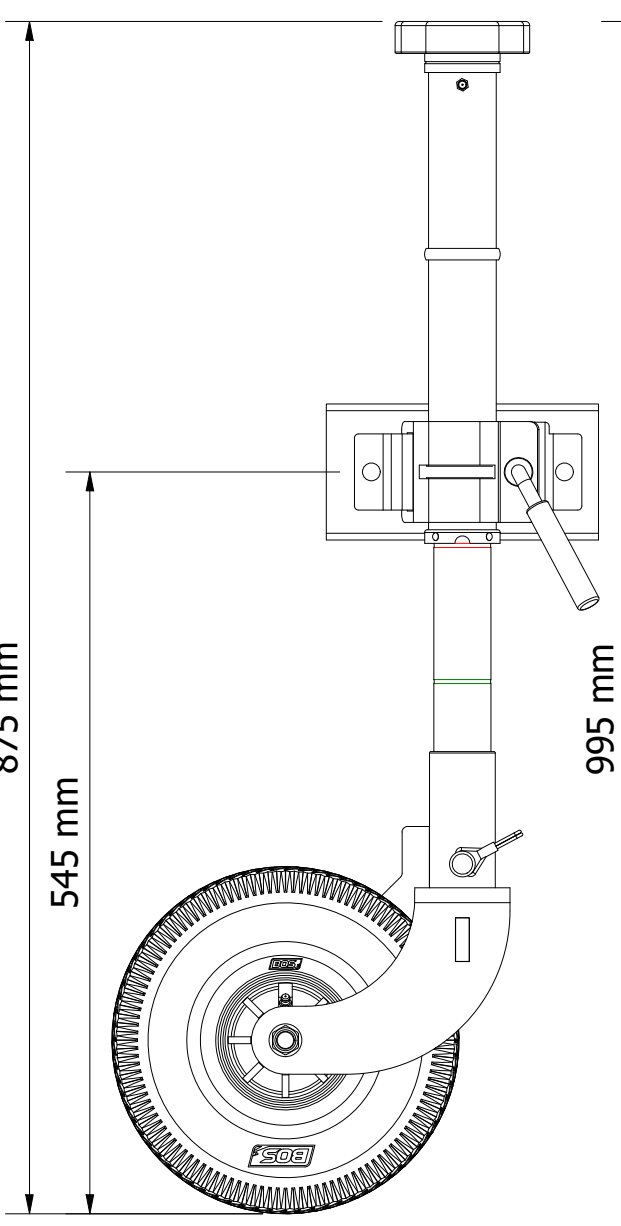

372-012
JOCKEY STANDARD 2 RIB - 10" DOUBLE ROAD SOLID PU WHEEL

Travel made easy

372-012

JOCKEY STANDARD 2 RIB - 10" DOUBLE ROAD SOLID PU WHEEL

SPECIFICATIONS - KEY FEATURES

- THIS 2-RIB UNIT, 372-SERIES IS IDEAL FOR LOW DRAWBARS
- IDEAL FOR SINGLE CLAMPS
- IDEAL FOR SINGLE CLAMPS WITH 2 OR 3 SLOTS IN THEM
- THE ROAD PU TYRE GREAT FOR CONCRETE, GRASS AND SANDY SURFACES
- ALSO YOU WILL NEVER HAVE TO PUMP THEM UP
- ADDITIONAL EXTENSIONS AVAILABLE 120mm

Travel made easy 

372-012 JOCKEY STANDARD 2 RIB - 10" DOUBLE ROAD SOLID PU WHEEL

EXTENSION DETAILS - LOWER LUG POSITION

TRAVEL POSITION

RETRACTED

EXTENDED

EXTENDED WITH 120mm EXTENSION

MOVING AROUND

Travel made easy

JOCKEY STANDARD 2 RIB

MAXIMUM LIFT DETAILS

Travel made easy