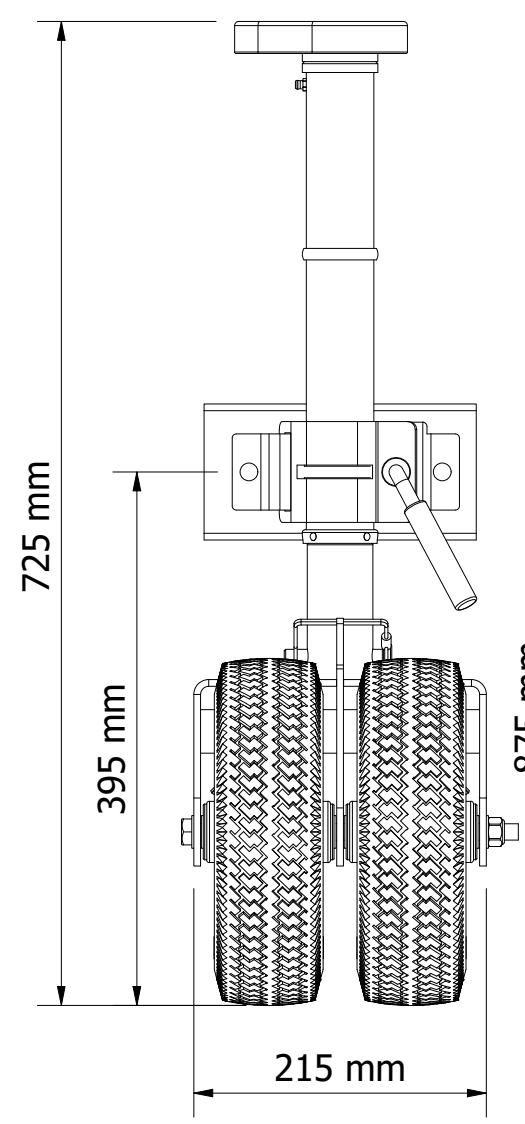

372-012
JOCKEY STANDARD 2 RIB - 10" DOUBLE ROAD SOLID PU WHEEL

Travel made easy

372-012

JOCKEY STANDARD 2 RIB - 10" DOUBLE ROAD SOLID PU WHEEL

SPECIFICATIONS - KEY FEATURES

- THIS 2-RIB UNIT, 372-SERIES IS IDEAL FOR LOW DRAWBARS
- IDEAL FOR SINGLE CLAMPS
- IDEAL FOR SINGLE CLAMPS WITH 2 OR 3 SLOTS IN THEM
- THE ROAD PU TYRE GREAT FOR CONCRETE, GRASS AND SANDY SURFACES
- ALSO YOU WILL NEVER HAVE TO PUMP THEM UP
- ADDITIONAL EXTENSIONS AVAILABLE 120mm

Travel made easy 

372-012 JOCKEY STANDARD 2 RIB - 10" DOUBLE ROAD SOLID PU WHEEL

EXTENSION DETAILS - LOWER LUG POSITION

TRAVEL POSITION

RETRACTED

EXTENDED

EXTENDED WITH 120mm EXTENSION

MOVING AROUND

Travel made easy

JOCKEY STANDARD 2 RIB

MAXIMUM LIFT DETAILS

Travel made easy