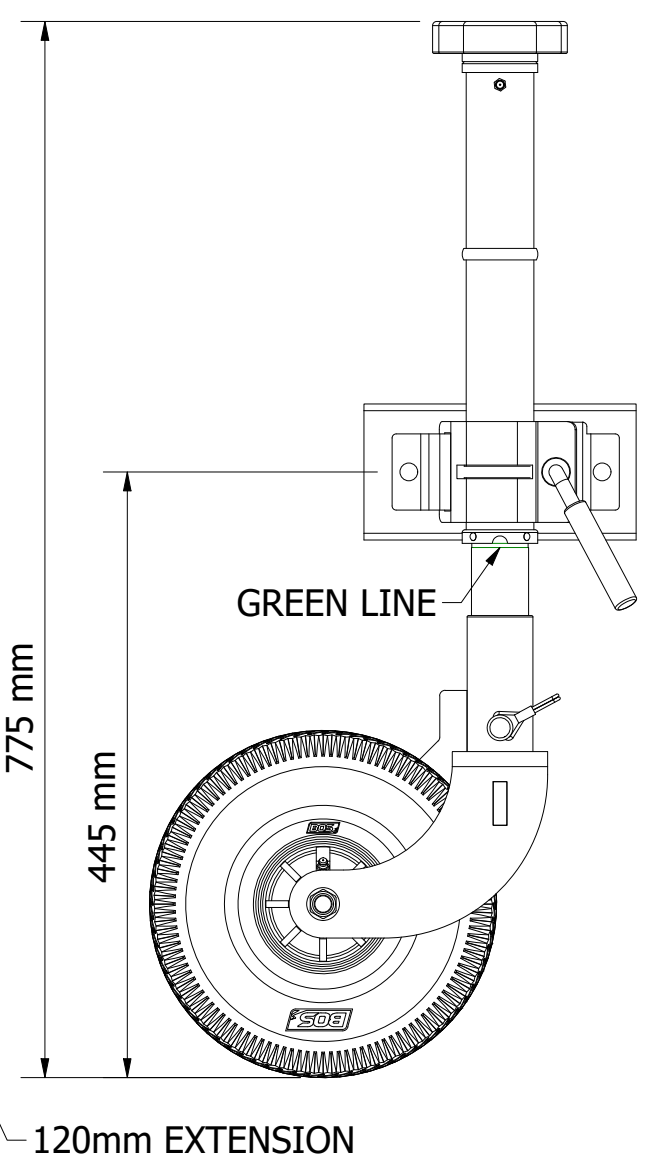

372-012
JOCKEY STANDARD 2 RIB - 10" DOUBLE ROAD SOLID PU WHEEL

Travel made easy

372-012

JOCKEY STANDARD 2 RIB - 10" DOUBLE ROAD SOLID PU WHEEL

SPECIFICATIONS - KEY FEATURES

- THIS 2-RIB UNIT, 372-SERIES IS IDEAL FOR LOW DRAWBARS
- IDEAL FOR SINGLE CLAMPS
- IDEAL FOR SINGLE CLAMPS WITH 2 OR 3 SLOTS IN THEM
- THE ROAD PU TYRE GREAT FOR CONCRETE, GRASS AND SANDY SURFACES
- ALSO YOU WILL NEVER HAVE TO PUMP THEM UP
- ADDITIONAL EXTENSIONS AVAILABLE 120mm

Travel made easy 

372-012 JOCKEY STANDARD 2 RIB - 10" DOUBLE ROAD SOLID PU WHEEL

EXTENSION DETAILS - LOWER LUG POSITION

TRAVEL POSITION

RETRACTED

EXTENDED

EXTENDED WITH 120mm EXTENSION

MOVING AROUND