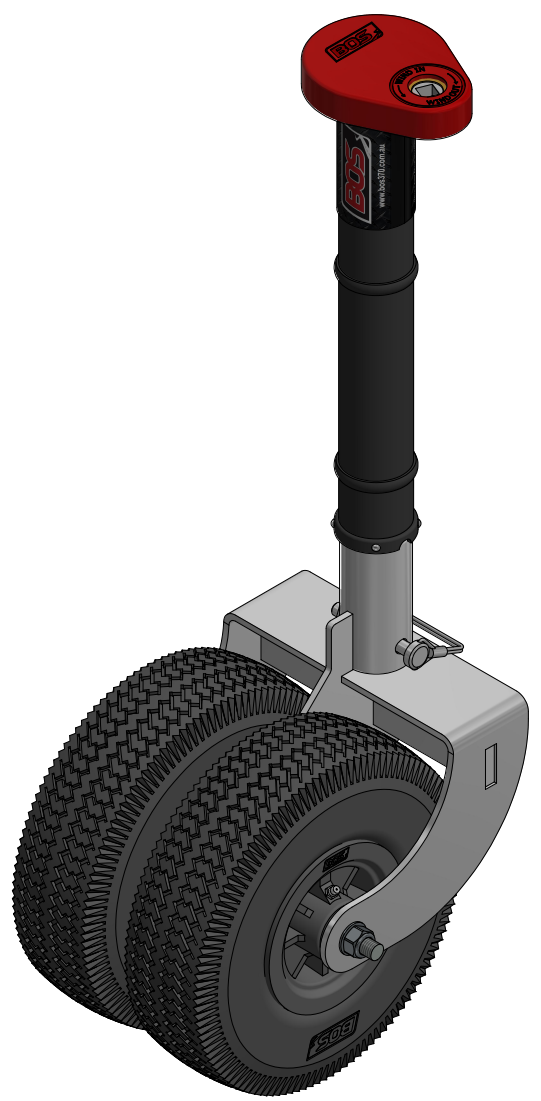

372-012
JOCKEY STANDARD 2 RIB - 10" DOUBLE ROAD SOLID PU WHEEL

Travel made easy

372-012

JOCKEY STANDARD 2 RIB - 10" DOUBLE ROAD SOLID PU WHEEL

SPECIFICATIONS - KEY FEATURES

- THIS 2-RIB UNIT, 372-SERIES IS IDEAL FOR LOW DRAWBARS
- IDEAL FOR SINGLE CLAMPS
- IDEAL FOR SINGLE CLAMPS WITH 2 OR 3 SLOTS IN THEM
- THE ROAD PU TYRE GREAT FOR CONCRETE, GRASS AND SANDY SURFACES
- ALSO YOU WILL NEVER HAVE TO PUMP THEM UP
- ADDITIONAL EXTENSIONS AVAILABLE 120mm

Travel made easy 

372-012 JOCKEY STANDARD 2 RIB - 10" DOUBLE ROAD SOLID PU WHEEL

EXTENSION DETAILS - LOWER LUG POSITION

TRAVEL POSITION

RETRACTED

EXTENDED

EXTENDED WITH 120mm EXTENSION

MOVING AROUND

Travel made easy

JOCKEY STANDARD 2 RIB

MAXIMUM LIFT DETAILS

Travel made easy