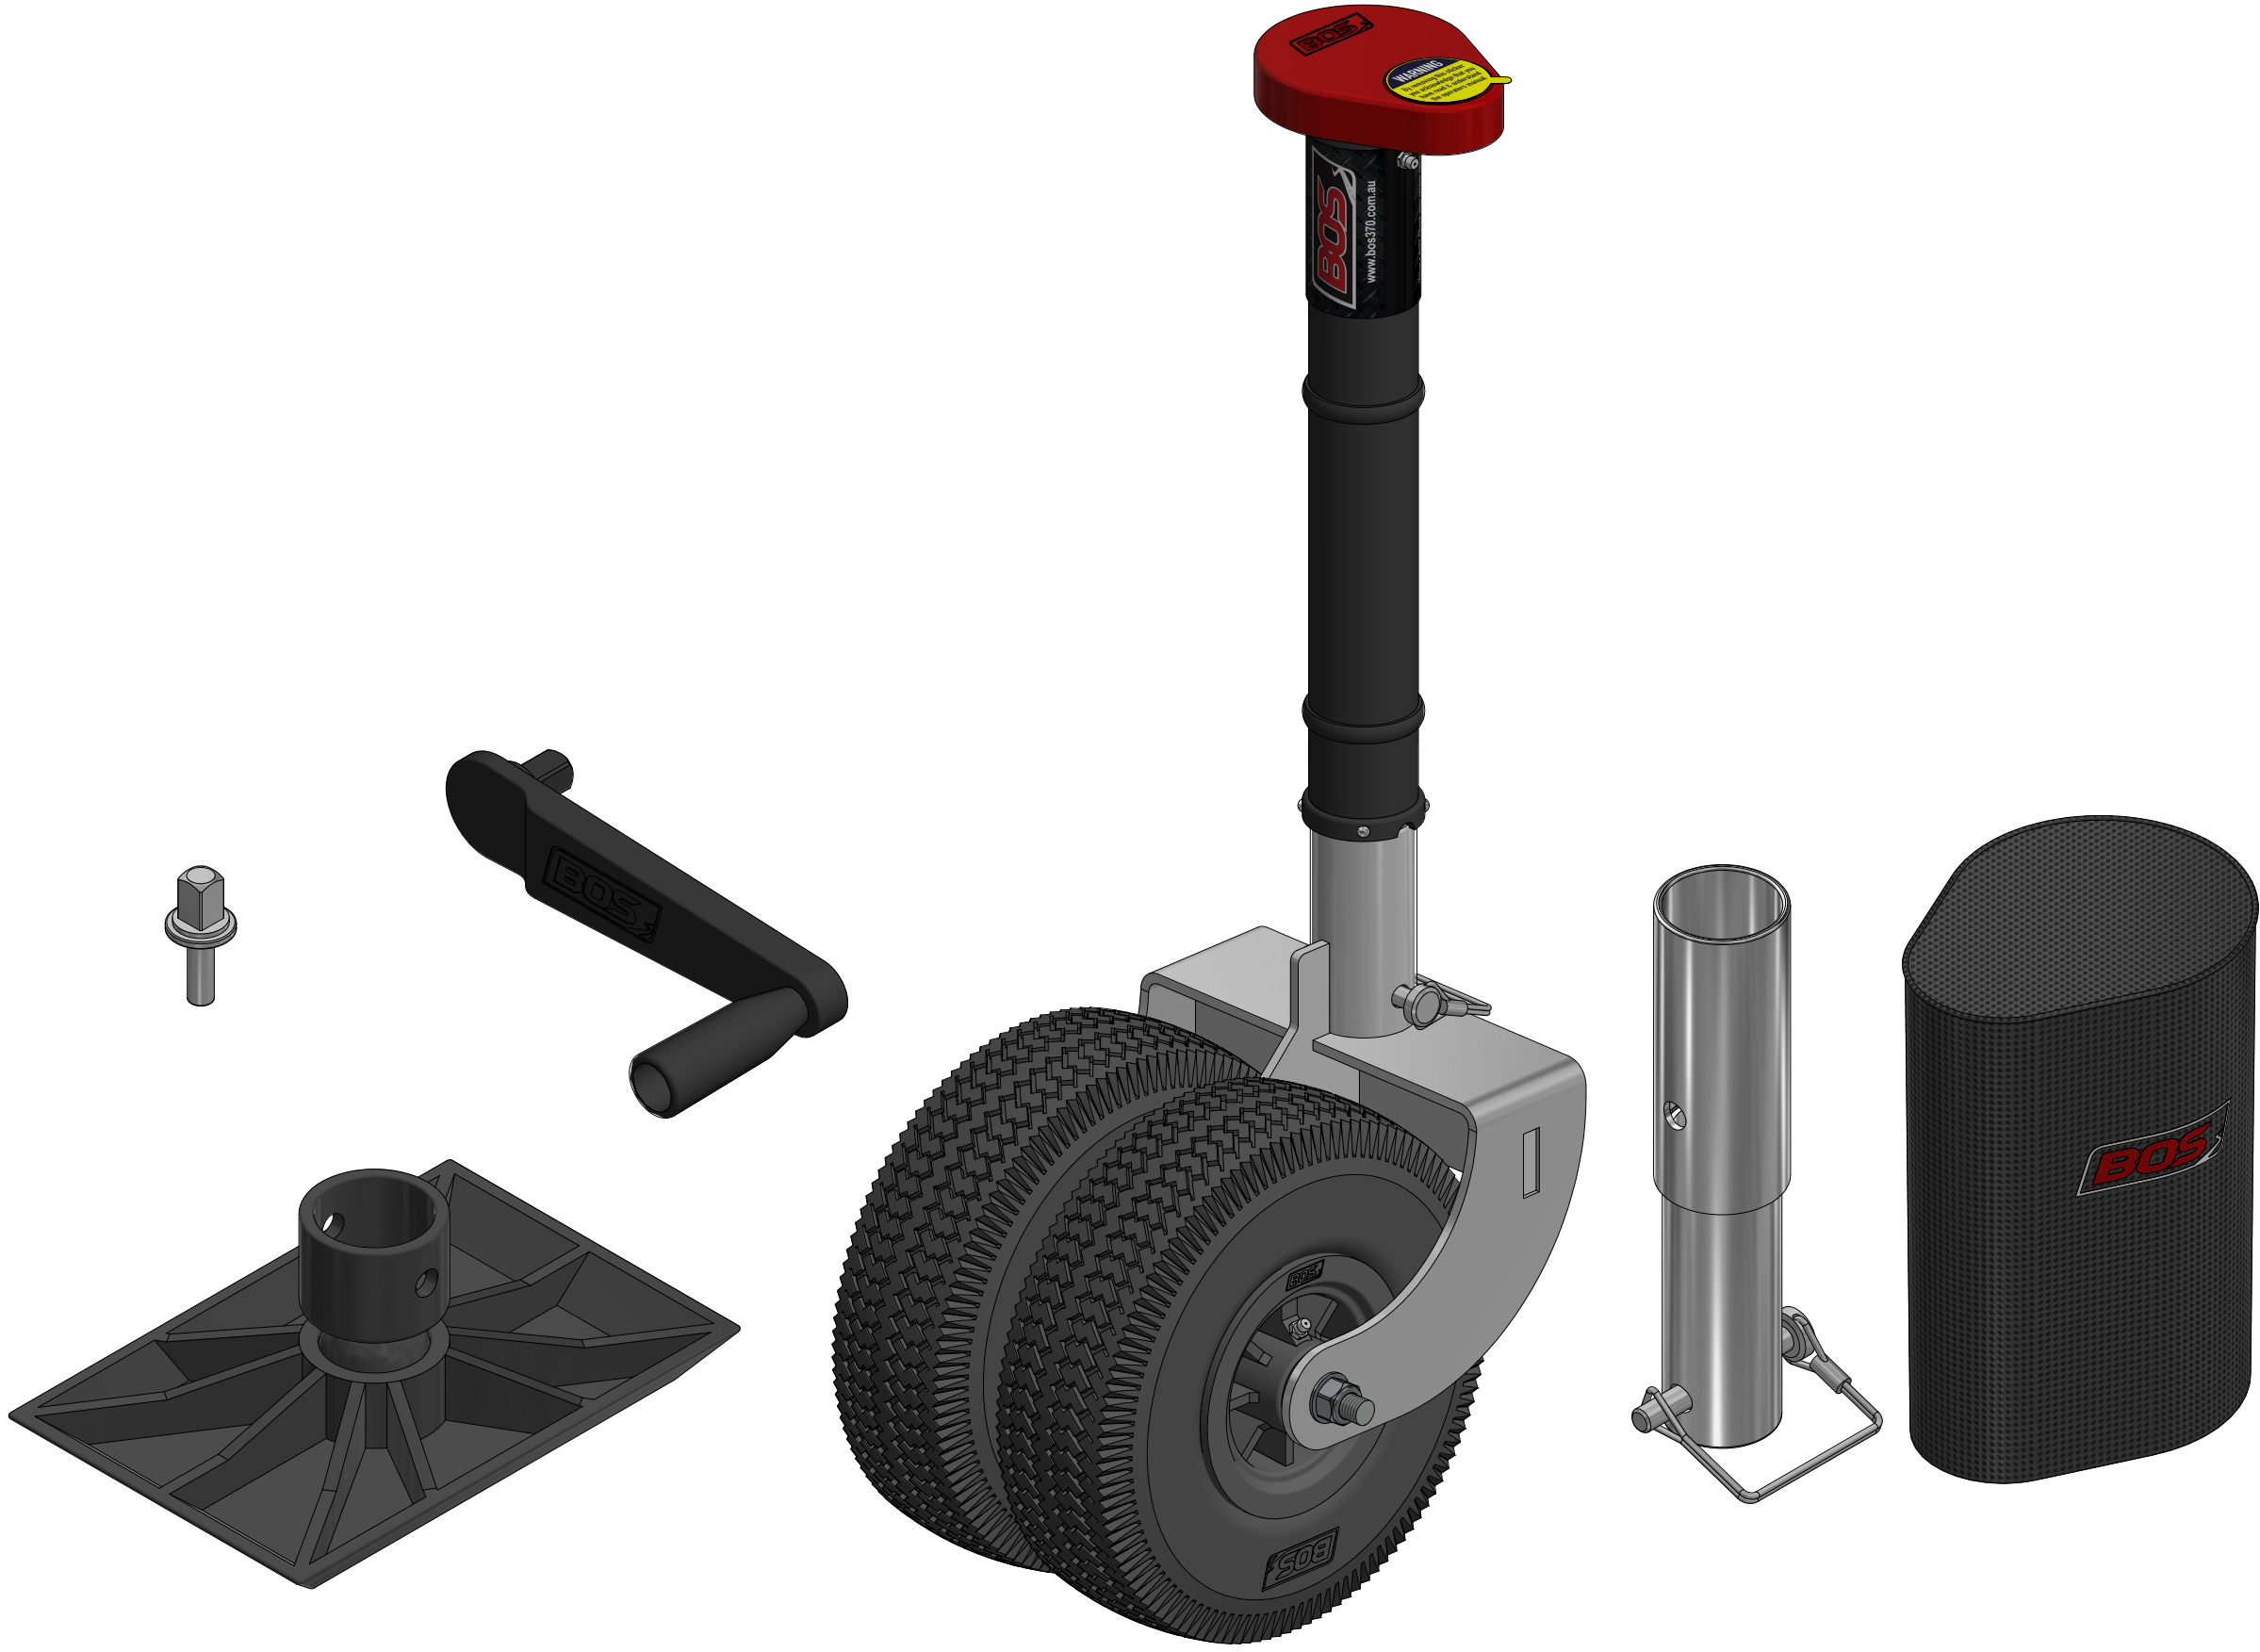

372-012
JOCKEY STANDARD 2 RIB - 10" DOUBLE ROAD SOLID PU WHEEL

Travel made easy

372-012

JOCKEY STANDARD 2 RIB - 10" DOUBLE ROAD SOLID PU WHEEL

SPECIFICATIONS - KEY FEATURES

- THIS 2-RIB UNIT, 372-SERIES IS IDEAL FOR LOW DRAWBARS
- IDEAL FOR SINGLE CLAMPS
- IDEAL FOR SINGLE CLAMPS WITH 2 OR 3 SLOTS IN THEM
- THE ROAD PU TYRE GREAT FOR CONCRETE, GRASS AND SANDY SURFACES
- ALSO YOU WILL NEVER HAVE TO PUMP THEM UP
- ADDITIONAL EXTENSIONS AVAILABLE 120mm

Travel made easy 

372-012 JOCKEY STANDARD 2 RIB - 10" DOUBLE ROAD SOLID PU WHEEL

EXTENSION DETAILS - LOWER LUG POSITION

TRAVEL POSITION

RETRACTED

EXTENDED

EXTENDED WITH 120mm EXTENSION

MOVING AROUND

Travel made easy

JOCKEY STANDARD 2 RIB

MAXIMUM LIFT DETAILS

Travel made easy