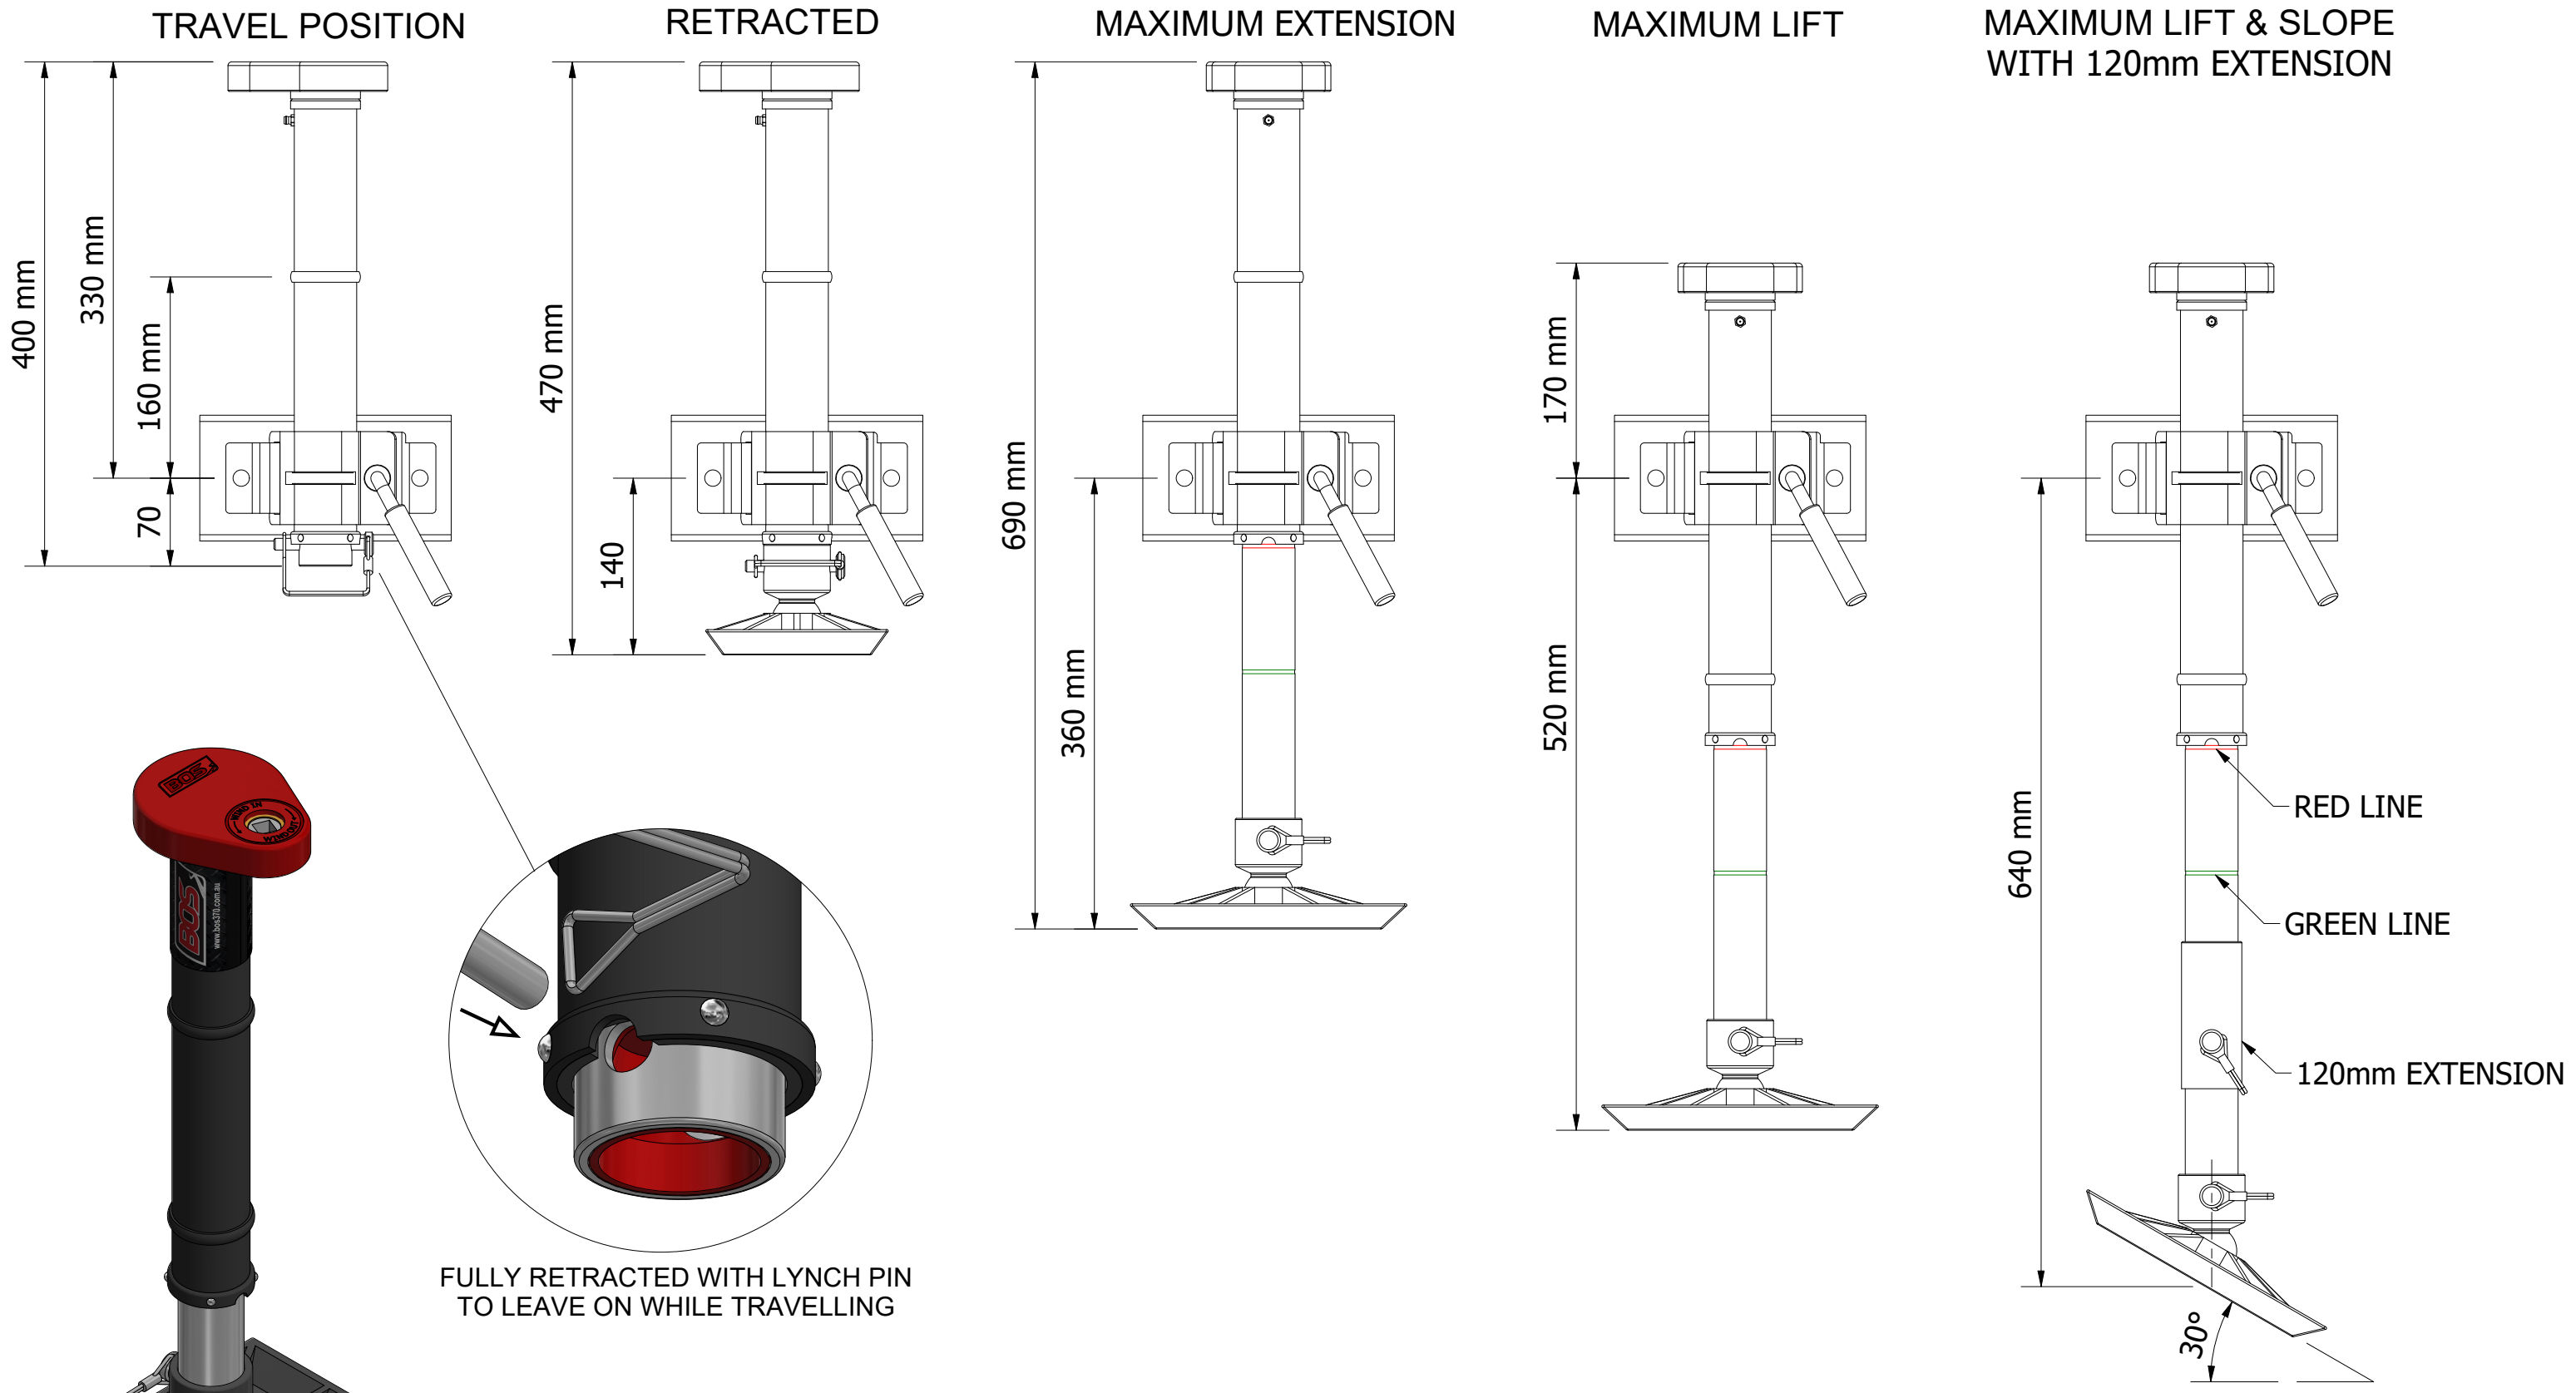

372-012
JOCKEY STANDARD 2 RIB - 10" DOUBLE ROAD SOLID PU WHEEL

Travel made easy

372-012

JOCKEY STANDARD 2 RIB - 10" DOUBLE ROAD SOLID PU WHEEL

SPECIFICATIONS - KEY FEATURES

- THIS 2-RIB UNIT, 372-SERIES IS IDEAL FOR LOW DRAWBARS
- IDEAL FOR SINGLE CLAMPS
- IDEAL FOR SINGLE CLAMPS WITH 2 OR 3 SLOTS IN THEM
- THE ROAD PU TYRE GREAT FOR CONCRETE, GRASS AND SANDY SURFACES
- ALSO YOU WILL NEVER HAVE TO PUMP THEM UP
- ADDITIONAL EXTENSIONS AVAILABLE 120mm

Travel made easy 

372-012 JOCKEY STANDARD 2 RIB - 10" DOUBLE ROAD SOLID PU WHEEL

EXTENSION DETAILS - LOWER LUG POSITION

TRAVEL POSITION

RETRACTED

EXTENDED

EXTENDED WITH 120mm EXTENSION

MOVING AROUND

Travel made easy

JOCKEY STANDARD 2 RIB

MAXIMUM LIFT DETAILS

Travel made easy