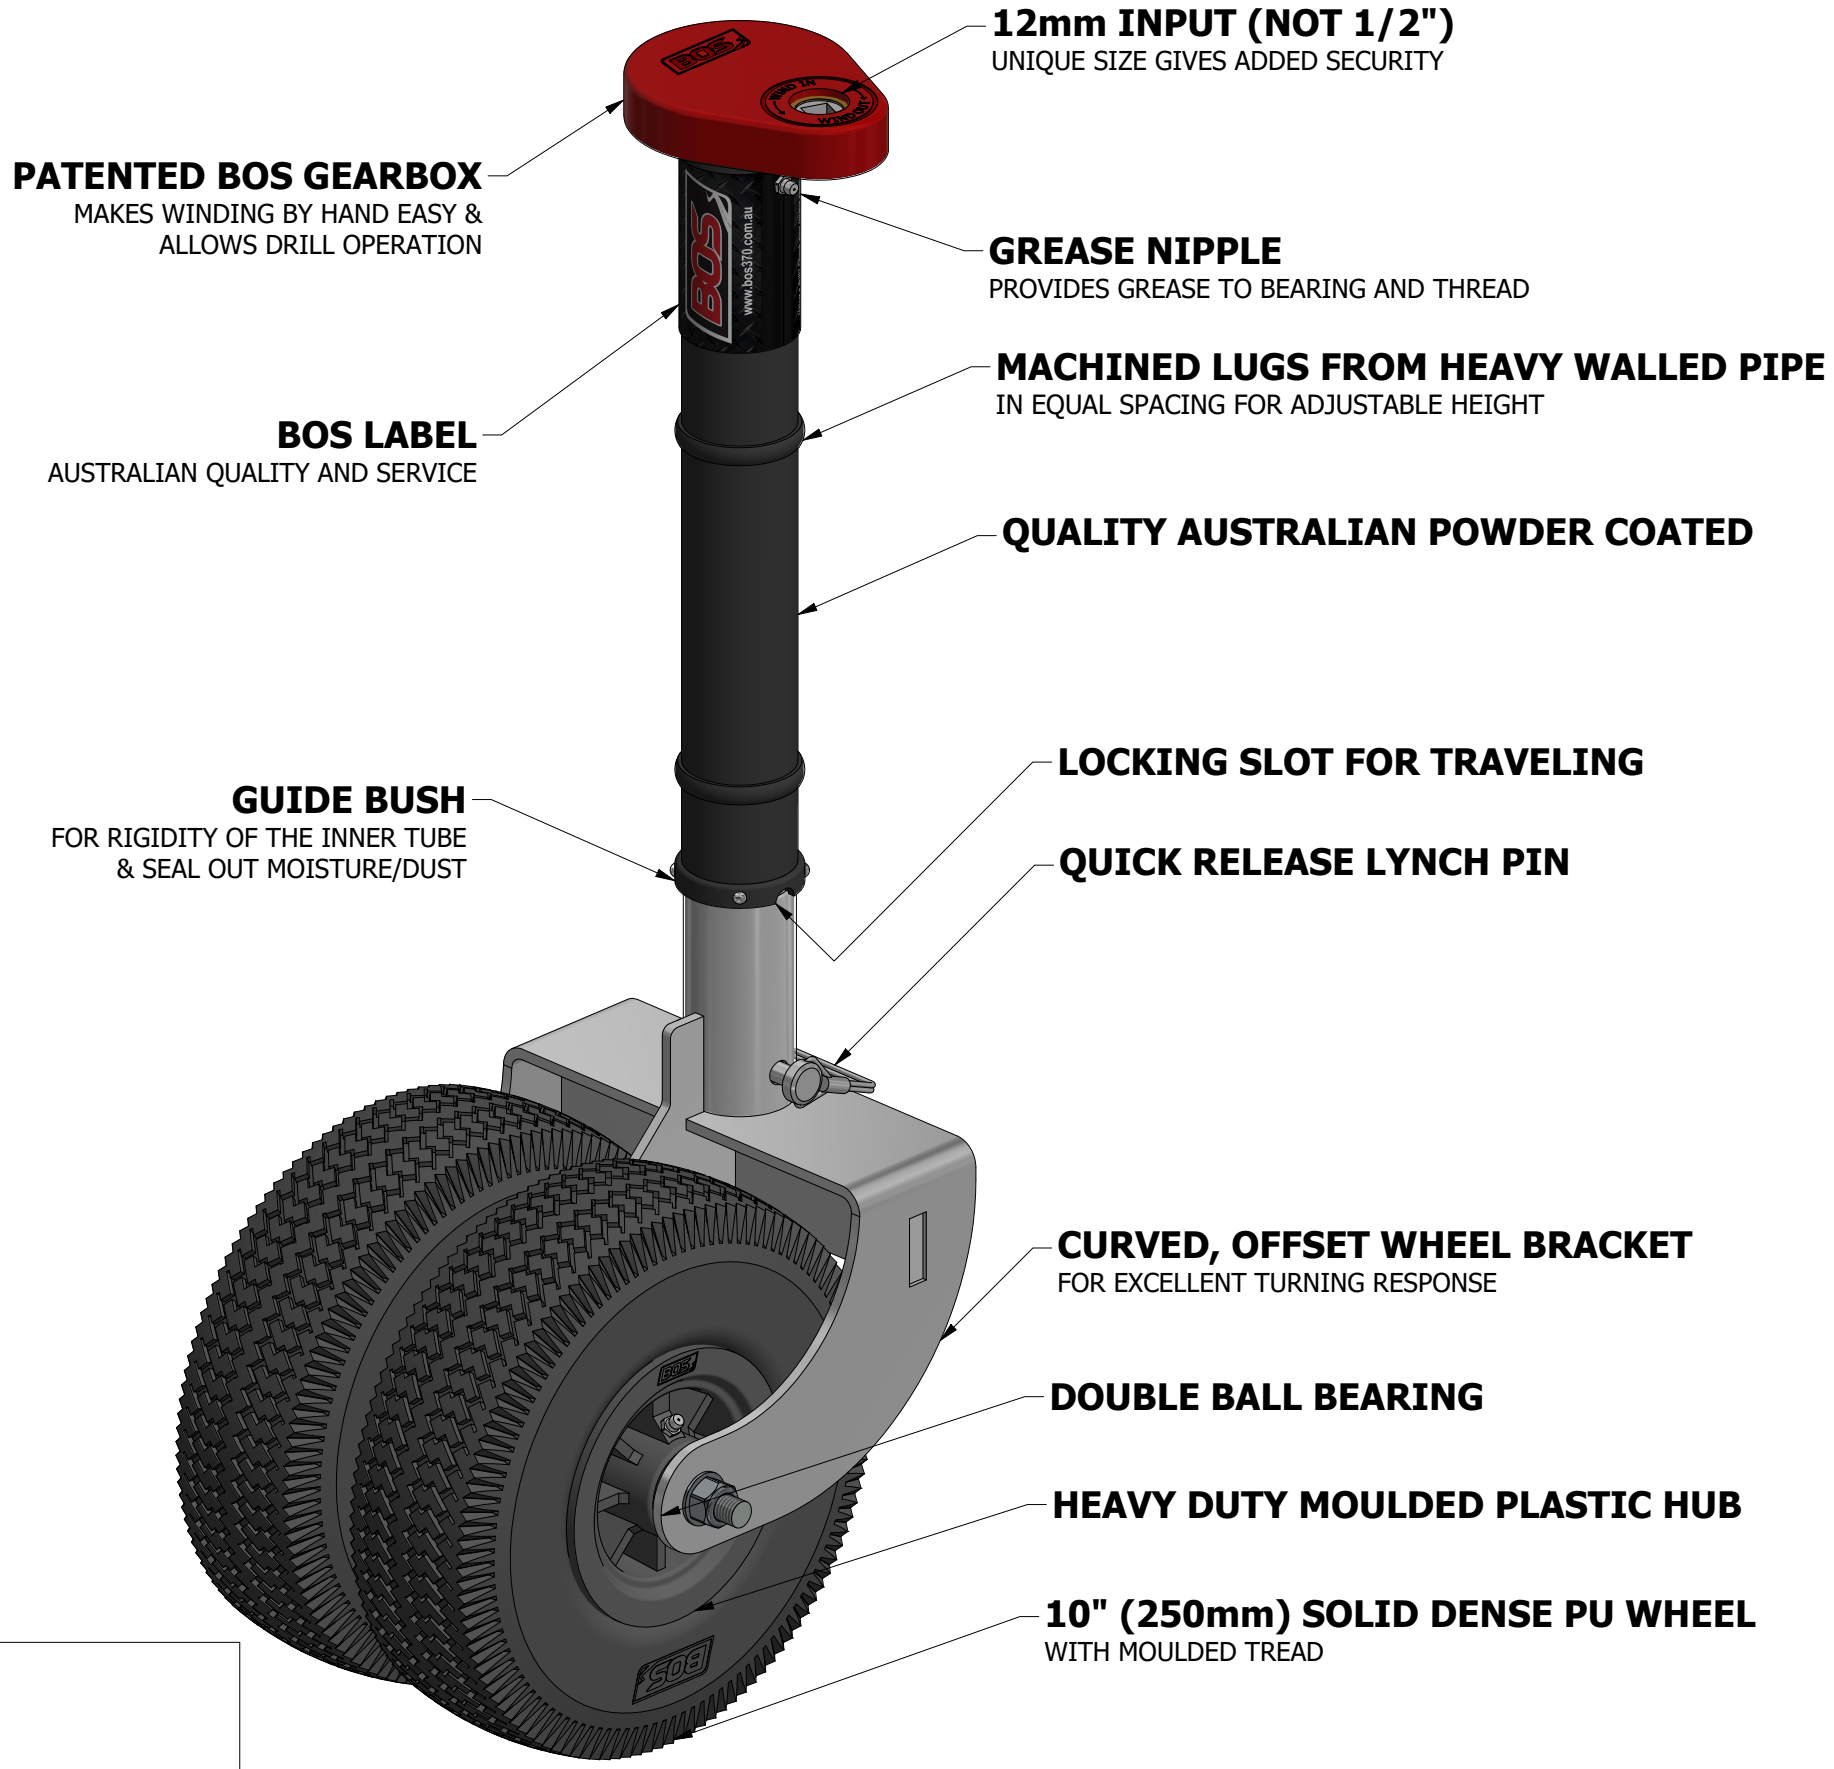

372-012
JOCKEY STANDARD 2 RIB - 10" DOUBLE ROAD SOLID PU WHEEL

Travel made easy

372-012

JOCKEY STANDARD 2 RIB - 10" DOUBLE ROAD SOLID PU WHEEL

SPECIFICATIONS - KEY FEATURES

- THIS 2-RIB UNIT, 372-SERIES IS IDEAL FOR LOW DRAWBARS
- IDEAL FOR SINGLE CLAMPS
- IDEAL FOR SINGLE CLAMPS WITH 2 OR 3 SLOTS IN THEM
- THE ROAD PU TYRE GREAT FOR CONCRETE, GRASS AND SANDY SURFACES
- ALSO YOU WILL NEVER HAVE TO PUMP THEM UP
- ADDITIONAL EXTENSIONS AVAILABLE 120mm

Travel made easy 

372-012 JOCKEY STANDARD 2 RIB - 10" DOUBLE ROAD SOLID PU WHEEL

EXTENSION DETAILS - LOWER LUG POSITION

TRAVEL POSITION

RETRACTED

EXTENDED

EXTENDED WITH 120mm EXTENSION

MOVING AROUND

Travel made easy

JOCKEY STANDARD 2 RIB

MAXIMUM LIFT DETAILS

Travel made easy