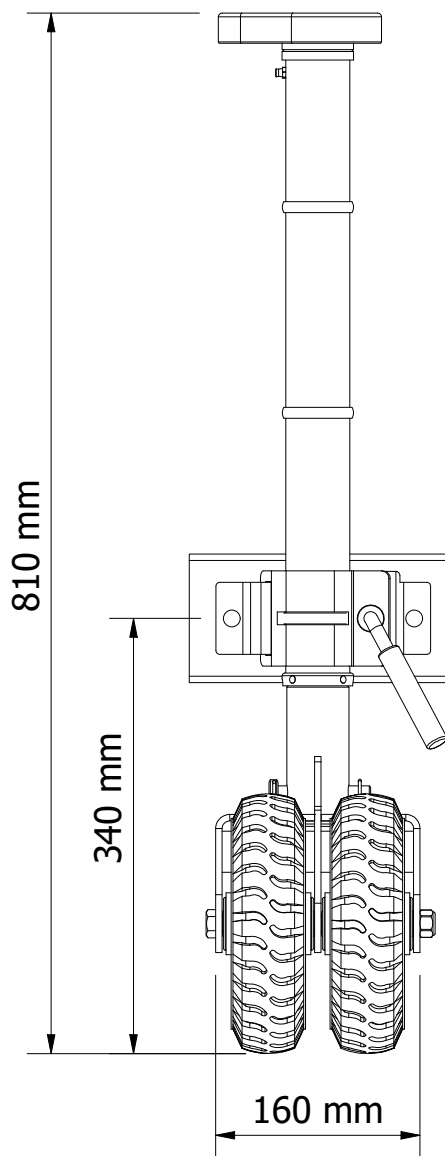

473-008
JOCKEY 500 UNIT 3 RIB - 8" DOUBLE OFFSET SOLID RUBBER WHEEL

Travel made easy

473-008

JOCKEY 500 UNIT 3 RIB - 8" DOUBLE OFFSET SOLID RUBBER WHEEL

SPECIFICATIONS - KEY FEATURES

- THIS 3-RIB UNIT, 473-SERIES IS IDEAL FOR SEMI AND OFFROAD DRAWBARS
- IDEAL FOR SINGLE CLAMPS
- IDEAL FOR SINGLE CLAMPS WITH 2 OR 3 SLOTS IN THEM
- THE 8" DOUBLE WHEEL IS GREAT FOR HARD SURFACES
- IT IS VERY RESPONSIVE FOR MOVERS INSTALLED ON THE VAN
- ALSO GREAT IF YOU MOVE THE VAN BY HAND
- ADDITIONAL EXTENSIONS AVAILABLE 120mm

Travel made easy 

473-008

JOCKEY 500 UNIT 3 RIB - 8" DOUBLE OFFSET SOLID RUBBER WHEEL

EXTENSION DETAILS - LOWER LUG POSITION

TRAVEL POSITION

RETRACTED

EXTENDED

EXTENDED WITH 120mm EXTENSION

MOVING AROUND

Travel made easy

JOCKEY 500 UNIT 3 RIB

MAXIMUM LIFT DETAILS

TRAVEL POSITION

RETRACTED

MAXIMUM EXTENSION

MAXIMUM LIFT

MAXIMUM LIFT & SLOPE WITH 120mm EXTENSION

FULLY RETRACTED WITH LYNCH PIN TO LEAVE ON WHILE TRAVELLING

Travel made easy