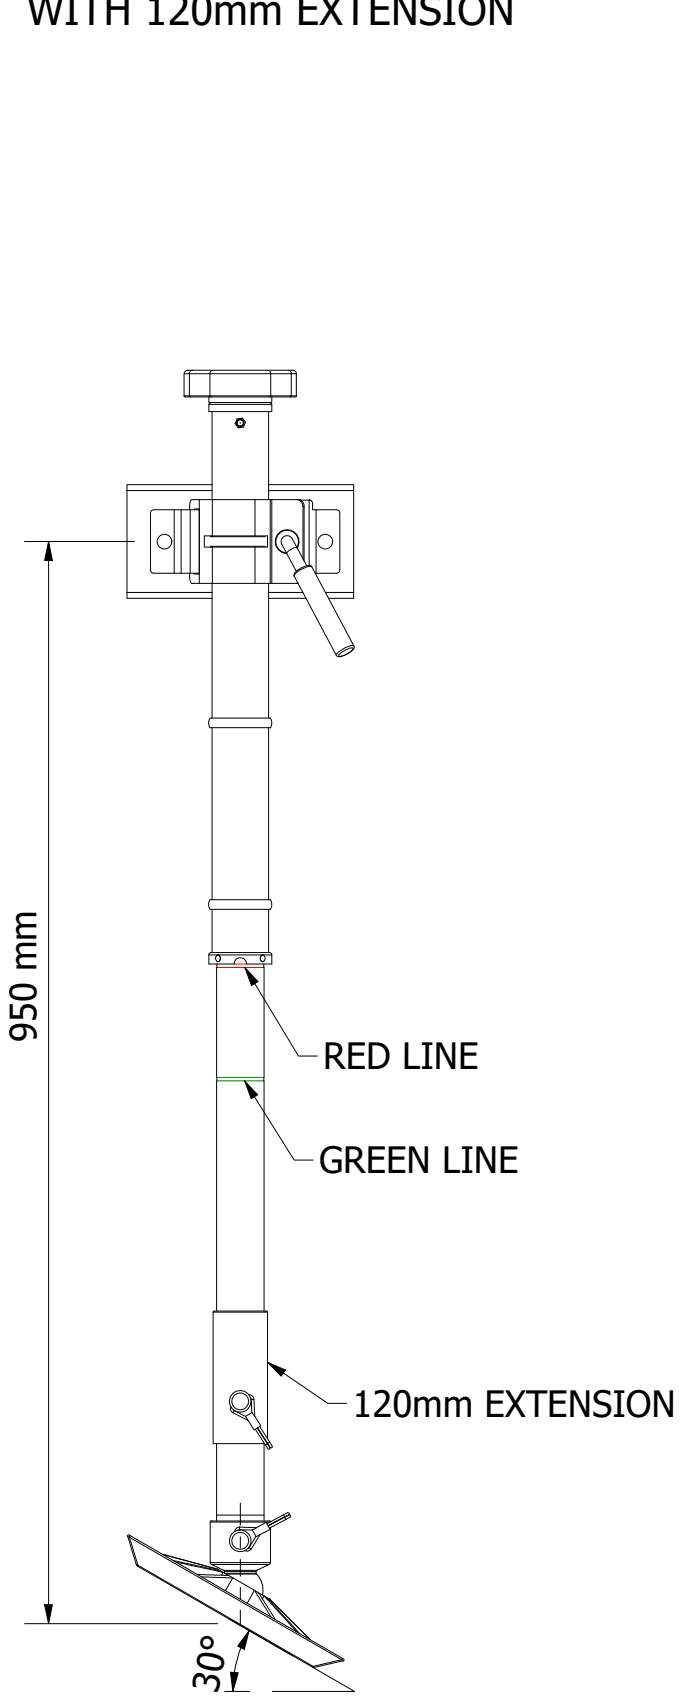

473-008
JOCKEY 500 UNIT 3 RIB - 8" DOUBLE OFFSET SOLID RUBBER WHEEL

Travel made easy

473-008

JOCKEY 500 UNIT 3 RIB - 8" DOUBLE OFFSET SOLID RUBBER WHEEL

SPECIFICATIONS - KEY FEATURES

- THIS 3-RIB UNIT, 473-SERIES IS IDEAL FOR SEMI AND OFFROAD DRAWBARS
- IDEAL FOR SINGLE CLAMPS
- IDEAL FOR SINGLE CLAMPS WITH 2 OR 3 SLOTS IN THEM
- THE 8" DOUBLE WHEEL IS GREAT FOR HARD SURFACES
- IT IS VERY RESPONSIVE FOR MOVERS INSTALLED ON THE VAN
- ALSO GREAT IF YOU MOVE THE VAN BY HAND
- ADDITIONAL EXTENSIONS AVAILABLE 120mm

Travel made easy 

473-008

JOCKEY 500 UNIT 3 RIB - 8" DOUBLE OFFSET SOLID RUBBER WHEEL

EXTENSION DETAILS - LOWER LUG POSITION

TRAVEL POSITION

RETRACTED

EXTENDED

EXTENDED WITH 120mm EXTENSION

MOVING AROUND

Travel made easy

JOCKEY 500 UNIT 3 RIB

MAXIMUM LIFT DETAILS

TRAVEL POSITION

RETRACTED

MAXIMUM EXTENSION

MAXIMUM LIFT

MAXIMUM LIFT & SLOPE WITH 120mm EXTENSION

FULLY RETRACTED WITH LYNCH PIN TO LEAVE ON WHILE TRAVELLING

Travel made easy