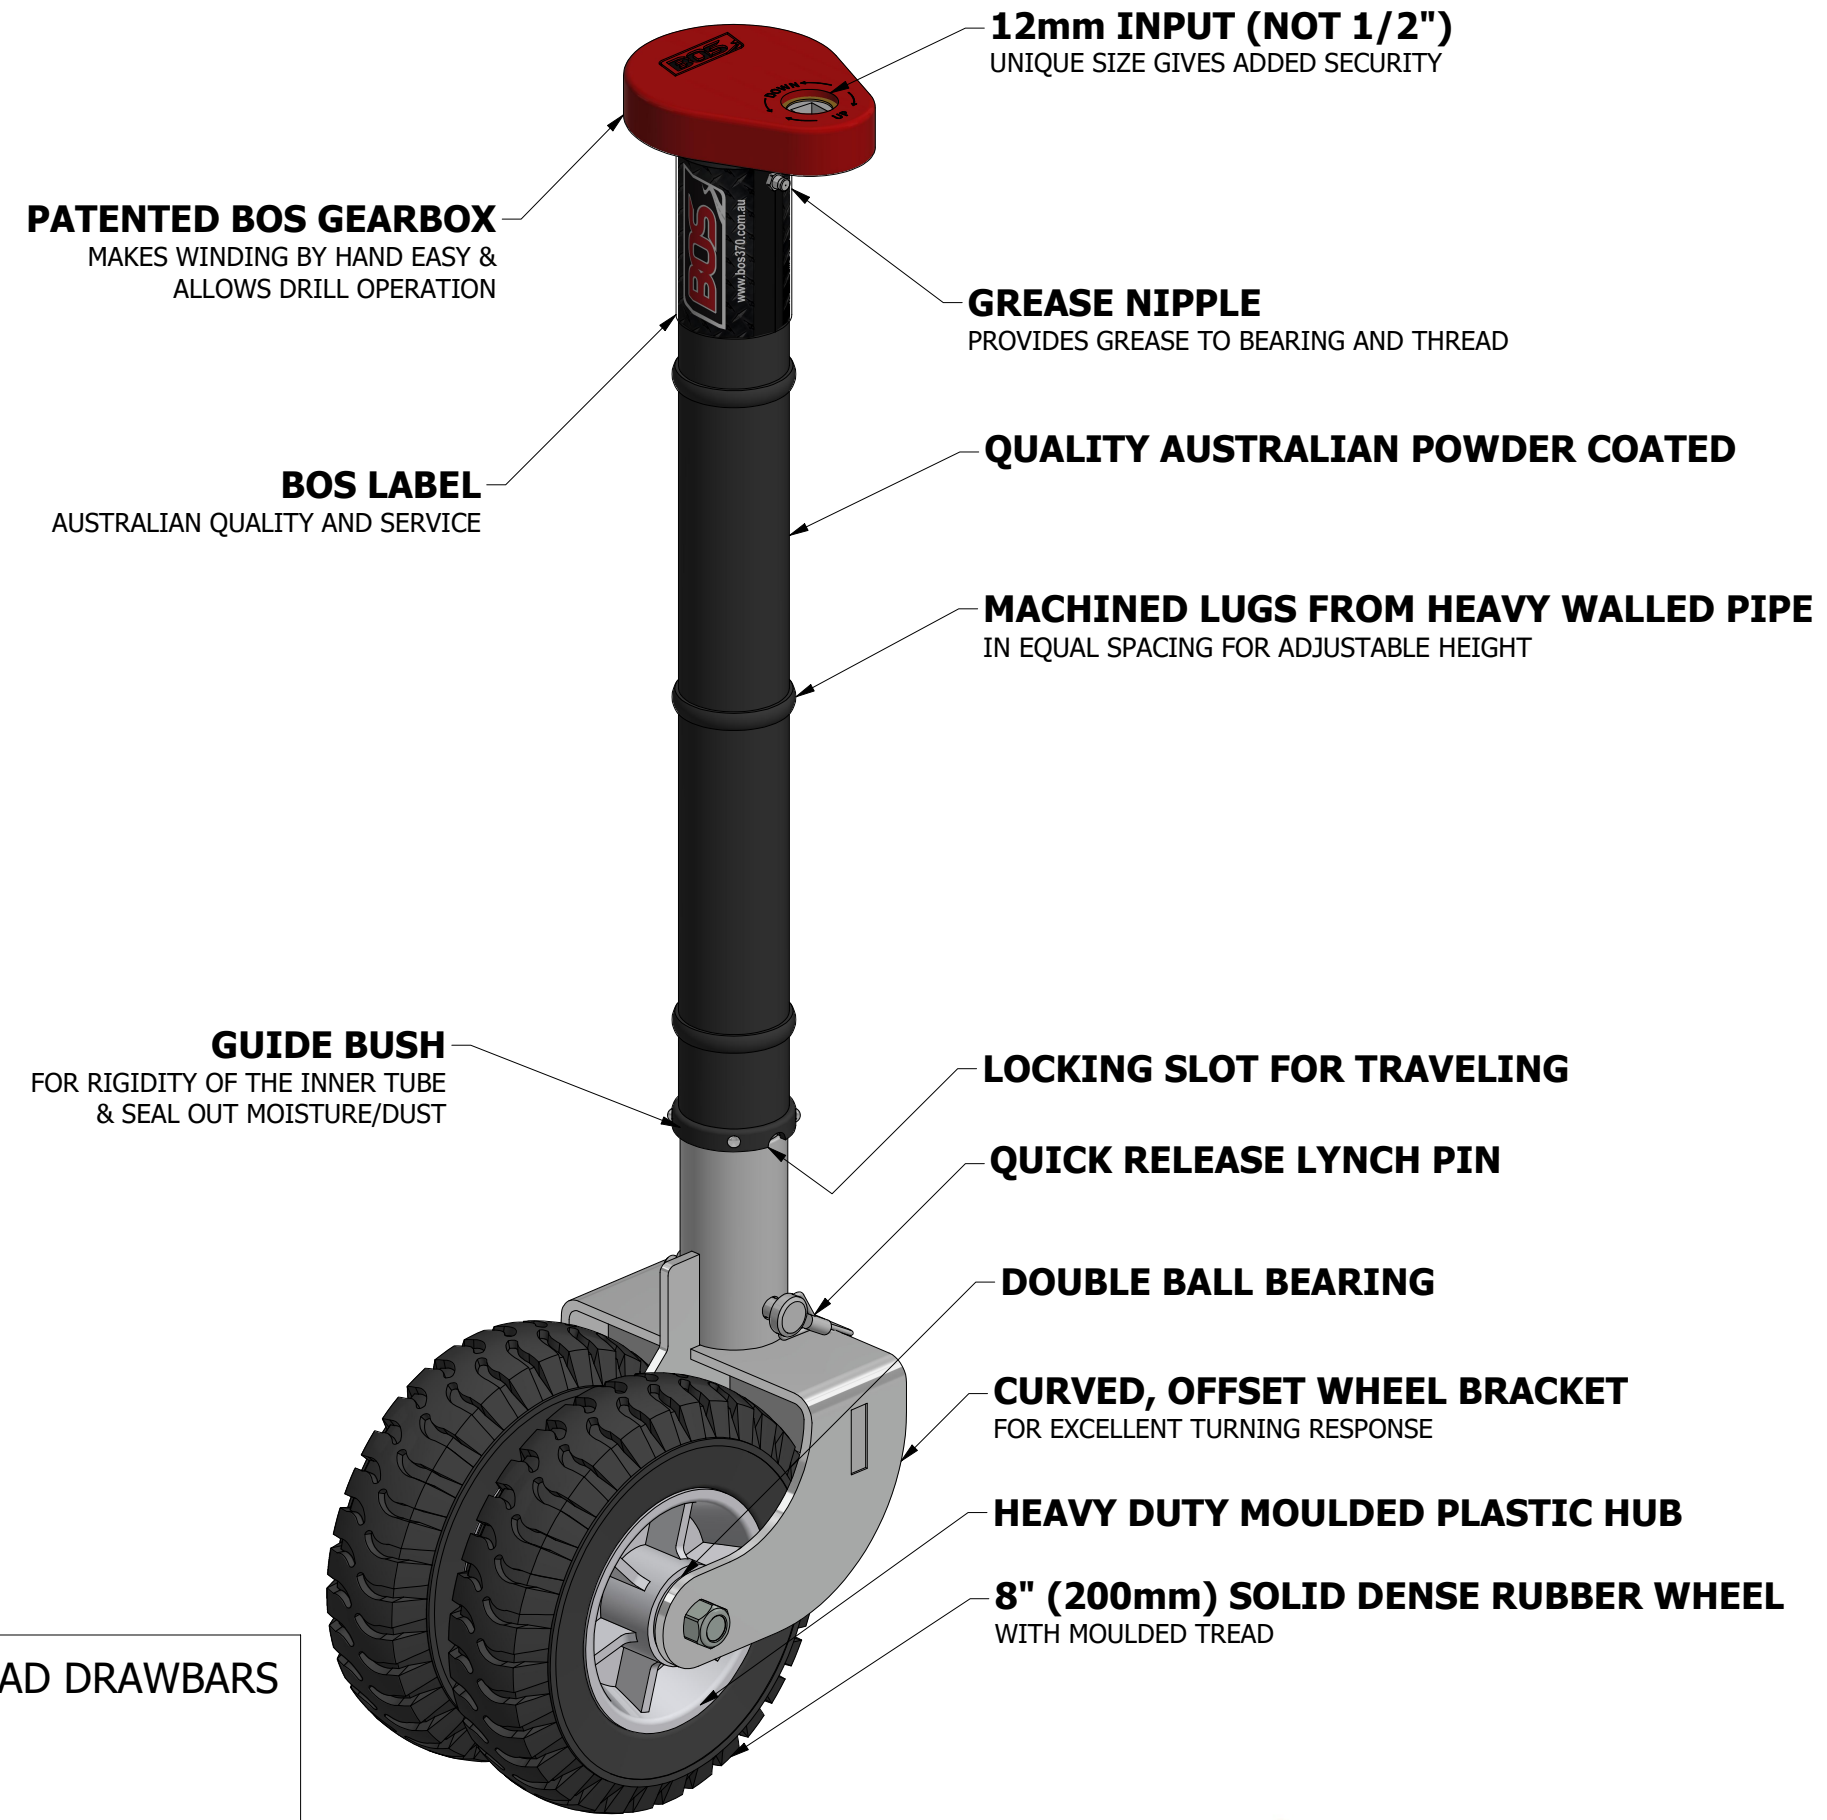

473-008
JOCKEY 500 UNIT 3 RIB - 8" DOUBLE OFFSET SOLID RUBBER WHEEL

Travel made easy

473-008

JOCKEY 500 UNIT 3 RIB - 8" DOUBLE OFFSET SOLID RUBBER WHEEL

SPECIFICATIONS - KEY FEATURES

- THIS 3-RIB UNIT, 473-SERIES IS IDEAL FOR SEMI AND OFFROAD DRAWBARS
- IDEAL FOR SINGLE CLAMPS
- IDEAL FOR SINGLE CLAMPS WITH 2 OR 3 SLOTS IN THEM
- THE 8" DOUBLE WHEEL IS GREAT FOR HARD SURFACES
- IT IS VERY RESPONSIVE FOR MOVERS INSTALLED ON THE VAN
- ALSO GREAT IF YOU MOVE THE VAN BY HAND
- ADDITIONAL EXTENSIONS AVAILABLE 120mm

Travel made easy 

473-008

JOCKEY 500 UNIT 3 RIB - 8" DOUBLE OFFSET SOLID RUBBER WHEEL

EXTENSION DETAILS - LOWER LUG POSITION

TRAVEL POSITION

RETRACTED

EXTENDED

EXTENDED WITH 120mm EXTENSION

MOVING AROUND

Travel made easy

JOCKEY 500 UNIT 3 RIB

MAXIMUM LIFT DETAILS

TRAVEL POSITION

RETRACTED

MAXIMUM EXTENSION

MAXIMUM LIFT

MAXIMUM LIFT & SLOPE WITH 120mm EXTENSION

FULLY RETRACTED WITH LYNCH PIN TO LEAVE ON WHILE TRAVELLING

Travel made easy