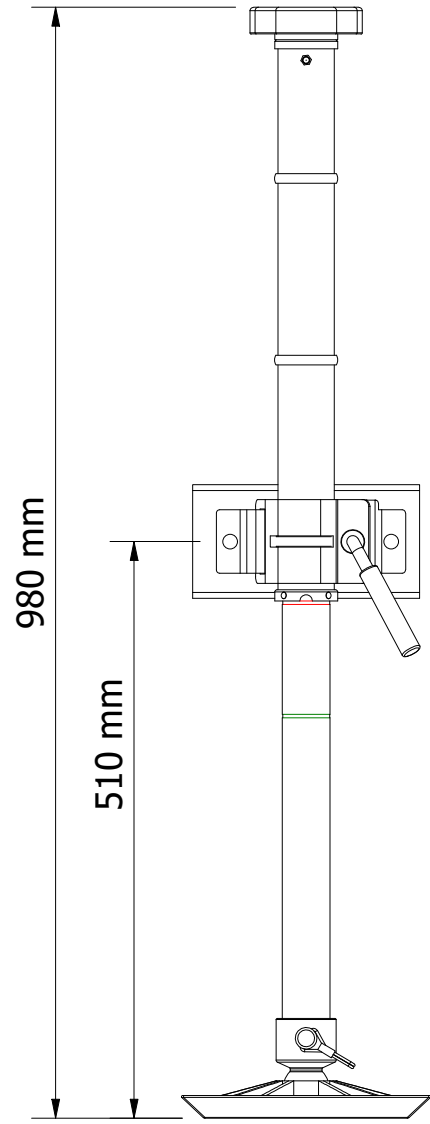

473-008
JOCKEY 500 UNIT 3 RIB - 8" DOUBLE OFFSET SOLID RUBBER WHEEL

Travel made easy

473-008

JOCKEY 500 UNIT 3 RIB - 8" DOUBLE OFFSET SOLID RUBBER WHEEL

SPECIFICATIONS - KEY FEATURES

- THIS 3-RIB UNIT, 473-SERIES IS IDEAL FOR SEMI AND OFFROAD DRAWBARS
- IDEAL FOR SINGLE CLAMPS
- IDEAL FOR SINGLE CLAMPS WITH 2 OR 3 SLOTS IN THEM
- THE 8" DOUBLE WHEEL IS GREAT FOR HARD SURFACES
- IT IS VERY RESPONSIVE FOR MOVERS INSTALLED ON THE VAN
- ALSO GREAT IF YOU MOVE THE VAN BY HAND
- ADDITIONAL EXTENSIONS AVAILABLE 120mm

Travel made easy 

473-008

JOCKEY 500 UNIT 3 RIB - 8" DOUBLE OFFSET SOLID RUBBER WHEEL

EXTENSION DETAILS - LOWER LUG POSITION

TRAVEL POSITION

RETRACTED

EXTENDED

EXTENDED WITH 120mm EXTENSION

MOVING AROUND

Travel made easy

JOCKEY 500 UNIT 3 RIB

MAXIMUM LIFT DETAILS

TRAVEL POSITION

RETRACTED

MAXIMUM EXTENSION

MAXIMUM LIFT

MAXIMUM LIFT & SLOPE WITH 120mm EXTENSION

FULLY RETRACTED WITH LYNCH PIN TO LEAVE ON WHILE TRAVELLING

Travel made easy