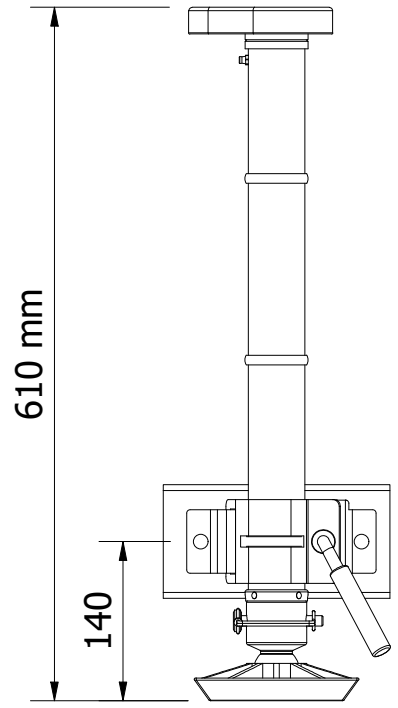

473-008
JOCKEY 500 UNIT 3 RIB - 8" DOUBLE OFFSET SOLID RUBBER WHEEL

Travel made easy

473-008

JOCKEY 500 UNIT 3 RIB - 8" DOUBLE OFFSET SOLID RUBBER WHEEL

SPECIFICATIONS - KEY FEATURES

- THIS 3-RIB UNIT, 473-SERIES IS IDEAL FOR SEMI AND OFFROAD DRAWBARS
- IDEAL FOR SINGLE CLAMPS
- IDEAL FOR SINGLE CLAMPS WITH 2 OR 3 SLOTS IN THEM
- THE 8" DOUBLE WHEEL IS GREAT FOR HARD SURFACES
- IT IS VERY RESPONSIVE FOR MOVERS INSTALLED ON THE VAN
- ALSO GREAT IF YOU MOVE THE VAN BY HAND
- ADDITIONAL EXTENSIONS AVAILABLE 120mm

Travel made easy 

473-008

JOCKEY 500 UNIT 3 RIB - 8" DOUBLE OFFSET SOLID RUBBER WHEEL

EXTENSION DETAILS - LOWER LUG POSITION

TRAVEL POSITION

RETRACTED

EXTENDED

EXTENDED WITH 120mm EXTENSION

MOVING AROUND

Travel made easy

JOCKEY 500 UNIT 3 RIB

MAXIMUM LIFT DETAILS

TRAVEL POSITION

RETRACTED

MAXIMUM EXTENSION

MAXIMUM LIFT

MAXIMUM LIFT & SLOPE WITH 120mm EXTENSION

FULLY RETRACTED WITH LYNCH PIN TO LEAVE ON WHILE TRAVELLING

Travel made easy