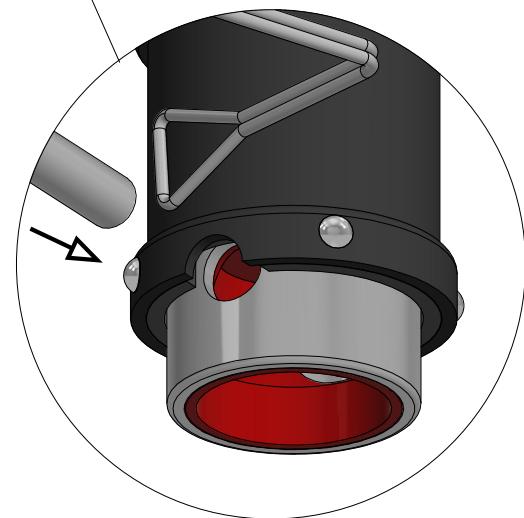

473-008
JOCKEY 500 UNIT 3 RIB - 8" DOUBLE OFFSET SOLID RUBBER WHEEL

Travel made easy

473-008

JOCKEY 500 UNIT 3 RIB - 8" DOUBLE OFFSET SOLID RUBBER WHEEL

SPECIFICATIONS - KEY FEATURES

- THIS 3-RIB UNIT, 473-SERIES IS IDEAL FOR SEMI AND OFFROAD DRAWBARS
- IDEAL FOR SINGLE CLAMPS
- IDEAL FOR SINGLE CLAMPS WITH 2 OR 3 SLOTS IN THEM
- THE 8" DOUBLE WHEEL IS GREAT FOR HARD SURFACES
- IT IS VERY RESPONSIVE FOR MOVERS INSTALLED ON THE VAN
- ALSO GREAT IF YOU MOVE THE VAN BY HAND
- ADDITIONAL EXTENSIONS AVAILABLE 120mm

Travel made easy 

473-008

JOCKEY 500 UNIT 3 RIB - 8" DOUBLE OFFSET SOLID RUBBER WHEEL

EXTENSION DETAILS - LOWER LUG POSITION

TRAVEL POSITION

RETRACTED

EXTENDED

EXTENDED WITH 120mm EXTENSION

MOVING AROUND

Travel made easy

JOCKEY 500 UNIT 3 RIB

MAXIMUM LIFT DETAILS

TRAVEL POSITION

RETRACTED

MAXIMUM EXTENSION

MAXIMUM LIFT

MAXIMUM LIFT & SLOPE WITH 120mm EXTENSION

FULLY RETRACTED WITH LYNCH PIN TO LEAVE ON WHILE TRAVELLING

Travel made easy