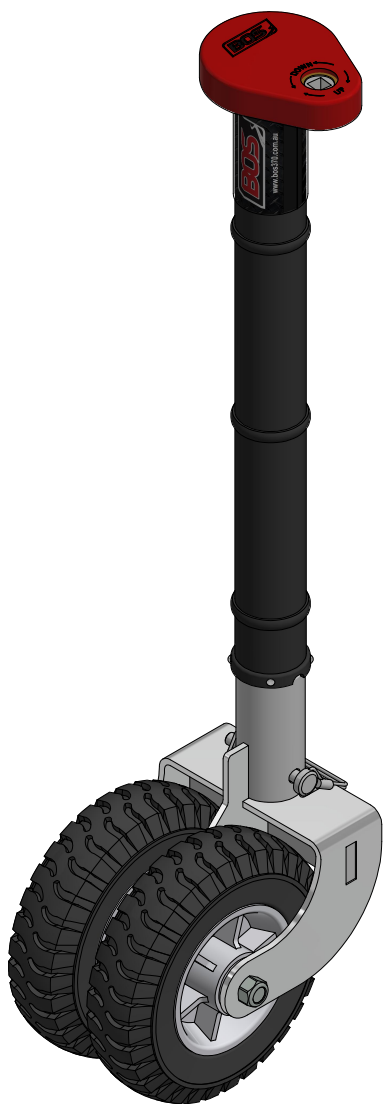

473-008
JOCKEY 500 UNIT 3 RIB - 8" DOUBLE OFFSET SOLID RUBBER WHEEL

Travel made easy

473-008

JOCKEY 500 UNIT 3 RIB - 8" DOUBLE OFFSET SOLID RUBBER WHEEL

SPECIFICATIONS - KEY FEATURES

- THIS 3-RIB UNIT, 473-SERIES IS IDEAL FOR SEMI AND OFFROAD DRAWBARS
- IDEAL FOR SINGLE CLAMPS
- IDEAL FOR SINGLE CLAMPS WITH 2 OR 3 SLOTS IN THEM
- THE 8" DOUBLE WHEEL IS GREAT FOR HARD SURFACES
- IT IS VERY RESPONSIVE FOR MOVERS INSTALLED ON THE VAN
- ALSO GREAT IF YOU MOVE THE VAN BY HAND
- ADDITIONAL EXTENSIONS AVAILABLE 120mm

Travel made easy 

473-008

JOCKEY 500 UNIT 3 RIB - 8" DOUBLE OFFSET SOLID RUBBER WHEEL

EXTENSION DETAILS - LOWER LUG POSITION

TRAVEL POSITION

RETRACTED

EXTENDED

EXTENDED WITH 120mm EXTENSION

MOVING AROUND

Travel made easy

JOCKEY 500 UNIT 3 RIB

MAXIMUM LIFT DETAILS

TRAVEL POSITION

RETRACTED

MAXIMUM EXTENSION

MAXIMUM LIFT

MAXIMUM LIFT & SLOPE WITH 120mm EXTENSION

FULLY RETRACTED WITH LYNCH PIN TO LEAVE ON WHILE TRAVELLING

Travel made easy