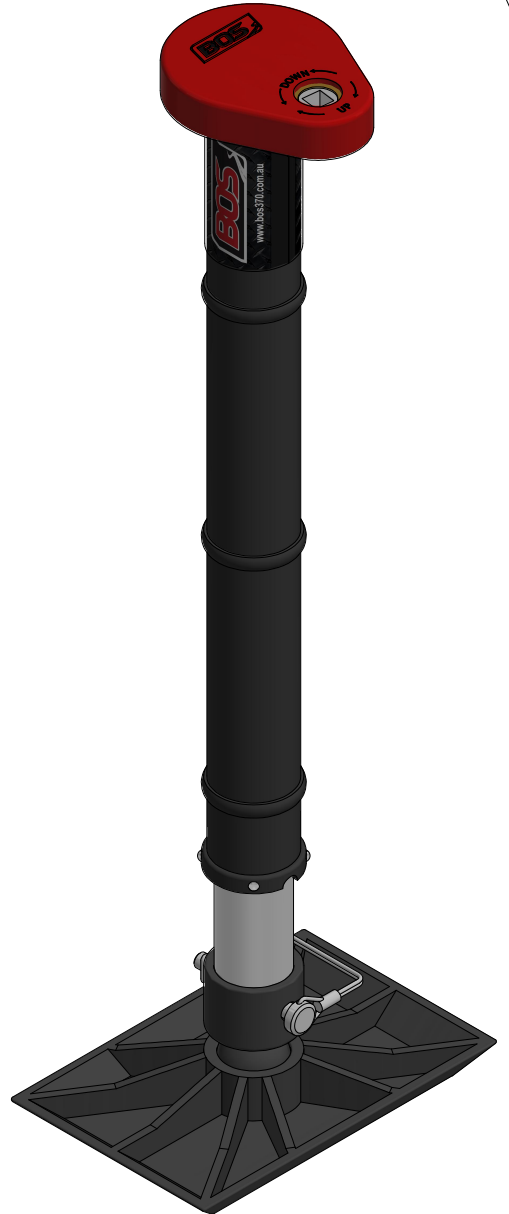

473-008
JOCKEY 500 UNIT 3 RIB - 8" DOUBLE OFFSET SOLID RUBBER WHEEL

Travel made easy

473-008

JOCKEY 500 UNIT 3 RIB - 8" DOUBLE OFFSET SOLID RUBBER WHEEL

SPECIFICATIONS - KEY FEATURES

- THIS 3-RIB UNIT, 473-SERIES IS IDEAL FOR SEMI AND OFFROAD DRAWBARS
- IDEAL FOR SINGLE CLAMPS
- IDEAL FOR SINGLE CLAMPS WITH 2 OR 3 SLOTS IN THEM
- THE 8" DOUBLE WHEEL IS GREAT FOR HARD SURFACES
- IT IS VERY RESPONSIVE FOR MOVERS INSTALLED ON THE VAN
- ALSO GREAT IF YOU MOVE THE VAN BY HAND
- ADDITIONAL EXTENSIONS AVAILABLE 120mm

Travel made easy 

473-008

JOCKEY 500 UNIT 3 RIB - 8" DOUBLE OFFSET SOLID RUBBER WHEEL

EXTENSION DETAILS - LOWER LUG POSITION

TRAVEL POSITION

RETRACTED

EXTENDED

EXTENDED WITH 120mm EXTENSION

MOVING AROUND

Travel made easy

JOCKEY 500 UNIT 3 RIB

MAXIMUM LIFT DETAILS

TRAVEL POSITION

RETRACTED

MAXIMUM EXTENSION

MAXIMUM LIFT

MAXIMUM LIFT & SLOPE WITH 120mm EXTENSION

FULLY RETRACTED WITH LYNCH PIN TO LEAVE ON WHILE TRAVELLING

Travel made easy