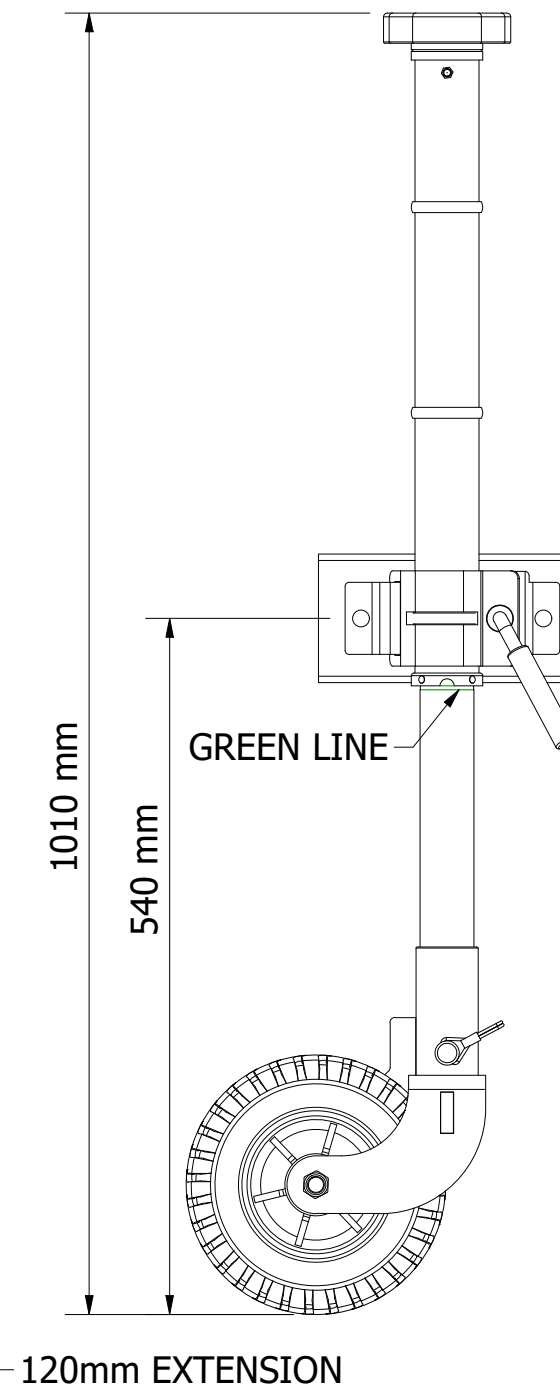

EXTENDED WITH 120mm EXTENSION

MOVING AROUND