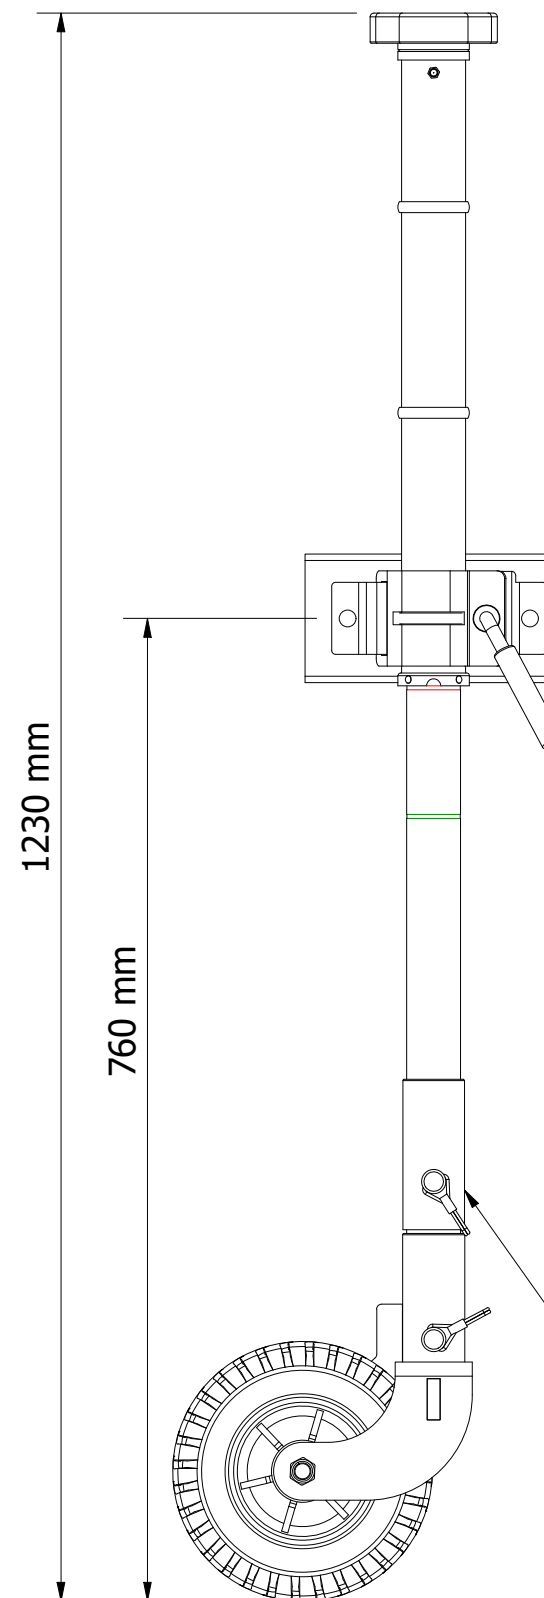

473-008
JOCKEY 500 UNIT 3 RIB - 8" DOUBLE OFFSET SOLID RUBBER WHEEL

Travel made easy

473-008

JOCKEY 500 UNIT 3 RIB - 8" DOUBLE OFFSET SOLID RUBBER WHEEL

SPECIFICATIONS - KEY FEATURES

- THIS 3-RIB UNIT, 473-SERIES IS IDEAL FOR SEMI AND OFFROAD DRAWBARS
- IDEAL FOR SINGLE CLAMPS
- IDEAL FOR SINGLE CLAMPS WITH 2 OR 3 SLOTS IN THEM
- THE 8" DOUBLE WHEEL IS GREAT FOR HARD SURFACES
- IT IS VERY RESPONSIVE FOR MOVERS INSTALLED ON THE VAN
- ALSO GREAT IF YOU MOVE THE VAN BY HAND
- ADDITIONAL EXTENSIONS AVAILABLE 120mm

Travel made easy 

473-008

JOCKEY 500 UNIT 3 RIB - 8" DOUBLE OFFSET SOLID RUBBER WHEEL

EXTENSION DETAILS - LOWER LUG POSITION

TRAVEL POSITION

RETRACTED

EXTENDED

EXTENDED WITH 120mm EXTENSION

MAXIMUM LIFT & SLOPE WITH 120mm EXTENSION

FULLY RETRACTED WITH LYNCH PIN TO LEAVE ON WHILE TRAVELLING

Travel made easy