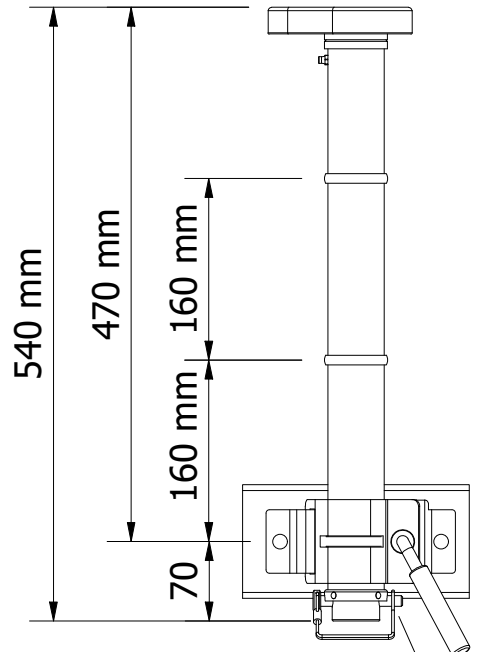

473-008
JOCKEY 500 UNIT 3 RIB - 8" DOUBLE OFFSET SOLID RUBBER WHEEL

Travel made easy

473-008

JOCKEY 500 UNIT 3 RIB - 8" DOUBLE OFFSET SOLID RUBBER WHEEL

SPECIFICATIONS - KEY FEATURES

- THIS 3-RIB UNIT, 473-SERIES IS IDEAL FOR SEMI AND OFFROAD DRAWBARS
- IDEAL FOR SINGLE CLAMPS
- IDEAL FOR SINGLE CLAMPS WITH 2 OR 3 SLOTS IN THEM
- THE 8" DOUBLE WHEEL IS GREAT FOR HARD SURFACES
- IT IS VERY RESPONSIVE FOR MOVERS INSTALLED ON THE VAN
- ALSO GREAT IF YOU MOVE THE VAN BY HAND
- ADDITIONAL EXTENSIONS AVAILABLE 120mm

Travel made easy 

473-008

JOCKEY 500 UNIT 3 RIB - 8" DOUBLE OFFSET SOLID RUBBER WHEEL

EXTENSION DETAILS - LOWER LUG POSITION

TRAVEL POSITION

RETRACTED

EXTENDED

EXTENDED WITH 120mm EXTENSION

MOVING AROUND

Travel made easy

JOCKEY 500 UNIT 3 RIB

MAXIMUM LIFT DETAILS

TRAVEL POSITION

RETRACTED

MAXIMUM EXTENSION

MAXIMUM LIFT

MAXIMUM LIFT & SLOPE WITH 120mm EXTENSION

FULLY RETRACTED WITH LYNCH PIN TO LEAVE ON WHILE TRAVELLING

Travel made easy