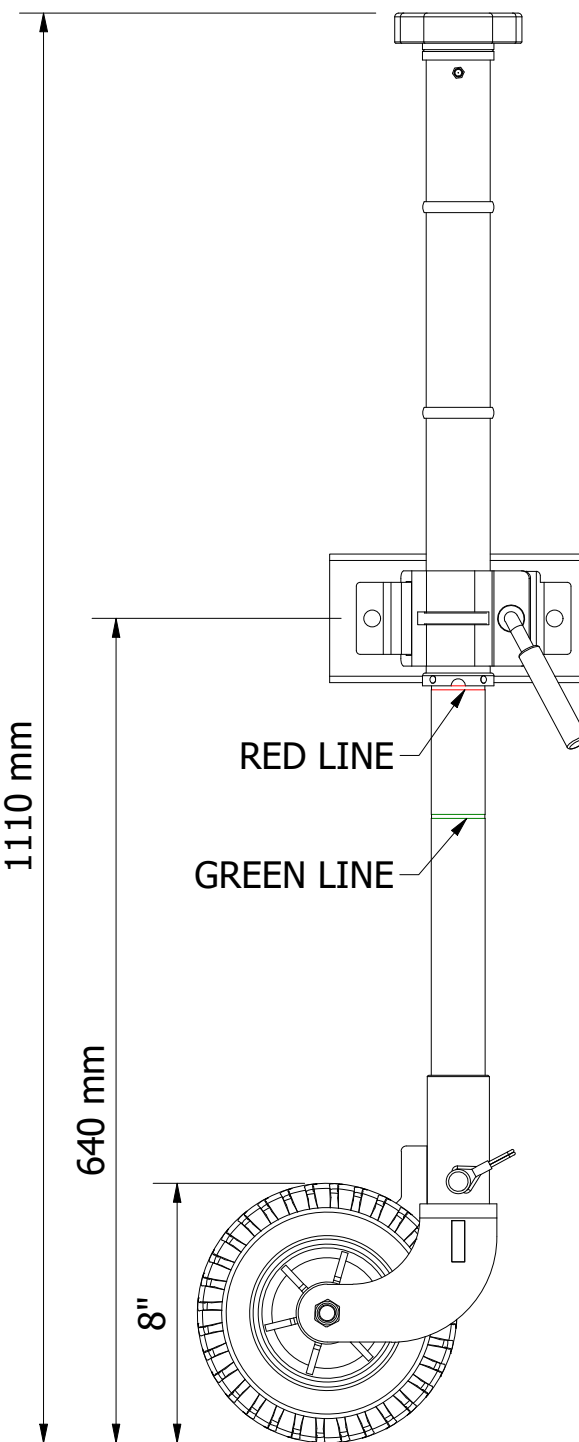

473-008
JOCKEY 500 UNIT 3 RIB - 8" DOUBLE OFFSET SOLID RUBBER WHEEL

Travel made easy

473-008

JOCKEY 500 UNIT 3 RIB - 8" DOUBLE OFFSET SOLID RUBBER WHEEL

SPECIFICATIONS - KEY FEATURES

- THIS 3-RIB UNIT, 473-SERIES IS IDEAL FOR SEMI AND OFFROAD DRAWBARS
- IDEAL FOR SINGLE CLAMPS
- IDEAL FOR SINGLE CLAMPS WITH 2 OR 3 SLOTS IN THEM
- THE 8" DOUBLE WHEEL IS GREAT FOR HARD SURFACES
- IT IS VERY RESPONSIVE FOR MOVERS INSTALLED ON THE VAN
- ALSO GREAT IF YOU MOVE THE VAN BY HAND
- ADDITIONAL EXTENSIONS AVAILABLE 120mm

Travel made easy 

473-008

JOCKEY 500 UNIT 3 RIB - 8" DOUBLE OFFSET SOLID RUBBER WHEEL

EXTENSION DETAILS - LOWER LUG POSITION

TRAVEL POSITION

RETRACTED

EXTENDED

EXTENDED WITH 120mm EXTENSION

MAXIMUM LIFT & SLOPE WITH 120mm EXTENSION

FULLY RETRACTED WITH LYNCH PIN TO LEAVE ON WHILE TRAVELLING

Travel made easy