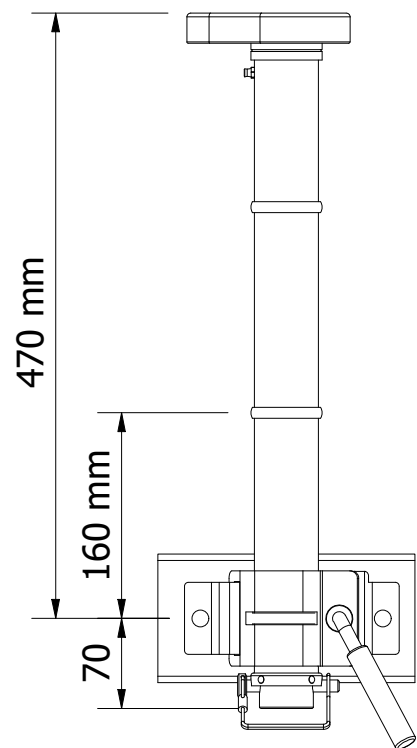

473-008
JOCKEY 500 UNIT 3 RIB - 8" DOUBLE OFFSET SOLID RUBBER WHEEL

Travel made easy

473-008

JOCKEY 500 UNIT 3 RIB - 8" DOUBLE OFFSET SOLID RUBBER WHEEL

SPECIFICATIONS - KEY FEATURES

- THIS 3-RIB UNIT, 473-SERIES IS IDEAL FOR SEMI AND OFFROAD DRAWBARS
- IDEAL FOR SINGLE CLAMPS
- IDEAL FOR SINGLE CLAMPS WITH 2 OR 3 SLOTS IN THEM
- THE 8" DOUBLE WHEEL IS GREAT FOR HARD SURFACES
- IT IS VERY RESPONSIVE FOR MOVERS INSTALLED ON THE VAN
- ALSO GREAT IF YOU MOVE THE VAN BY HAND
- ADDITIONAL EXTENSIONS AVAILABLE 120mm

Travel made easy 

473-008

JOCKEY 500 UNIT 3 RIB - 8" DOUBLE OFFSET SOLID RUBBER WHEEL

EXTENSION DETAILS - LOWER LUG POSITION

TRAVEL POSITION

RETRACTED

EXTENDED

EXTENDED WITH 120mm EXTENSION

MOVING AROUND

Travel made easy

JOCKEY 500 UNIT 3 RIB

MAXIMUM LIFT DETAILS

TRAVEL POSITION

RETRACTED

MAXIMUM EXTENSION

MAXIMUM LIFT

MAXIMUM LIFT & SLOPE WITH 120mm EXTENSION

FULLY RETRACTED WITH LYNCH PIN TO LEAVE ON WHILE TRAVELLING

Travel made easy