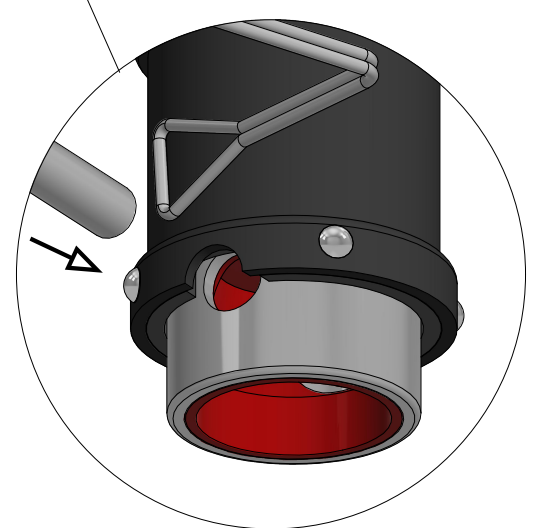

473-010
JOCKEY 500 UNIT 3 RIB - 10" DOUBLE 4x4 SOLID PU WHEEL

Travel made easy

473-010

JOCKEY 500 UNIT 3 RIB - 10" DOUBLE 4x4 SOLID PU WHEEL

SPECIFICATIONS - KEY FEATURES

- THIS 3-RIB UNIT, 473-SERIES IS IDEAL FOR SEMI AND OFFROAD DRAWBARS
- IDEAL FOR SINGLE CLAMPS
- IDEAL FOR SINGLE CLAMPS WITH 2 OR 3 SLOTS IN THEM
- THE 4x4 PU TYRE GREAT FOR GRASS AND SANDY SURFACES
- ALSO YOU WILL NEVER HAVE TO PUMP THEM UP
- ADDITIONAL EXTENSIONS AVAILABLE 120mm

Travel made easy

473-010 JOCKEY 500 UNIT 3 RIB - 10" DOUBLE 4x4 SOLID PU WHEEL

EXTENSION DETAILS - LOWER LUG POSITION

Travel made easy

JOCKEY 500 UNIT 3 RIB

MAXIMUM LIFT DETAILS

TRAVEL POSITION

RETRACTED

MAXIMUM EXTENSION

MAXIMUM LIFT

MAXIMUM LIFT & SLOPE WITH 120mm EXTENSION

FULLY RETRACTED WITH LYNCH PIN TO LEAVE ON WHILE TRAVELLING

Travel made easy 