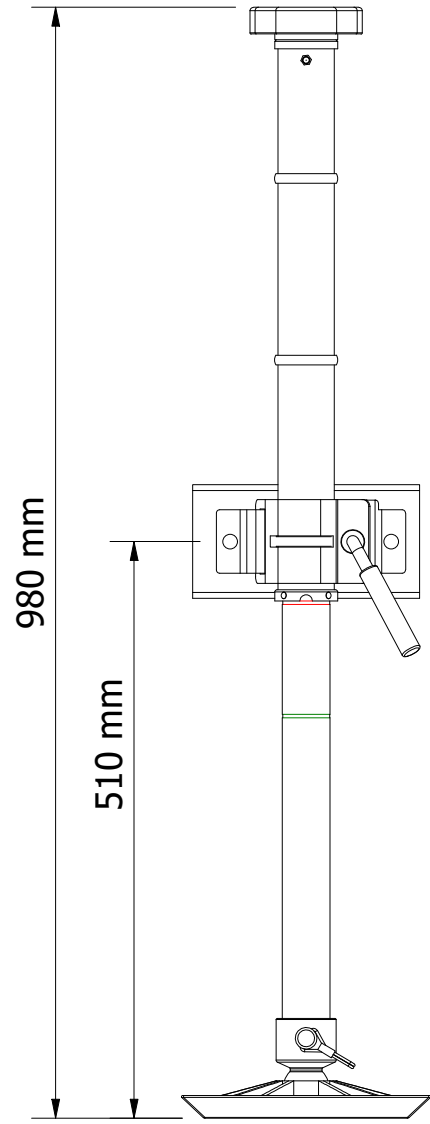

473-010
JOCKEY 500 UNIT 3 RIB - 10" DOUBLE 4x4 SOLID PU WHEEL

Travel made easy

473-010

JOCKEY 500 UNIT 3 RIB - 10" DOUBLE 4x4 SOLID PU WHEEL

SPECIFICATIONS - KEY FEATURES

- THIS 3-RIB UNIT, 473-SERIES IS IDEAL FOR SEMI AND OFFROAD DRAWBARS
- IDEAL FOR SINGLE CLAMPS
- IDEAL FOR SINGLE CLAMPS WITH 2 OR 3 SLOTS IN THEM
- THE 4x4 PU TYRE GREAT FOR GRASS AND SANDY SURFACES
- ALSO YOU WILL NEVER HAVE TO PUMP THEM UP
- ADDITIONAL EXTENSIONS AVAILABLE 120mm

Travel made easy

473-010 JOCKEY 500 UNIT 3 RIB - 10" DOUBLE 4x4 SOLID PU WHEEL

EXTENSION DETAILS - LOWER LUG POSITION

Travel made easy

JOCKEY 500 UNIT 3 RIB

MAXIMUM LIFT DETAILS

TRAVEL POSITION

RETRACTED

MAXIMUM EXTENSION

MAXIMUM LIFT

MAXIMUM LIFT & SLOPE WITH 120mm EXTENSION

FULLY RETRACTED WITH LYNCH PIN TO LEAVE ON WHILE TRAVELLING

Travel made easy 