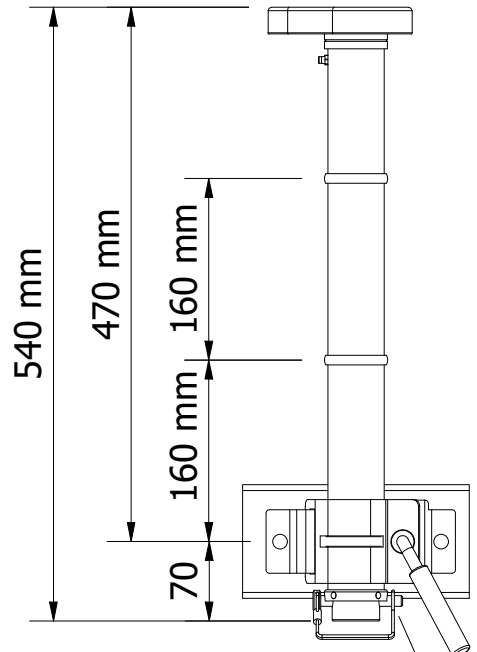

473-010
JOCKEY 500 UNIT 3 RIB - 10" DOUBLE 4x4 SOLID PU WHEEL

Travel made easy

473-010

JOCKEY 500 UNIT 3 RIB - 10" DOUBLE 4x4 SOLID PU WHEEL

SPECIFICATIONS - KEY FEATURES

- THIS 3-RIB UNIT, 473-SERIES IS IDEAL FOR SEMI AND OFFROAD DRAWBARS
- IDEAL FOR SINGLE CLAMPS
- IDEAL FOR SINGLE CLAMPS WITH 2 OR 3 SLOTS IN THEM
- THE 4x4 PU TYRE GREAT FOR GRASS AND SANDY SURFACES
- ALSO YOU WILL NEVER HAVE TO PUMP THEM UP
- ADDITIONAL EXTENSIONS AVAILABLE 120mm

Travel made easy

473-010 JOCKEY 500 UNIT 3 RIB - 10" DOUBLE 4x4 SOLID PU WHEEL

EXTENSION DETAILS - LOWER LUG POSITION

Travel made easy

JOCKEY 500 UNIT 3 RIB

MAXIMUM LIFT DETAILS

TRAVEL POSITION

RETRACTED

MAXIMUM EXTENSION

MAXIMUM LIFT

MAXIMUM LIFT & SLOPE WITH 120mm EXTENSION

FULLY RETRACTED WITH LYNCH PIN TO LEAVE ON WHILE TRAVELLING

Travel made easy 