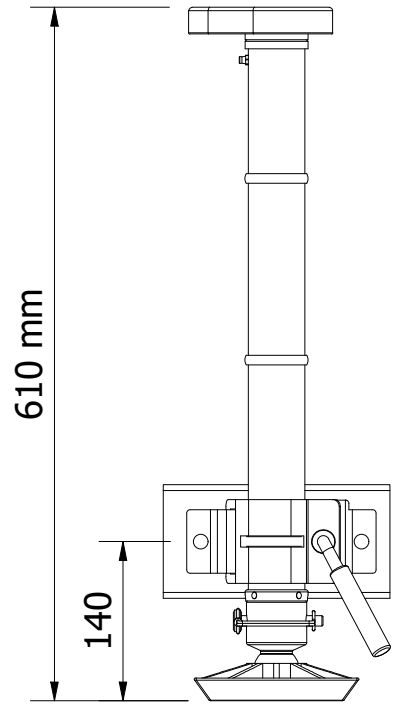

473-010
JOCKEY 500 UNIT 3 RIB - 10" DOUBLE 4x4 SOLID PU WHEEL

Travel made easy

473-010

JOCKEY 500 UNIT 3 RIB - 10" DOUBLE 4x4 SOLID PU WHEEL

SPECIFICATIONS - KEY FEATURES

- THIS 3-RIB UNIT, 473-SERIES IS IDEAL FOR SEMI AND OFFROAD DRAWBARS
- IDEAL FOR SINGLE CLAMPS
- IDEAL FOR SINGLE CLAMPS WITH 2 OR 3 SLOTS IN THEM
- THE 4x4 PU TYRE GREAT FOR GRASS AND SANDY SURFACES
- ALSO YOU WILL NEVER HAVE TO PUMP THEM UP
- ADDITIONAL EXTENSIONS AVAILABLE 120mm

Travel made easy

473-010 JOCKEY 500 UNIT 3 RIB - 10" DOUBLE 4x4 SOLID PU WHEEL

EXTENSION DETAILS - LOWER LUG POSITION

Travel made easy

JOCKEY 500 UNIT 3 RIB

MAXIMUM LIFT DETAILS

TRAVEL POSITION

RETRACTED

MAXIMUM EXTENSION

MAXIMUM LIFT

MAXIMUM LIFT & SLOPE WITH 120mm EXTENSION

FULLY RETRACTED WITH LYNCH PIN TO LEAVE ON WHILE TRAVELLING

Travel made easy 