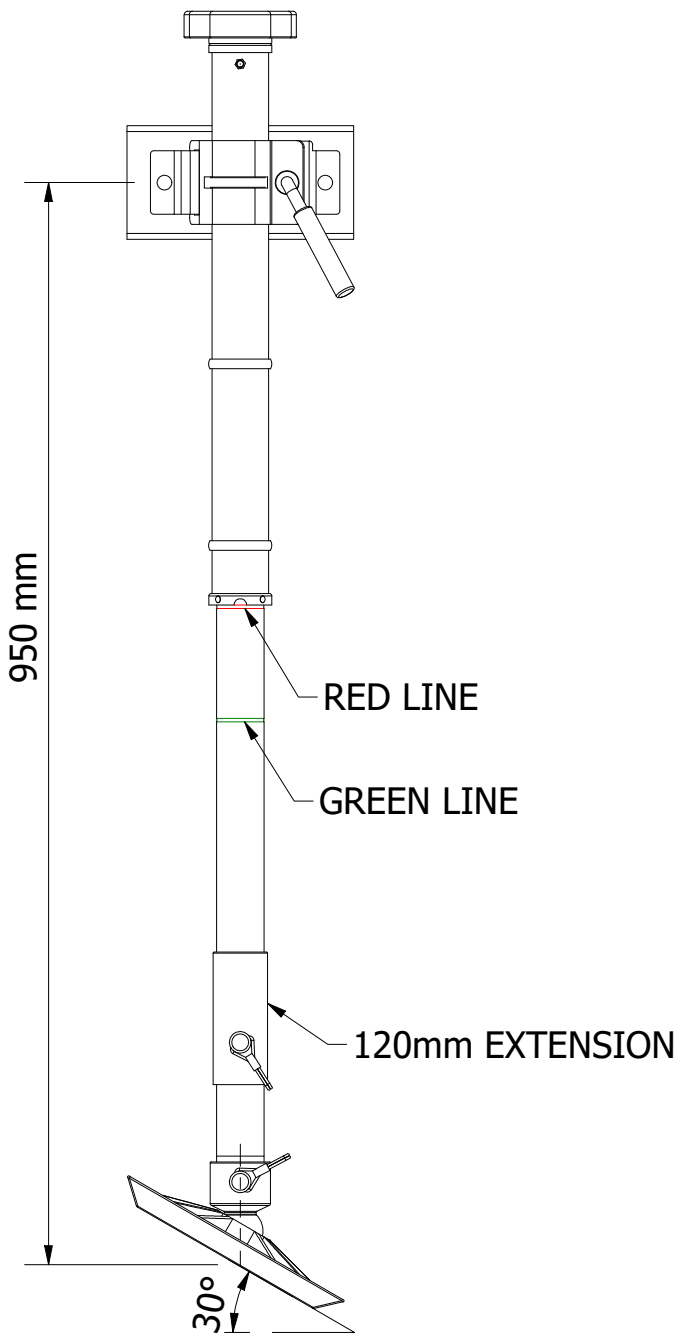

473-010
JOCKEY 500 UNIT 3 RIB - 10" DOUBLE 4x4 SOLID PU WHEEL

Travel made easy

473-010

JOCKEY 500 UNIT 3 RIB - 10" DOUBLE 4x4 SOLID PU WHEEL

SPECIFICATIONS - KEY FEATURES

- THIS 3-RIB UNIT, 473-SERIES IS IDEAL FOR SEMI AND OFFROAD DRAWBARS
- IDEAL FOR SINGLE CLAMPS
- IDEAL FOR SINGLE CLAMPS WITH 2 OR 3 SLOTS IN THEM
- THE 4x4 PU TYRE GREAT FOR GRASS AND SANDY SURFACES
- ALSO YOU WILL NEVER HAVE TO PUMP THEM UP
- ADDITIONAL EXTENSIONS AVAILABLE 120mm

Travel made easy

473-010 JOCKEY 500 UNIT 3 RIB - 10" DOUBLE 4x4 SOLID PU WHEEL

EXTENSION DETAILS - LOWER LUG POSITION

Travel made easy

JOCKEY 500 UNIT 3 RIB

MAXIMUM LIFT DETAILS

TRAVEL POSITION

RETRACTED

MAXIMUM EXTENSION

MAXIMUM LIFT

MAXIMUM LIFT & SLOPE WITH 120mm EXTENSION

FULLY RETRACTED WITH LYNCH PIN TO LEAVE ON WHILE TRAVELLING

Travel made easy 