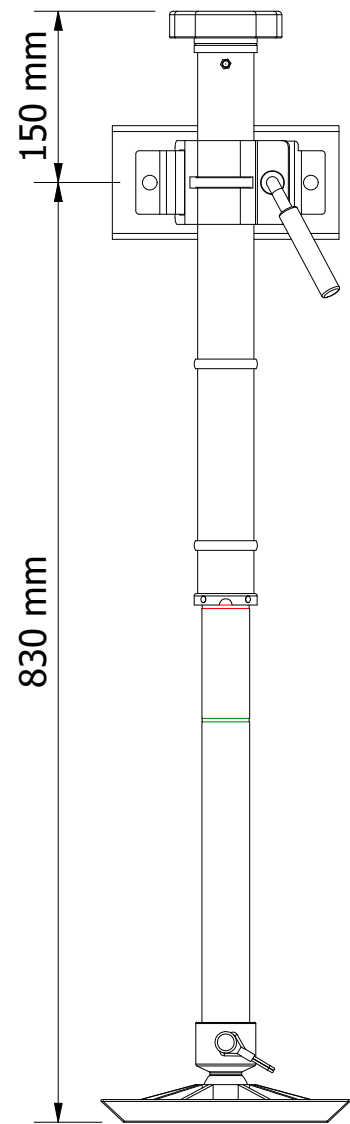

473-010
JOCKEY 500 UNIT 3 RIB - 10" DOUBLE 4x4 SOLID PU WHEEL

Travel made easy

473-010

JOCKEY 500 UNIT 3 RIB - 10" DOUBLE 4x4 SOLID PU WHEEL

SPECIFICATIONS - KEY FEATURES

- THIS 3-RIB UNIT, 473-SERIES IS IDEAL FOR SEMI AND OFFROAD DRAWBARS
- IDEAL FOR SINGLE CLAMPS
- IDEAL FOR SINGLE CLAMPS WITH 2 OR 3 SLOTS IN THEM
- THE 4x4 PU TYRE GREAT FOR GRASS AND SANDY SURFACES
- ALSO YOU WILL NEVER HAVE TO PUMP THEM UP
- ADDITIONAL EXTENSIONS AVAILABLE 120mm

Travel made easy

473-010 JOCKEY 500 UNIT 3 RIB - 10" DOUBLE 4x4 SOLID PU WHEEL

EXTENSION DETAILS - LOWER LUG POSITION

Travel made easy

JOCKEY 500 UNIT 3 RIB

MAXIMUM LIFT DETAILS

TRAVEL POSITION

RETRACTED

MAXIMUM EXTENSION

MAXIMUM LIFT

MAXIMUM LIFT & SLOPE WITH 120mm EXTENSION

FULLY RETRACTED WITH LYNCH PIN TO LEAVE ON WHILE TRAVELLING

Travel made easy 