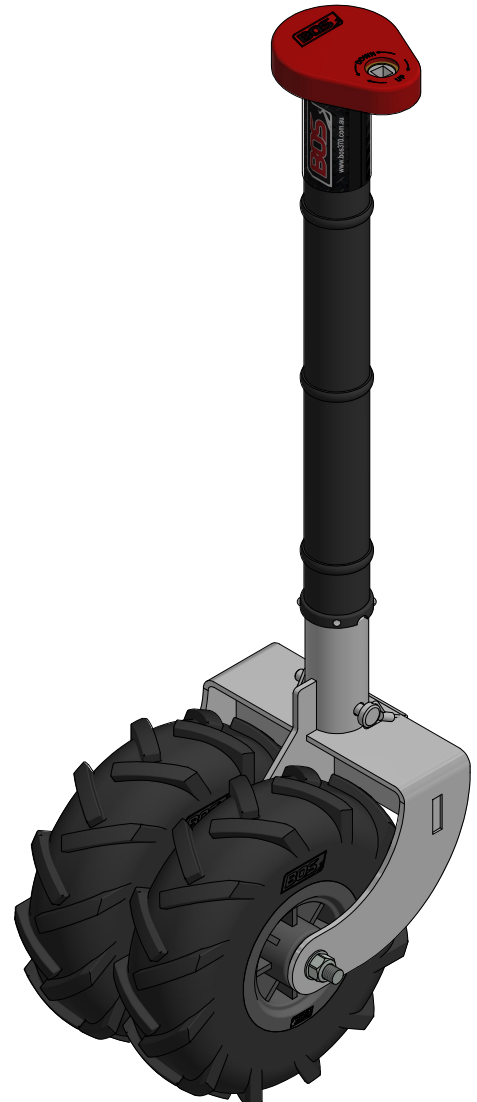

473-010
JOCKEY 500 UNIT 3 RIB - 10" DOUBLE 4x4 SOLID PU WHEEL

Travel made easy

473-010

JOCKEY 500 UNIT 3 RIB - 10" DOUBLE 4x4 SOLID PU WHEEL

SPECIFICATIONS - KEY FEATURES

- THIS 3-RIB UNIT, 473-SERIES IS IDEAL FOR SEMI AND OFFROAD DRAWBARS
- IDEAL FOR SINGLE CLAMPS
- IDEAL FOR SINGLE CLAMPS WITH 2 OR 3 SLOTS IN THEM
- THE 4x4 PU TYRE GREAT FOR GRASS AND SANDY SURFACES
- ALSO YOU WILL NEVER HAVE TO PUMP THEM UP
- ADDITIONAL EXTENSIONS AVAILABLE 120mm

Travel made easy

473-010 JOCKEY 500 UNIT 3 RIB - 10" DOUBLE 4x4 SOLID PU WHEEL

EXTENSION DETAILS - LOWER LUG POSITION

Travel made easy

JOCKEY 500 UNIT 3 RIB

MAXIMUM LIFT DETAILS

TRAVEL POSITION

RETRACTED

MAXIMUM EXTENSION

MAXIMUM LIFT

MAXIMUM LIFT & SLOPE WITH 120mm EXTENSION

FULLY RETRACTED WITH LYNCH PIN TO LEAVE ON WHILE TRAVELLING

Travel made easy 