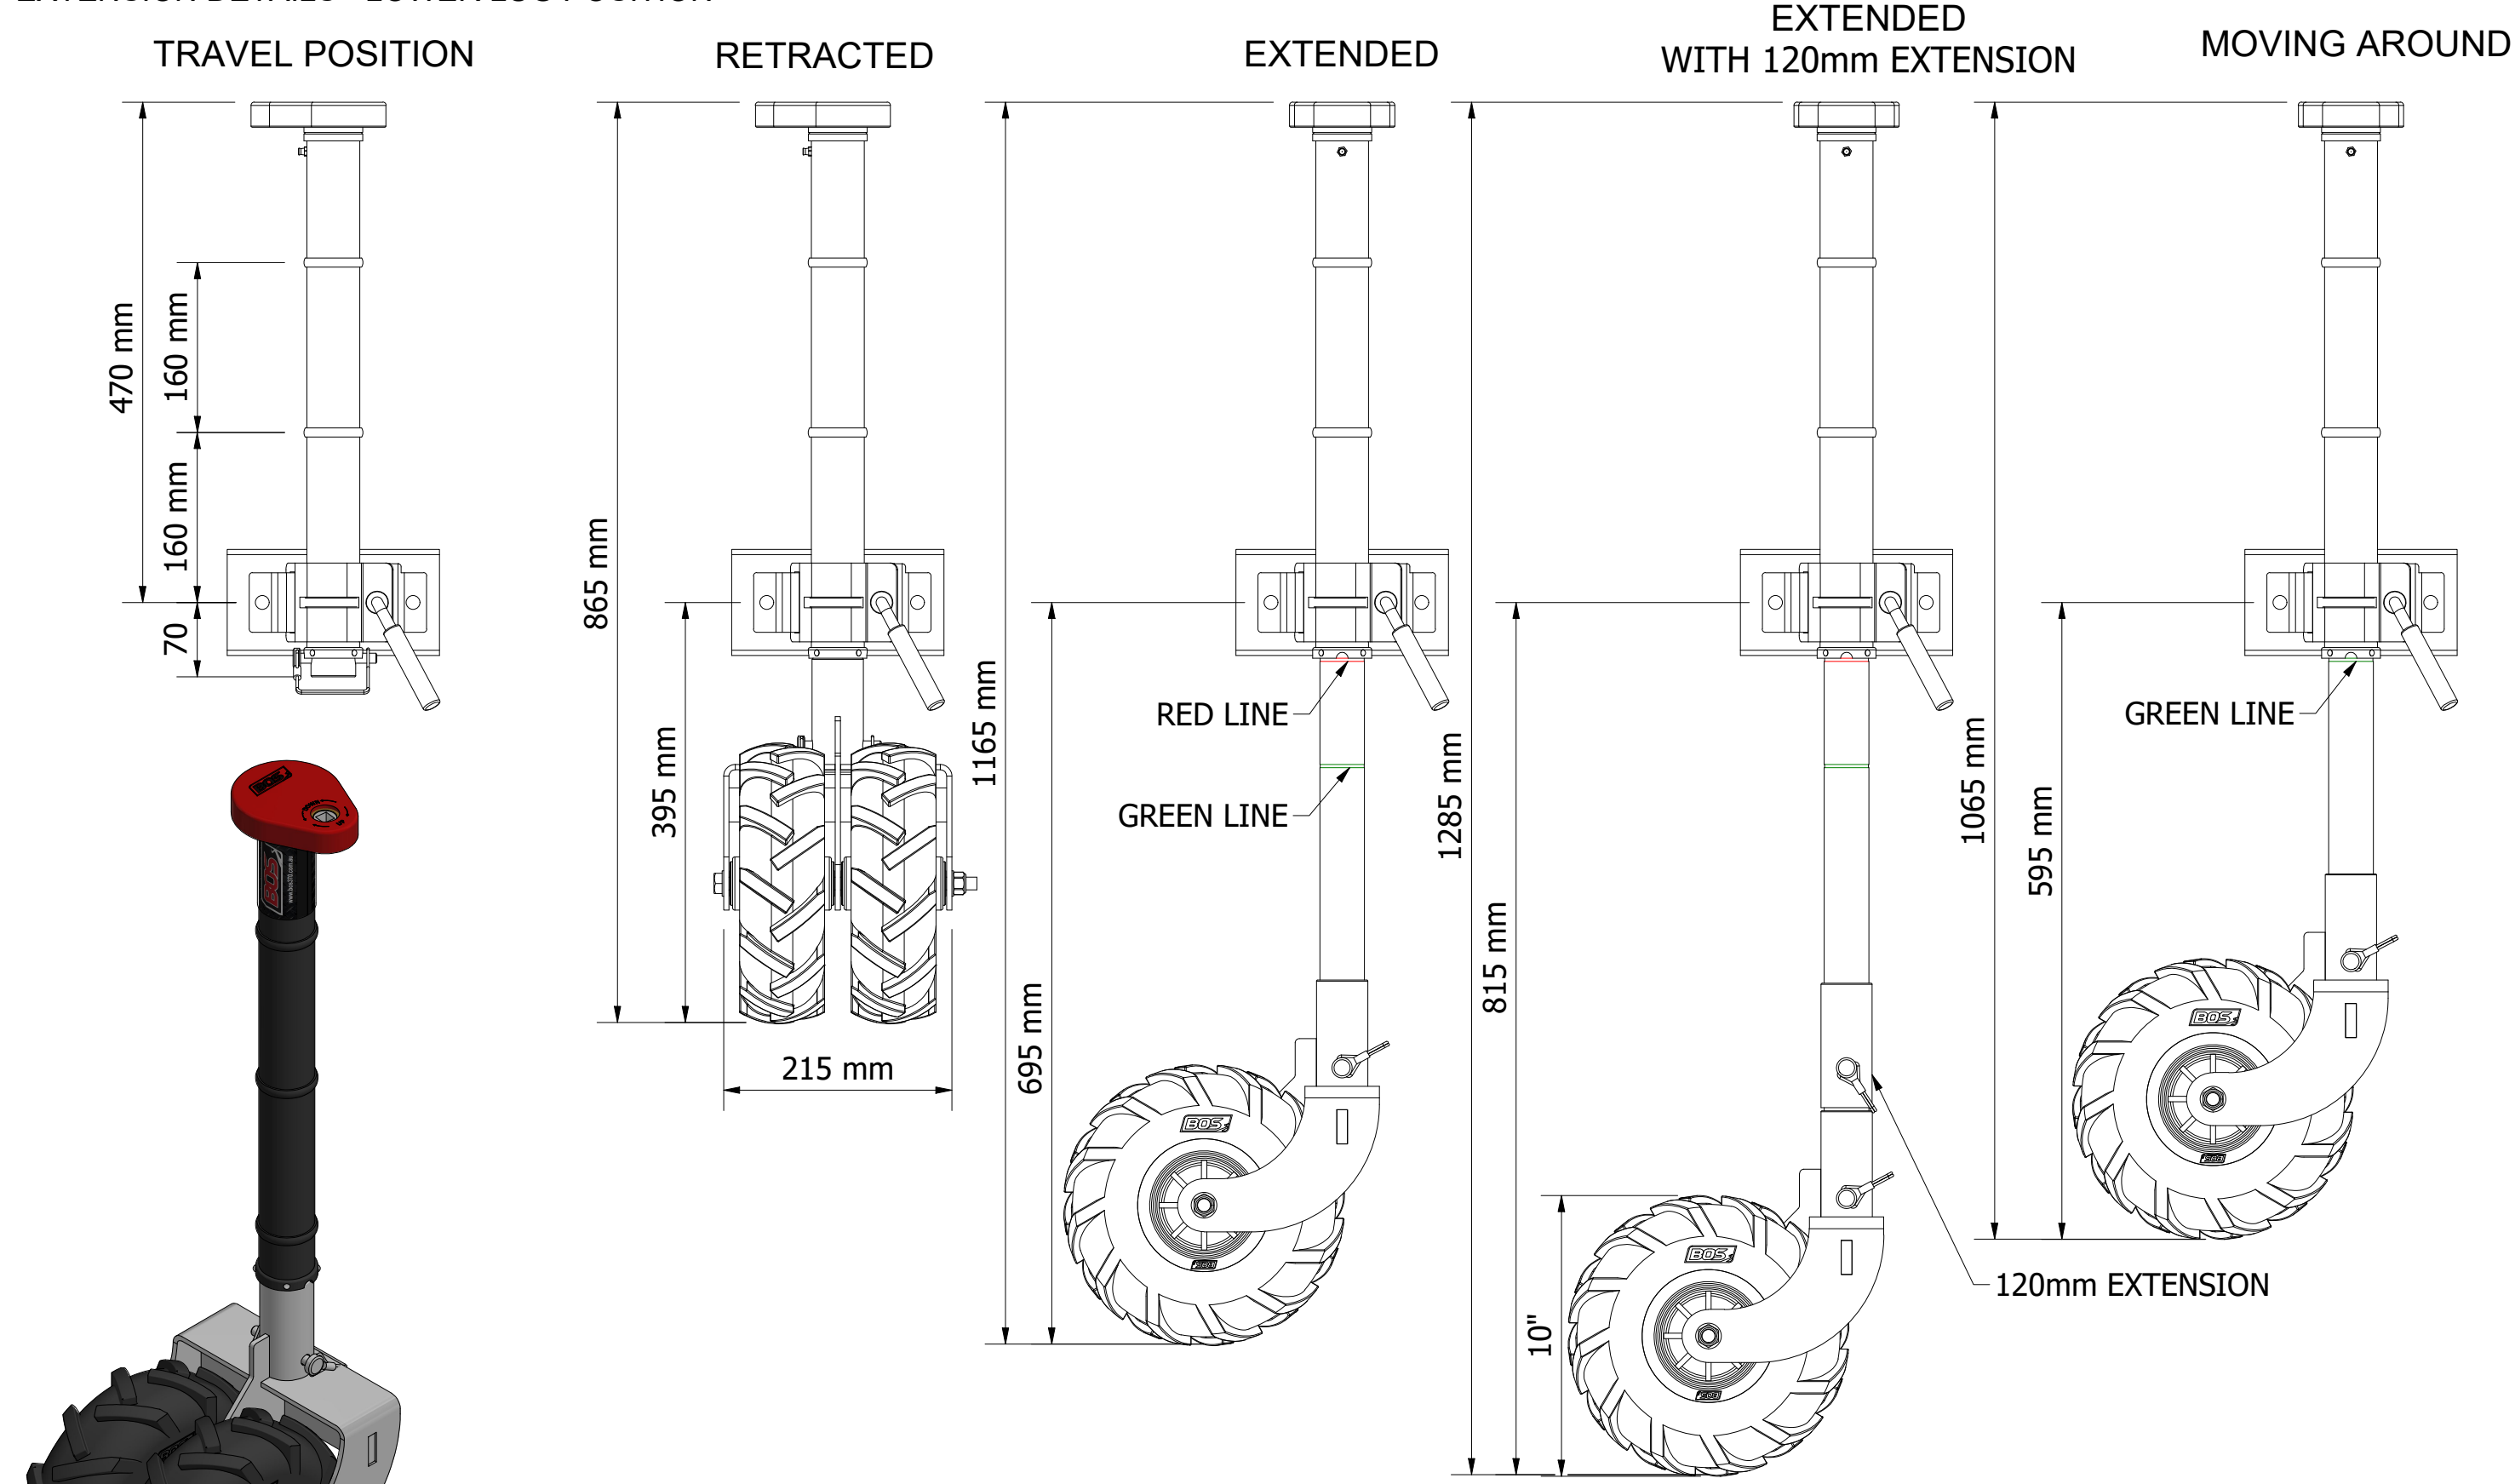

473-010
JOCKEY 500 UNIT 3 RIB - 10" DOUBLE 4x4 SOLID PU WHEEL

Travel made easy

473-010

JOCKEY 500 UNIT 3 RIB - 10" DOUBLE 4x4 SOLID PU WHEEL

SPECIFICATIONS - KEY FEATURES

- THIS 3-RIB UNIT, 473-SERIES IS IDEAL FOR SEMI AND OFFROAD DRAWBARS
- IDEAL FOR SINGLE CLAMPS
- IDEAL FOR SINGLE CLAMPS WITH 2 OR 3 SLOTS IN THEM
- THE 4x4 PU TYRE GREAT FOR GRASS AND SANDY SURFACES
- ALSO YOU WILL NEVER HAVE TO PUMP THEM UP
- ADDITIONAL EXTENSIONS AVAILABLE 120mm

Travel made easy

473-010 JOCKEY 500 UNIT 3 RIB - 10" DOUBLE 4x4 SOLID PU WHEEL

EXTENSION DETAILS - LOWER LUG POSITION

Travel made easy

JOCKEY 500 UNIT 3 RIB

MAXIMUM LIFT DETAILS

TRAVEL POSITION

RETRACTED

MAXIMUM EXTENSION

MAXIMUM LIFT

MAXIMUM LIFT & SLOPE WITH 120mm EXTENSION

FULLY RETRACTED WITH LYNCH PIN TO LEAVE ON WHILE TRAVELLING

Travel made easy 