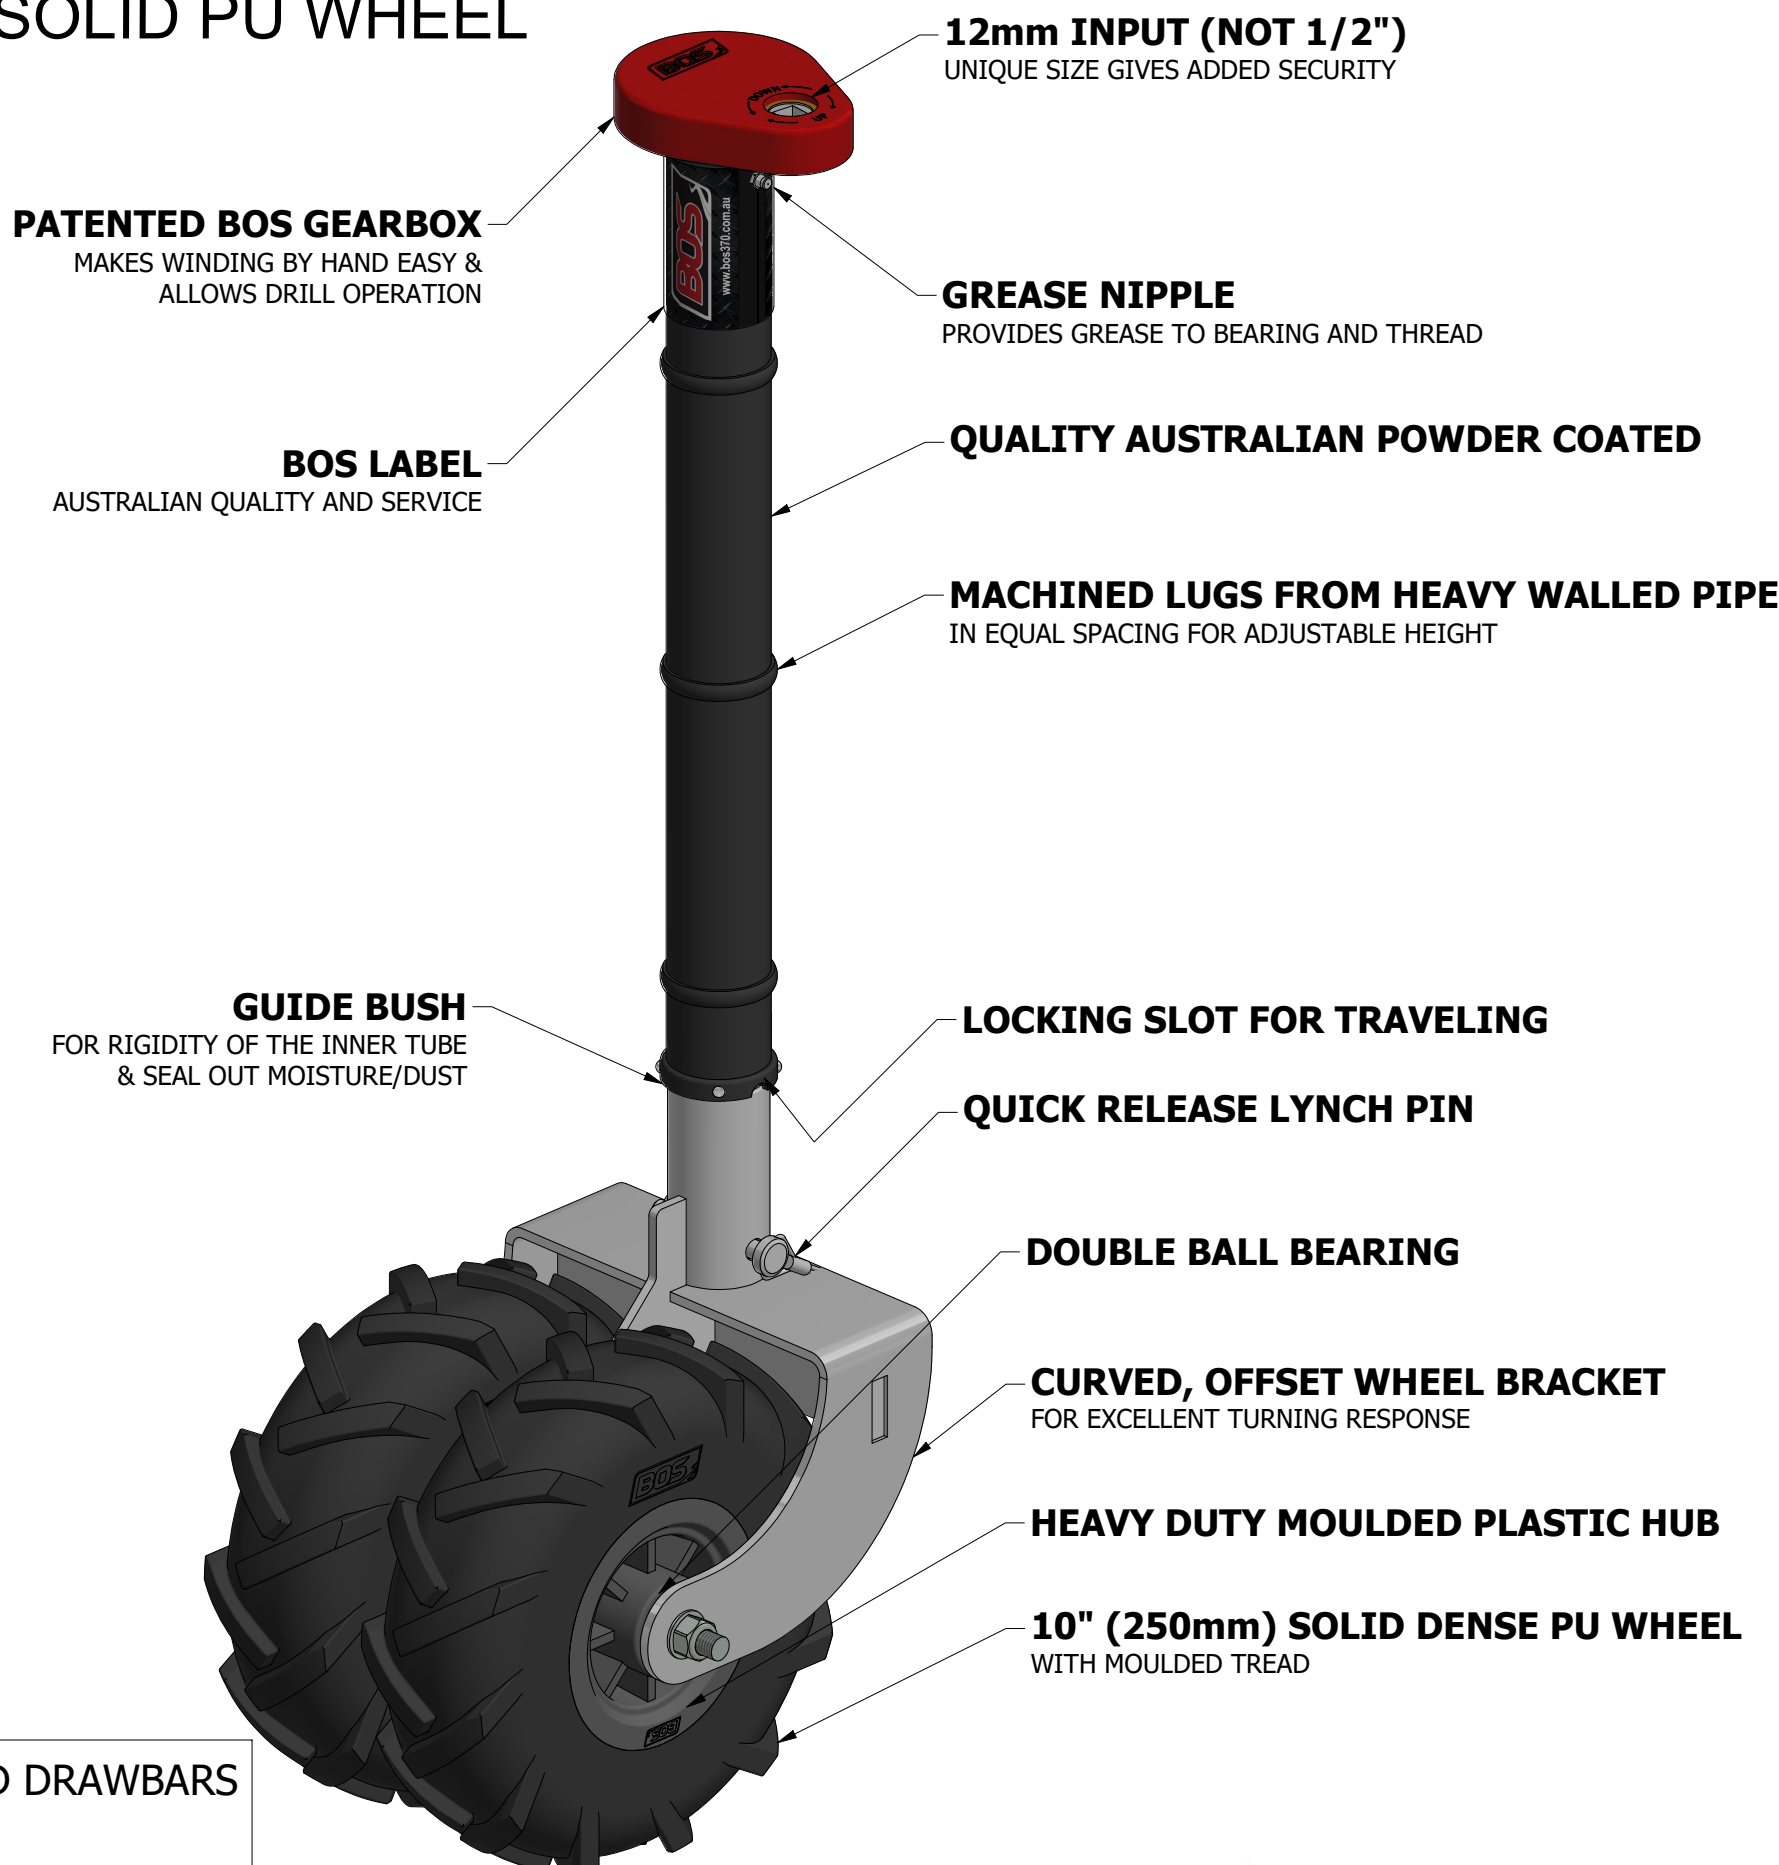

473-010
JOCKEY 500 UNIT 3 RIB - 10" DOUBLE 4x4 SOLID PU WHEEL

Travel made easy

473-010

JOCKEY 500 UNIT 3 RIB - 10" DOUBLE 4x4 SOLID PU WHEEL

SPECIFICATIONS - KEY FEATURES

- THIS 3-RIB UNIT, 473-SERIES IS IDEAL FOR SEMI AND OFFROAD DRAWBARS
- IDEAL FOR SINGLE CLAMPS
- IDEAL FOR SINGLE CLAMPS WITH 2 OR 3 SLOTS IN THEM
- THE 4x4 PU TYRE GREAT FOR GRASS AND SANDY SURFACES
- ALSO YOU WILL NEVER HAVE TO PUMP THEM UP
- ADDITIONAL EXTENSIONS AVAILABLE 120mm

Travel made easy

473-010 JOCKEY 500 UNIT 3 RIB - 10" DOUBLE 4x4 SOLID PU WHEEL

EXTENSION DETAILS - LOWER LUG POSITION

Travel made easy

JOCKEY 500 UNIT 3 RIB

MAXIMUM LIFT DETAILS

TRAVEL POSITION

RETRACTED

MAXIMUM EXTENSION

MAXIMUM LIFT

MAXIMUM LIFT & SLOPE WITH 120mm EXTENSION

FULLY RETRACTED WITH LYNCH PIN TO LEAVE ON WHILE TRAVELLING

Travel made easy 