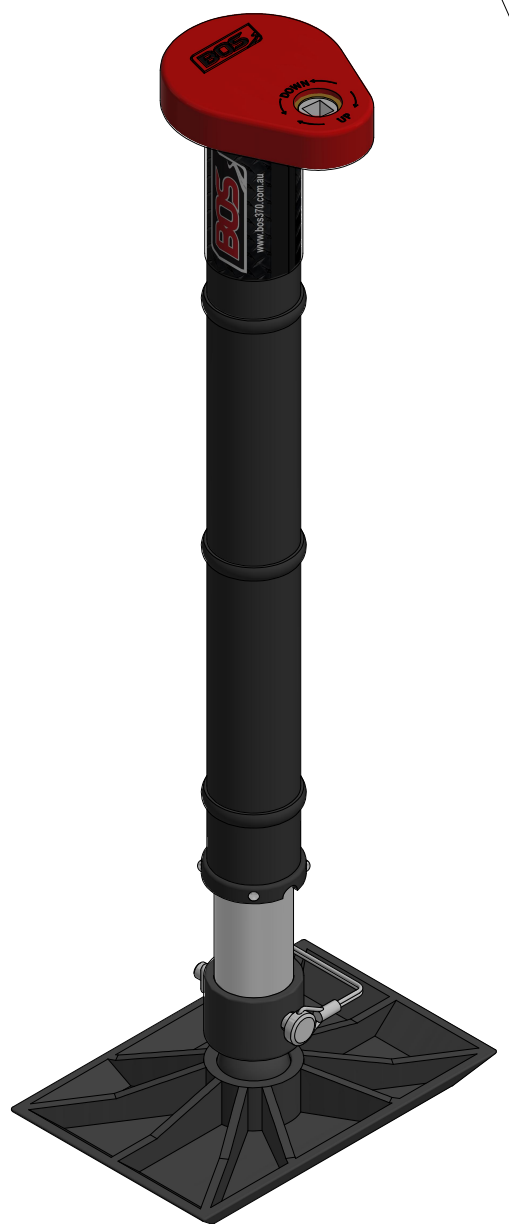

473-010
JOCKEY 500 UNIT 3 RIB - 10" DOUBLE 4x4 SOLID PU WHEEL

Travel made easy

473-010

JOCKEY 500 UNIT 3 RIB - 10" DOUBLE 4x4 SOLID PU WHEEL

SPECIFICATIONS - KEY FEATURES

- THIS 3-RIB UNIT, 473-SERIES IS IDEAL FOR SEMI AND OFFROAD DRAWBARS
- IDEAL FOR SINGLE CLAMPS
- IDEAL FOR SINGLE CLAMPS WITH 2 OR 3 SLOTS IN THEM
- THE 4x4 PU TYRE GREAT FOR GRASS AND SANDY SURFACES
- ALSO YOU WILL NEVER HAVE TO PUMP THEM UP
- ADDITIONAL EXTENSIONS AVAILABLE 120mm

Travel made easy

473-010 JOCKEY 500 UNIT 3 RIB - 10" DOUBLE 4x4 SOLID PU WHEEL

EXTENSION DETAILS - LOWER LUG POSITION

Travel made easy

JOCKEY 500 UNIT 3 RIB

MAXIMUM LIFT DETAILS

TRAVEL POSITION

RETRACTED

MAXIMUM EXTENSION

MAXIMUM LIFT

MAXIMUM LIFT & SLOPE WITH 120mm EXTENSION

FULLY RETRACTED WITH LYNCH PIN TO LEAVE ON WHILE TRAVELLING

Travel made easy 