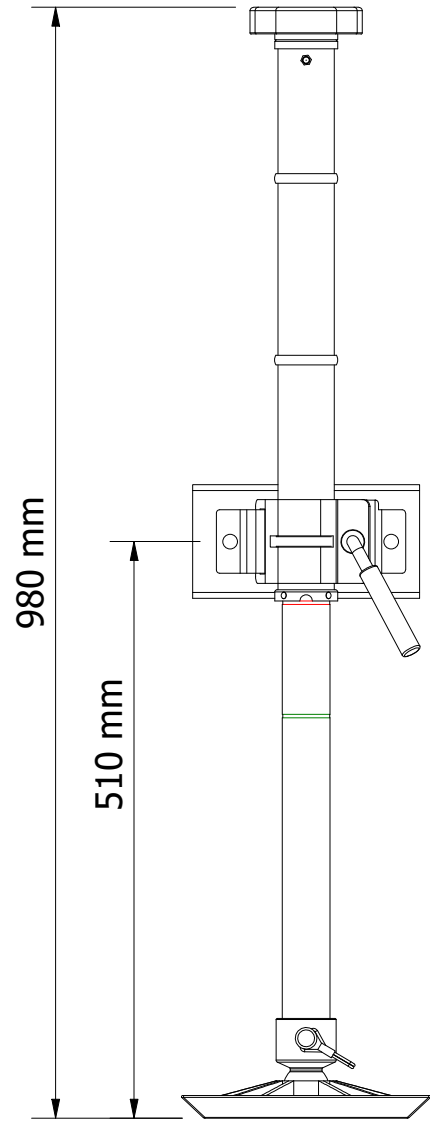

473-012
JOCKEY 500 UNIT 3 RIB - 10" DOUBLE ROAD SOLID PU WHEEL

Travel made easy

473-012

JOCKEY 500 UNIT 3 RIB - 10" DOUBLE ROAD SOLID PU WHEEL

SPECIFICATIONS - KEY FEATURES

- THIS 3-RIB UNIT, 473-SERIES IS IDEAL FOR SEMI AND OFFROAD DRAWBARS
- IDEAL FOR SINGLE CLAMPS
- IDEAL FOR SINGLE CLAMPS WITH 2 OR 3 SLOTS IN THEM
- THE ROAD PU TYRE GREAT FOR CONCRETE, GRASS AND SANDY SURFACES
- ALSO YOU WILL NEVER HAVE TO PUMP THEM UP
- ADDITIONAL EXTENSIONS AVAILABLE 120mm

Travel made easy 

473-012 JOCKEY 500 UNIT 3 RIB - 10" DOUBLE ROAD SOLID PU WHEEL

EXTENSION DETAILS - LOWER LUG POSITION

Travel made easy 

JOCKEY 500 UNIT 3 RIB

MAXIMUM LIFT DETAILS

TRAVEL POSITION

RETRACTED

MAXIMUM EXTENSION

MAXIMUM LIFT

MAXIMUM LIFT & SLOPE WITH 120mm EXTENSION

FULLY RETRACTED WITH LYNCH PIN TO LEAVE ON WHILE TRAVELLING

Travel made easy