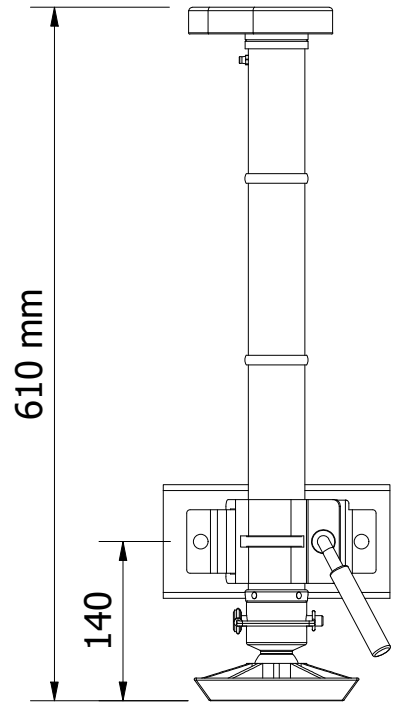

473-012
JOCKEY 500 UNIT 3 RIB - 10" DOUBLE ROAD SOLID PU WHEEL

Travel made easy

473-012

JOCKEY 500 UNIT 3 RIB - 10" DOUBLE ROAD SOLID PU WHEEL

SPECIFICATIONS - KEY FEATURES

- THIS 3-RIB UNIT, 473-SERIES IS IDEAL FOR SEMI AND OFFROAD DRAWBARS
- IDEAL FOR SINGLE CLAMPS
- IDEAL FOR SINGLE CLAMPS WITH 2 OR 3 SLOTS IN THEM
- THE ROAD PU TYRE GREAT FOR CONCRETE, GRASS AND SANDY SURFACES
- ALSO YOU WILL NEVER HAVE TO PUMP THEM UP
- ADDITIONAL EXTENSIONS AVAILABLE 120mm

Travel made easy 

473-012 JOCKEY 500 UNIT 3 RIB - 10" DOUBLE ROAD SOLID PU WHEEL

EXTENSION DETAILS - LOWER LUG POSITION

Travel made easy 

JOCKEY 500 UNIT 3 RIB

MAXIMUM LIFT DETAILS

TRAVEL POSITION

RETRACTED

MAXIMUM EXTENSION

MAXIMUM LIFT

MAXIMUM LIFT & SLOPE WITH 120mm EXTENSION

FULLY RETRACTED WITH LYNCH PIN TO LEAVE ON WHILE TRAVELLING

Travel made easy