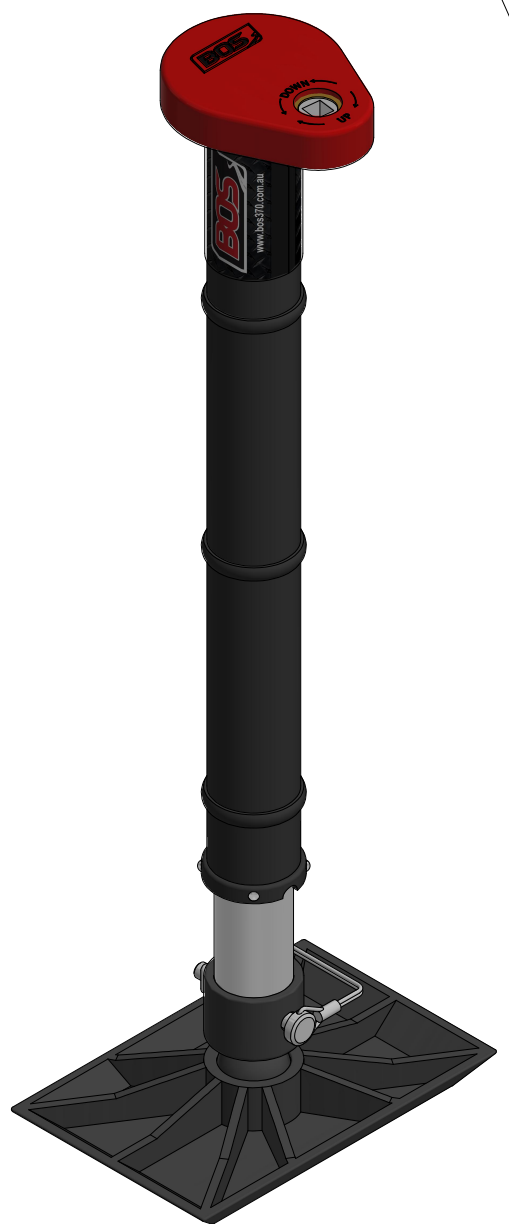

473-012
JOCKEY 500 UNIT 3 RIB - 10" DOUBLE ROAD SOLID PU WHEEL

Travel made easy

473-012

JOCKEY 500 UNIT 3 RIB - 10" DOUBLE ROAD SOLID PU WHEEL

SPECIFICATIONS - KEY FEATURES

- THIS 3-RIB UNIT, 473-SERIES IS IDEAL FOR SEMI AND OFFROAD DRAWBARS
- IDEAL FOR SINGLE CLAMPS
- IDEAL FOR SINGLE CLAMPS WITH 2 OR 3 SLOTS IN THEM
- THE ROAD PU TYRE GREAT FOR CONCRETE, GRASS AND SANDY SURFACES
- ALSO YOU WILL NEVER HAVE TO PUMP THEM UP
- ADDITIONAL EXTENSIONS AVAILABLE 120mm

Travel made easy 

473-012 JOCKEY 500 UNIT 3 RIB - 10" DOUBLE ROAD SOLID PU WHEEL

EXTENSION DETAILS - LOWER LUG POSITION

Travel made easy 

JOCKEY 500 UNIT 3 RIB

MAXIMUM LIFT DETAILS

TRAVEL POSITION

RETRACTED

MAXIMUM EXTENSION

MAXIMUM LIFT

MAXIMUM LIFT & SLOPE WITH 120mm EXTENSION

FULLY RETRACTED WITH LYNCH PIN TO LEAVE ON WHILE TRAVELLING

Travel made easy