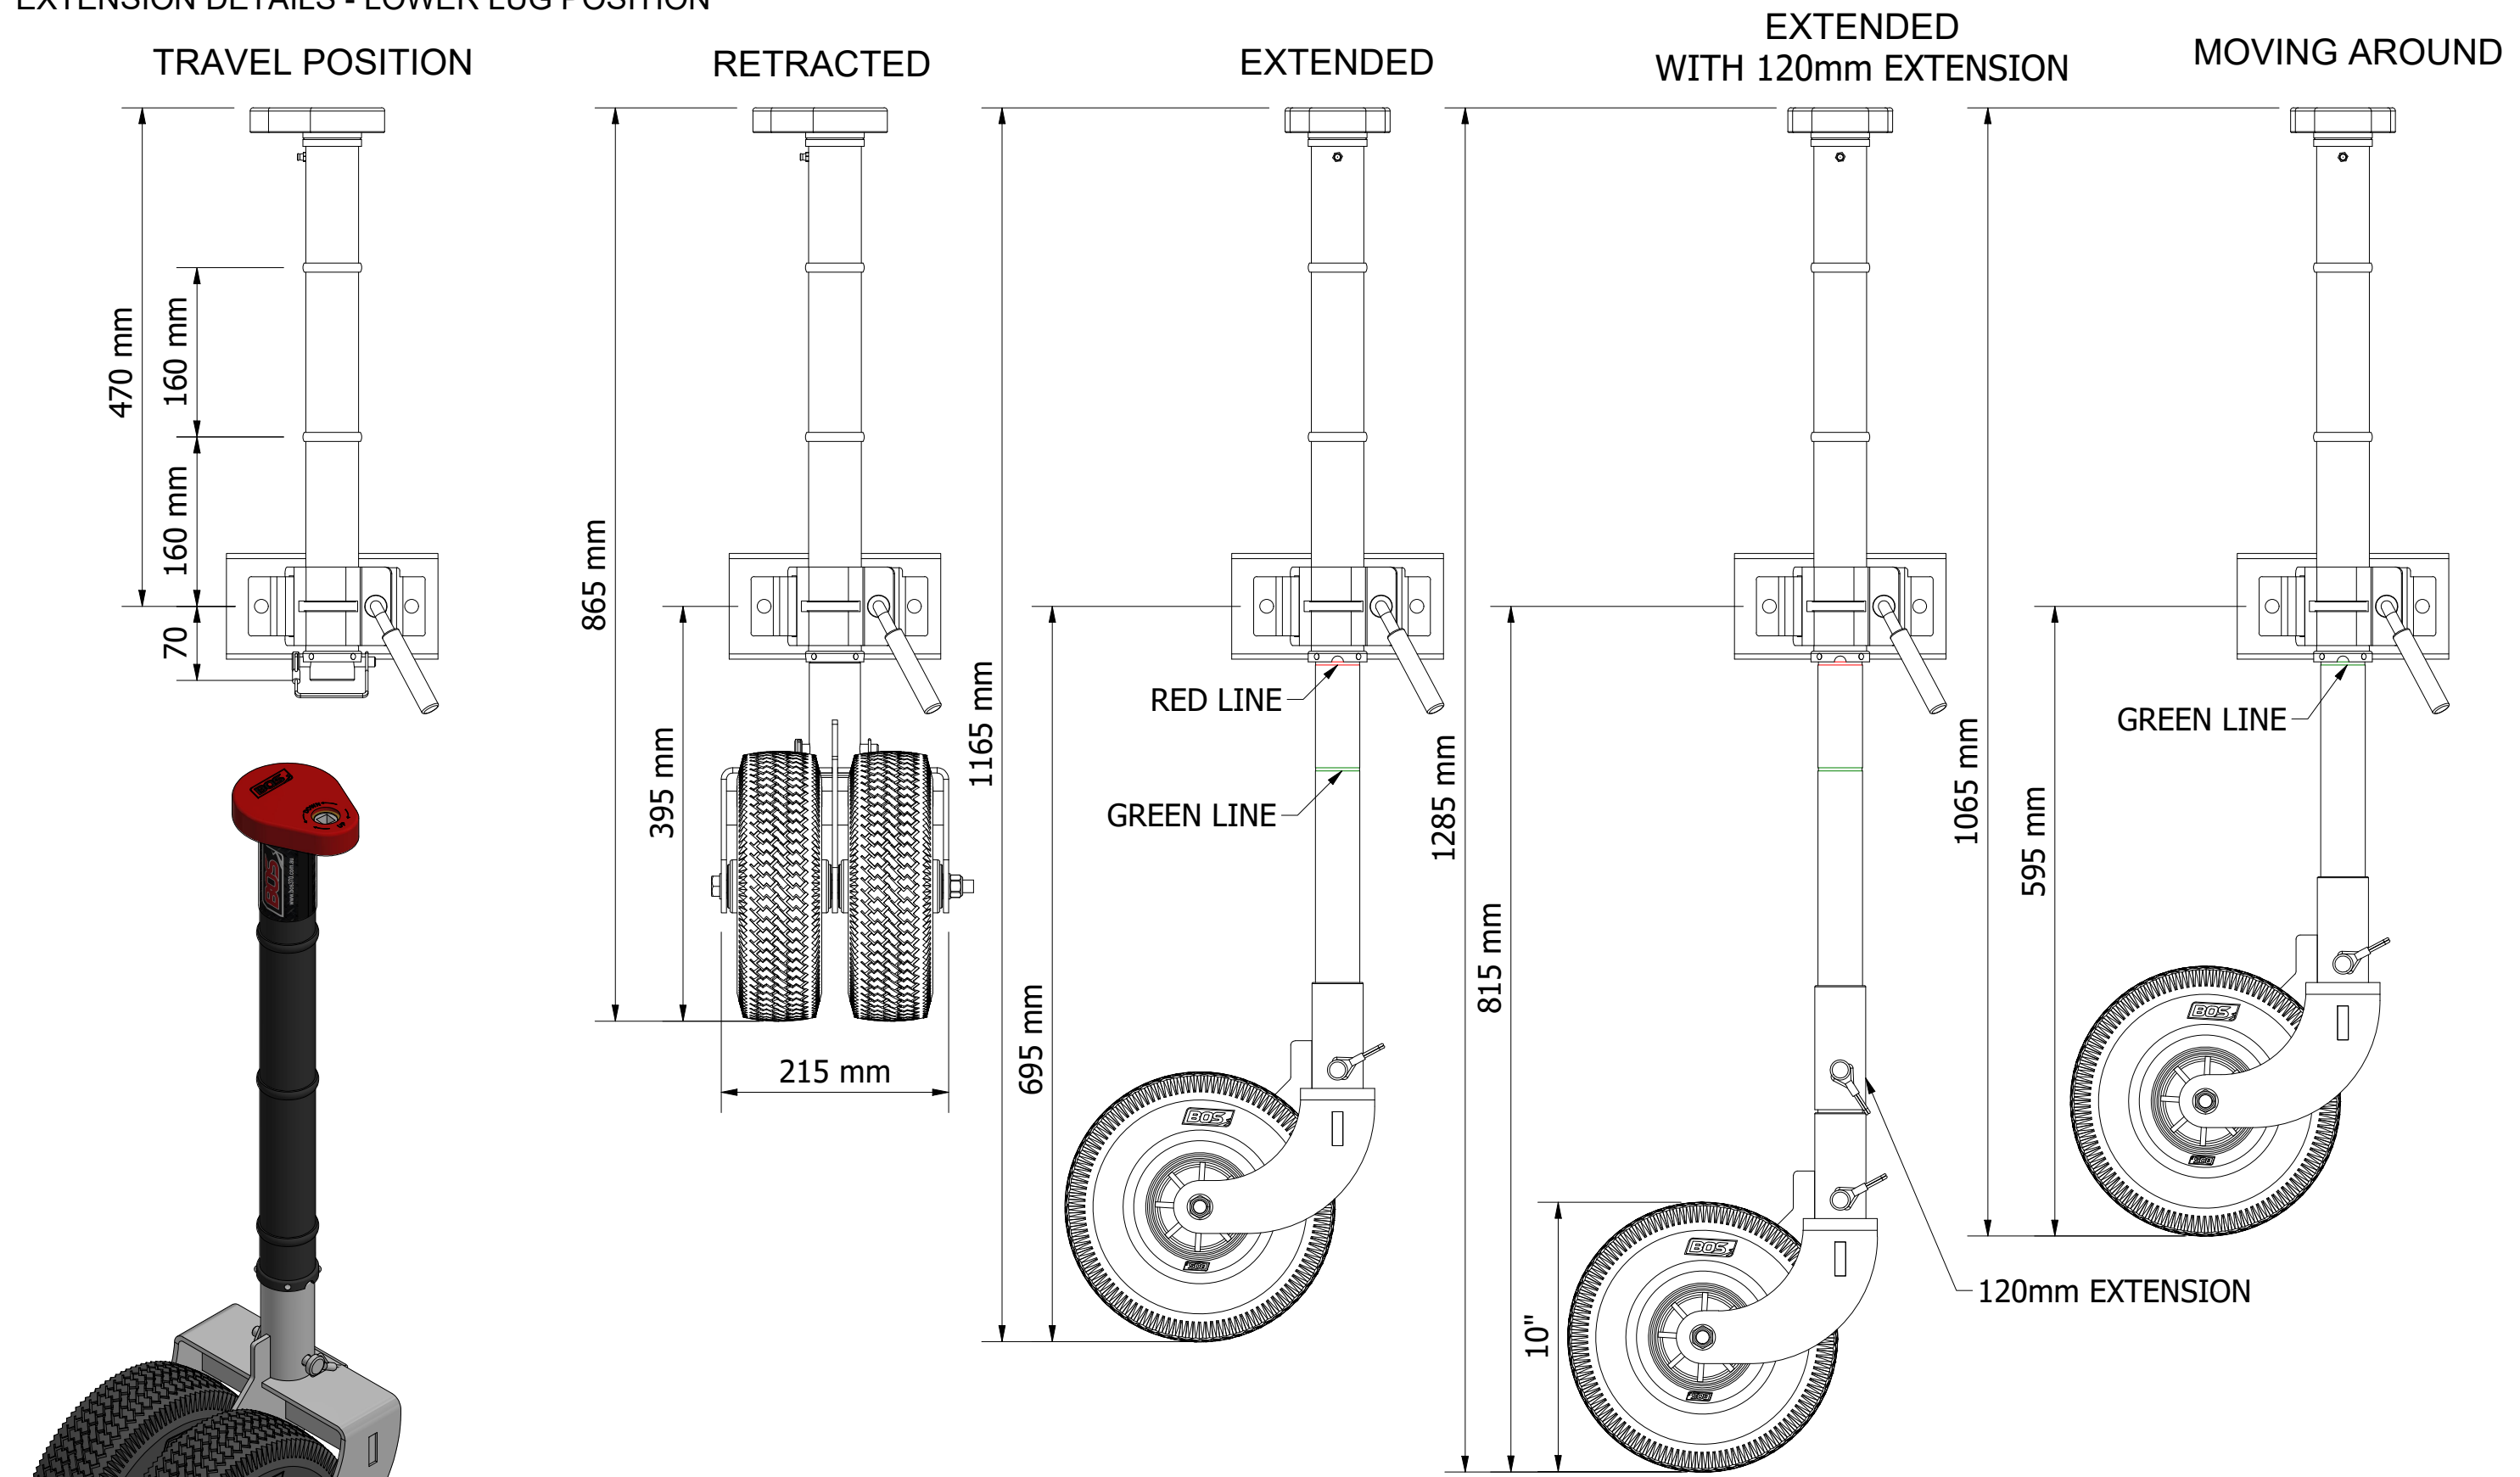

473-012
JOCKEY 500 UNIT 3 RIB - 10" DOUBLE ROAD SOLID PU WHEEL

Travel made easy

473-012

JOCKEY 500 UNIT 3 RIB - 10" DOUBLE ROAD SOLID PU WHEEL

SPECIFICATIONS - KEY FEATURES

- THIS 3-RIB UNIT, 473-SERIES IS IDEAL FOR SEMI AND OFFROAD DRAWBARS
- IDEAL FOR SINGLE CLAMPS
- IDEAL FOR SINGLE CLAMPS WITH 2 OR 3 SLOTS IN THEM
- THE ROAD PU TYRE GREAT FOR CONCRETE, GRASS AND SANDY SURFACES
- ALSO YOU WILL NEVER HAVE TO PUMP THEM UP
- ADDITIONAL EXTENSIONS AVAILABLE 120mm

Travel made easy 

473-012 JOCKEY 500 UNIT 3 RIB - 10" DOUBLE ROAD SOLID PU WHEEL

EXTENSION DETAILS - LOWER LUG POSITION

Travel made easy 

JOCKEY 500 UNIT 3 RIB

MAXIMUM LIFT DETAILS

TRAVEL POSITION

RETRACTED

MAXIMUM EXTENSION

MAXIMUM LIFT

MAXIMUM LIFT & SLOPE WITH 120mm EXTENSION

FULLY RETRACTED WITH LYNCH PIN TO LEAVE ON WHILE TRAVELLING

Travel made easy