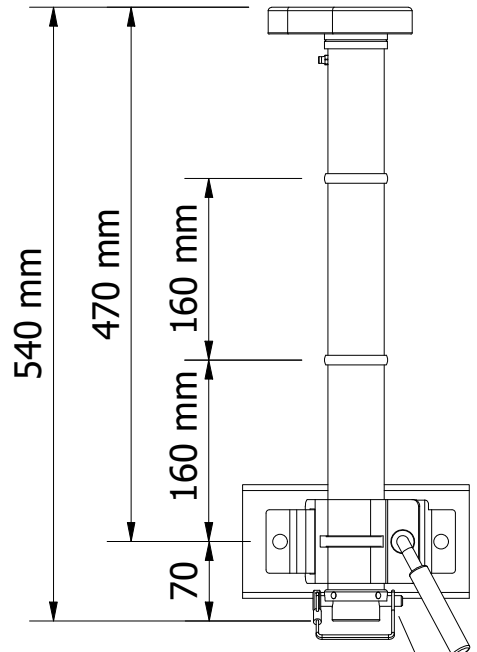

473-012
JOCKEY 500 UNIT 3 RIB - 10" DOUBLE ROAD SOLID PU WHEEL

Travel made easy

473-012

JOCKEY 500 UNIT 3 RIB - 10" DOUBLE ROAD SOLID PU WHEEL

SPECIFICATIONS - KEY FEATURES

- THIS 3-RIB UNIT, 473-SERIES IS IDEAL FOR SEMI AND OFFROAD DRAWBARS
- IDEAL FOR SINGLE CLAMPS
- IDEAL FOR SINGLE CLAMPS WITH 2 OR 3 SLOTS IN THEM
- THE ROAD PU TYRE GREAT FOR CONCRETE, GRASS AND SANDY SURFACES
- ALSO YOU WILL NEVER HAVE TO PUMP THEM UP
- ADDITIONAL EXTENSIONS AVAILABLE 120mm

Travel made easy 

473-012 JOCKEY 500 UNIT 3 RIB - 10" DOUBLE ROAD SOLID PU WHEEL

EXTENSION DETAILS - LOWER LUG POSITION

Travel made easy 

JOCKEY 500 UNIT 3 RIB

MAXIMUM LIFT DETAILS

TRAVEL POSITION

RETRACTED

MAXIMUM EXTENSION

MAXIMUM LIFT

MAXIMUM LIFT & SLOPE WITH 120mm EXTENSION

FULLY RETRACTED WITH LYNCH PIN TO LEAVE ON WHILE TRAVELLING

Travel made easy