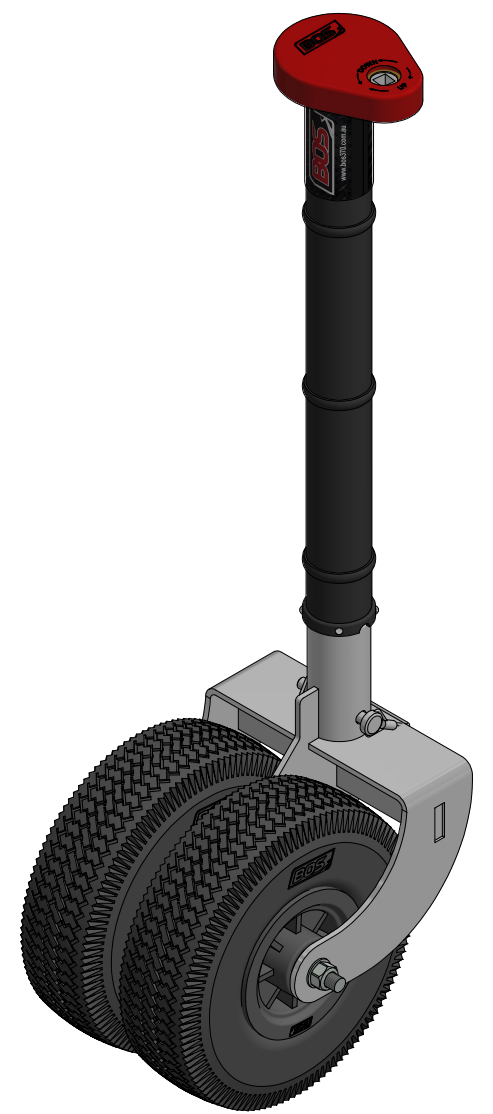

473-012
JOCKEY 500 UNIT 3 RIB - 10" DOUBLE ROAD SOLID PU WHEEL

Travel made easy

473-012

JOCKEY 500 UNIT 3 RIB - 10" DOUBLE ROAD SOLID PU WHEEL

SPECIFICATIONS - KEY FEATURES

- THIS 3-RIB UNIT, 473-SERIES IS IDEAL FOR SEMI AND OFFROAD DRAWBARS
- IDEAL FOR SINGLE CLAMPS
- IDEAL FOR SINGLE CLAMPS WITH 2 OR 3 SLOTS IN THEM
- THE ROAD PU TYRE GREAT FOR CONCRETE, GRASS AND SANDY SURFACES
- ALSO YOU WILL NEVER HAVE TO PUMP THEM UP
- ADDITIONAL EXTENSIONS AVAILABLE 120mm

Travel made easy 

473-012 JOCKEY 500 UNIT 3 RIB - 10" DOUBLE ROAD SOLID PU WHEEL

EXTENSION DETAILS - LOWER LUG POSITION

Travel made easy 

JOCKEY 500 UNIT 3 RIB

MAXIMUM LIFT DETAILS

TRAVEL POSITION

RETRACTED

MAXIMUM EXTENSION

MAXIMUM LIFT

MAXIMUM LIFT & SLOPE WITH 120mm EXTENSION

FULLY RETRACTED WITH LYNCH PIN TO LEAVE ON WHILE TRAVELLING

Travel made easy