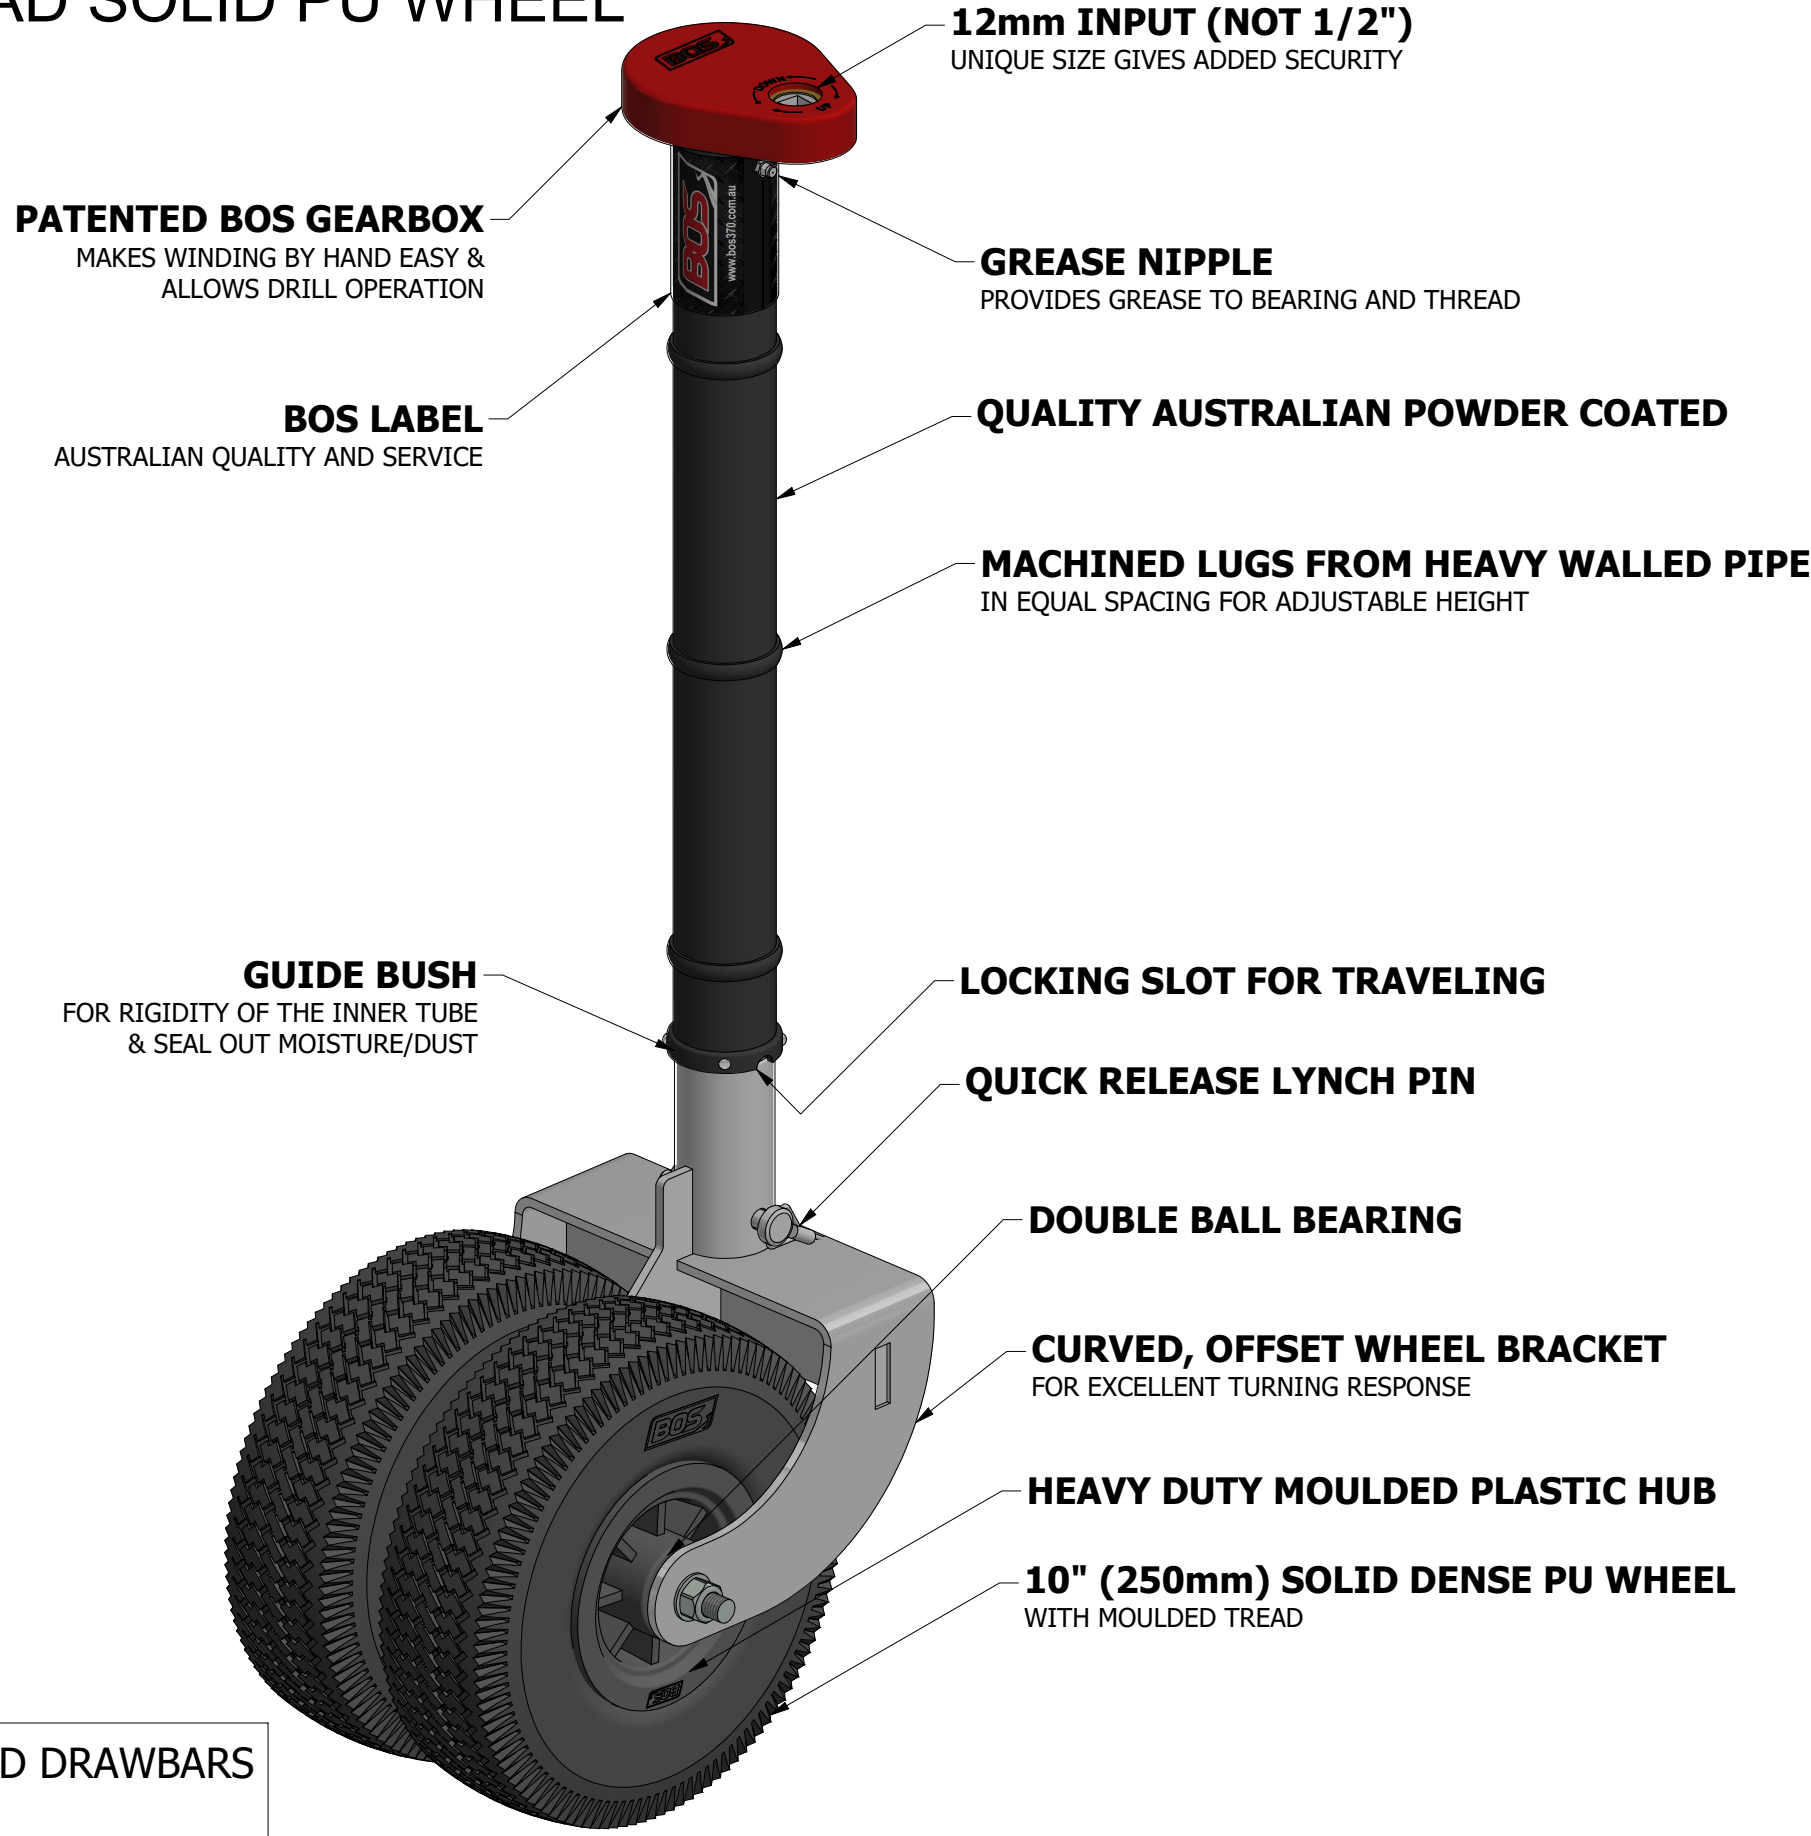

473-012
JOCKEY 500 UNIT 3 RIB - 10" DOUBLE ROAD SOLID PU WHEEL

Travel made easy

473-012

JOCKEY 500 UNIT 3 RIB - 10" DOUBLE ROAD SOLID PU WHEEL

SPECIFICATIONS - KEY FEATURES

- THIS 3-RIB UNIT, 473-SERIES IS IDEAL FOR SEMI AND OFFROAD DRAWBARS
- IDEAL FOR SINGLE CLAMPS
- IDEAL FOR SINGLE CLAMPS WITH 2 OR 3 SLOTS IN THEM
- THE ROAD PU TYRE GREAT FOR CONCRETE, GRASS AND SANDY SURFACES
- ALSO YOU WILL NEVER HAVE TO PUMP THEM UP
- ADDITIONAL EXTENSIONS AVAILABLE 120mm

Travel made easy 

473-012 JOCKEY 500 UNIT 3 RIB - 10" DOUBLE ROAD SOLID PU WHEEL

EXTENSION DETAILS - LOWER LUG POSITION

Travel made easy 

JOCKEY 500 UNIT 3 RIB

MAXIMUM LIFT DETAILS

TRAVEL POSITION

RETRACTED

MAXIMUM EXTENSION

MAXIMUM LIFT

MAXIMUM LIFT & SLOPE WITH 120mm EXTENSION

FULLY RETRACTED WITH LYNCH PIN TO LEAVE ON WHILE TRAVELLING

Travel made easy