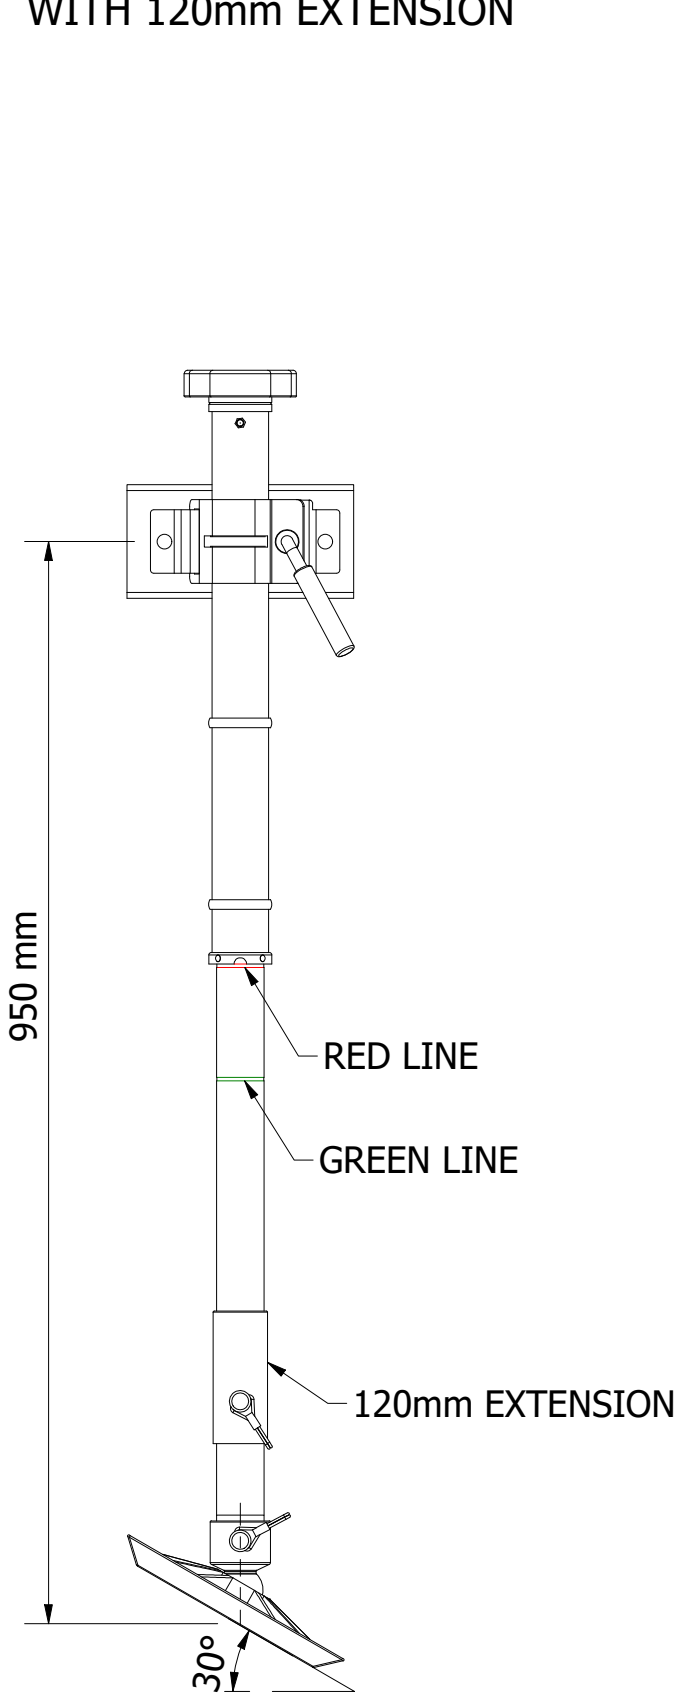

473-012
JOCKEY 500 UNIT 3 RIB - 10" DOUBLE ROAD SOLID PU WHEEL

Travel made easy

473-012

JOCKEY 500 UNIT 3 RIB - 10" DOUBLE ROAD SOLID PU WHEEL

SPECIFICATIONS - KEY FEATURES

- THIS 3-RIB UNIT, 473-SERIES IS IDEAL FOR SEMI AND OFFROAD DRAWBARS
- IDEAL FOR SINGLE CLAMPS
- IDEAL FOR SINGLE CLAMPS WITH 2 OR 3 SLOTS IN THEM
- THE ROAD PU TYRE GREAT FOR CONCRETE, GRASS AND SANDY SURFACES
- ALSO YOU WILL NEVER HAVE TO PUMP THEM UP
- ADDITIONAL EXTENSIONS AVAILABLE 120mm

Travel made easy 

473-012 JOCKEY 500 UNIT 3 RIB - 10" DOUBLE ROAD SOLID PU WHEEL

EXTENSION DETAILS - LOWER LUG POSITION

Travel made easy 

JOCKEY 500 UNIT 3 RIB

MAXIMUM LIFT DETAILS

TRAVEL POSITION

RETRACTED

MAXIMUM EXTENSION

MAXIMUM LIFT

MAXIMUM LIFT & SLOPE WITH 120mm EXTENSION

FULLY RETRACTED WITH LYNCH PIN TO LEAVE ON WHILE TRAVELLING

Travel made easy