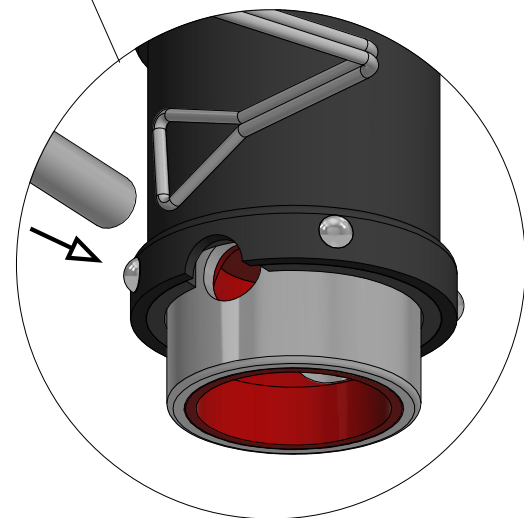

473-012
JOCKEY 500 UNIT 3 RIB - 10" DOUBLE ROAD SOLID PU WHEEL

Travel made easy

473-012

JOCKEY 500 UNIT 3 RIB - 10" DOUBLE ROAD SOLID PU WHEEL

SPECIFICATIONS - KEY FEATURES

- THIS 3-RIB UNIT, 473-SERIES IS IDEAL FOR SEMI AND OFFROAD DRAWBARS
- IDEAL FOR SINGLE CLAMPS
- IDEAL FOR SINGLE CLAMPS WITH 2 OR 3 SLOTS IN THEM
- THE ROAD PU TYRE GREAT FOR CONCRETE, GRASS AND SANDY SURFACES
- ALSO YOU WILL NEVER HAVE TO PUMP THEM UP
- ADDITIONAL EXTENSIONS AVAILABLE 120mm

Travel made easy 

473-012 JOCKEY 500 UNIT 3 RIB - 10" DOUBLE ROAD SOLID PU WHEEL

EXTENSION DETAILS - LOWER LUG POSITION

Travel made easy 

JOCKEY 500 UNIT 3 RIB

MAXIMUM LIFT DETAILS

TRAVEL POSITION

RETRACTED

MAXIMUM EXTENSION

MAXIMUM LIFT

MAXIMUM LIFT & SLOPE WITH 120mm EXTENSION

FULLY RETRACTED WITH LYNCH PIN TO LEAVE ON WHILE TRAVELLING

Travel made easy