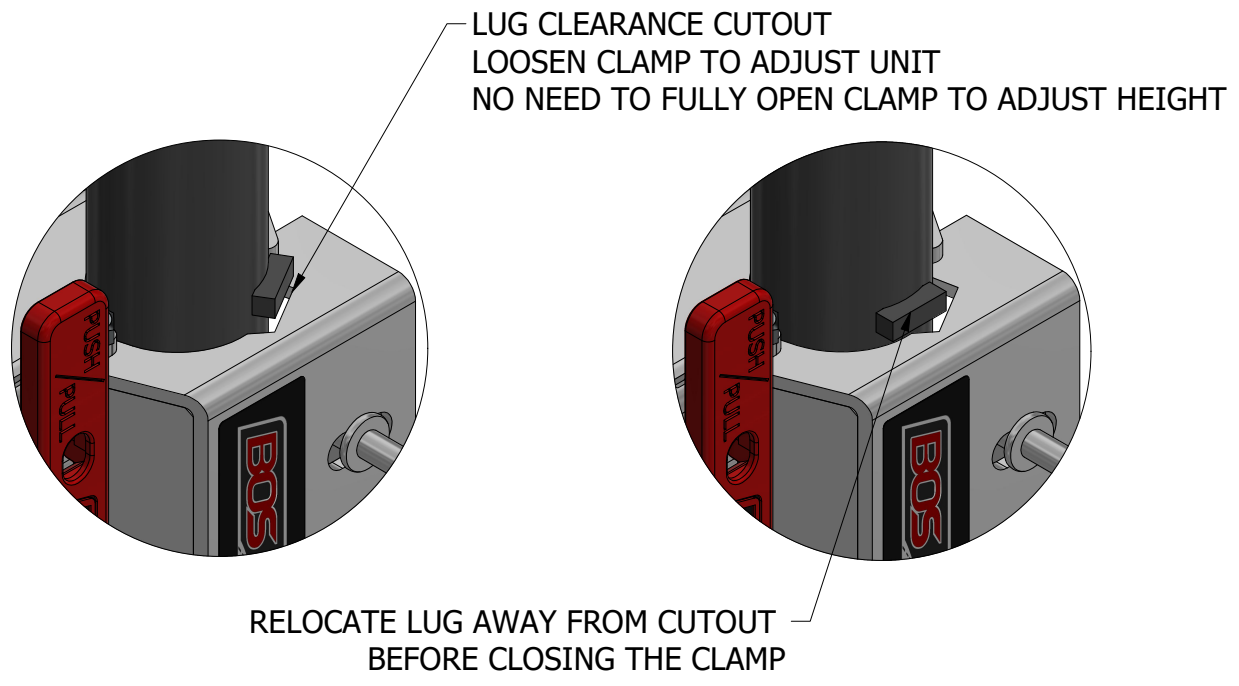

350-002
OPTIONAL
WHEEL MOUNT

LONGER M12x100 BOLT OPTION **010-063**
FOR WIDER (125mm) FRAME