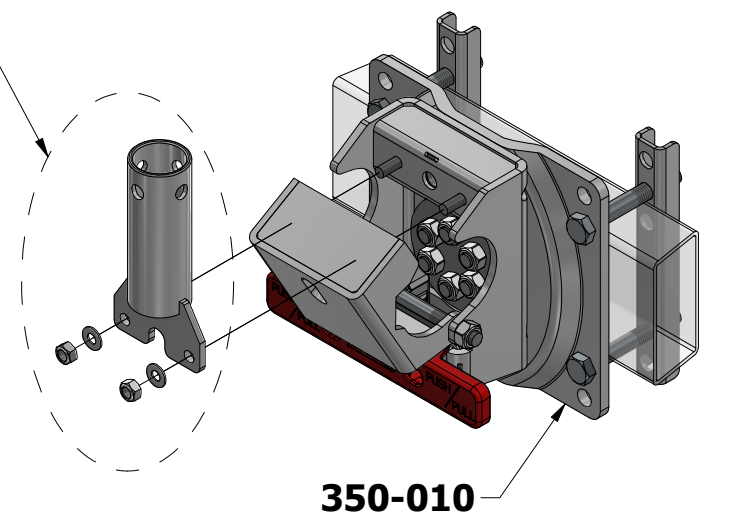

350-002
OPTIONAL
WHEEL MOUNT

LONGER M12x100 BOLT OPTION **010-063**
FOR WIDER (125mm) FRAME