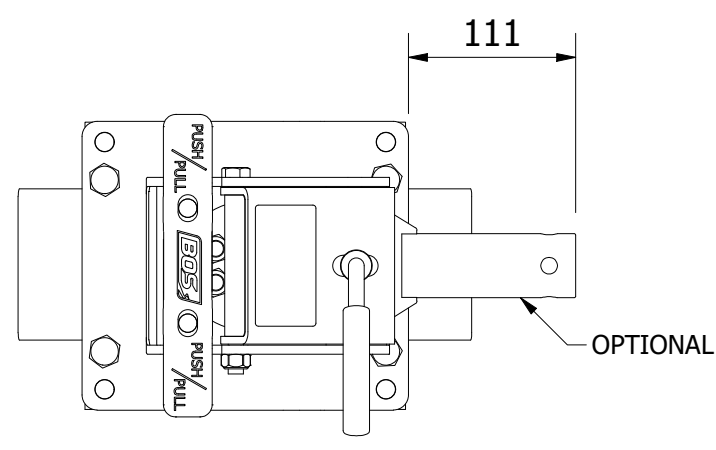

# BLACK OPS WHEEL FIXED MANUAL - 8" DOUBLE OFFSET SOLID RUBBER WHEEL WITH SWING AWAY

EXTENSION DETAILS - MIDDLE LUG POSITION

TRAVEL POSITION

RETRACTED

EXTENDED

MOVING AROUND

Travel made easy

682-008

# BLACK OPS WHEEL FIXED MANUAL - 8" DOUBLE OFFSET SOLID RUBBER WHEEL WITH SWING AWAY

MAXIMUM LIFT DETAILS

Travel made easy

## SWING AWAY DETAIL

**350-002**  
OPTIONAL  
WHEEL MOUNT

LONGER M12x100 BOLT OPTION **010-063**  
FOR WIDER (125mm) FRAME

682-008