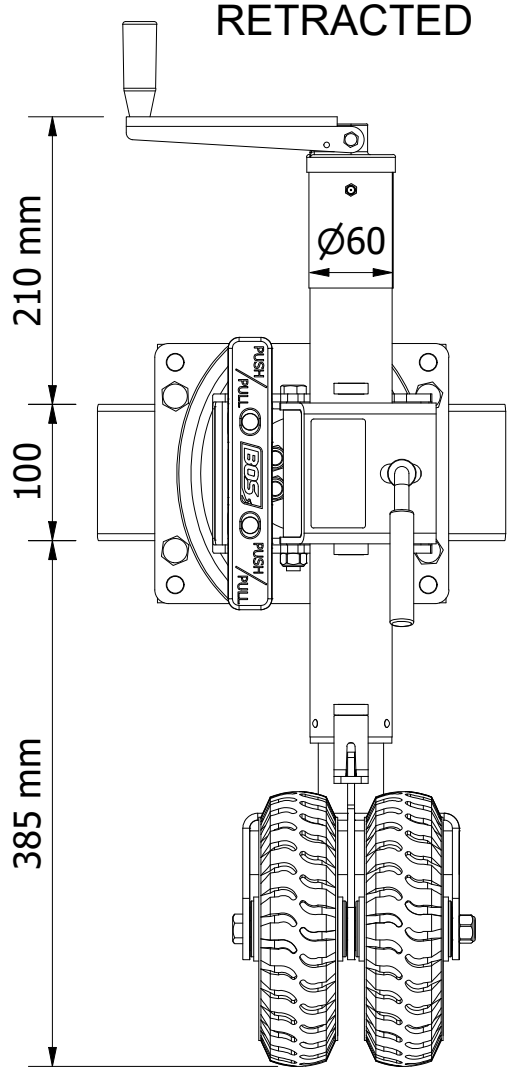

682-008

BLACK OPS WHEEL FIXED MANUAL - 8" DOUBLE OFFSET SOLID RUBBER WHEEL WITH SWING AWAY

Travel made easy

682-008

# BLACK OPS WHEEL FIXED MANUAL - 8" DOUBLE OFFSET SOLID RUBBER WHEEL WITH SWING AWAY

SPECIFICATIONS - KEY FEATURES

*Travel made easy* 

682-008

# BLACK OPS WHEEL FIXED MANUAL - 8" DOUBLE OFFSET SOLID RUBBER WHEEL WITH SWING AWAY

EXTENSION DETAILS - MIDDLE LUG POSITION

TRAVEL POSITION

RETRACTED

EXTENDED

MOVING AROUND

Travel made easy

682-008

# BLACK OPS WHEEL FIXED MANUAL - 8" DOUBLE OFFSET SOLID RUBBER WHEEL WITH SWING AWAY

MAXIMUM LIFT DETAILS

Travel made easy