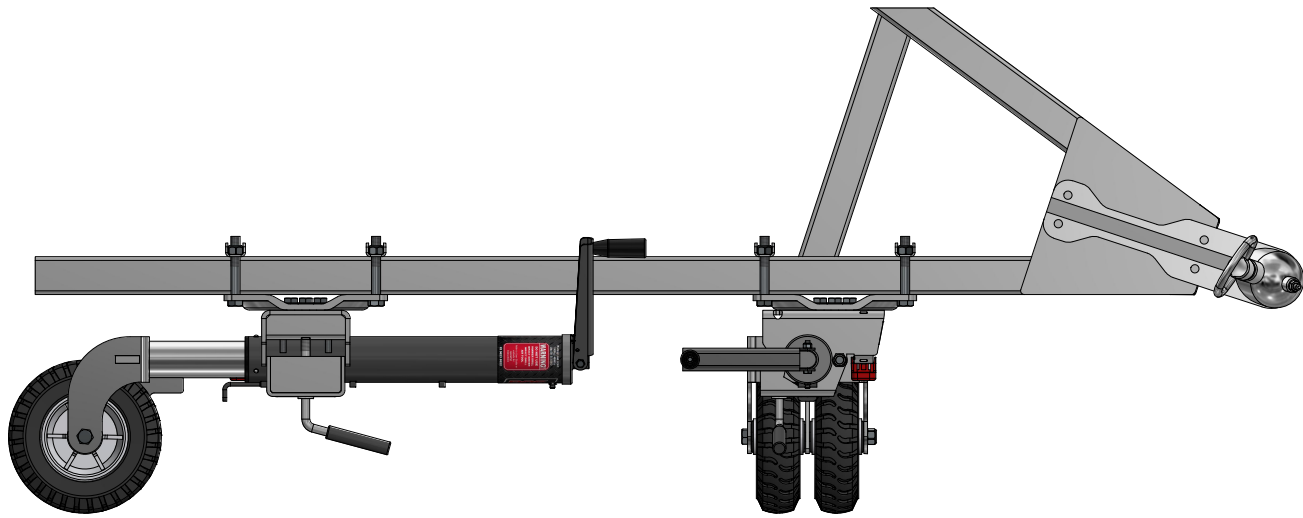

682-008

BLACK OPS WHEEL FIXED MANUAL - 8" DOUBLE OFFSET SOLID RUBBER WHEEL WITH SWING AWAY

Travel made easy

682-008

# BLACK OPS WHEEL FIXED MANUAL - 8" DOUBLE OFFSET SOLID RUBBER WHEEL WITH SWING AWAY

SPECIFICATIONS - KEY FEATURES

*Travel made easy* 

682-008

# BLACK OPS WHEEL FIXED MANUAL - 8" DOUBLE OFFSET SOLID RUBBER WHEEL WITH SWING AWAY

MAXIMUM LIFT DETAILS

Travel made easy

# BLACK OPS WHEEL FIXED MANUAL - 8" DOUBLE OFFSET SOLID RUBBER WHEEL WITH SWING AWAY

INSTALLATION OPTIONS

DRIVER SIDE INSTALLATION

PASSENGER SIDE INSTALLATION

TOP VIEW - DRIVER SIDE