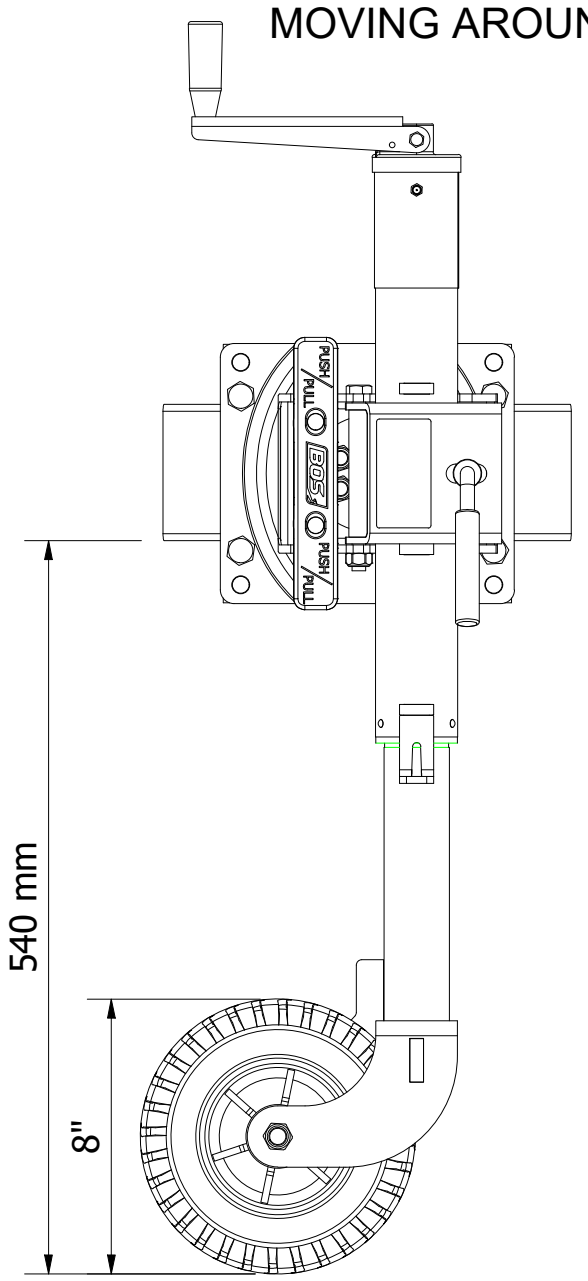

# BLACK OPS WHEEL FIXED MANUAL - 8" DOUBLE OFFSET SOLID RUBBER WHEEL WITH SWING AWAY

SPECIFICATIONS - KEY FEATURES

*Travel made easy* 

682-008

# BLACK OPS WHEEL FIXED MANUAL - 8" DOUBLE OFFSET SOLID RUBBER WHEEL WITH SWING AWAY

EXTENSION DETAILS - MIDDLE LUG POSITION

TRAVEL POSITION

RETRACTED

EXTENDED

MOVING AROUND

Travel made easy

682-008

# BLACK OPS WHEEL FIXED MANUAL - 8" DOUBLE OFFSET SOLID RUBBER WHEEL WITH SWING AWAY

MAXIMUM LIFT DETAILS

Travel made easy

## SWING AWAY DETAIL

**350-002**  
OPTIONAL  
WHEEL MOUNT

LONGER M12x100 BOLT OPTION **010-063**  
FOR WIDER (125mm) FRAME

682-008