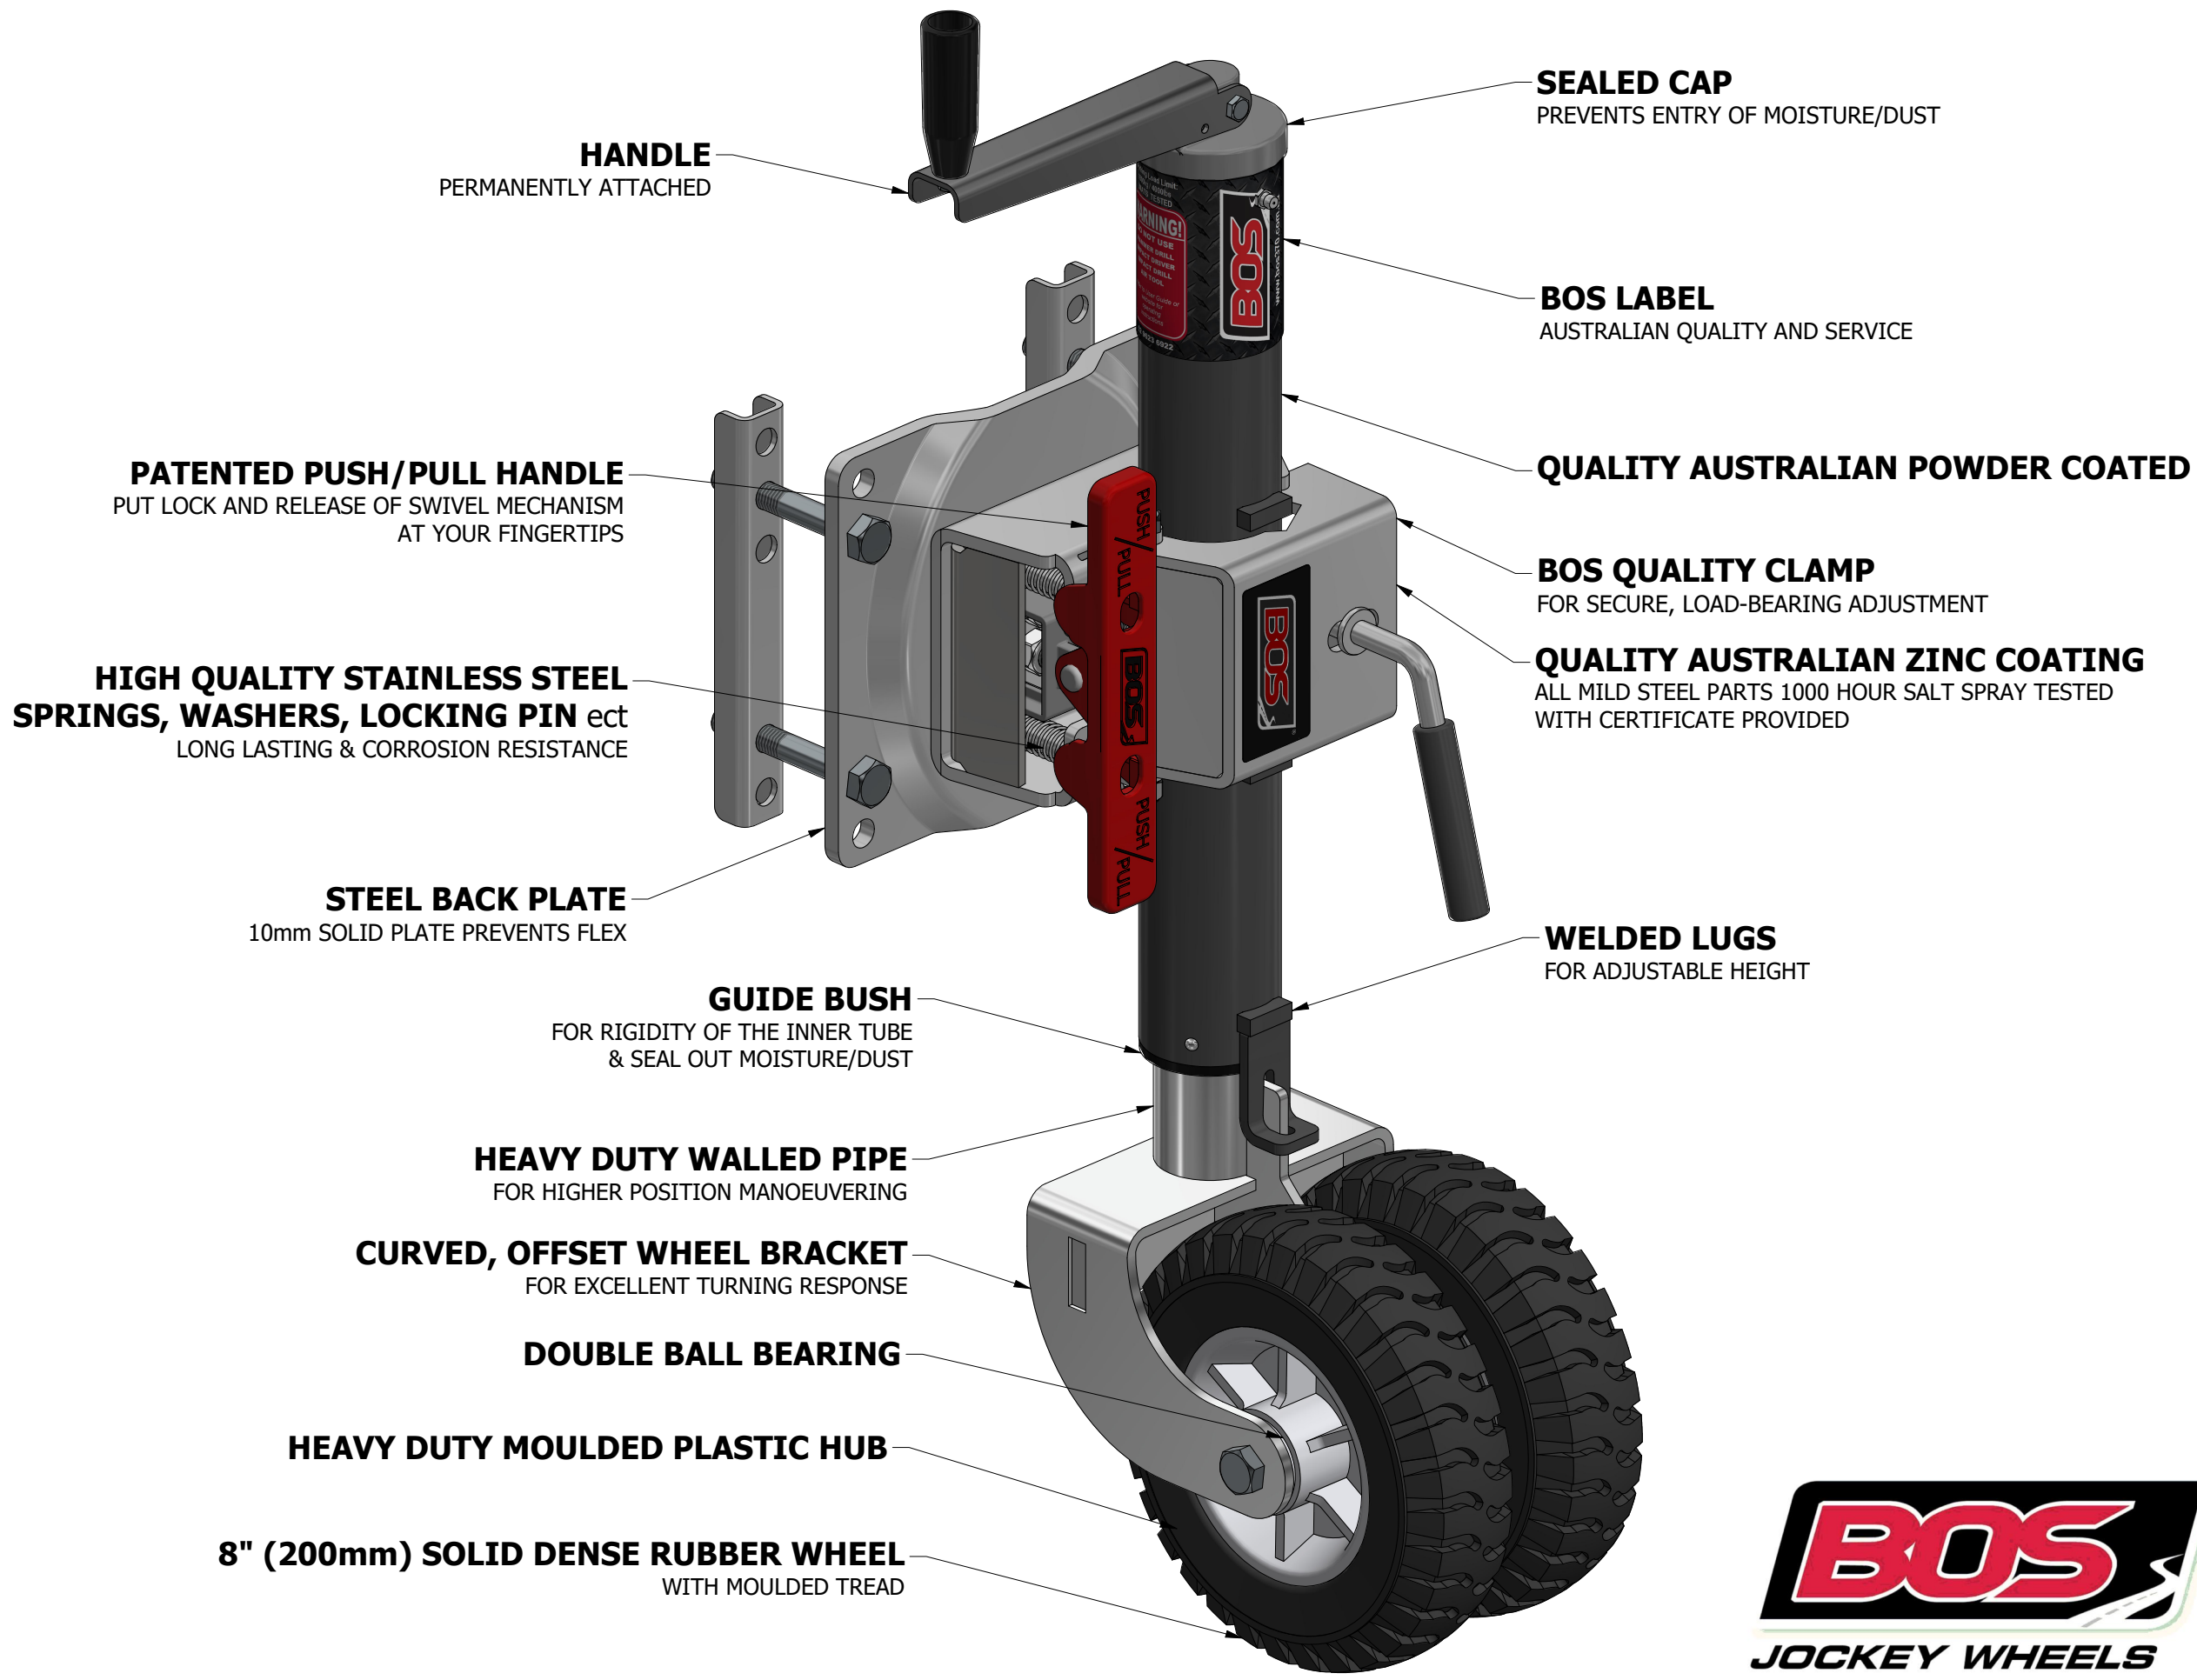

682-008

BLACK OPS WHEEL FIXED MANUAL - 8" DOUBLE OFFSET SOLID RUBBER WHEEL WITH SWING AWAY

Travel made easy

682-008

# BLACK OPS WHEEL FIXED MANUAL - 8" DOUBLE OFFSET SOLID RUBBER WHEEL WITH SWING AWAY

SPECIFICATIONS - KEY FEATURES

*Travel made easy* 

682-008

# BLACK OPS WHEEL FIXED MANUAL - 8" DOUBLE OFFSET SOLID RUBBER WHEEL WITH SWING AWAY

EXTENSION DETAILS - MIDDLE LUG POSITION

TRAVEL POSITION

RETRACTED

EXTENDED

MOVING AROUND

Travel made easy

682-008

# BLACK OPS WHEEL FIXED MANUAL - 8" DOUBLE OFFSET SOLID RUBBER WHEEL WITH SWING AWAY

MAXIMUM LIFT DETAILS

Travel made easy