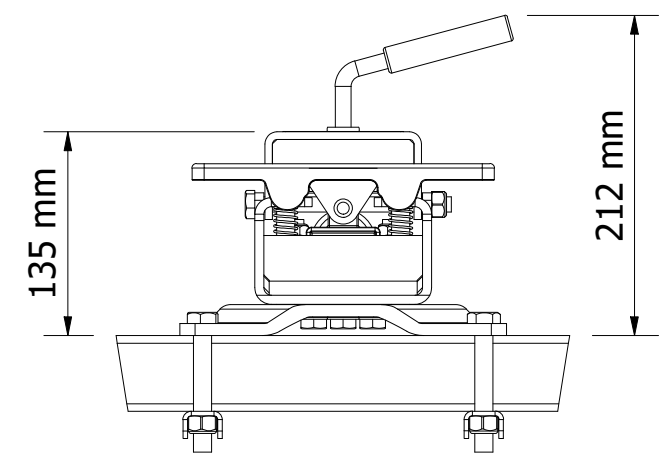

# BLACK OPS WHEEL FIXED MANUAL - 8" DOUBLE OFFSET SOLID RUBBER WHEEL WITH SWING AWAY

SPECIFICATIONS - KEY FEATURES

*Travel made easy* 

682-008

# BLACK OPS WHEEL FIXED MANUAL - 8" DOUBLE OFFSET SOLID RUBBER WHEEL WITH SWING AWAY

EXTENSION DETAILS - MIDDLE LUG POSITION

TRAVEL POSITION

RETRACTED

EXTENDED

MOVING AROUND

Travel made easy

682-008

# BLACK OPS WHEEL FIXED MANUAL - 8" DOUBLE OFFSET SOLID RUBBER WHEEL WITH SWING AWAY

MAXIMUM LIFT DETAILS

Travel made easy

## SWING AWAY DETAIL

**350-002**  
OPTIONAL  
WHEEL MOUNT

LONGER M12x100 BOLT OPTION **010-063**  
FOR WIDER (125mm) FRAME

682-008