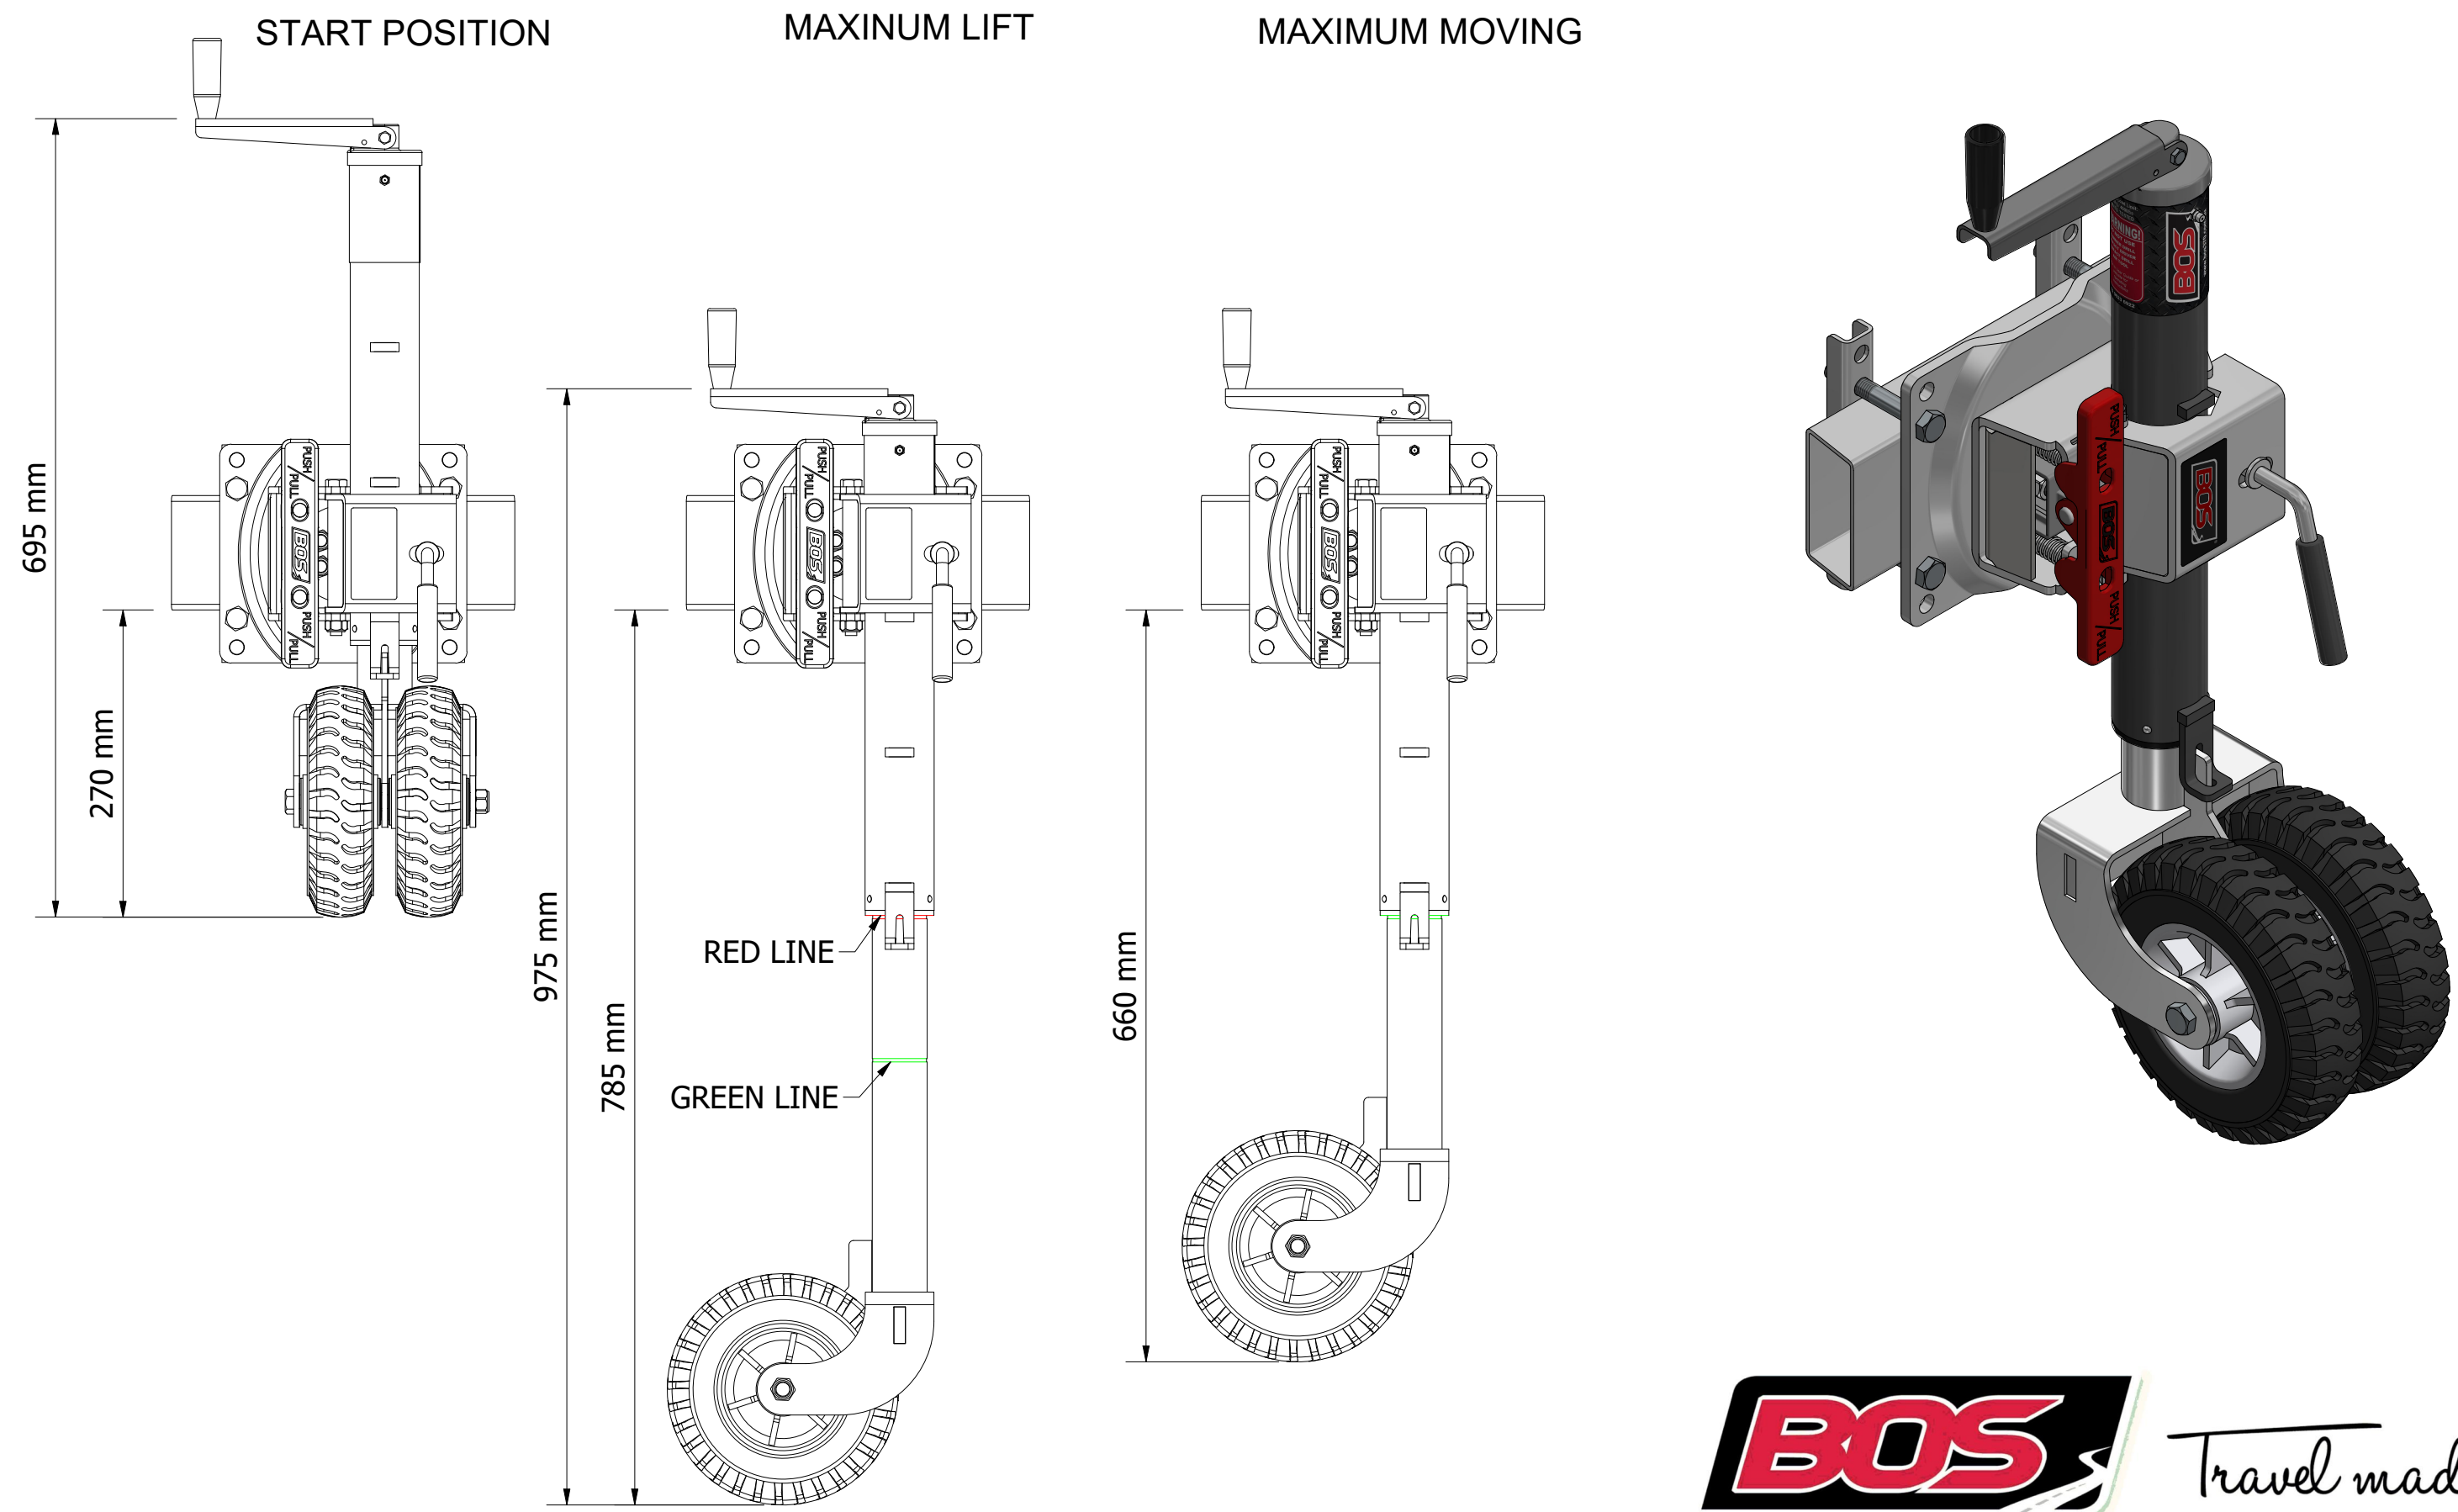

# BLACK OPS WHEEL FIXED MANUAL - 8" DOUBLE OFFSET SOLID RUBBER WHEEL WITH SWING AWAY

SPECIFICATIONS - KEY FEATURES

*Travel made easy* 

682-008

# BLACK OPS WHEEL FIXED MANUAL - 8" DOUBLE OFFSET SOLID RUBBER WHEEL WITH SWING AWAY

EXTENSION DETAILS - MIDDLE LUG POSITION

TRAVEL POSITION

RETRACTED

EXTENDED

MOVING AROUND

Travel made easy

682-008

# BLACK OPS WHEEL FIXED MANUAL - 8" DOUBLE OFFSET SOLID RUBBER WHEEL WITH SWING AWAY

MAXIMUM LIFT DETAILS

Travel made easy

# BLACK OPS WHEEL FIXED MANUAL - 8" DOUBLE OFFSET SOLID RUBBER WHEEL WITH SWING AWAY

INSTALLATION OPTIONS

DRIVER SIDE INSTALLATION

PASSENGER SIDE INSTALLATION

TOP VIEW - DRIVER SIDE