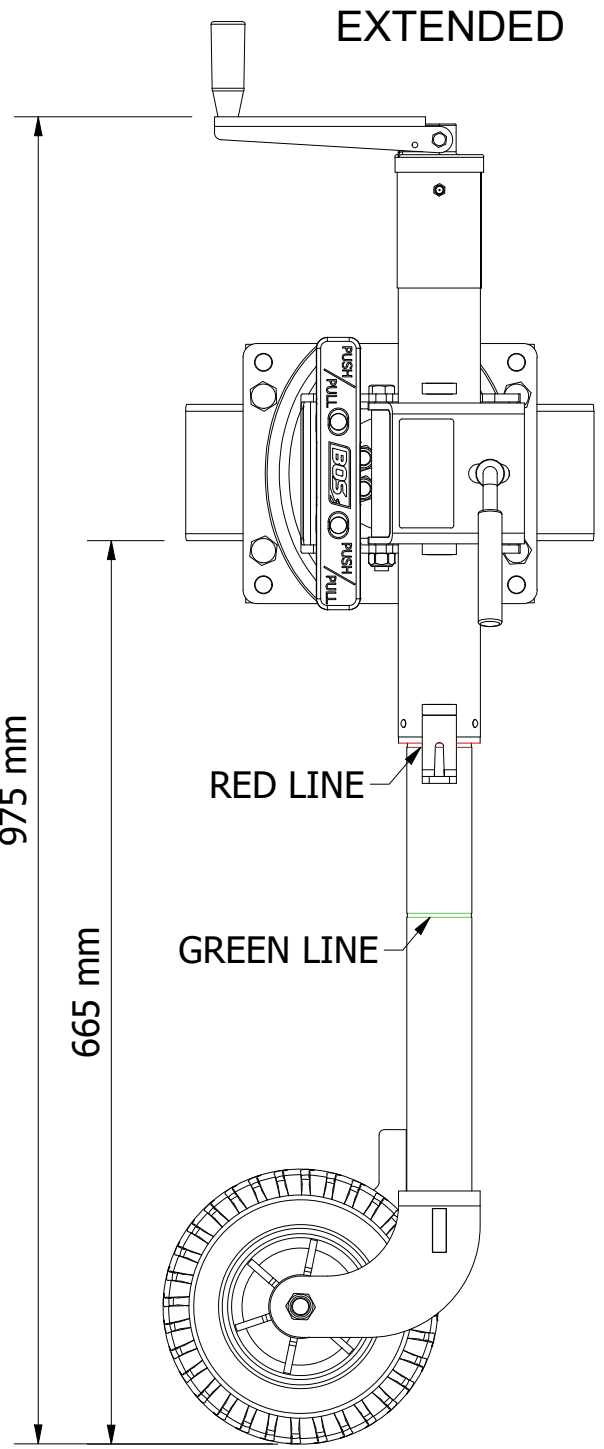

682-008

BLACK OPS WHEEL FIXED MANUAL - 8" DOUBLE OFFSET SOLID RUBBER WHEEL WITH SWING AWAY

Travel made easy

682-008

# BLACK OPS WHEEL FIXED MANUAL - 8" DOUBLE OFFSET SOLID RUBBER WHEEL WITH SWING AWAY

SPECIFICATIONS - KEY FEATURES

*Travel made easy* 

682-008

# BLACK OPS WHEEL FIXED MANUAL - 8" DOUBLE OFFSET SOLID RUBBER WHEEL WITH SWING AWAY

EXTENSION DETAILS - MIDDLE LUG POSITION

TRAVEL POSITION

RETRACTED

EXTENDED

MOVING AROUND

Travel made easy

682-008

# BLACK OPS WHEEL FIXED MANUAL - 8" DOUBLE OFFSET SOLID RUBBER WHEEL WITH SWING AWAY

MAXIMUM LIFT DETAILS

Travel made easy