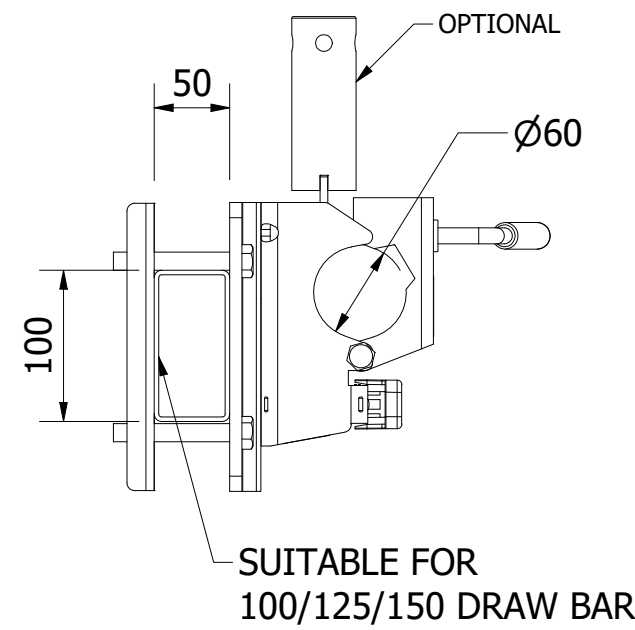

# BLACK OPS WHEEL FIXED MANUAL - 8" DOUBLE OFFSET SOLID RUBBER WHEEL WITH SWING AWAY

SPECIFICATIONS - KEY FEATURES

*Travel made easy* 

682-008

# BLACK OPS WHEEL FIXED MANUAL - 8" DOUBLE OFFSET SOLID RUBBER WHEEL WITH SWING AWAY

EXTENSION DETAILS - MIDDLE LUG POSITION

TRAVEL POSITION

RETRACTED

EXTENDED

MOVING AROUND

Travel made easy

682-008

# BLACK OPS WHEEL FIXED MANUAL - 8" DOUBLE OFFSET SOLID RUBBER WHEEL WITH SWING AWAY

MAXIMUM LIFT DETAILS

Travel made easy

## SWING AWAY DETAIL

**350-002**  
OPTIONAL  
WHEEL MOUNT

LONGER M12x100 BOLT OPTION **010-063**  
FOR WIDER (125mm) FRAME

682-008