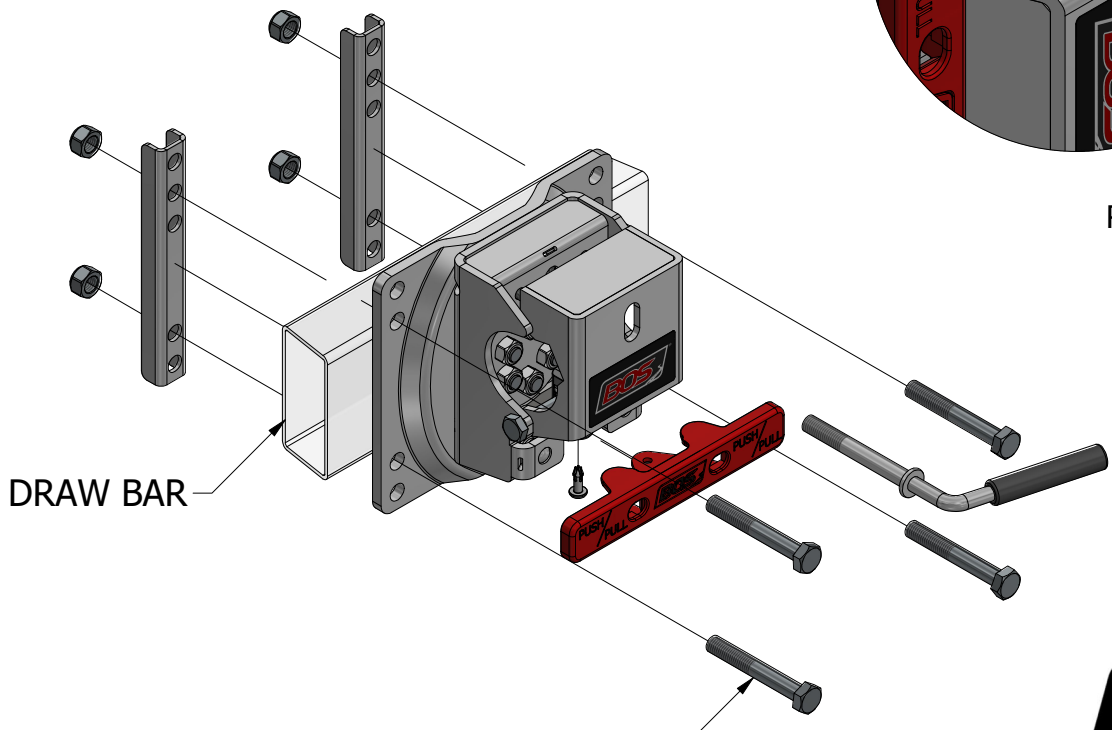

350-002
OPTIONAL
WHEEL MOUNT

LONGER M12x100 BOLT OPTION **010-063**
FOR WIDER (125mm) FRAME