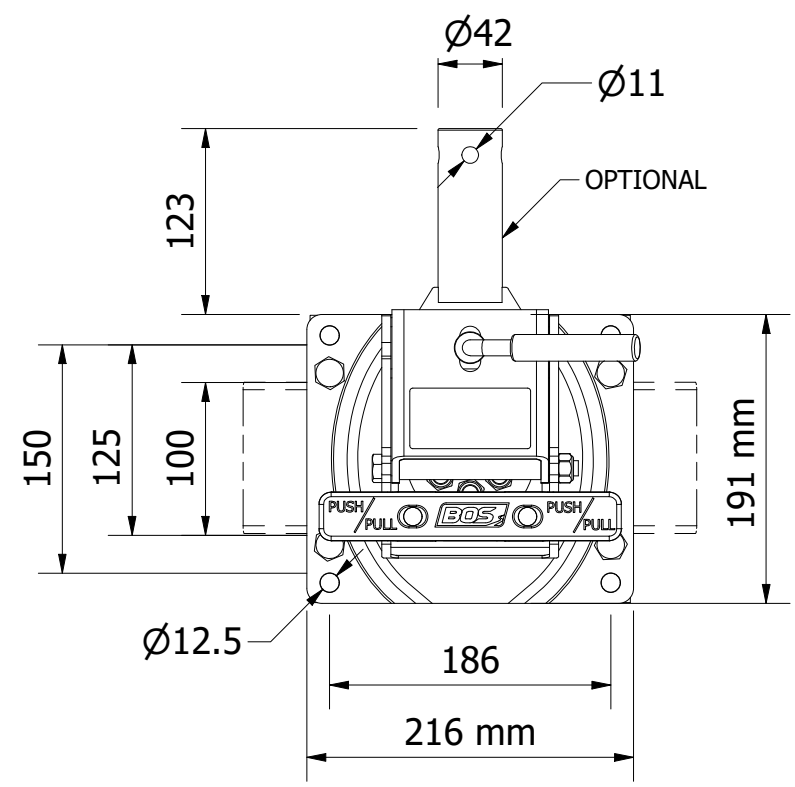

# BLACK OPS WHEEL FIXED MANUAL - 8" DOUBLE OFFSET SOLID RUBBER WHEEL WITH SWING AWAY

SPECIFICATIONS - KEY FEATURES

*Travel made easy* 

682-008

# BLACK OPS WHEEL FIXED MANUAL - 8" DOUBLE OFFSET SOLID RUBBER WHEEL WITH SWING AWAY

EXTENSION DETAILS - MIDDLE LUG POSITION

TRAVEL POSITION

RETRACTED

EXTENDED

MOVING AROUND

Travel made easy

682-008

# BLACK OPS WHEEL FIXED MANUAL - 8" DOUBLE OFFSET SOLID RUBBER WHEEL WITH SWING AWAY

MAXIMUM LIFT DETAILS

Travel made easy

## SWING AWAY DETAIL

**350-002**  
OPTIONAL  
WHEEL MOUNT

LONGER M12x100 BOLT OPTION **010-063**  
FOR WIDER (125mm) FRAME

682-008