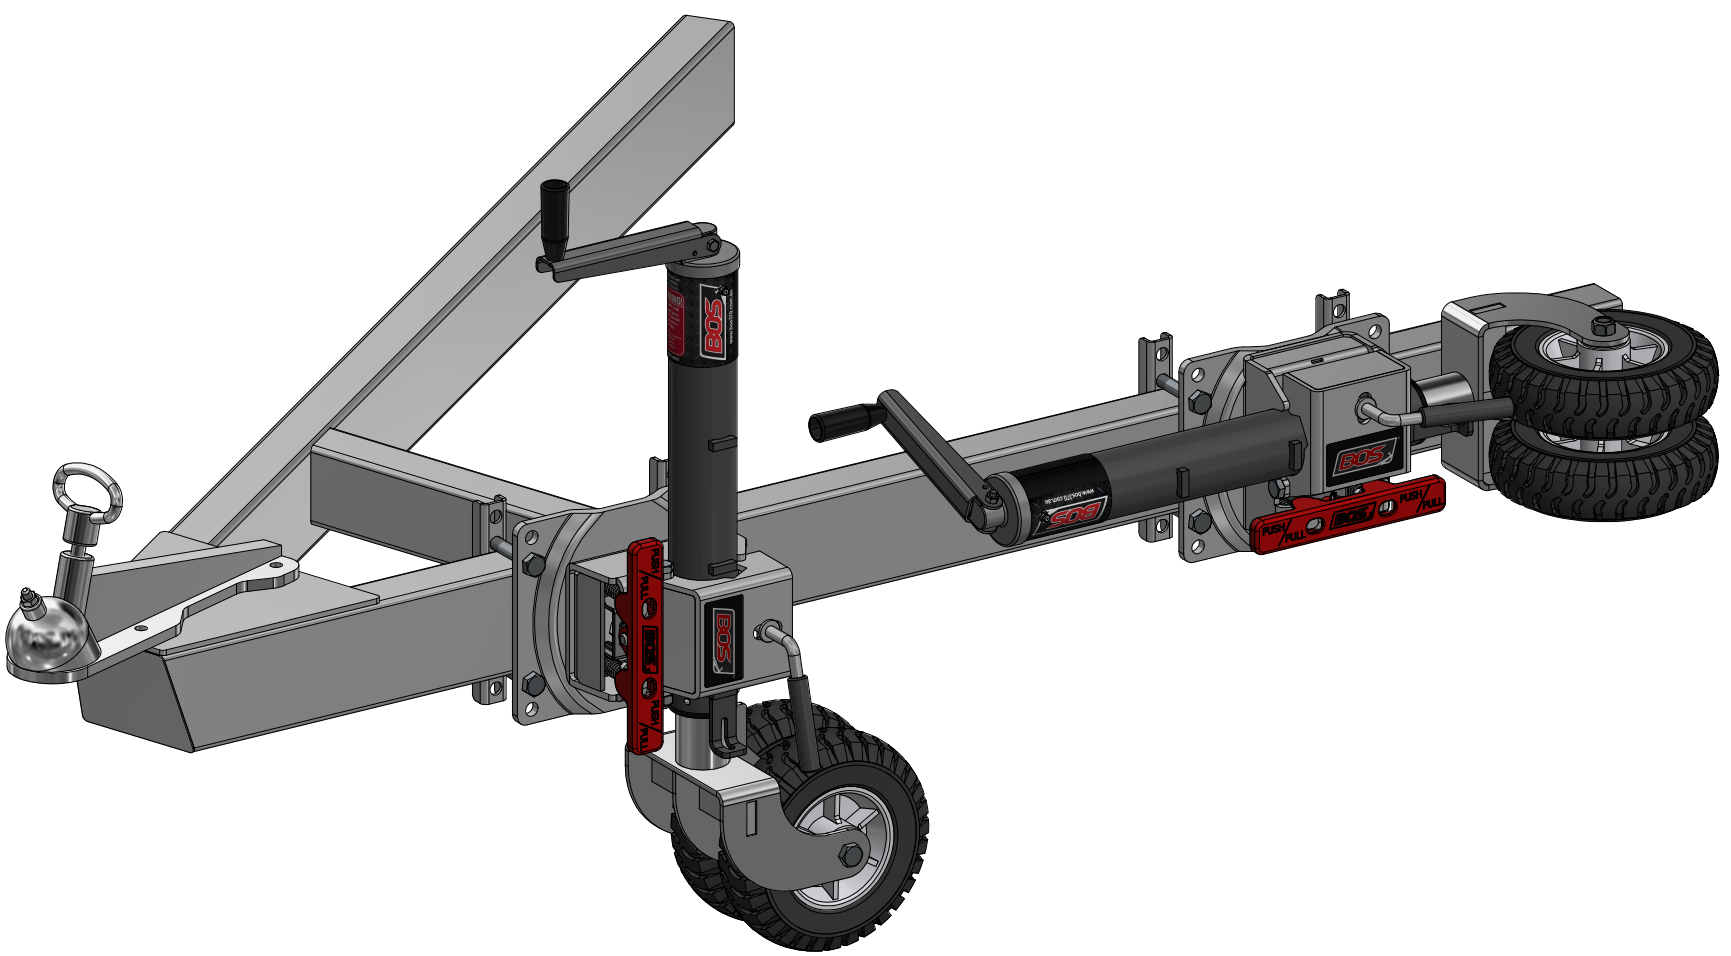

682-008

BLACK OPS WHEEL FIXED MANUAL - 8" DOUBLE OFFSET SOLID RUBBER WHEEL WITH SWING AWAY

Travel made easy

682-008

# BLACK OPS WHEEL FIXED MANUAL - 8" DOUBLE OFFSET SOLID RUBBER WHEEL WITH SWING AWAY

SPECIFICATIONS - KEY FEATURES

*Travel made easy* 

682-008

# BLACK OPS WHEEL FIXED MANUAL - 8" DOUBLE OFFSET SOLID RUBBER WHEEL WITH SWING AWAY

MAXIMUM LIFT DETAILS

Travel made easy

# BLACK OPS WHEEL FIXED MANUAL - 8" DOUBLE OFFSET SOLID RUBBER WHEEL WITH SWING AWAY

INSTALLATION OPTIONS

DRIVER SIDE INSTALLATION

PASSENGER SIDE INSTALLATION

TOP VIEW - DRIVER SIDE