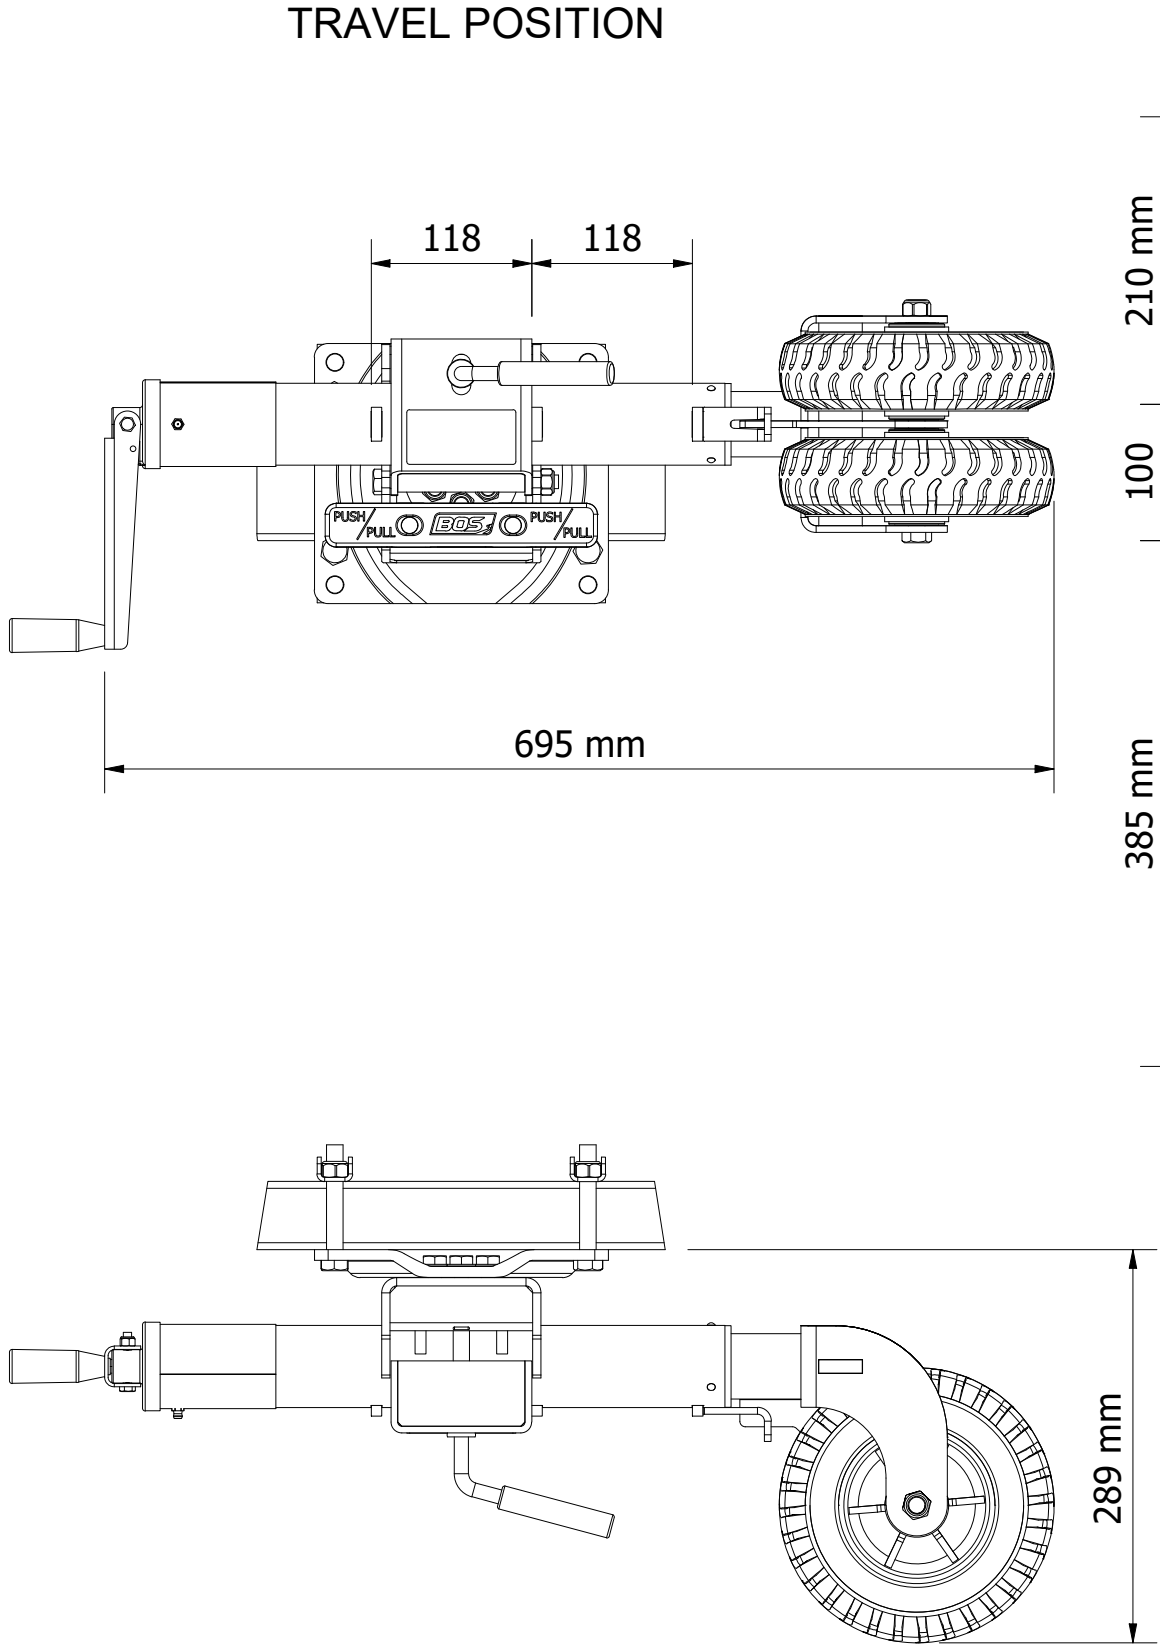

682-008

BLACK OPS WHEEL FIXED MANUAL - 8" DOUBLE OFFSET SOLID RUBBER WHEEL WITH SWING AWAY

Travel made easy

682-008

# BLACK OPS WHEEL FIXED MANUAL - 8" DOUBLE OFFSET SOLID RUBBER WHEEL WITH SWING AWAY

SPECIFICATIONS - KEY FEATURES

*Travel made easy* 

682-008

# BLACK OPS WHEEL FIXED MANUAL - 8" DOUBLE OFFSET SOLID RUBBER WHEEL WITH SWING AWAY

EXTENSION DETAILS - MIDDLE LUG POSITION

TRAVEL POSITION

RETRACTED

EXTENDED

MOVING AROUND

Travel made easy

682-008

# BLACK OPS WHEEL FIXED MANUAL - 8" DOUBLE OFFSET SOLID RUBBER WHEEL WITH SWING AWAY

MAXIMUM LIFT DETAILS

Travel made easy