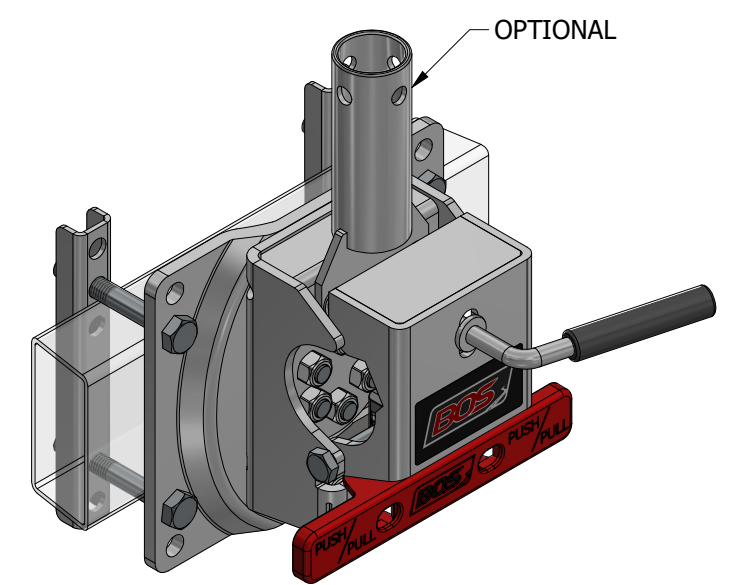

350-002
OPTIONAL
WHEEL MOUNT

LONGER M12x100 BOLT OPTION **010-063**
FOR WIDER (125mm) FRAME