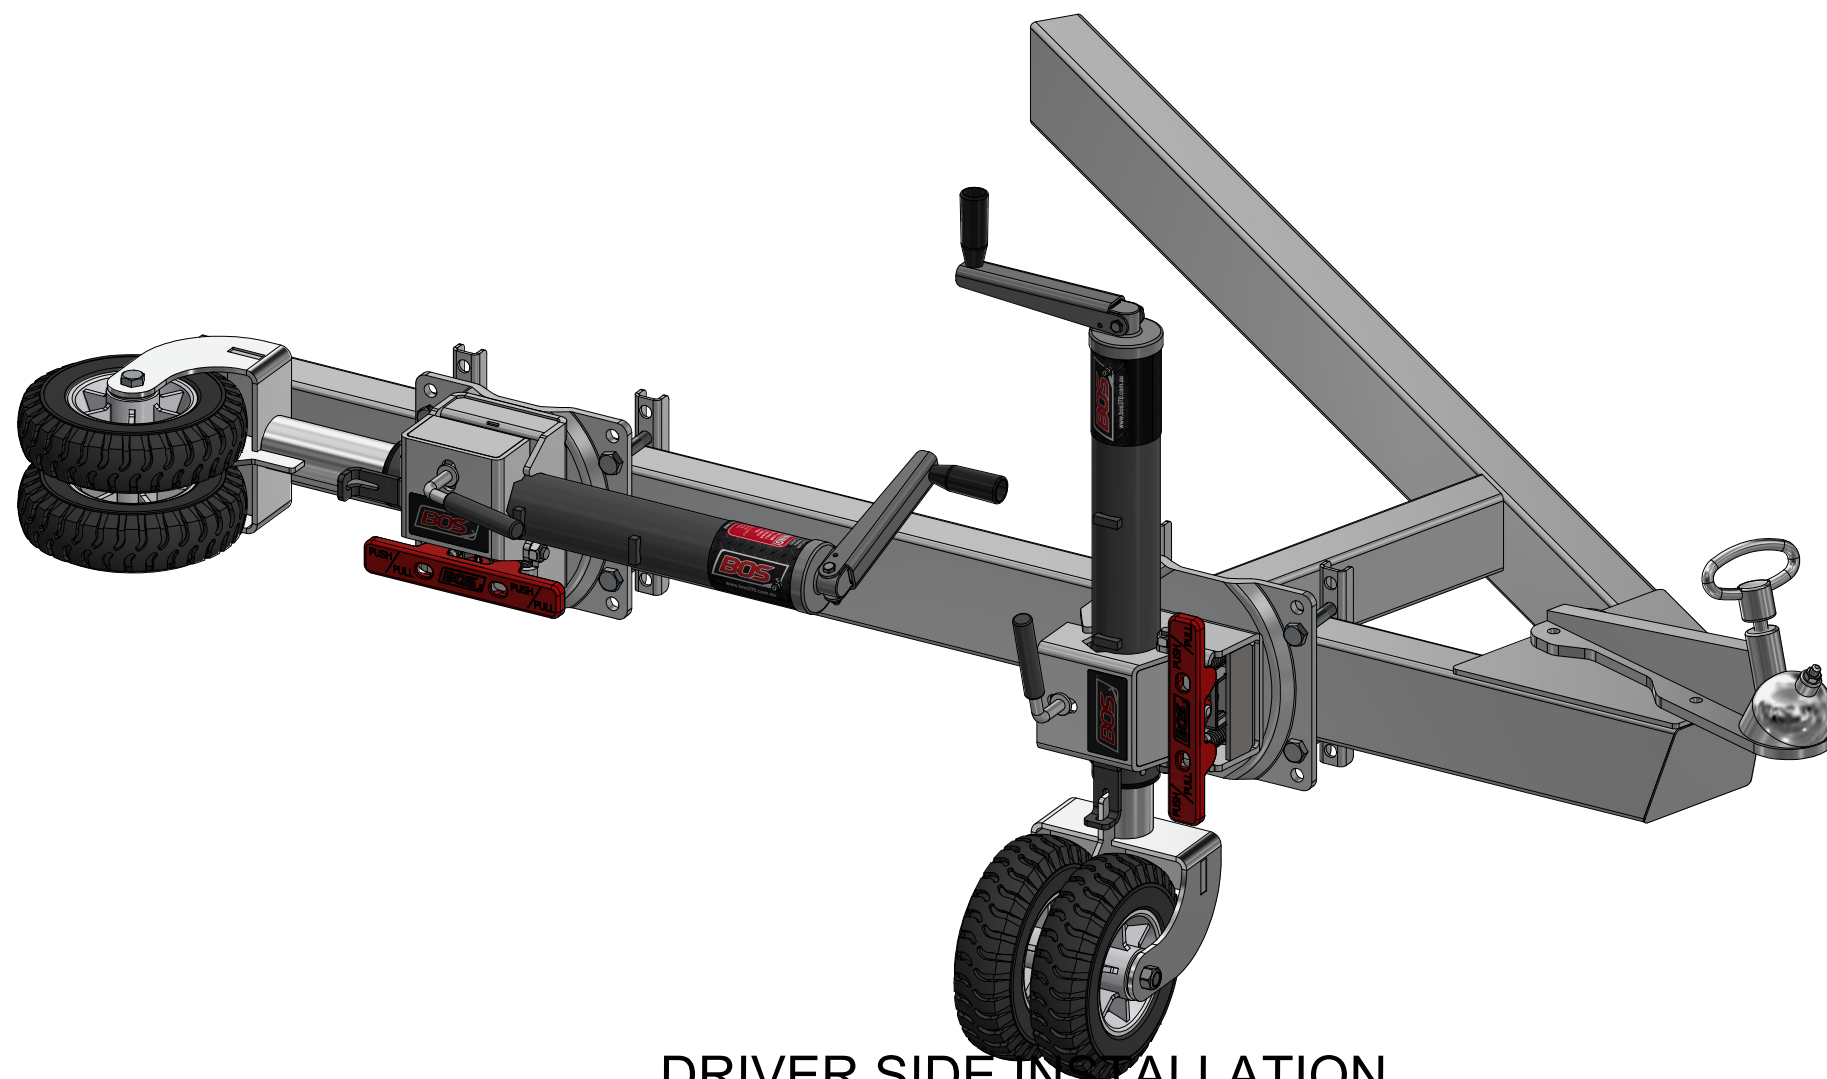

# BLACK OPS WHEEL FIXED MANUAL - 8" DOUBLE OFFSET SOLID RUBBER WHEEL WITH SWING AWAY

SPECIFICATIONS - KEY FEATURES

*Travel made easy* 

682-008

# BLACK OPS WHEEL FIXED MANUAL - 8" DOUBLE OFFSET SOLID RUBBER WHEEL WITH SWING AWAY

MAXIMUM LIFT DETAILS

Travel made easy

## SWING AWAY DETAIL

**350-002**  
OPTIONAL  
WHEEL MOUNT

LONGER M12x100 BOLT OPTION **010-063**  
FOR WIDER (125mm) FRAME

682-008

# BLACK OPS WHEEL FIXED MANUAL - 8" DOUBLE OFFSET SOLID RUBBER WHEEL WITH SWING AWAY

INSTALLATION OPTIONS

DRIVER SIDE INSTALLATION

PASSENGER SIDE INSTALLATION

TOP VIEW - DRIVER SIDE