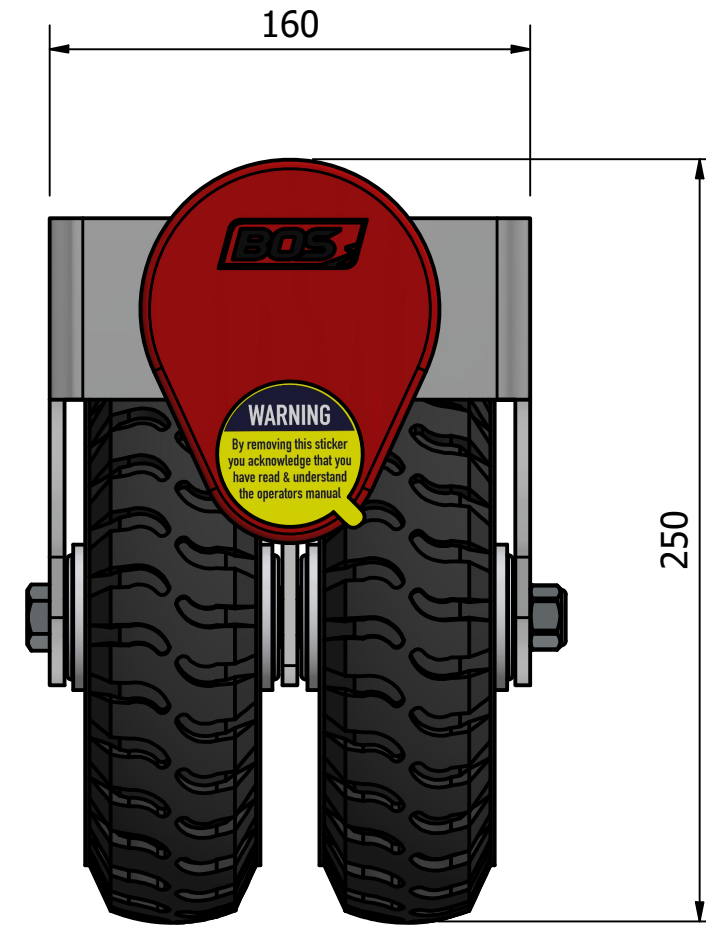

RETRACTED

FULLY EXTENDED

BLACK OPS GEARBOX WHEEL FIXED

Travel made easy

PART NO.:
683-001

DO NOT SCALE DRAWING SHEET: 1 OF 1