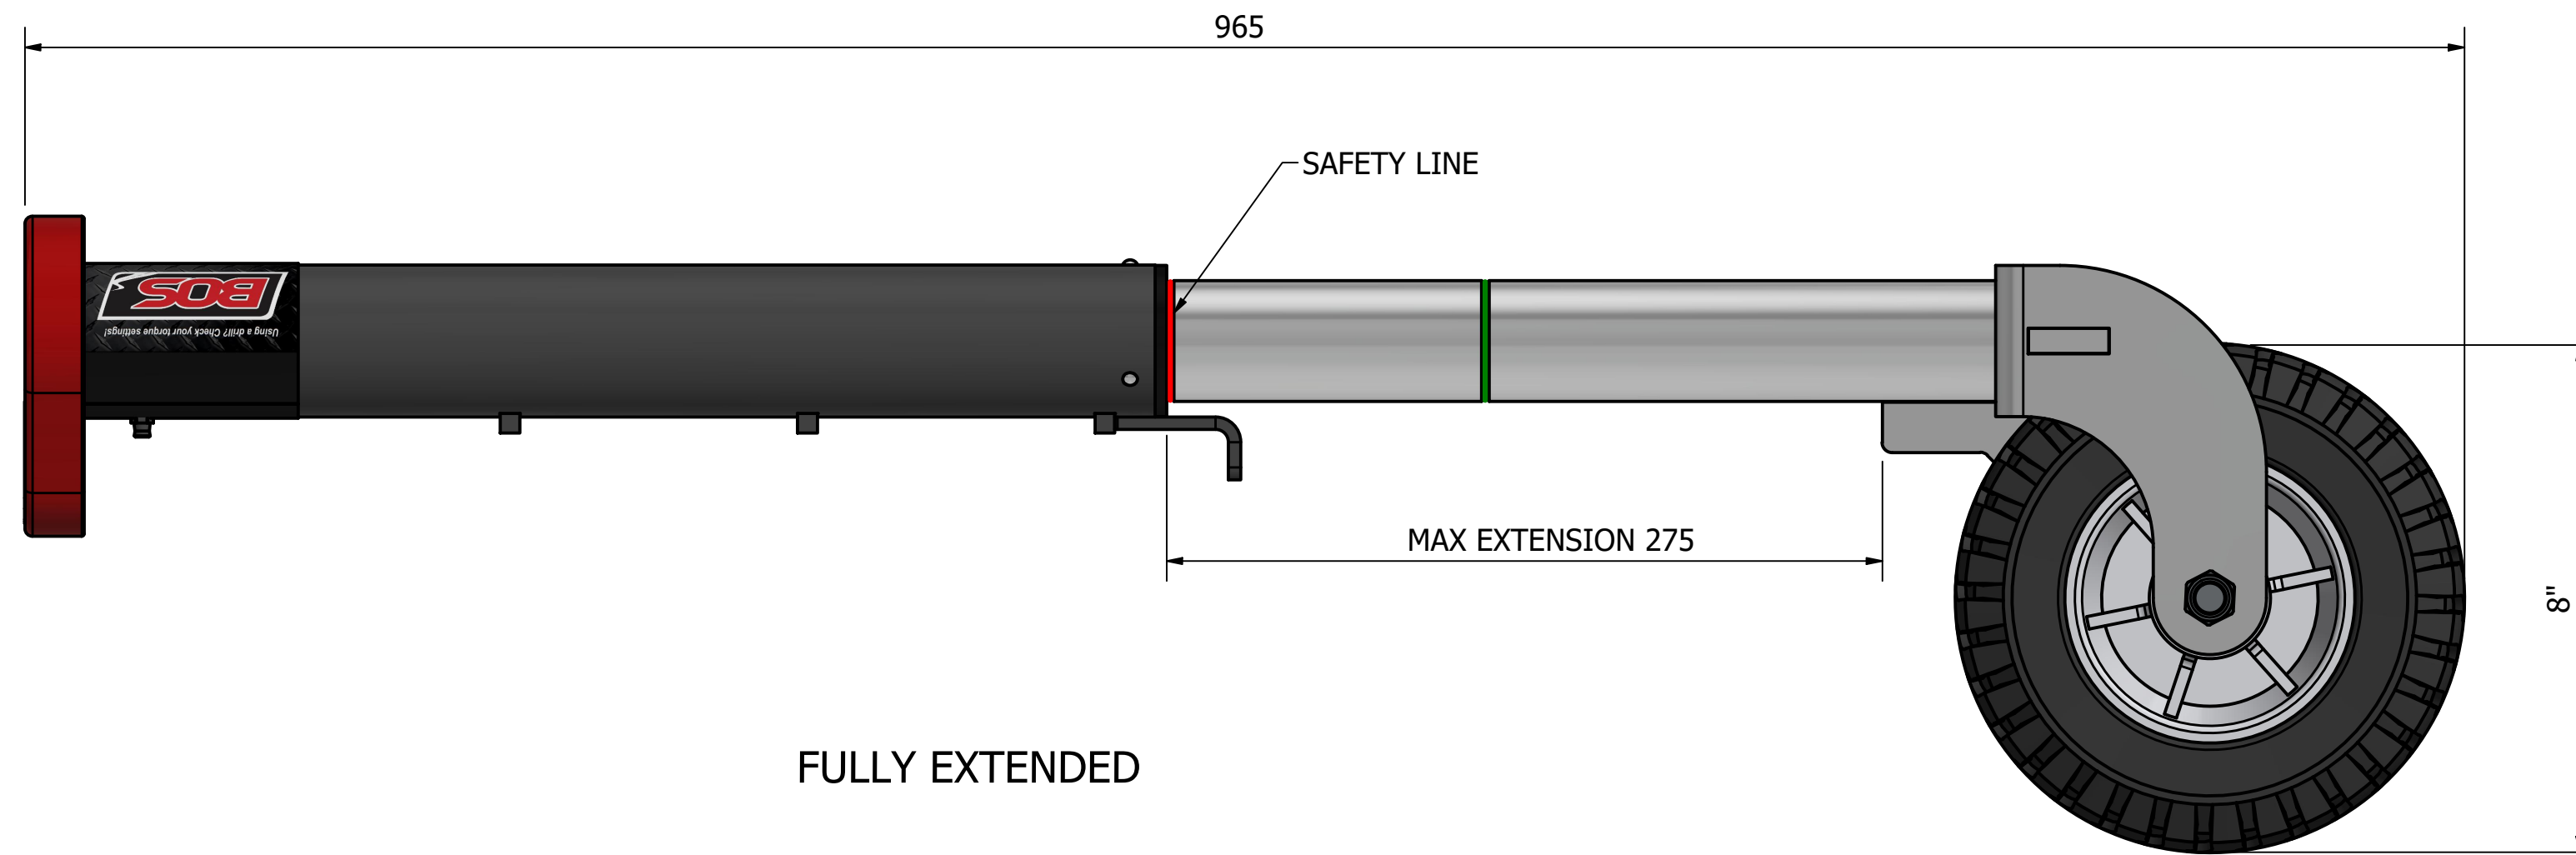

RETRACTED

FULLY EXTENDED

BLACK OPS GEARBOX WHEEL FIXED

Travel made easy

PART NO.:
683-001

DO NOT SCALE DRAWING SHEET: 1 OF 1