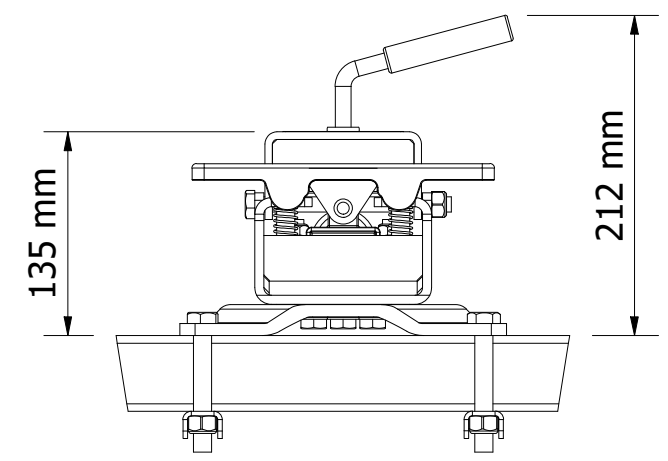

683-008
BLACK OPS WHEEL FIXED GEARBOX - 8" DOUBLE OFFSET SOLID RUBBER WHEEL
WITH SWING AWAY

Travel made easy

683-008
BLACK OPS WHEEL FIXED GEARBOX - 8" DOUBLE OFFSET SOLID RUBBER WHEEL WITH SWING AWAY

SPECIFICATIONS - KEY FEATURES

Travel made easy

683-008
BLACK OPS WHEEL FIXED GEARBOX - 8" DOUBLE OFFSET SOLID RUBBER WHEEL WITH SWING AWAY

EXTENSION DETAILS - MIDDLE LUG POSITION

TRAVEL POSITION

RETRACTED

EXTENDED

MOVING AROUND

Travel made easy

683-008 BLACK OPS WHEEL FIXED GEARBOX - 8" DOUBLE OFFSET SOLID RUBBER WHEEL WITH SWING AWAY

MAXIMUM LIFT DETAILS

START POSITION

MAXIMUM LIFT

MAXIMUM MOVING

Travel made easy 

BLACK OPS WHEEL FIXED GEARBOX

SWING AWAY DETAIL

350-002
OPTIONAL
WHEEL MOUNT

LUG CLEARANCE CUTOUT
LOOSEN CLAMP TO ADJUST UNIT
NO NEED TO FULLY OPEN CLAMP TO ADJUST HEIGHT

RELOCATE LUG AWAY FROM CUTOUT
BEFORE CLOSING THE CLAMP

LONGER M12x100 BOLT OPTION **010-063**
FOR WIDER (125mm) FRAME