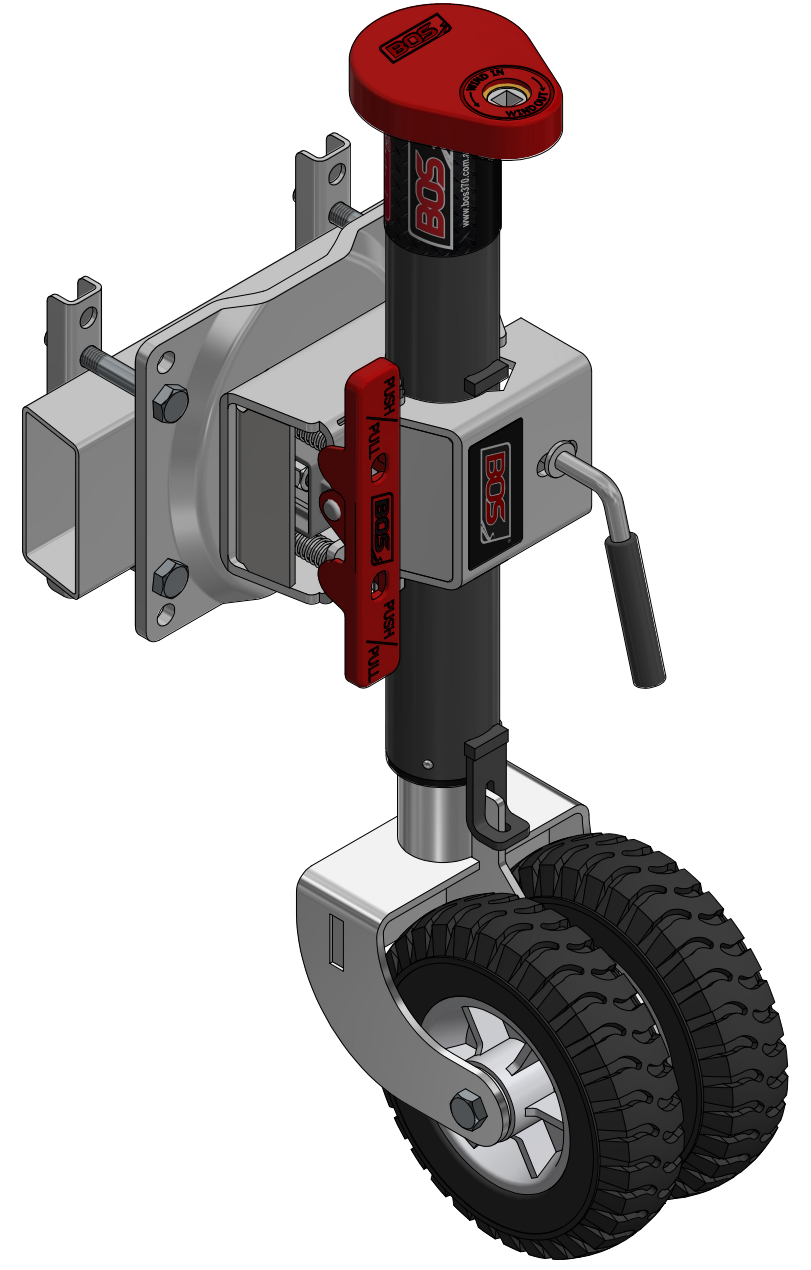

683-008
BLACK OPS WHEEL FIXED GEARBOX - 8" DOUBLE OFFSET SOLID RUBBER WHEEL
WITH SWING AWAY

Travel made easy

683-008
BLACK OPS WHEEL FIXED GEARBOX - 8" DOUBLE OFFSET SOLID RUBBER WHEEL WITH SWING AWAY

SPECIFICATIONS - KEY FEATURES

Travel made easy

683-008
BLACK OPS WHEEL FIXED GEARBOX - 8" DOUBLE OFFSET SOLID RUBBER WHEEL WITH SWING AWAY

EXTENSION DETAILS - MIDDLE LUG POSITION

TRAVEL POSITION

RETRACTED

EXTENDED

MOVING AROUND

Travel made easy

683-008 BLACK OPS WHEEL FIXED GEARBOX - 8" DOUBLE OFFSET SOLID RUBBER WHEEL WITH SWING AWAY

MAXIMUM LIFT DETAILS

START POSITION

MAXIMUM LIFT

MAXIMUM MOVING

Travel made easy 

BLACK OPS WHEEL FIXED GEARBOX

SWING AWAY DETAIL

350-002
OPTIONAL
WHEEL MOUNT

LUG CLEARANCE CUTOUT
LOOSEN CLAMP TO ADJUST UNIT
NO NEED TO FULLY OPEN CLAMP TO ADJUST HEIGHT

RELOCATE LUG AWAY FROM CUTOUT
BEFORE CLOSING THE CLAMP

LONGER M12x100 BOLT OPTION **010-063**
FOR WIDER (125mm) FRAME