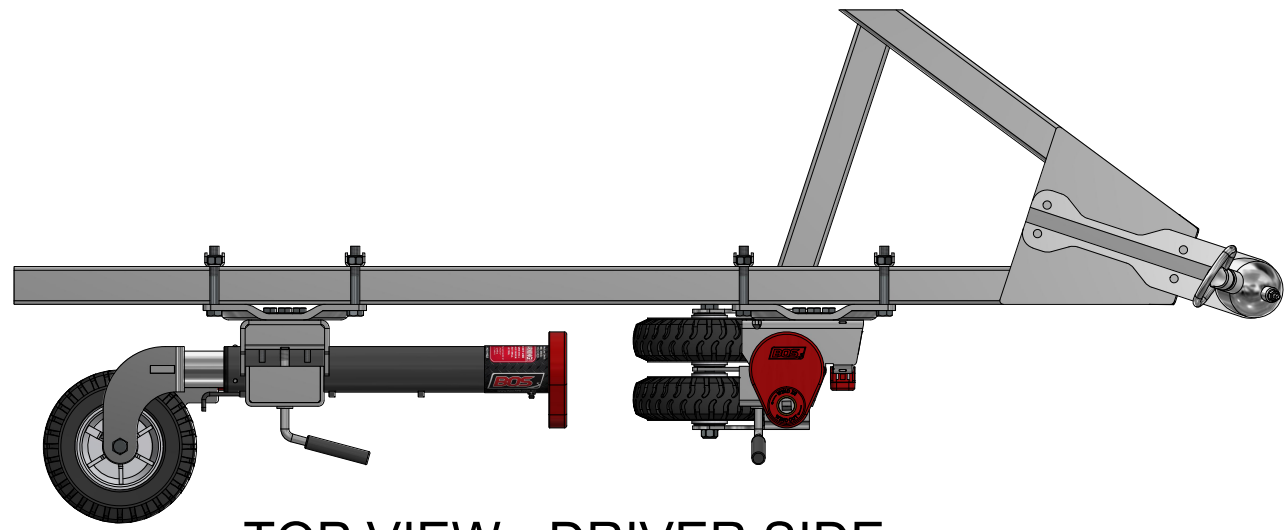

683-008
BLACK OPS WHEEL FIXED GEARBOX - 8" DOUBLE OFFSET SOLID RUBBER WHEEL
WITH SWING AWAY

Travel made easy

683-008
BLACK OPS WHEEL FIXED GEARBOX - 8" DOUBLE OFFSET SOLID RUBBER WHEEL WITH SWING AWAY

SPECIFICATIONS - KEY FEATURES

Travel made easy

683-008
BLACK OPS WHEEL FIXED GEARBOX - 8" DOUBLE OFFSET SOLID RUBBER WHEEL WITH SWING AWAY

EXTENSION DETAILS - MIDDLE LUG POSITION

TRAVEL POSITION

RETRACTED

EXTENDED

MOVING AROUND

Travel made easy

350-002
OPTIONAL
WHEEL MOUNT

LUG CLEARANCE CUTOUT
LOOSEN CLAMP TO ADJUST UNIT
NO NEED TO FULLY OPEN CLAMP TO ADJUST HEIGHT

RELOCATE LUG AWAY FROM CUTOUT
BEFORE CLOSING THE CLAMP

LONGER M12x100 BOLT OPTION **010-063**
FOR WIDER (125mm) FRAME

683-008
BLACK OPS WHEEL FIXED GEARBOX - 8" DOUBLE OFFSET SOLID RUBBER WHEEL
WITH SWING AWAY
INSTALLATION OPTIONS

DRIVER SIDE INSTALLATION

PASSENGER SIDE INSTALLATION

TOP VIEW - DRIVER SIDE