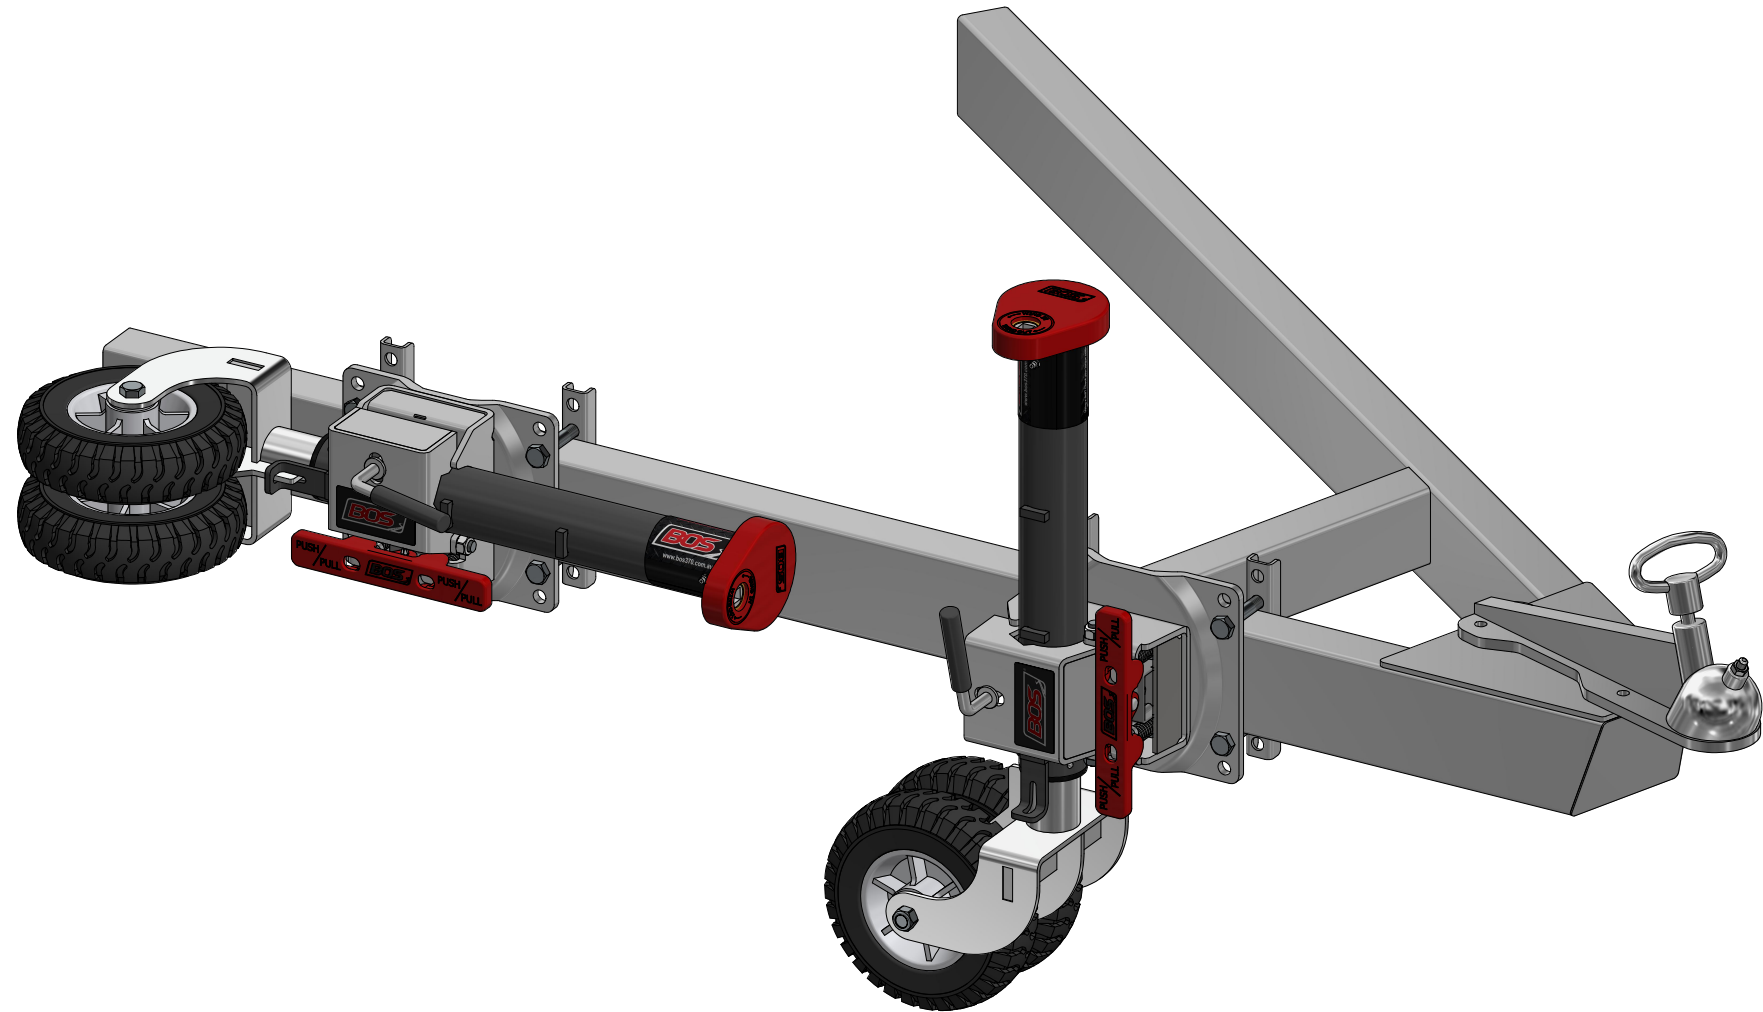

683-008
BLACK OPS WHEEL FIXED GEARBOX - 8" DOUBLE OFFSET SOLID RUBBER WHEEL
WITH SWING AWAY

Travel made easy

683-008
BLACK OPS WHEEL FIXED GEARBOX - 8" DOUBLE OFFSET SOLID RUBBER WHEEL WITH SWING AWAY

SPECIFICATIONS - KEY FEATURES

Travel made easy

683-008
BLACK OPS WHEEL FIXED GEARBOX - 8" DOUBLE OFFSET SOLID RUBBER WHEEL WITH SWING AWAY

EXTENSION DETAILS - MIDDLE LUG POSITION

TRAVEL POSITION

RETRACTED

EXTENDED

MOVING AROUND

Travel made easy

350-002
OPTIONAL
WHEEL MOUNT

LUG CLEARANCE CUTOUT
LOOSEN CLAMP TO ADJUST UNIT
NO NEED TO FULLY OPEN CLAMP TO ADJUST HEIGHT

RELOCATE LUG AWAY FROM CUTOUT
BEFORE CLOSING THE CLAMP

LONGER M12x100 BOLT OPTION **010-063**
FOR WIDER (125mm) FRAME

683-008
BLACK OPS WHEEL FIXED GEARBOX - 8" DOUBLE OFFSET SOLID RUBBER WHEEL
WITH SWING AWAY
INSTALLATION OPTIONS

DRIVER SIDE INSTALLATION

PASSENGER SIDE INSTALLATION

TOP VIEW - DRIVER SIDE