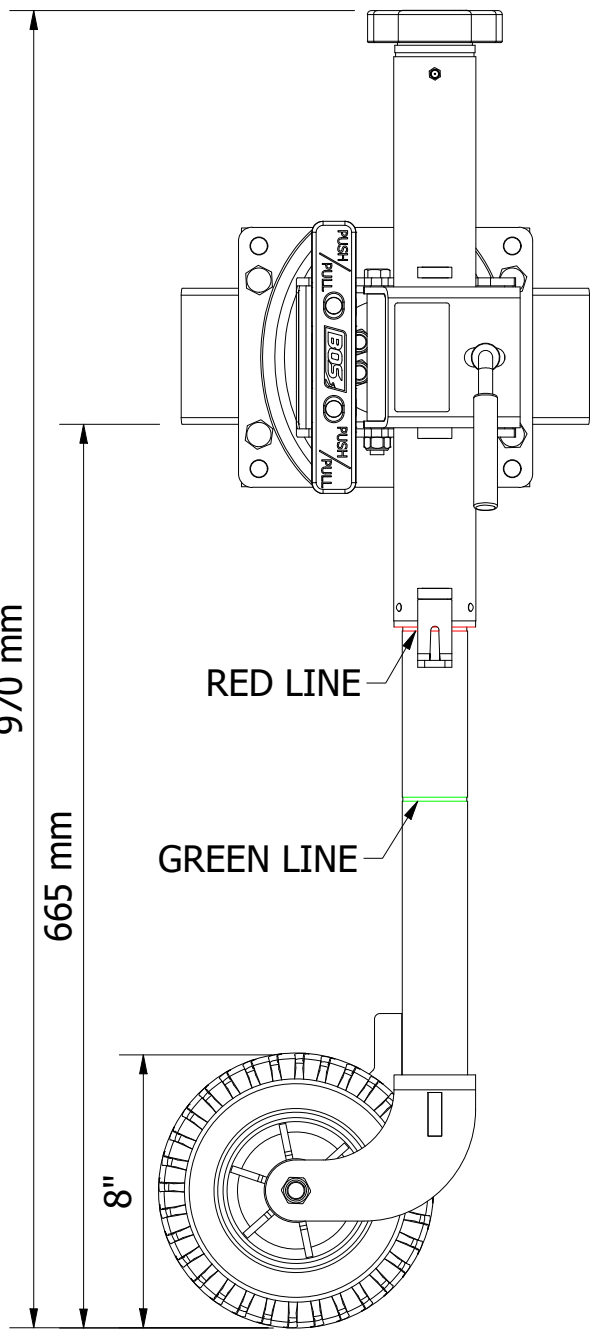

683-008
BLACK OPS WHEEL FIXED GEARBOX - 8" DOUBLE OFFSET SOLID RUBBER WHEEL
WITH SWING AWAY

Travel made easy

683-008
BLACK OPS WHEEL FIXED GEARBOX - 8" DOUBLE OFFSET SOLID RUBBER WHEEL WITH SWING AWAY

SPECIFICATIONS - KEY FEATURES

Travel made easy

683-008
BLACK OPS WHEEL FIXED GEARBOX - 8" DOUBLE OFFSET SOLID RUBBER WHEEL WITH SWING AWAY

EXTENSION DETAILS - MIDDLE LUG POSITION

TRAVEL POSITION

RETRACTED

EXTENDED

MOVING AROUND

Travel made easy

683-008 BLACK OPS WHEEL FIXED GEARBOX - 8" DOUBLE OFFSET SOLID RUBBER WHEEL WITH SWING AWAY

MAXIMUM LIFT DETAILS

START POSITION

MAXIMUM LIFT

MAXIMUM MOVING

Travel made easy 

BLACK OPS WHEEL FIXED GEARBOX

SWING AWAY DETAIL

350-002
OPTIONAL
WHEEL MOUNT

LUG CLEARANCE CUTOUT
LOOSEN CLAMP TO ADJUST UNIT
NO NEED TO FULLY OPEN CLAMP TO ADJUST HEIGHT

RELOCATE LUG AWAY FROM CUTOUT
BEFORE CLOSING THE CLAMP

LONGER M12x100 BOLT OPTION **010-063**
FOR WIDER (125mm) FRAME