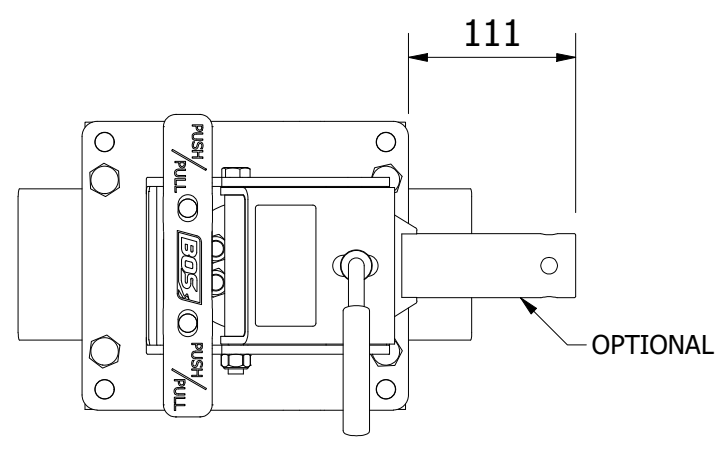

Travel made easy

683-008
BLACK OPS WHEEL FIXED GEARBOX - 8" DOUBLE OFFSET SOLID RUBBER WHEEL WITH SWING AWAY

EXTENSION DETAILS - MIDDLE LUG POSITION

TRAVEL POSITION

RETRACTED

EXTENDED

MOVING AROUND

Travel made easy

683-008 BLACK OPS WHEEL FIXED GEARBOX - 8" DOUBLE OFFSET SOLID RUBBER WHEEL WITH SWING AWAY

MAXIMUM LIFT DETAILS

START POSITION

MAXIMUM LIFT

MAXIMUM MOVING

Travel made easy 

BLACK OPS WHEEL FIXED GEARBOX

SWING AWAY DETAIL

350-002
OPTIONAL
WHEEL MOUNT

LUG CLEARANCE CUTOUT
LOOSEN CLAMP TO ADJUST UNIT
NO NEED TO FULLY OPEN CLAMP TO ADJUST HEIGHT

RELOCATE LUG AWAY FROM CUTOUT
BEFORE CLOSING THE CLAMP

LONGER M12x100 BOLT OPTION **010-063**
FOR WIDER (125mm) FRAME

683-008
BLACK OPS WHEEL FIXED GEARBOX - 8" DOUBLE OFFSET SOLID RUBBER WHEEL
WITH SWING AWAY
INSTALLATION OPTIONS

DRIVER SIDE INSTALLATION

PASSENGER SIDE INSTALLATION

TOP VIEW - DRIVER SIDE