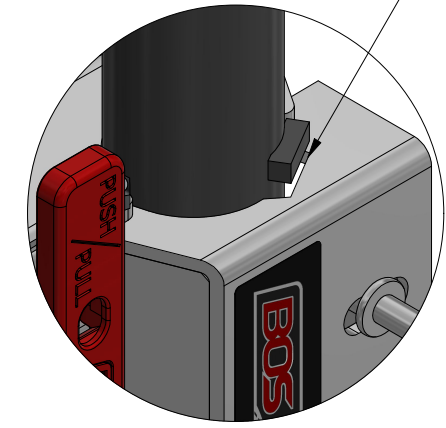

Travel made easy

683-008
BLACK OPS WHEEL FIXED GEARBOX - 8" DOUBLE OFFSET SOLID RUBBER WHEEL WITH SWING AWAY

EXTENSION DETAILS - MIDDLE LUG POSITION

TRAVEL POSITION

RETRACTED

EXTENDED

MOVING AROUND

Travel made easy

683-008 BLACK OPS WHEEL FIXED GEARBOX - 8" DOUBLE OFFSET SOLID RUBBER WHEEL WITH SWING AWAY

MAXIMUM LIFT DETAILS

START POSITION

MAXIMUM LIFT

MAXIMUM MOVING

Travel made easy 

BLACK OPS WHEEL FIXED GEARBOX

SWING AWAY DETAIL

350-002
OPTIONAL
WHEEL MOUNT

LUG CLEARANCE CUTOUT
LOOSEN CLAMP TO ADJUST UNIT
NO NEED TO FULLY OPEN CLAMP TO ADJUST HEIGHT

RELOCATE LUG AWAY FROM CUTOUT
BEFORE CLOSING THE CLAMP

LONGER M12x100 BOLT OPTION **010-063**
FOR WIDER (125mm) FRAME

683-008
BLACK OPS WHEEL FIXED GEARBOX - 8" DOUBLE OFFSET SOLID RUBBER WHEEL
WITH SWING AWAY
INSTALLATION OPTIONS

DRIVER SIDE INSTALLATION

PASSENGER SIDE INSTALLATION

TOP VIEW - DRIVER SIDE