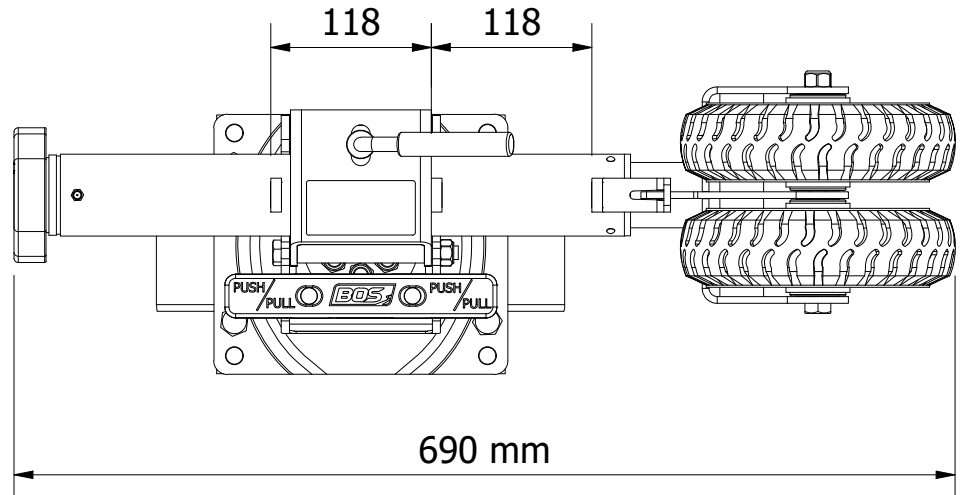

683-008
BLACK OPS WHEEL FIXED GEARBOX - 8" DOUBLE OFFSET SOLID RUBBER WHEEL
WITH SWING AWAY

Travel made easy

683-008
BLACK OPS WHEEL FIXED GEARBOX - 8" DOUBLE OFFSET SOLID RUBBER WHEEL WITH SWING AWAY

SPECIFICATIONS - KEY FEATURES

Travel made easy

683-008
BLACK OPS WHEEL FIXED GEARBOX - 8" DOUBLE OFFSET SOLID RUBBER WHEEL WITH SWING AWAY

EXTENSION DETAILS - MIDDLE LUG POSITION

TRAVEL POSITION

RETRACTED

EXTENDED

MOVING AROUND

Travel made easy

683-008 BLACK OPS WHEEL FIXED GEARBOX - 8" DOUBLE OFFSET SOLID RUBBER WHEEL WITH SWING AWAY

MAXIMUM LIFT DETAILS

START POSITION

MAXIMUM LIFT

MAXIMUM MOVING

Travel made easy 

BLACK OPS WHEEL FIXED GEARBOX

SWING AWAY DETAIL

350-002
OPTIONAL
WHEEL MOUNT

LUG CLEARANCE CUTOUT
LOOSEN CLAMP TO ADJUST UNIT
NO NEED TO FULLY OPEN CLAMP TO ADJUST HEIGHT

RELOCATE LUG AWAY FROM CUTOUT
BEFORE CLOSING THE CLAMP

LONGER M12x100 BOLT OPTION **010-063**
FOR WIDER (125mm) FRAME