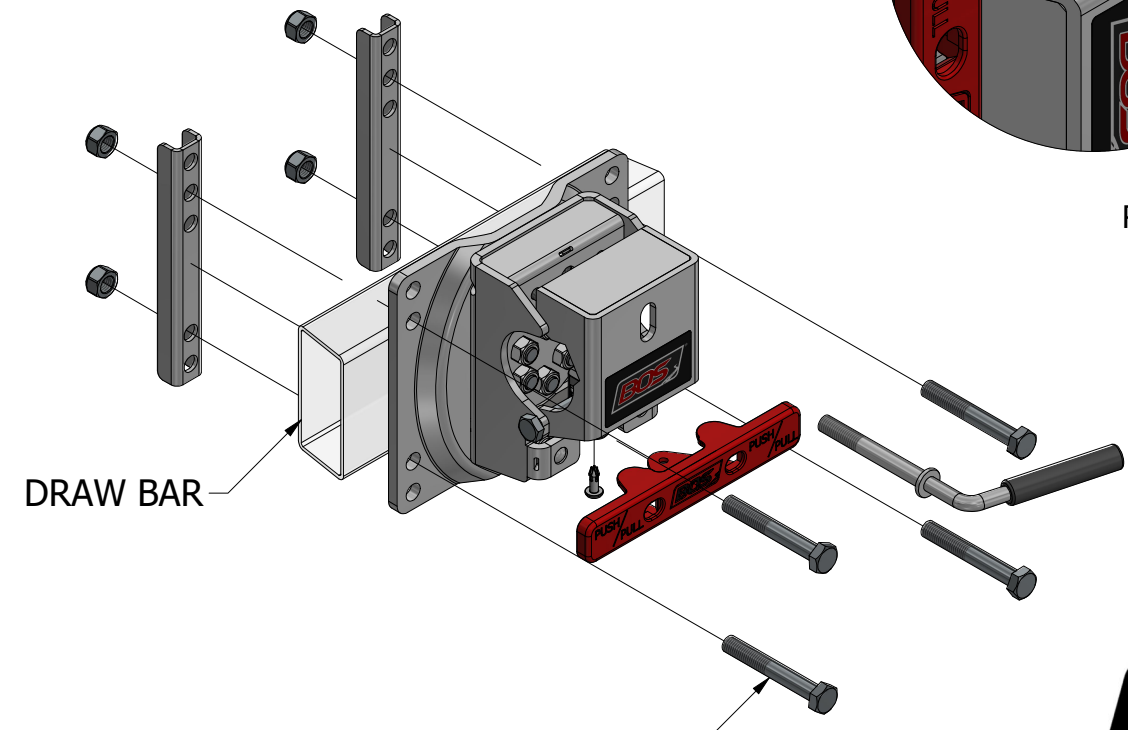

Travel made easy

683-008
BLACK OPS WHEEL FIXED GEARBOX - 8" DOUBLE OFFSET SOLID RUBBER WHEEL WITH SWING AWAY

EXTENSION DETAILS - MIDDLE LUG POSITION

TRAVEL POSITION

RETRACTED

EXTENDED

MOVING AROUND

Travel made easy

683-008 BLACK OPS WHEEL FIXED GEARBOX - 8" DOUBLE OFFSET SOLID RUBBER WHEEL WITH SWING AWAY

MAXIMUM LIFT DETAILS

START POSITION

MAXIMUM LIFT

MAXIMUM MOVING

Travel made easy 

BLACK OPS WHEEL FIXED GEARBOX

SWING AWAY DETAIL

350-002
OPTIONAL
WHEEL MOUNT

LUG CLEARANCE CUTOUT
LOOSEN CLAMP TO ADJUST UNIT
NO NEED TO FULLY OPEN CLAMP TO ADJUST HEIGHT

RELOCATE LUG AWAY FROM CUTOUT
BEFORE CLOSING THE CLAMP

LONGER M12x100 BOLT OPTION **010-063**
FOR WIDER (125mm) FRAME

683-008
BLACK OPS WHEEL FIXED GEARBOX - 8" DOUBLE OFFSET SOLID RUBBER WHEEL
WITH SWING AWAY
INSTALLATION OPTIONS

DRIVER SIDE INSTALLATION

PASSENGER SIDE INSTALLATION

TOP VIEW - DRIVER SIDE