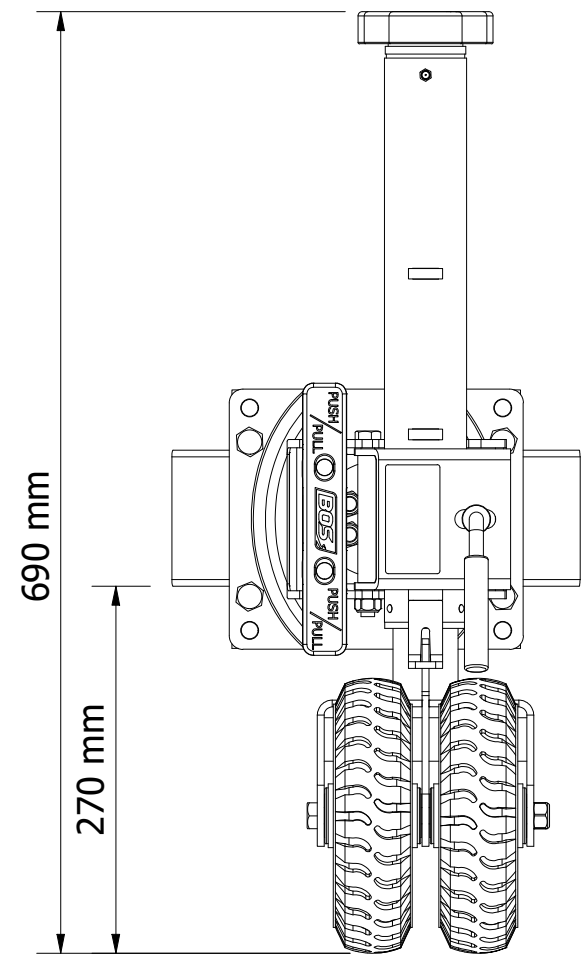

683-008
BLACK OPS WHEEL FIXED GEARBOX - 8" DOUBLE OFFSET SOLID RUBBER WHEEL
WITH SWING AWAY

Travel made easy

683-008
BLACK OPS WHEEL FIXED GEARBOX - 8" DOUBLE OFFSET SOLID RUBBER WHEEL WITH SWING AWAY

SPECIFICATIONS - KEY FEATURES

Travel made easy

683-008
BLACK OPS WHEEL FIXED GEARBOX - 8" DOUBLE OFFSET SOLID RUBBER WHEEL WITH SWING AWAY

EXTENSION DETAILS - MIDDLE LUG POSITION

TRAVEL POSITION

RETRACTED

EXTENDED

MOVING AROUND

Travel made easy

683-008 BLACK OPS WHEEL FIXED GEARBOX - 8" DOUBLE OFFSET SOLID RUBBER WHEEL WITH SWING AWAY

MAXIMUM LIFT DETAILS

START POSITION

MAXIMUM LIFT

MAXIMUM MOVING

Travel made easy 

BLACK OPS WHEEL FIXED GEARBOX

SWING AWAY DETAIL

350-002
OPTIONAL
WHEEL MOUNT

LUG CLEARANCE CUTOUT
LOOSEN CLAMP TO ADJUST UNIT
NO NEED TO FULLY OPEN CLAMP TO ADJUST HEIGHT

RELOCATE LUG AWAY FROM CUTOUT
BEFORE CLOSING THE CLAMP

LONGER M12x100 BOLT OPTION **010-063**
FOR WIDER (125mm) FRAME