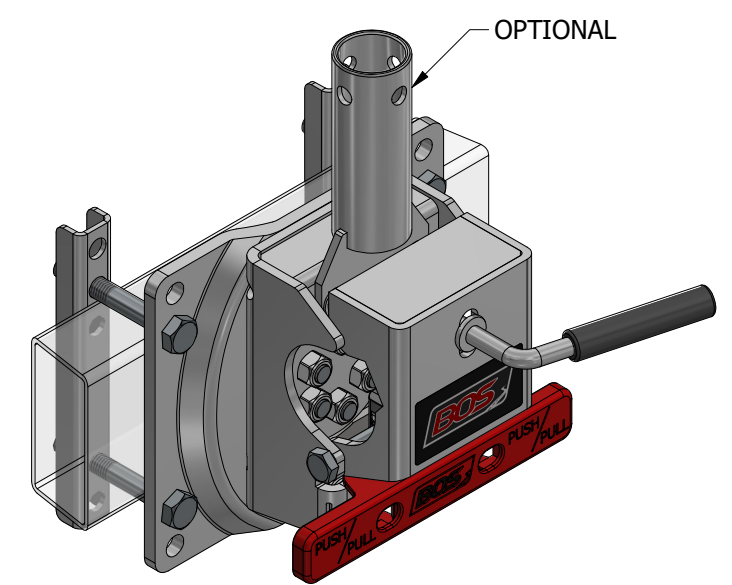

Travel made easy

683-008
BLACK OPS WHEEL FIXED GEARBOX - 8" DOUBLE OFFSET SOLID RUBBER WHEEL WITH SWING AWAY

EXTENSION DETAILS - MIDDLE LUG POSITION

TRAVEL POSITION

RETRACTED

EXTENDED

MOVING AROUND

Travel made easy

683-008 BLACK OPS WHEEL FIXED GEARBOX - 8" DOUBLE OFFSET SOLID RUBBER WHEEL WITH SWING AWAY

MAXIMUM LIFT DETAILS

START POSITION

MAXIMUM LIFT

MAXIMUM MOVING

Travel made easy 

BLACK OPS WHEEL FIXED GEARBOX

SWING AWAY DETAIL

350-002
OPTIONAL
WHEEL MOUNT

LUG CLEARANCE CUTOUT
LOOSEN CLAMP TO ADJUST UNIT
NO NEED TO FULLY OPEN CLAMP TO ADJUST HEIGHT

RELOCATE LUG AWAY FROM CUTOUT
BEFORE CLOSING THE CLAMP

LONGER M12x100 BOLT OPTION **010-063**
FOR WIDER (125mm) FRAME

683-008
BLACK OPS WHEEL FIXED GEARBOX - 8" DOUBLE OFFSET SOLID RUBBER WHEEL
WITH SWING AWAY
INSTALLATION OPTIONS

DRIVER SIDE INSTALLATION

PASSENGER SIDE INSTALLATION

TOP VIEW - DRIVER SIDE