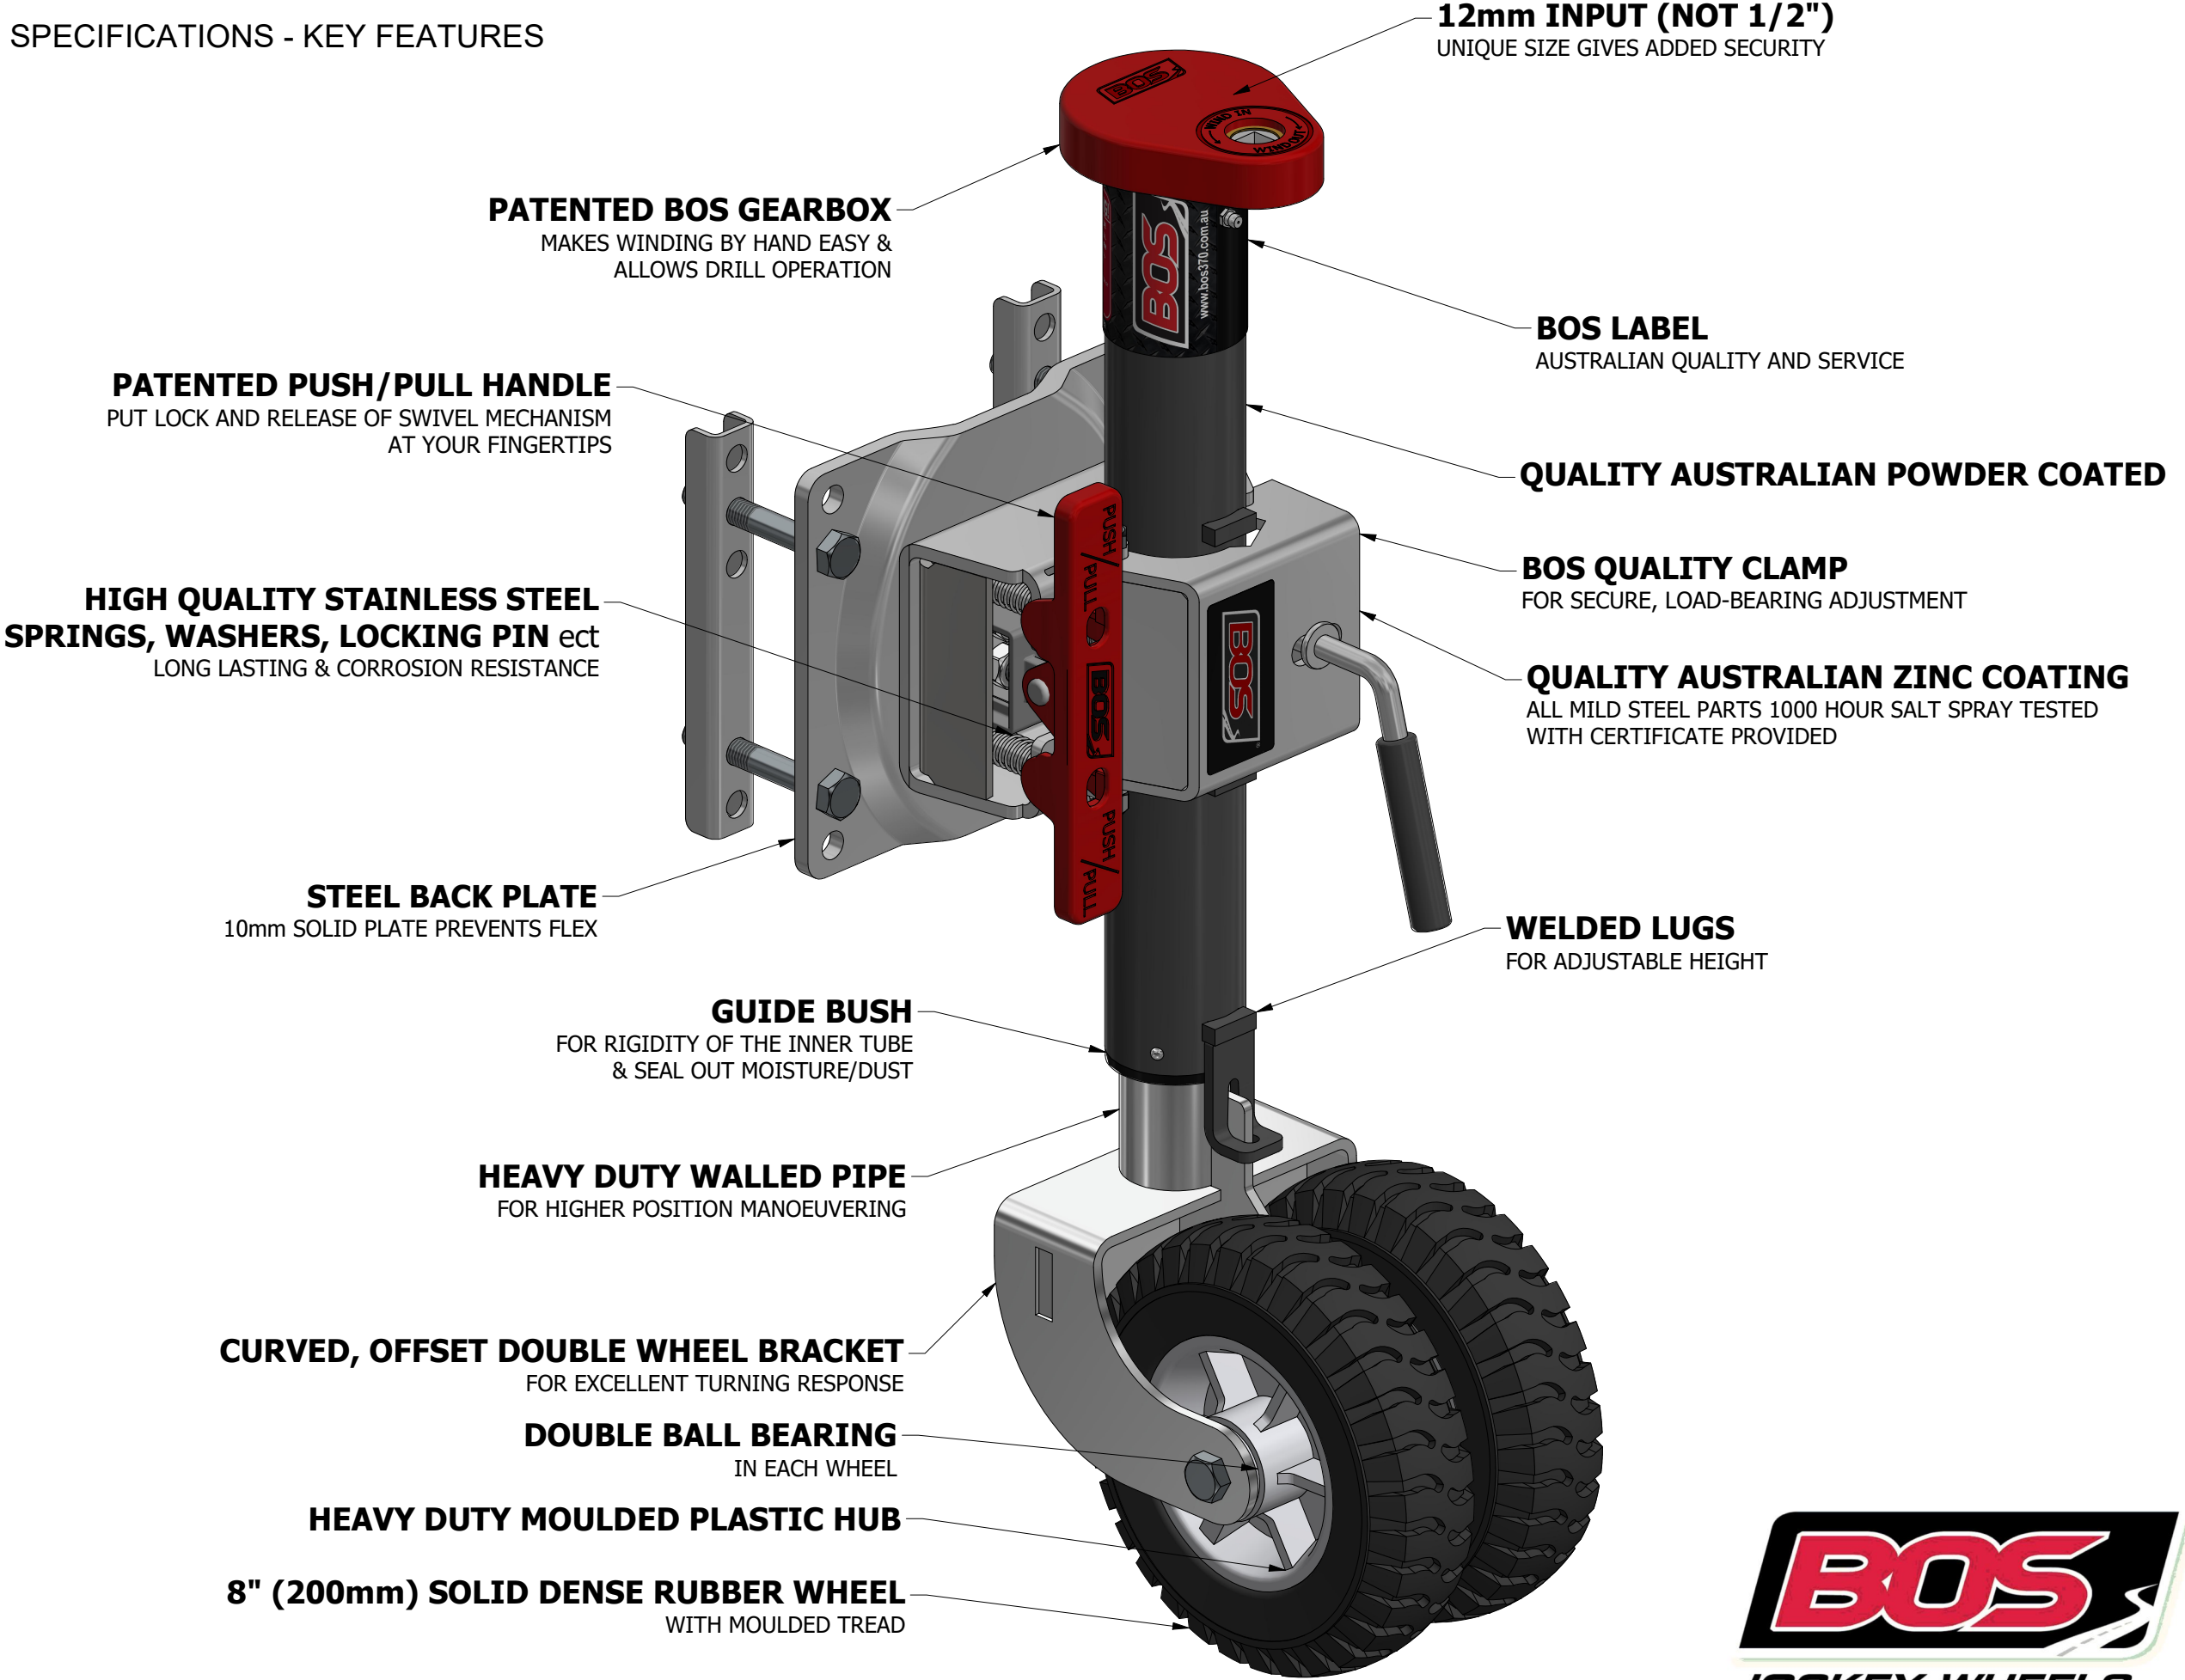

683-008
BLACK OPS WHEEL FIXED GEARBOX - 8" DOUBLE OFFSET SOLID RUBBER WHEEL
WITH SWING AWAY

Travel made easy

683-008
BLACK OPS WHEEL FIXED GEARBOX - 8" DOUBLE OFFSET SOLID RUBBER WHEEL WITH SWING AWAY

SPECIFICATIONS - KEY FEATURES

Travel made easy

683-008
BLACK OPS WHEEL FIXED GEARBOX - 8" DOUBLE OFFSET SOLID RUBBER WHEEL WITH SWING AWAY

EXTENSION DETAILS - MIDDLE LUG POSITION

TRAVEL POSITION

RETRACTED

EXTENDED

MOVING AROUND

Travel made easy

683-008 BLACK OPS WHEEL FIXED GEARBOX - 8" DOUBLE OFFSET SOLID RUBBER WHEEL WITH SWING AWAY

MAXIMUM LIFT DETAILS

START POSITION

MAXIMUM LIFT

MAXIMUM MOVING

Travel made easy 

BLACK OPS WHEEL FIXED GEARBOX

SWING AWAY DETAIL

683-008
BLACK OPS WHEEL FIXED GEARBOX - 8" DOUBLE OFFSET SOLID RUBBER WHEEL
WITH SWING AWAY
INSTALLATION OPTIONS

DRIVER SIDE INSTALLATION

PASSENGER SIDE INSTALLATION

TOP VIEW - DRIVER SIDE