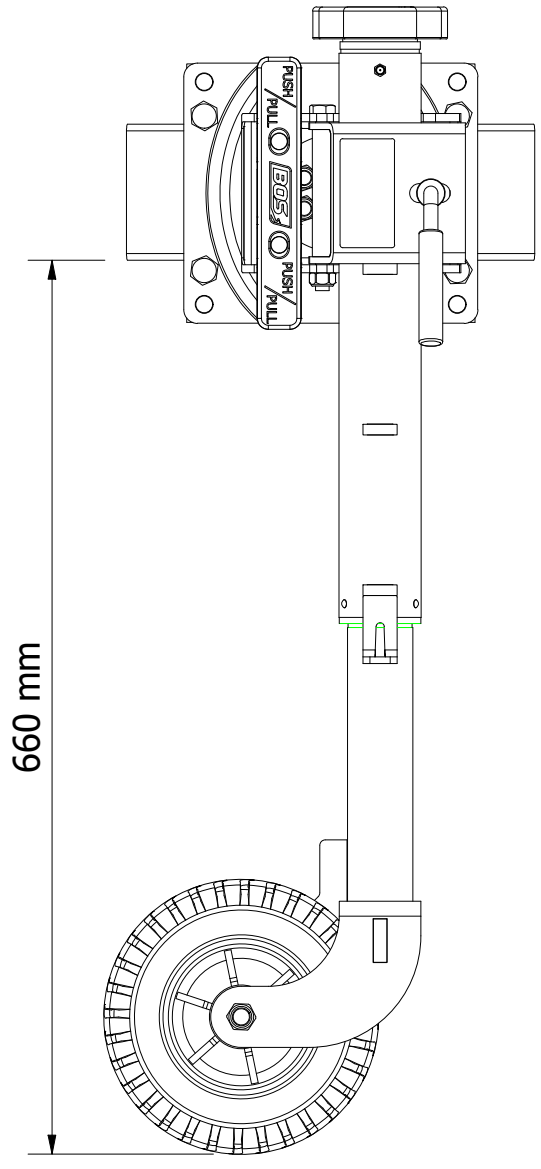

683-008
BLACK OPS WHEEL FIXED GEARBOX - 8" DOUBLE OFFSET SOLID RUBBER WHEEL
WITH SWING AWAY

Travel made easy

683-008
BLACK OPS WHEEL FIXED GEARBOX - 8" DOUBLE OFFSET SOLID RUBBER WHEEL WITH SWING AWAY

SPECIFICATIONS - KEY FEATURES

Travel made easy

683-008
BLACK OPS WHEEL FIXED GEARBOX - 8" DOUBLE OFFSET SOLID RUBBER WHEEL WITH SWING AWAY

EXTENSION DETAILS - MIDDLE LUG POSITION

TRAVEL POSITION

RETRACTED

EXTENDED

MOVING AROUND

Travel made easy

683-008 BLACK OPS WHEEL FIXED GEARBOX - 8" DOUBLE OFFSET SOLID RUBBER WHEEL WITH SWING AWAY

MAXIMUM LIFT DETAILS

START POSITION

MAXIMUM LIFT

MAXIMUM MOVING

Travel made easy 

BLACK OPS WHEEL FIXED GEARBOX

SWING AWAY DETAIL

350-002
OPTIONAL
WHEEL MOUNT

LUG CLEARANCE CUTOUT
LOOSEN CLAMP TO ADJUST UNIT
NO NEED TO FULLY OPEN CLAMP TO ADJUST HEIGHT

RELOCATE LUG AWAY FROM CUTOUT
BEFORE CLOSING THE CLAMP

LONGER M12x100 BOLT OPTION **010-063**
FOR WIDER (125mm) FRAME