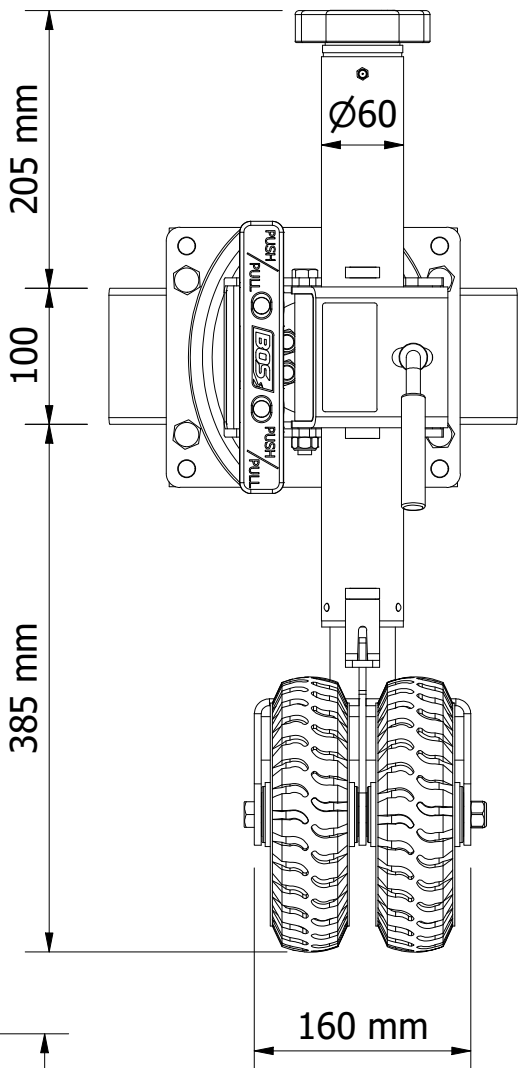

683-008
BLACK OPS WHEEL FIXED GEARBOX - 8" DOUBLE OFFSET SOLID RUBBER WHEEL
WITH SWING AWAY

Travel made easy

683-008
BLACK OPS WHEEL FIXED GEARBOX - 8" DOUBLE OFFSET SOLID RUBBER WHEEL WITH SWING AWAY

SPECIFICATIONS - KEY FEATURES

Travel made easy

683-008
BLACK OPS WHEEL FIXED GEARBOX - 8" DOUBLE OFFSET SOLID RUBBER WHEEL WITH SWING AWAY

EXTENSION DETAILS - MIDDLE LUG POSITION

TRAVEL POSITION

RETRACTED

EXTENDED

MOVING AROUND

Travel made easy

683-008 BLACK OPS WHEEL FIXED GEARBOX - 8" DOUBLE OFFSET SOLID RUBBER WHEEL WITH SWING AWAY

MAXIMUM LIFT DETAILS

START POSITION

MAXIMUM LIFT

MAXIMUM MOVING

Travel made easy 

BLACK OPS WHEEL FIXED GEARBOX

SWING AWAY DETAIL

350-002
OPTIONAL
WHEEL MOUNT

LUG CLEARANCE CUTOUT
LOOSEN CLAMP TO ADJUST UNIT
NO NEED TO FULLY OPEN CLAMP TO ADJUST HEIGHT

RELOCATE LUG AWAY FROM CUTOUT
BEFORE CLOSING THE CLAMP

LONGER M12x100 BOLT OPTION **010-063**
FOR WIDER (125mm) FRAME