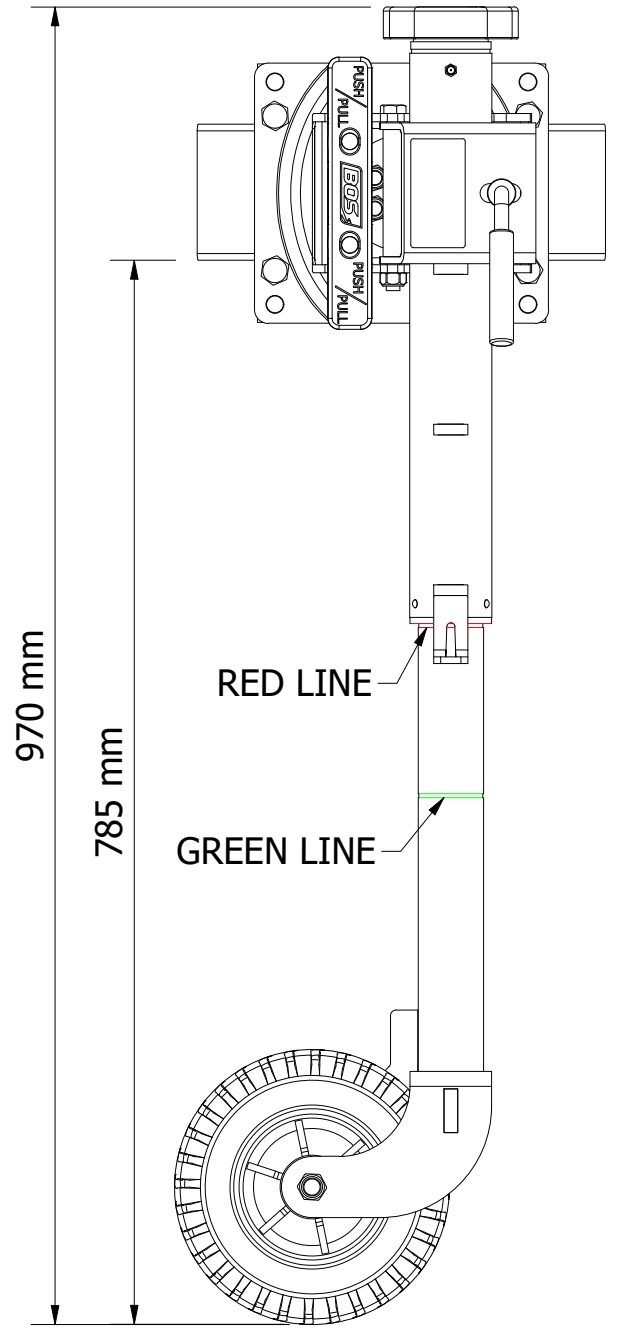

683-008
BLACK OPS WHEEL FIXED GEARBOX - 8" DOUBLE OFFSET SOLID RUBBER WHEEL
WITH SWING AWAY

Travel made easy

683-008
BLACK OPS WHEEL FIXED GEARBOX - 8" DOUBLE OFFSET SOLID RUBBER WHEEL WITH SWING AWAY

SPECIFICATIONS - KEY FEATURES

Travel made easy

683-008
BLACK OPS WHEEL FIXED GEARBOX - 8" DOUBLE OFFSET SOLID RUBBER WHEEL WITH SWING AWAY

EXTENSION DETAILS - MIDDLE LUG POSITION

TRAVEL POSITION

RETRACTED

EXTENDED

MOVING AROUND

Travel made easy

683-008 BLACK OPS WHEEL FIXED GEARBOX - 8" DOUBLE OFFSET SOLID RUBBER WHEEL WITH SWING AWAY

MAXIMUM LIFT DETAILS

START POSITION

MAXIMUM LIFT

MAXIMUM MOVING

Travel made easy 

BLACK OPS WHEEL FIXED GEARBOX

SWING AWAY DETAIL

350-002
OPTIONAL
WHEEL MOUNT

LUG CLEARANCE CUTOUT
LOOSEN CLAMP TO ADJUST UNIT
NO NEED TO FULLY OPEN CLAMP TO ADJUST HEIGHT

RELOCATE LUG AWAY FROM CUTOUT
BEFORE CLOSING THE CLAMP

LONGER M12x100 BOLT OPTION **010-063**
FOR WIDER (125mm) FRAME