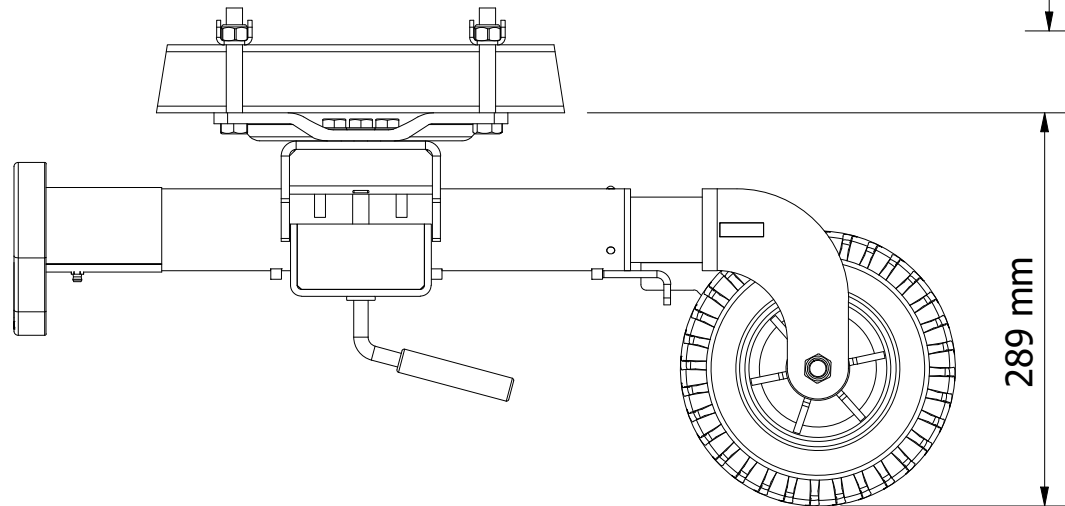

683-008
BLACK OPS WHEEL FIXED GEARBOX - 8" DOUBLE OFFSET SOLID RUBBER WHEEL
WITH SWING AWAY

Travel made easy

683-008
BLACK OPS WHEEL FIXED GEARBOX - 8" DOUBLE OFFSET SOLID RUBBER WHEEL WITH SWING AWAY

SPECIFICATIONS - KEY FEATURES

Travel made easy

683-008
BLACK OPS WHEEL FIXED GEARBOX - 8" DOUBLE OFFSET SOLID RUBBER WHEEL WITH SWING AWAY

EXTENSION DETAILS - MIDDLE LUG POSITION

TRAVEL POSITION

RETRACTED

EXTENDED

MOVING AROUND

Travel made easy

683-008 BLACK OPS WHEEL FIXED GEARBOX - 8" DOUBLE OFFSET SOLID RUBBER WHEEL WITH SWING AWAY

MAXIMUM LIFT DETAILS

START POSITION

MAXIMUM LIFT

MAXIMUM MOVING

Travel made easy 

BLACK OPS WHEEL FIXED GEARBOX

SWING AWAY DETAIL

350-002
OPTIONAL
WHEEL MOUNT

LUG CLEARANCE CUTOUT
LOOSEN CLAMP TO ADJUST UNIT
NO NEED TO FULLY OPEN CLAMP TO ADJUST HEIGHT

RELOCATE LUG AWAY FROM CUTOUT
BEFORE CLOSING THE CLAMP

LONGER M12x100 BOLT OPTION **010-063**
FOR WIDER (125mm) FRAME