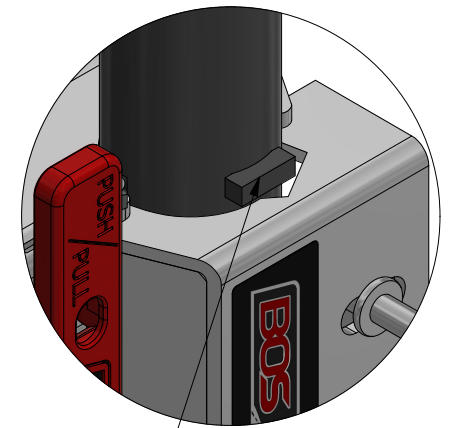

Travel made easy

683-008
BLACK OPS WHEEL FIXED GEARBOX - 8" DOUBLE OFFSET SOLID RUBBER WHEEL WITH SWING AWAY

EXTENSION DETAILS - MIDDLE LUG POSITION

TRAVEL POSITION

RETRACTED

EXTENDED

MOVING AROUND

Travel made easy

683-008 BLACK OPS WHEEL FIXED GEARBOX - 8" DOUBLE OFFSET SOLID RUBBER WHEEL WITH SWING AWAY

MAXIMUM LIFT DETAILS

START POSITION

MAXIMUM LIFT

MAXIMUM MOVING

Travel made easy 

BLACK OPS WHEEL FIXED GEARBOX

SWING AWAY DETAIL

350-002
OPTIONAL
WHEEL MOUNT

LUG CLEARANCE CUTOUT
LOOSEN CLAMP TO ADJUST UNIT
NO NEED TO FULLY OPEN CLAMP TO ADJUST HEIGHT

RELOCATE LUG AWAY FROM CUTOUT
BEFORE CLOSING THE CLAMP

LONGER M12x100 BOLT OPTION **010-063**
FOR WIDER (125mm) FRAME

683-008
BLACK OPS WHEEL FIXED GEARBOX - 8" DOUBLE OFFSET SOLID RUBBER WHEEL
WITH SWING AWAY
INSTALLATION OPTIONS

DRIVER SIDE INSTALLATION

PASSENGER SIDE INSTALLATION

TOP VIEW - DRIVER SIDE