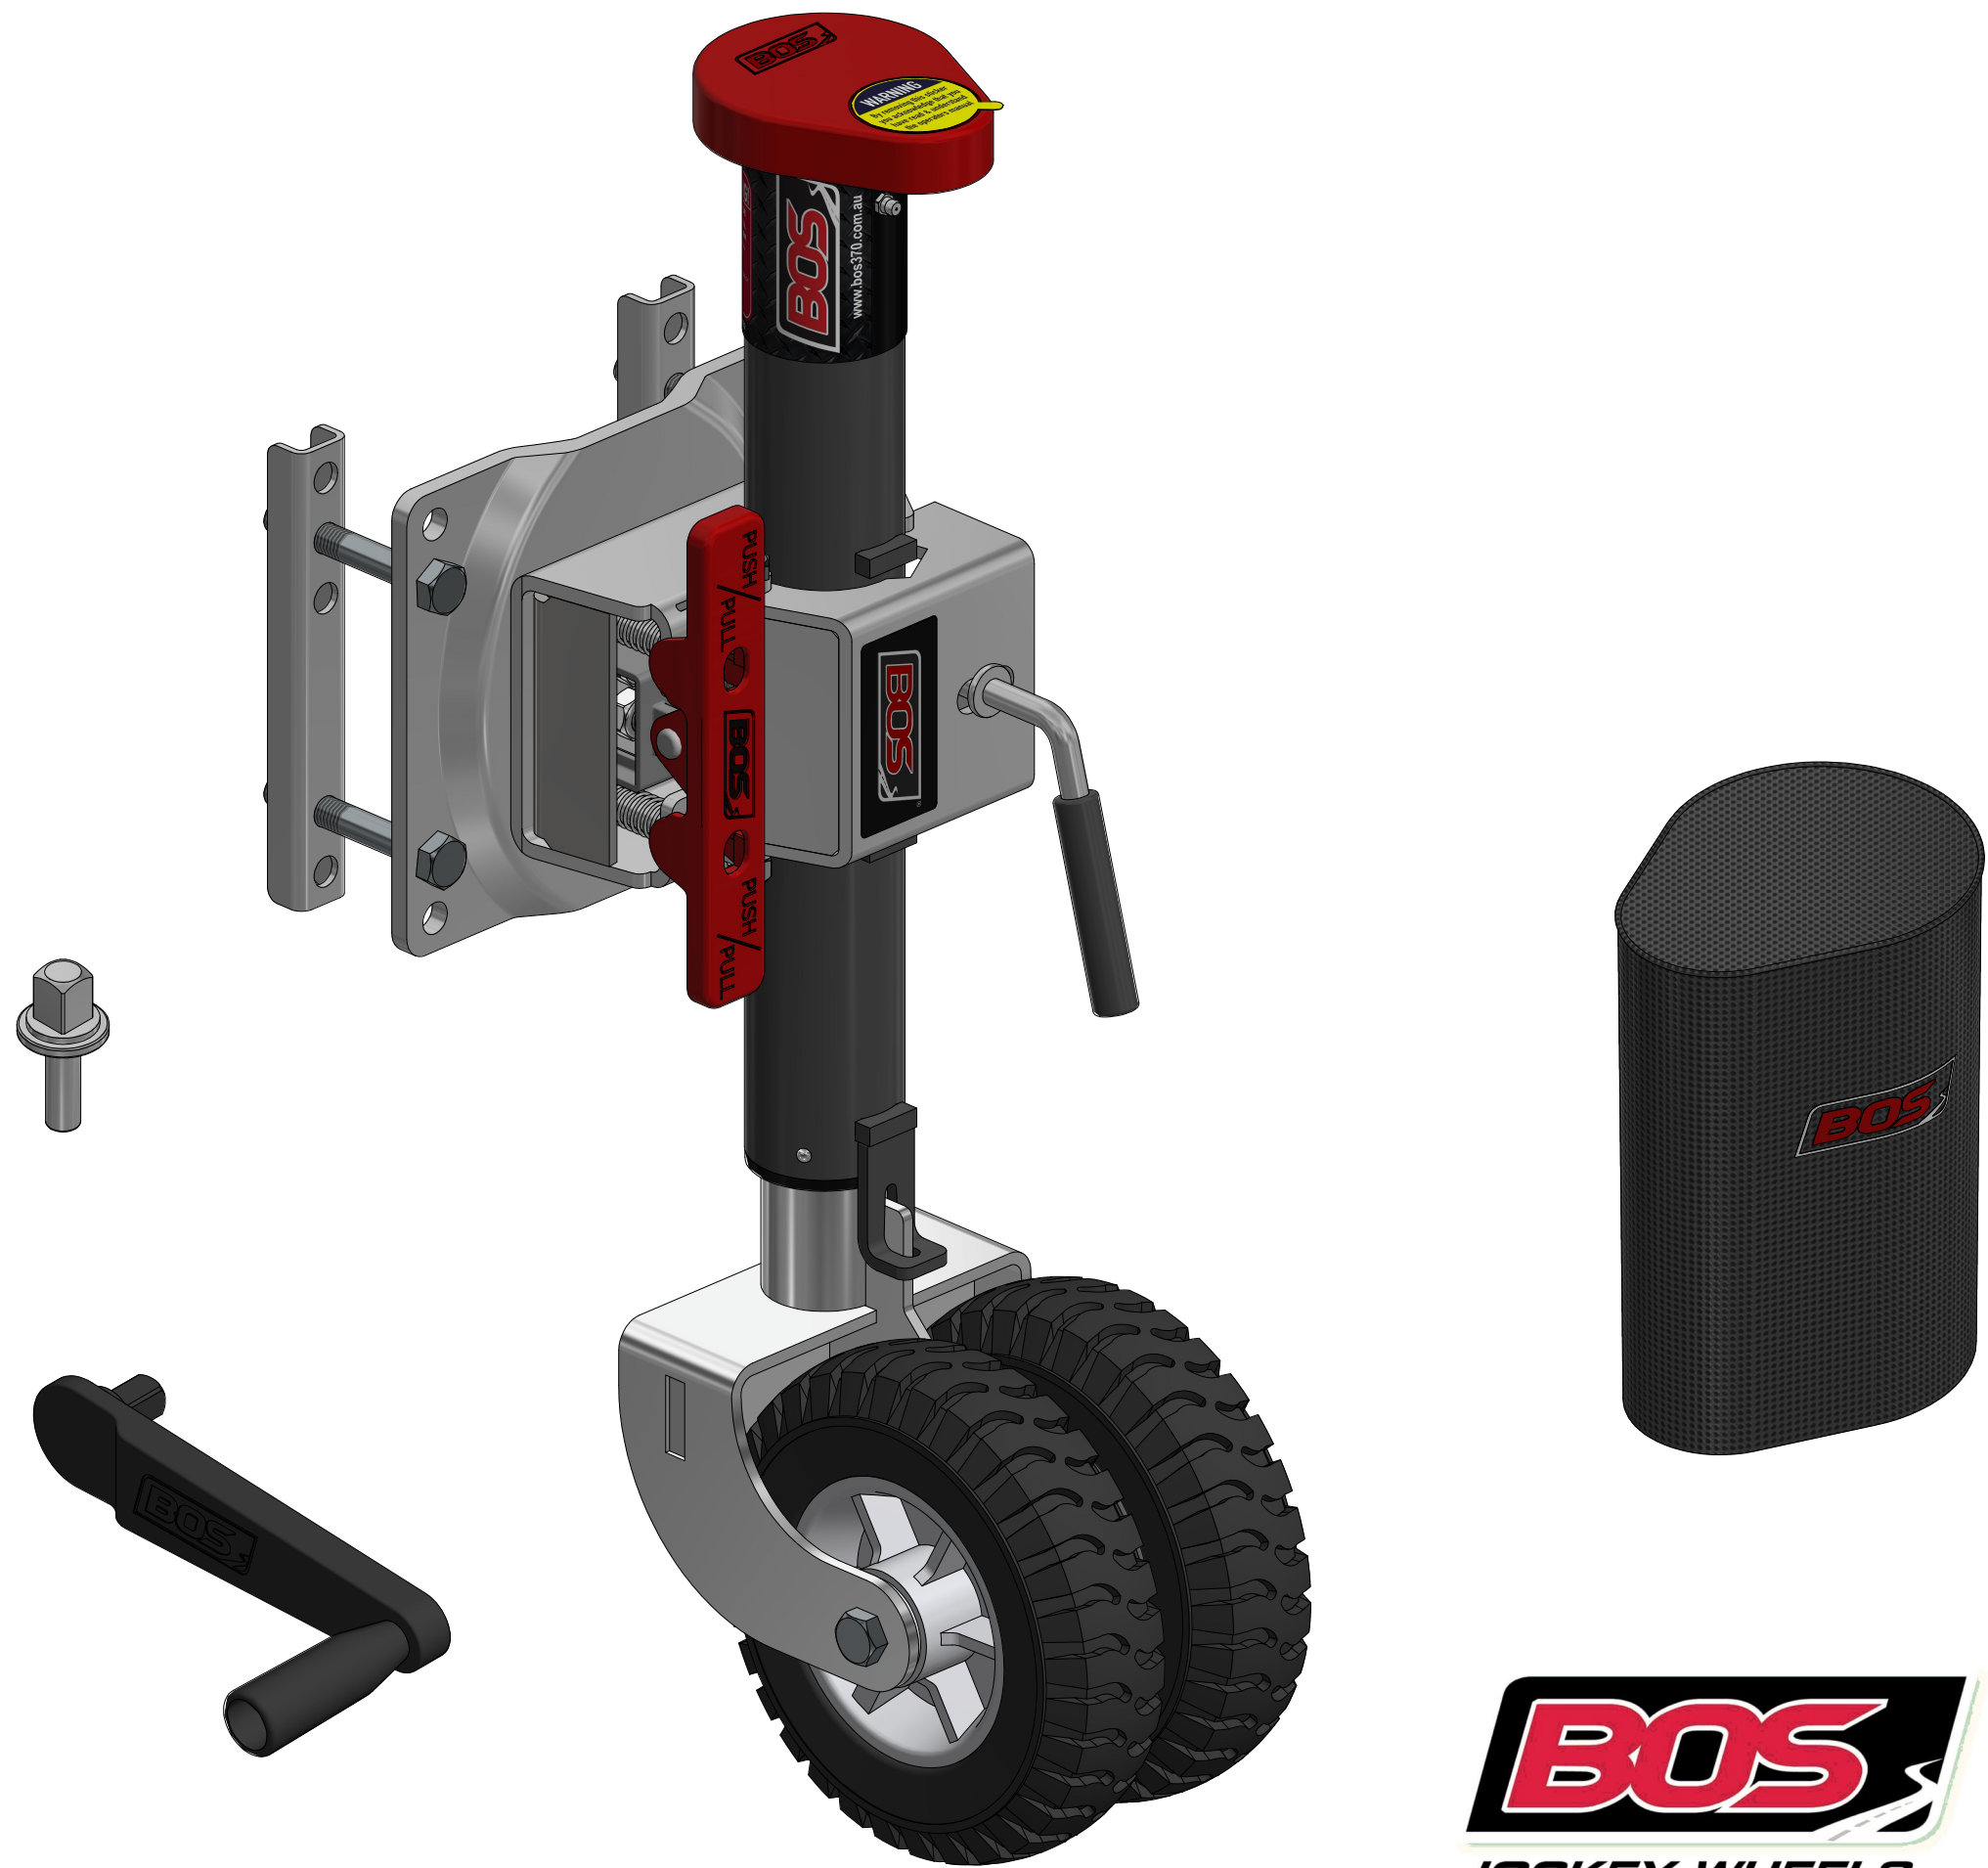

683-008
BLACK OPS WHEEL FIXED GEARBOX - 8" DOUBLE OFFSET SOLID RUBBER WHEEL
WITH SWING AWAY

Travel made easy

683-008
BLACK OPS WHEEL FIXED GEARBOX - 8" DOUBLE OFFSET SOLID RUBBER WHEEL WITH SWING AWAY

SPECIFICATIONS - KEY FEATURES

Travel made easy

683-008
BLACK OPS WHEEL FIXED GEARBOX - 8" DOUBLE OFFSET SOLID RUBBER WHEEL WITH SWING AWAY

EXTENSION DETAILS - MIDDLE LUG POSITION

TRAVEL POSITION

RETRACTED

EXTENDED

MOVING AROUND

Travel made easy

683-008 BLACK OPS WHEEL FIXED GEARBOX - 8" DOUBLE OFFSET SOLID RUBBER WHEEL WITH SWING AWAY

MAXIMUM LIFT DETAILS

START POSITION

MAXIMUM LIFT

MAXIMUM MOVING

Travel made easy 

BLACK OPS WHEEL FIXED GEARBOX

SWING AWAY DETAIL

683-008
BLACK OPS WHEEL FIXED GEARBOX - 8" DOUBLE OFFSET SOLID RUBBER WHEEL
WITH SWING AWAY
INSTALLATION OPTIONS

DRIVER SIDE INSTALLATION

PASSENGER SIDE INSTALLATION

TOP VIEW - DRIVER SIDE