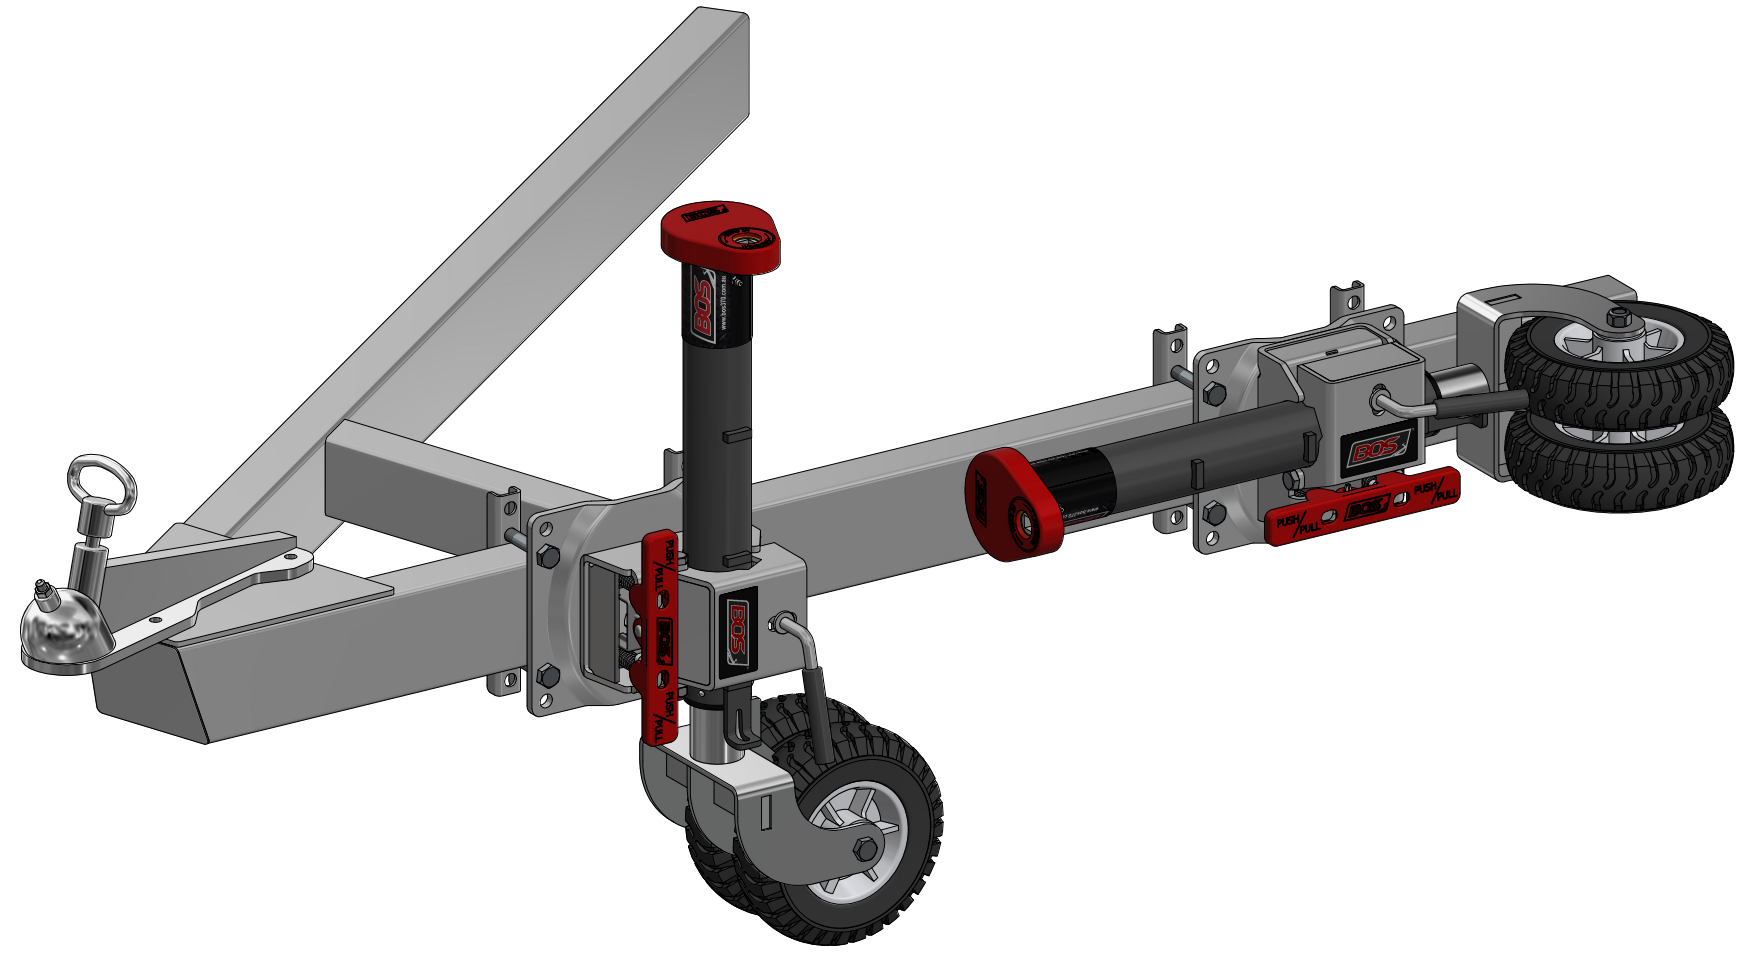

683-008
BLACK OPS WHEEL FIXED GEARBOX - 8" DOUBLE OFFSET SOLID RUBBER WHEEL
WITH SWING AWAY

Travel made easy

683-008
BLACK OPS WHEEL FIXED GEARBOX - 8" DOUBLE OFFSET SOLID RUBBER WHEEL WITH SWING AWAY

SPECIFICATIONS - KEY FEATURES

Travel made easy

683-008
BLACK OPS WHEEL FIXED GEARBOX - 8" DOUBLE OFFSET SOLID RUBBER WHEEL WITH SWING AWAY

EXTENSION DETAILS - MIDDLE LUG POSITION

TRAVEL POSITION

RETRACTED

EXTENDED

MOVING AROUND

Travel made easy

350-002
OPTIONAL
WHEEL MOUNT

LUG CLEARANCE CUTOUT
LOOSEN CLAMP TO ADJUST UNIT
NO NEED TO FULLY OPEN CLAMP TO ADJUST HEIGHT

RELOCATE LUG AWAY FROM CUTOUT
BEFORE CLOSING THE CLAMP

LONGER M12x100 BOLT OPTION **010-063**
FOR WIDER (125mm) FRAME

683-008
BLACK OPS WHEEL FIXED GEARBOX - 8" DOUBLE OFFSET SOLID RUBBER WHEEL
WITH SWING AWAY
INSTALLATION OPTIONS

DRIVER SIDE INSTALLATION

PASSENGER SIDE INSTALLATION

TOP VIEW - DRIVER SIDE