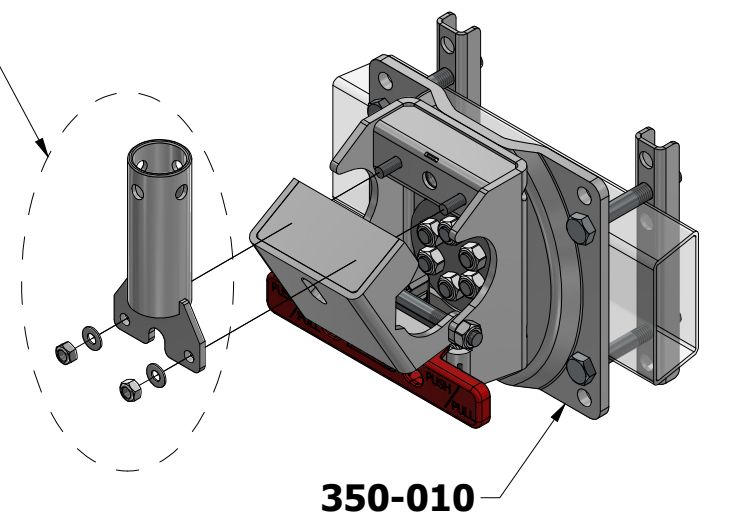

683-008 BLACK OPS WHEEL FIXED GEARBOX - 8" DOUBLE OFFSET SOLID RUBBER WHEEL WITH SWING AWAY

MAXIMUM LIFT DETAILS

START POSITION

MAXIMUM LIFT

MAXIMUM MOVING

Travel made easy 

BLACK OPS WHEEL FIXED GEARBOX

SWING AWAY DETAIL

350-002
OPTIONAL
WHEEL MOUNT

LUG CLEARANCE CUTOUT
LOOSEN CLAMP TO ADJUST UNIT
NO NEED TO FULLY OPEN CLAMP TO ADJUST HEIGHT

RELOCATE LUG AWAY FROM CUTOUT
BEFORE CLOSING THE CLAMP

LONGER M12x100 BOLT OPTION **010-063**
FOR WIDER (125mm) FRAME