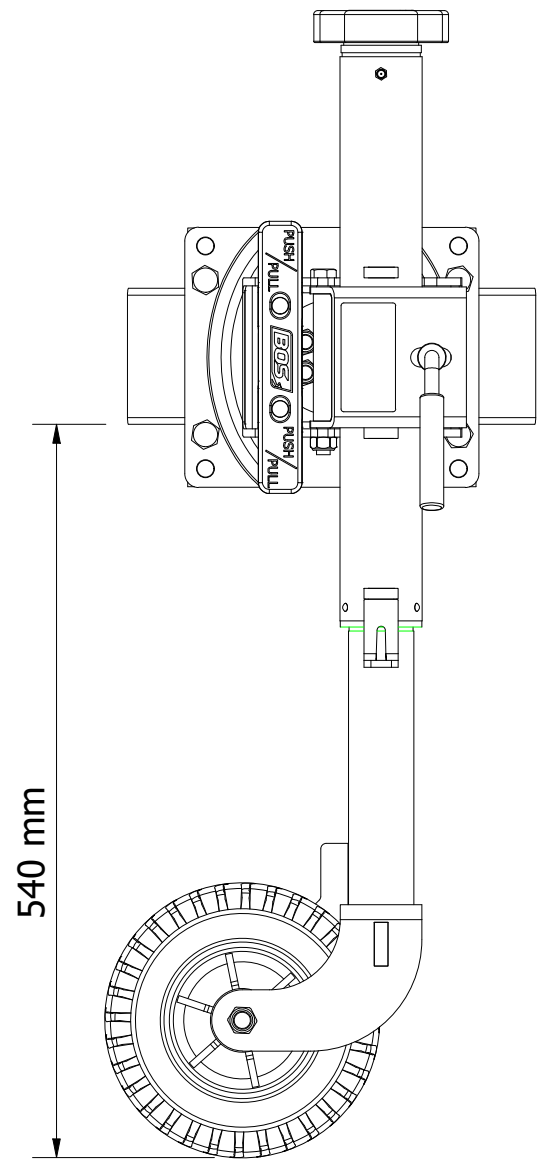

683-008
BLACK OPS WHEEL FIXED GEARBOX - 8" DOUBLE OFFSET SOLID RUBBER WHEEL
WITH SWING AWAY

Travel made easy

683-008
BLACK OPS WHEEL FIXED GEARBOX - 8" DOUBLE OFFSET SOLID RUBBER WHEEL WITH SWING AWAY

SPECIFICATIONS - KEY FEATURES

Travel made easy

683-008
BLACK OPS WHEEL FIXED GEARBOX - 8" DOUBLE OFFSET SOLID RUBBER WHEEL WITH SWING AWAY

EXTENSION DETAILS - MIDDLE LUG POSITION

TRAVEL POSITION

RETRACTED

EXTENDED

MOVING AROUND

Travel made easy

683-008 BLACK OPS WHEEL FIXED GEARBOX - 8" DOUBLE OFFSET SOLID RUBBER WHEEL WITH SWING AWAY

MAXIMUM LIFT DETAILS

START POSITION

MAXIMUM LIFT

MAXIMUM MOVING

Travel made easy 

BLACK OPS WHEEL FIXED GEARBOX

SWING AWAY DETAIL

350-002
OPTIONAL
WHEEL MOUNT

LUG CLEARANCE CUTOUT
LOOSEN CLAMP TO ADJUST UNIT
NO NEED TO FULLY OPEN CLAMP TO ADJUST HEIGHT

RELOCATE LUG AWAY FROM CUTOUT
BEFORE CLOSING THE CLAMP

LONGER M12x100 BOLT OPTION **010-063**
FOR WIDER (125mm) FRAME