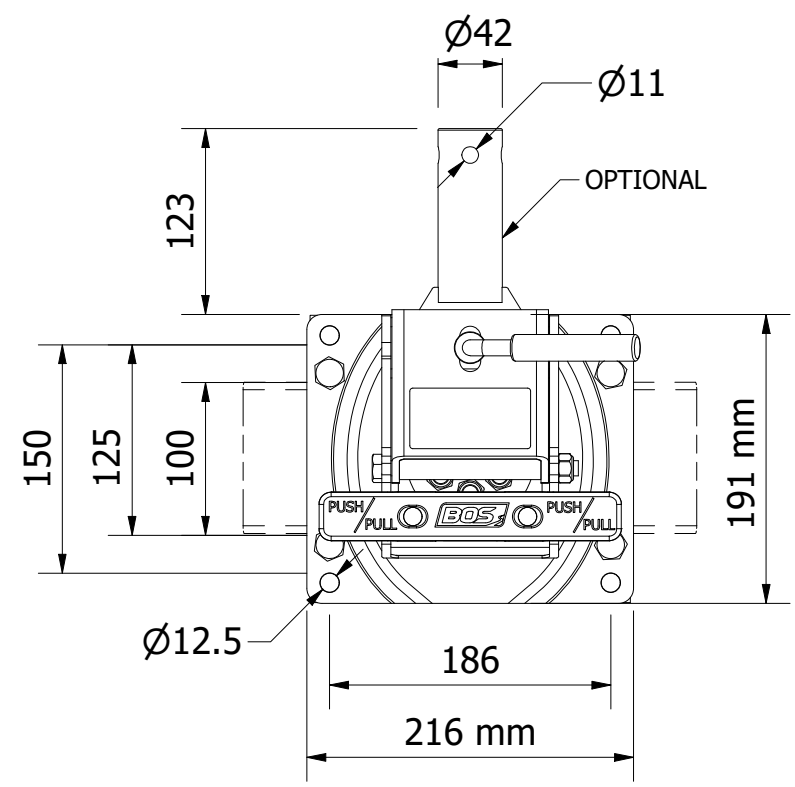

683-008
BLACK OPS WHEEL FIXED GEARBOX - 8" DOUBLE OFFSET SOLID RUBBER WHEEL
WITH SWING AWAY

Travel made easy

683-008
BLACK OPS WHEEL FIXED GEARBOX - 8" DOUBLE OFFSET SOLID RUBBER WHEEL WITH SWING AWAY

SPECIFICATIONS - KEY FEATURES

683-008 BLACK OPS WHEEL FIXED GEARBOX - 8" DOUBLE OFFSET SOLID RUBBER WHEEL WITH SWING AWAY

MAXIMUM LIFT DETAILS

START POSITION

MAXIMUM LIFT

MAXIMUM MOVING

Travel made easy 

BLACK OPS WHEEL FIXED GEARBOX

SWING AWAY DETAIL

350-002
OPTIONAL
WHEEL MOUNT

LUG CLEARANCE CUTOUT
LOOSEN CLAMP TO ADJUST UNIT
NO NEED TO FULLY OPEN CLAMP TO ADJUST HEIGHT

RELOCATE LUG AWAY FROM CUTOUT
BEFORE CLOSING THE CLAMP

LONGER M12x100 BOLT OPTION **010-063**
FOR WIDER (125mm) FRAME

683-008
BLACK OPS WHEEL FIXED GEARBOX - 8" DOUBLE OFFSET SOLID RUBBER WHEEL
WITH SWING AWAY
INSTALLATION OPTIONS

DRIVER SIDE INSTALLATION

PASSENGER SIDE INSTALLATION

TOP VIEW - DRIVER SIDE