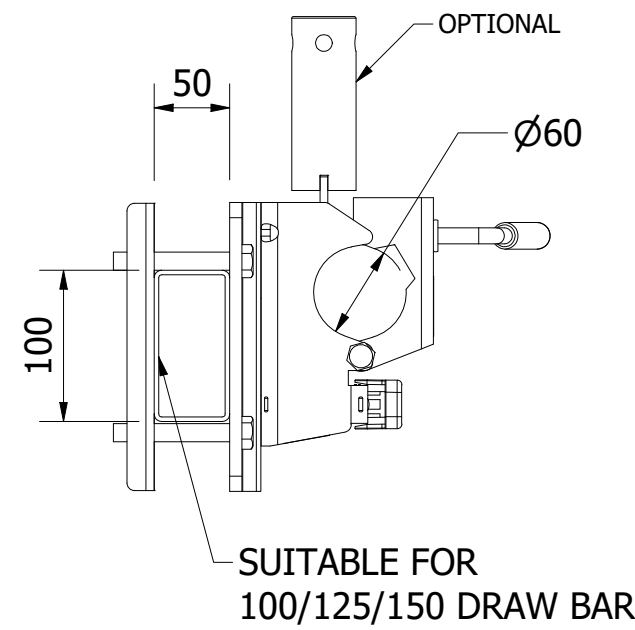

Travel made easy

683-008
BLACK OPS WHEEL FIXED GEARBOX - 8" DOUBLE OFFSET SOLID RUBBER WHEEL WITH SWING AWAY

EXTENSION DETAILS - MIDDLE LUG POSITION

TRAVEL POSITION

RETRACTED

EXTENDED

MOVING AROUND

Travel made easy

683-008 BLACK OPS WHEEL FIXED GEARBOX - 8" DOUBLE OFFSET SOLID RUBBER WHEEL WITH SWING AWAY

MAXIMUM LIFT DETAILS

START POSITION

MAXIMUM LIFT

MAXIMUM MOVING

Travel made easy 

BLACK OPS WHEEL FIXED GEARBOX

SWING AWAY DETAIL

350-002
OPTIONAL
WHEEL MOUNT

LUG CLEARANCE CUTOUT
LOOSEN CLAMP TO ADJUST UNIT
NO NEED TO FULLY OPEN CLAMP TO ADJUST HEIGHT

RELOCATE LUG AWAY FROM CUTOUT
BEFORE CLOSING THE CLAMP

LONGER M12x100 BOLT OPTION **010-063**
FOR WIDER (125mm) FRAME

683-008
BLACK OPS WHEEL FIXED GEARBOX - 8" DOUBLE OFFSET SOLID RUBBER WHEEL
WITH SWING AWAY
INSTALLATION OPTIONS

DRIVER SIDE INSTALLATION

PASSENGER SIDE INSTALLATION

TOP VIEW - DRIVER SIDE