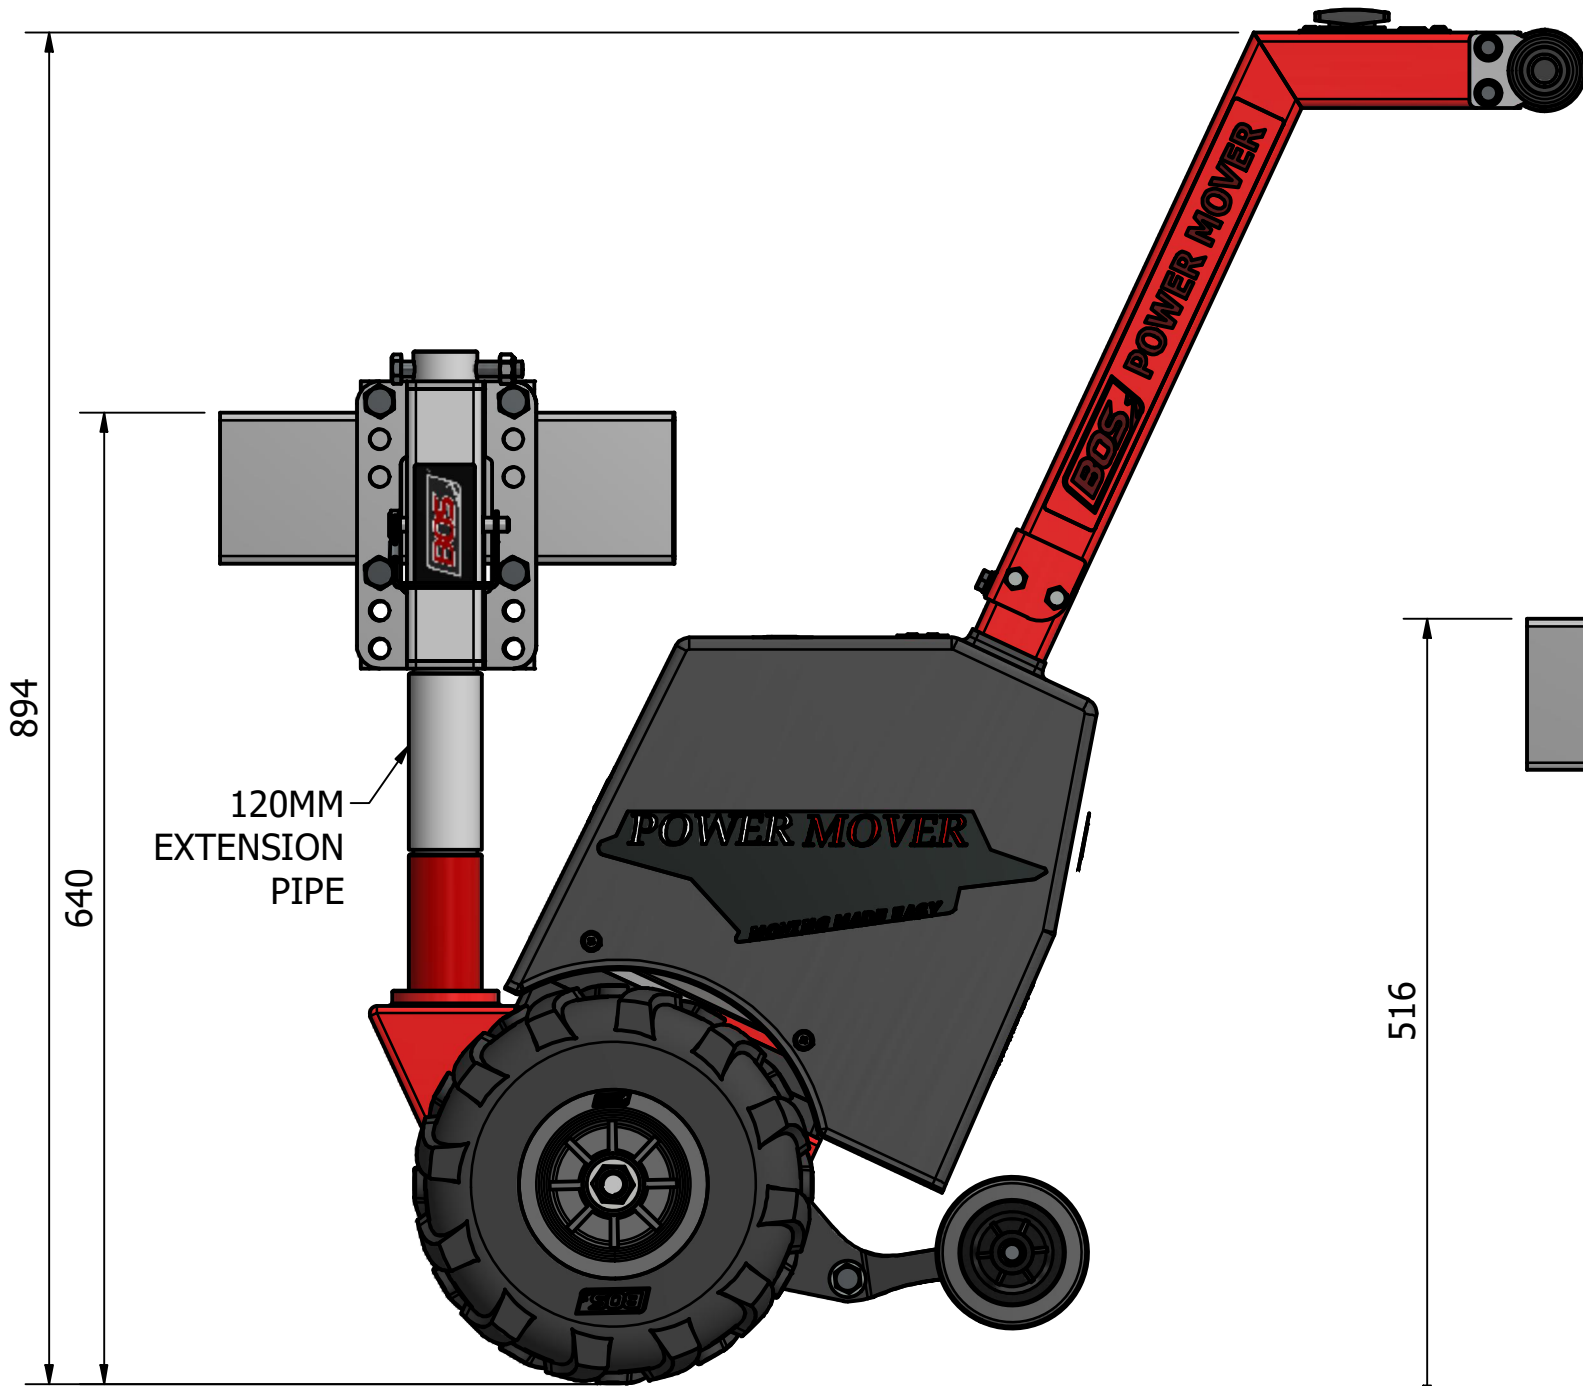

900-040 POWER MOUNT MOUNT SYSTEM SETUP

WITH
120MM EXTENSION PIPE

WITHOUT
120MM EXTENSION PIPE