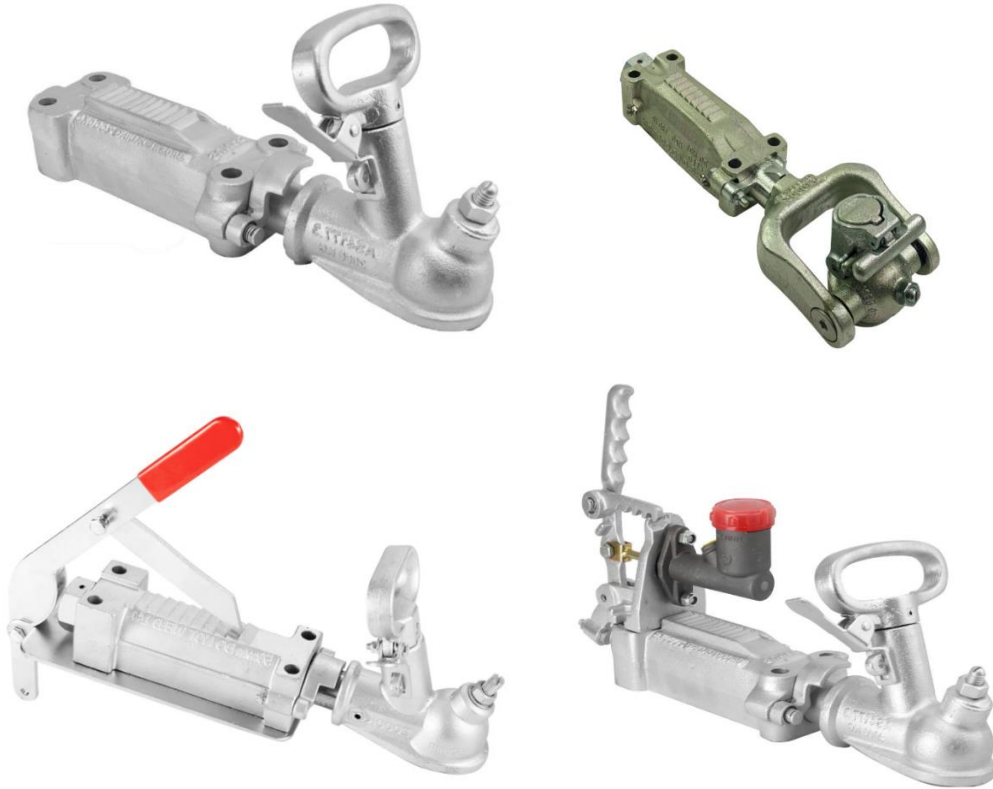

50mm tow ball attachment **DOES NOT** work on any articulated coupling. Meaning any coupling that rotates or moves

DO NOT USE THE 50mm TOW BALL ON A DUAL AXLE

50mm Tow ball attachment **WILL ONLY WORK** on a ridged fixed coupling