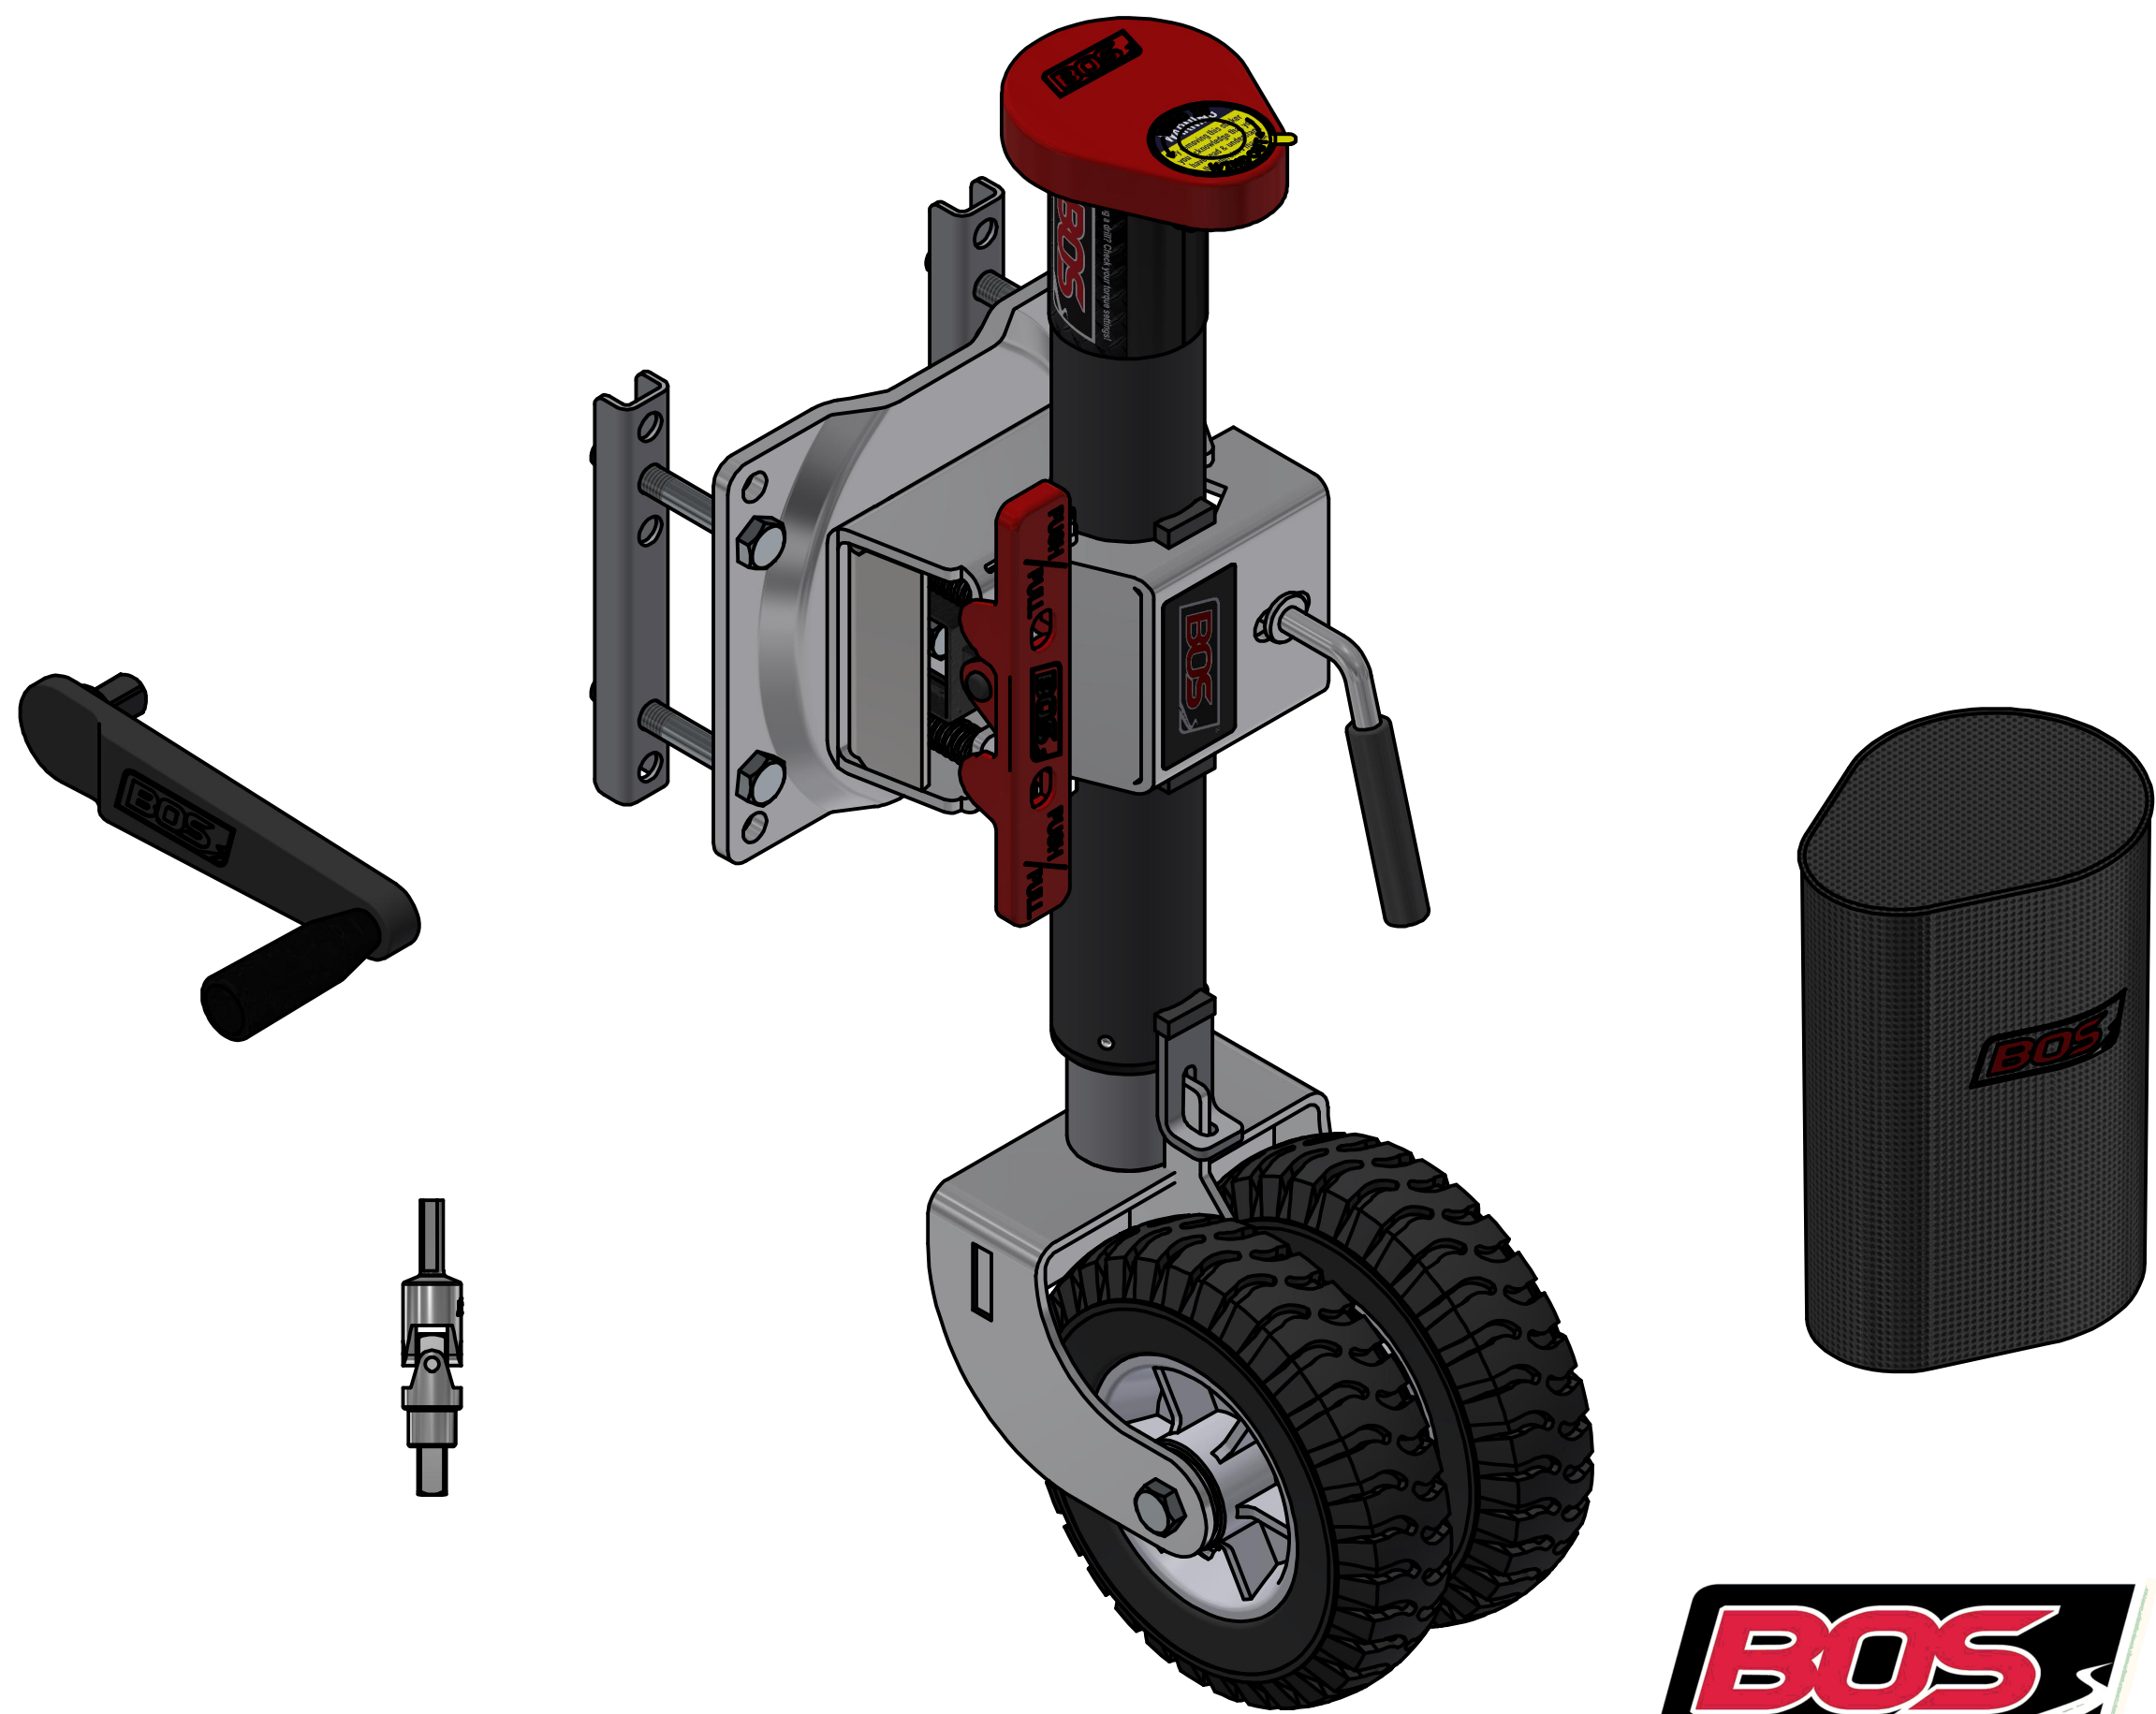

683-008
BLACK OPS WHEEL FIXED GEARBOX - 8" DOUBLE OFFSET SOLID RUBBER WHEEL
WITH SWING AWAY
WHAT IS IN THE KIT

Travel made easy