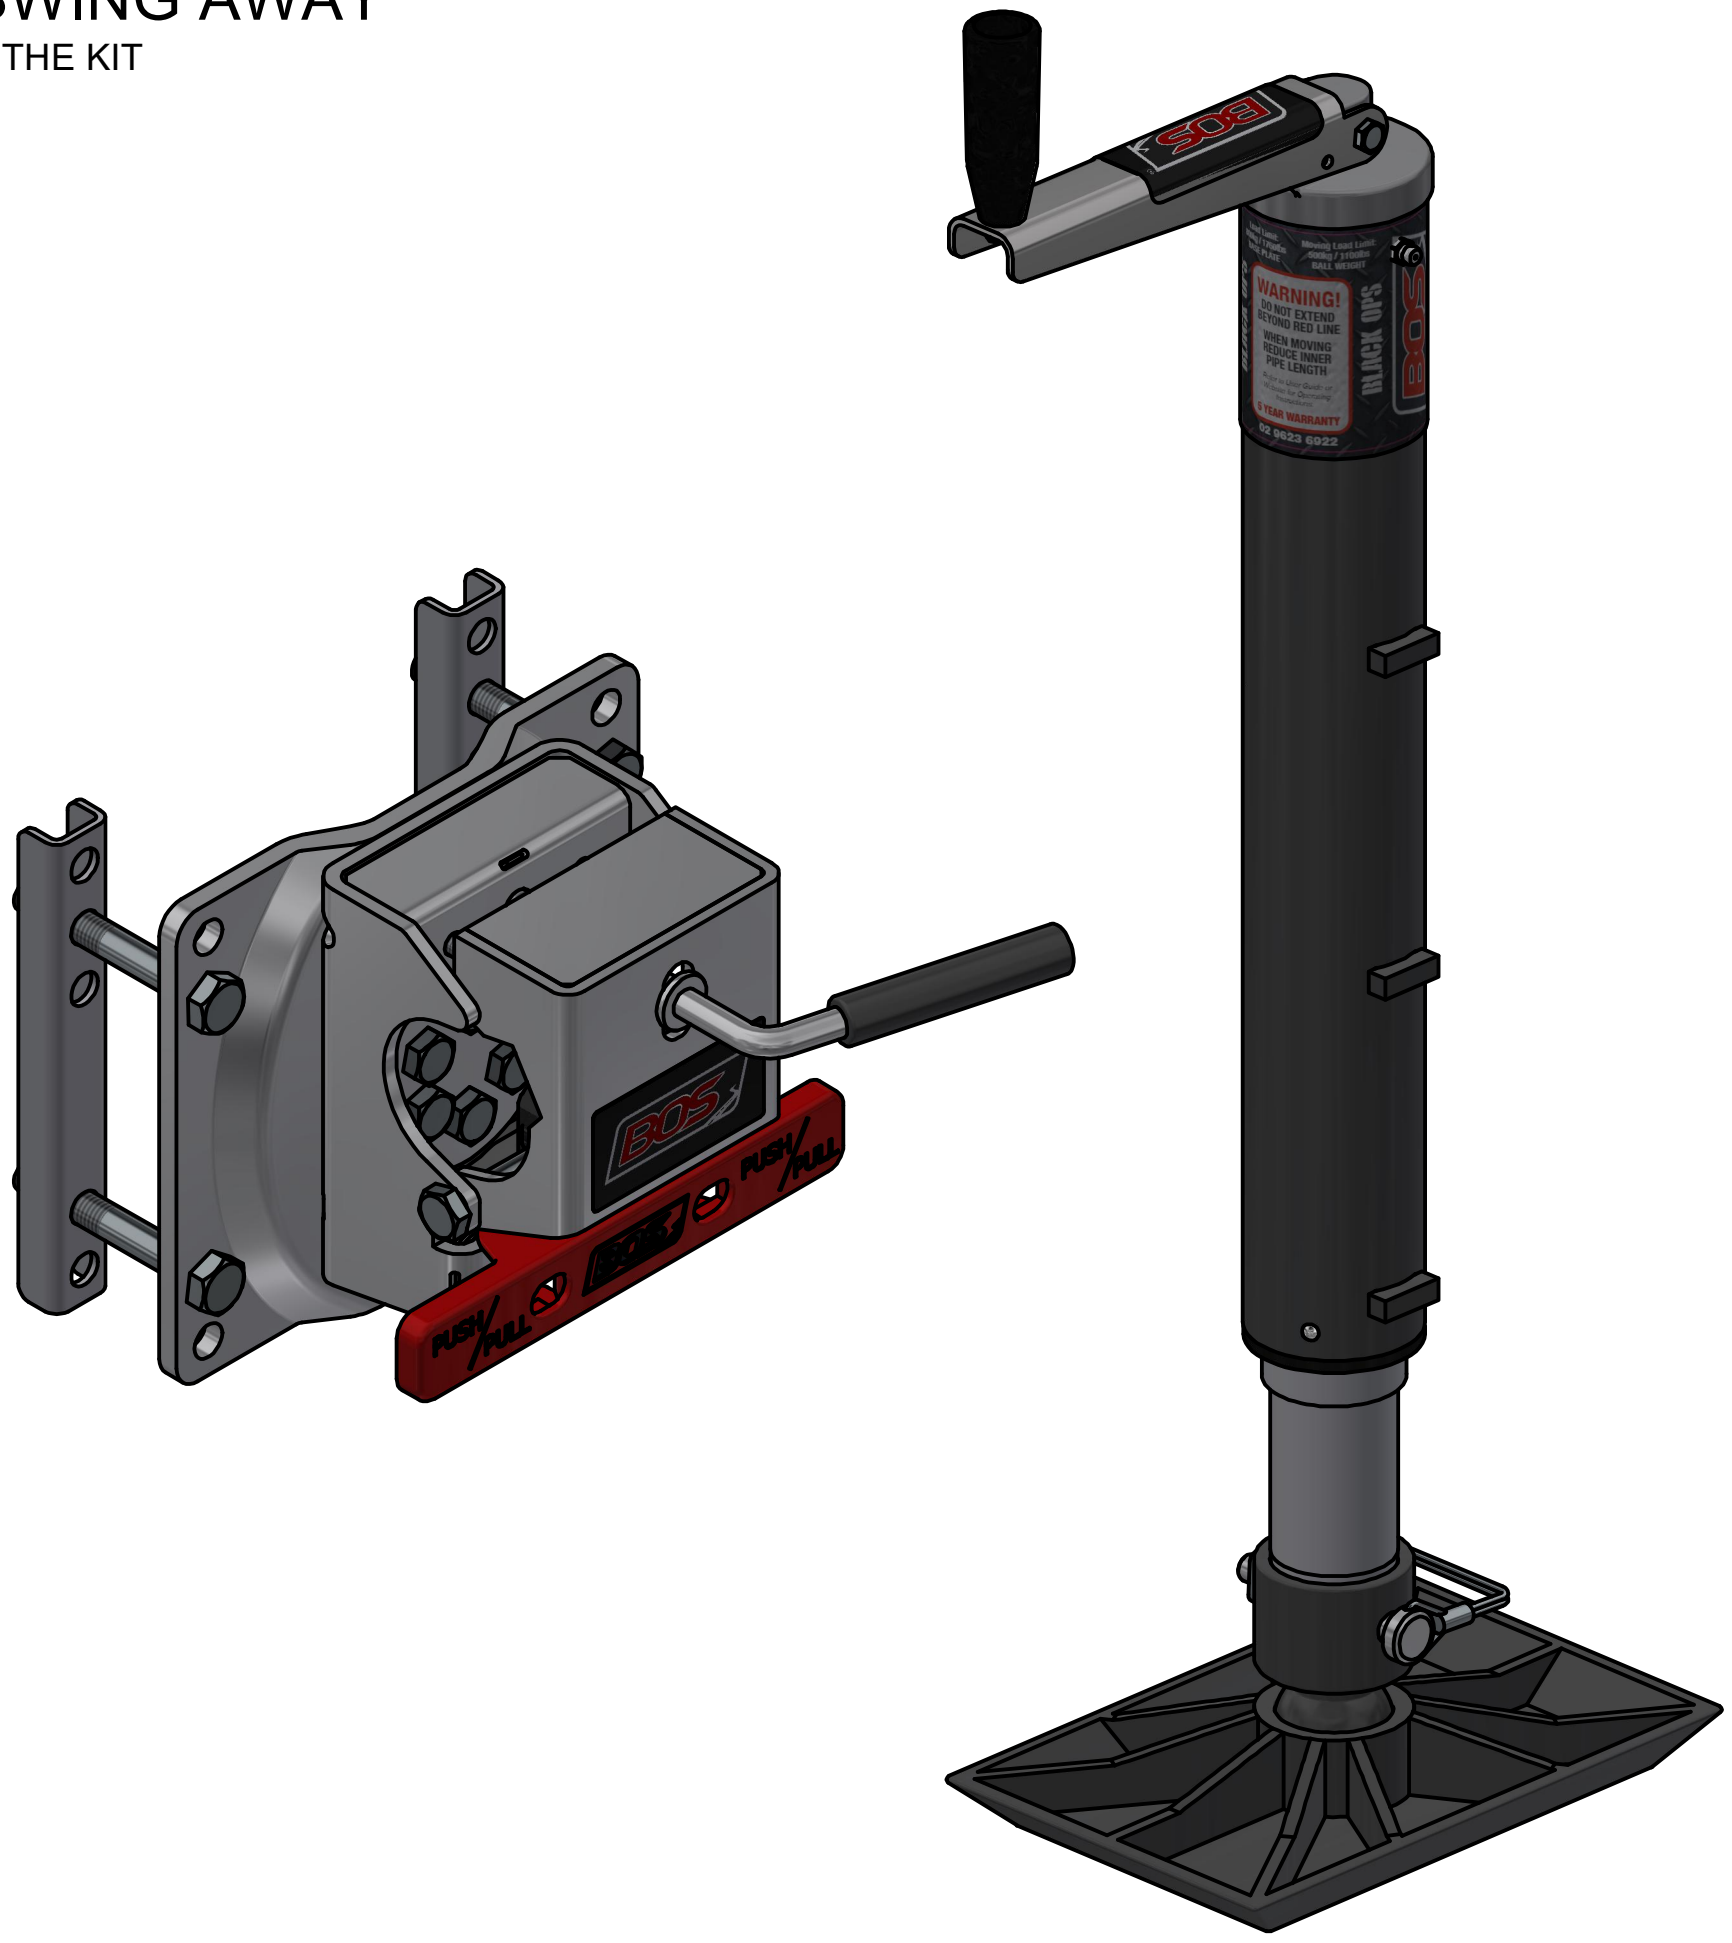

680-003  
BLACK OPS STANDARD MANUAL - BASE PLATE  
WITH SWING AWAY  
WHAT IS IN THE KIT

KIT GROSS WEIGHT : 14.5 kg

Travel made easy