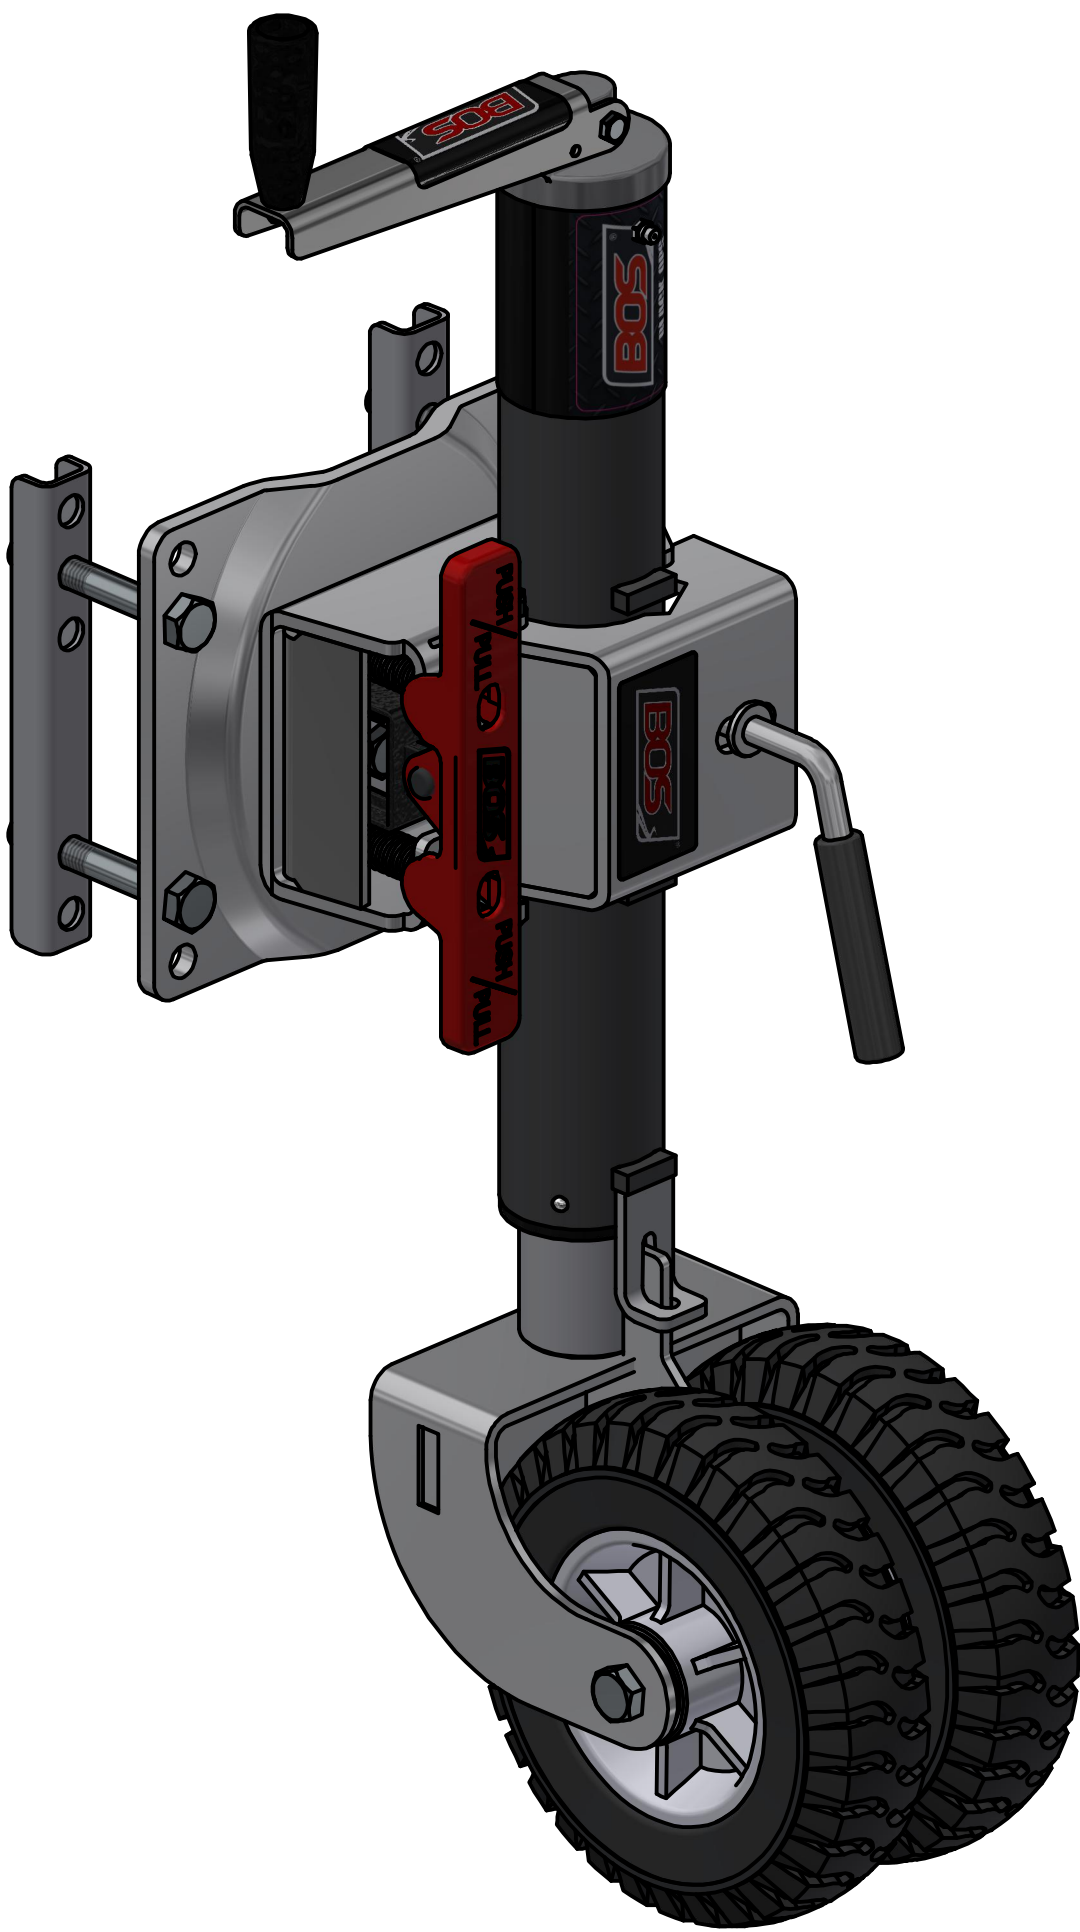

682-008

BLACK OPS WHEEL FIXED MANUAL - 8" DOUBLE OFFSET SOLID RUBBER WHEEL WITH SWING AWAY

WHAT IS IN THE KIT

Travel made easy