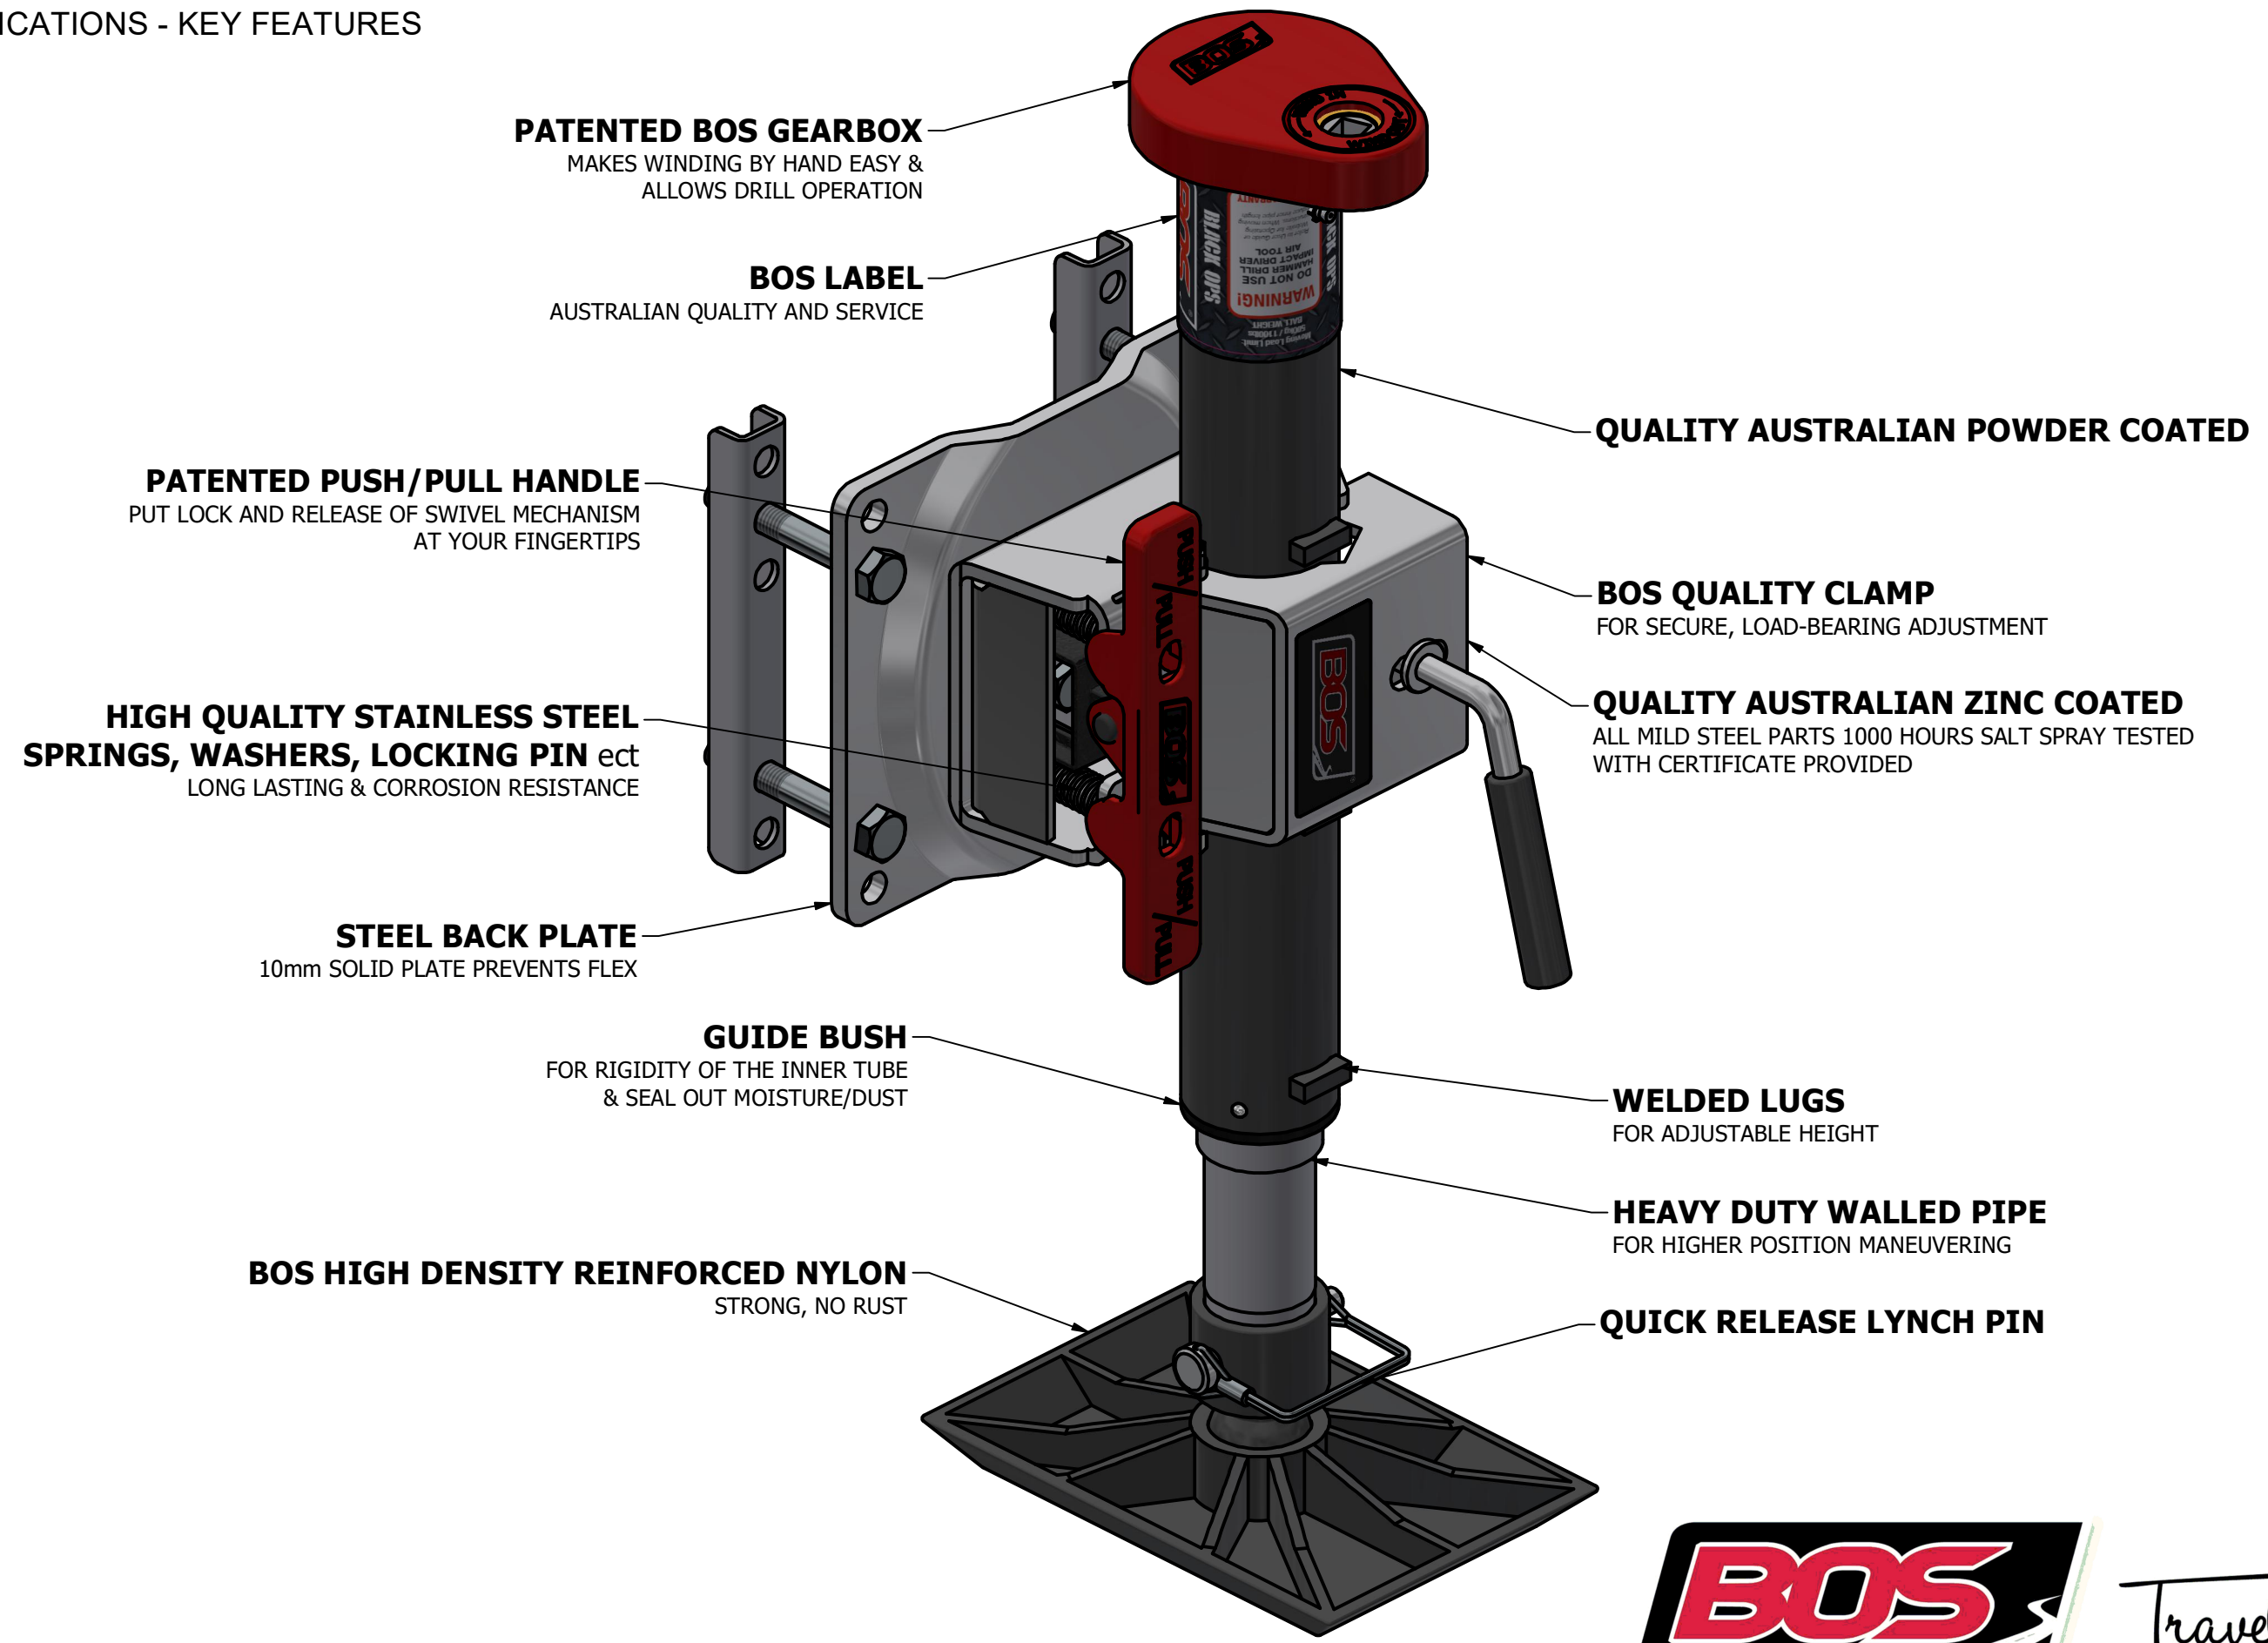

681-003  
**BLACK OPS STANDARD GEARBOX - BASE PLATE**  
**WITH SWING AWAY**

SPECIFICATIONS - KEY FEATURES

*Travel made easy* 