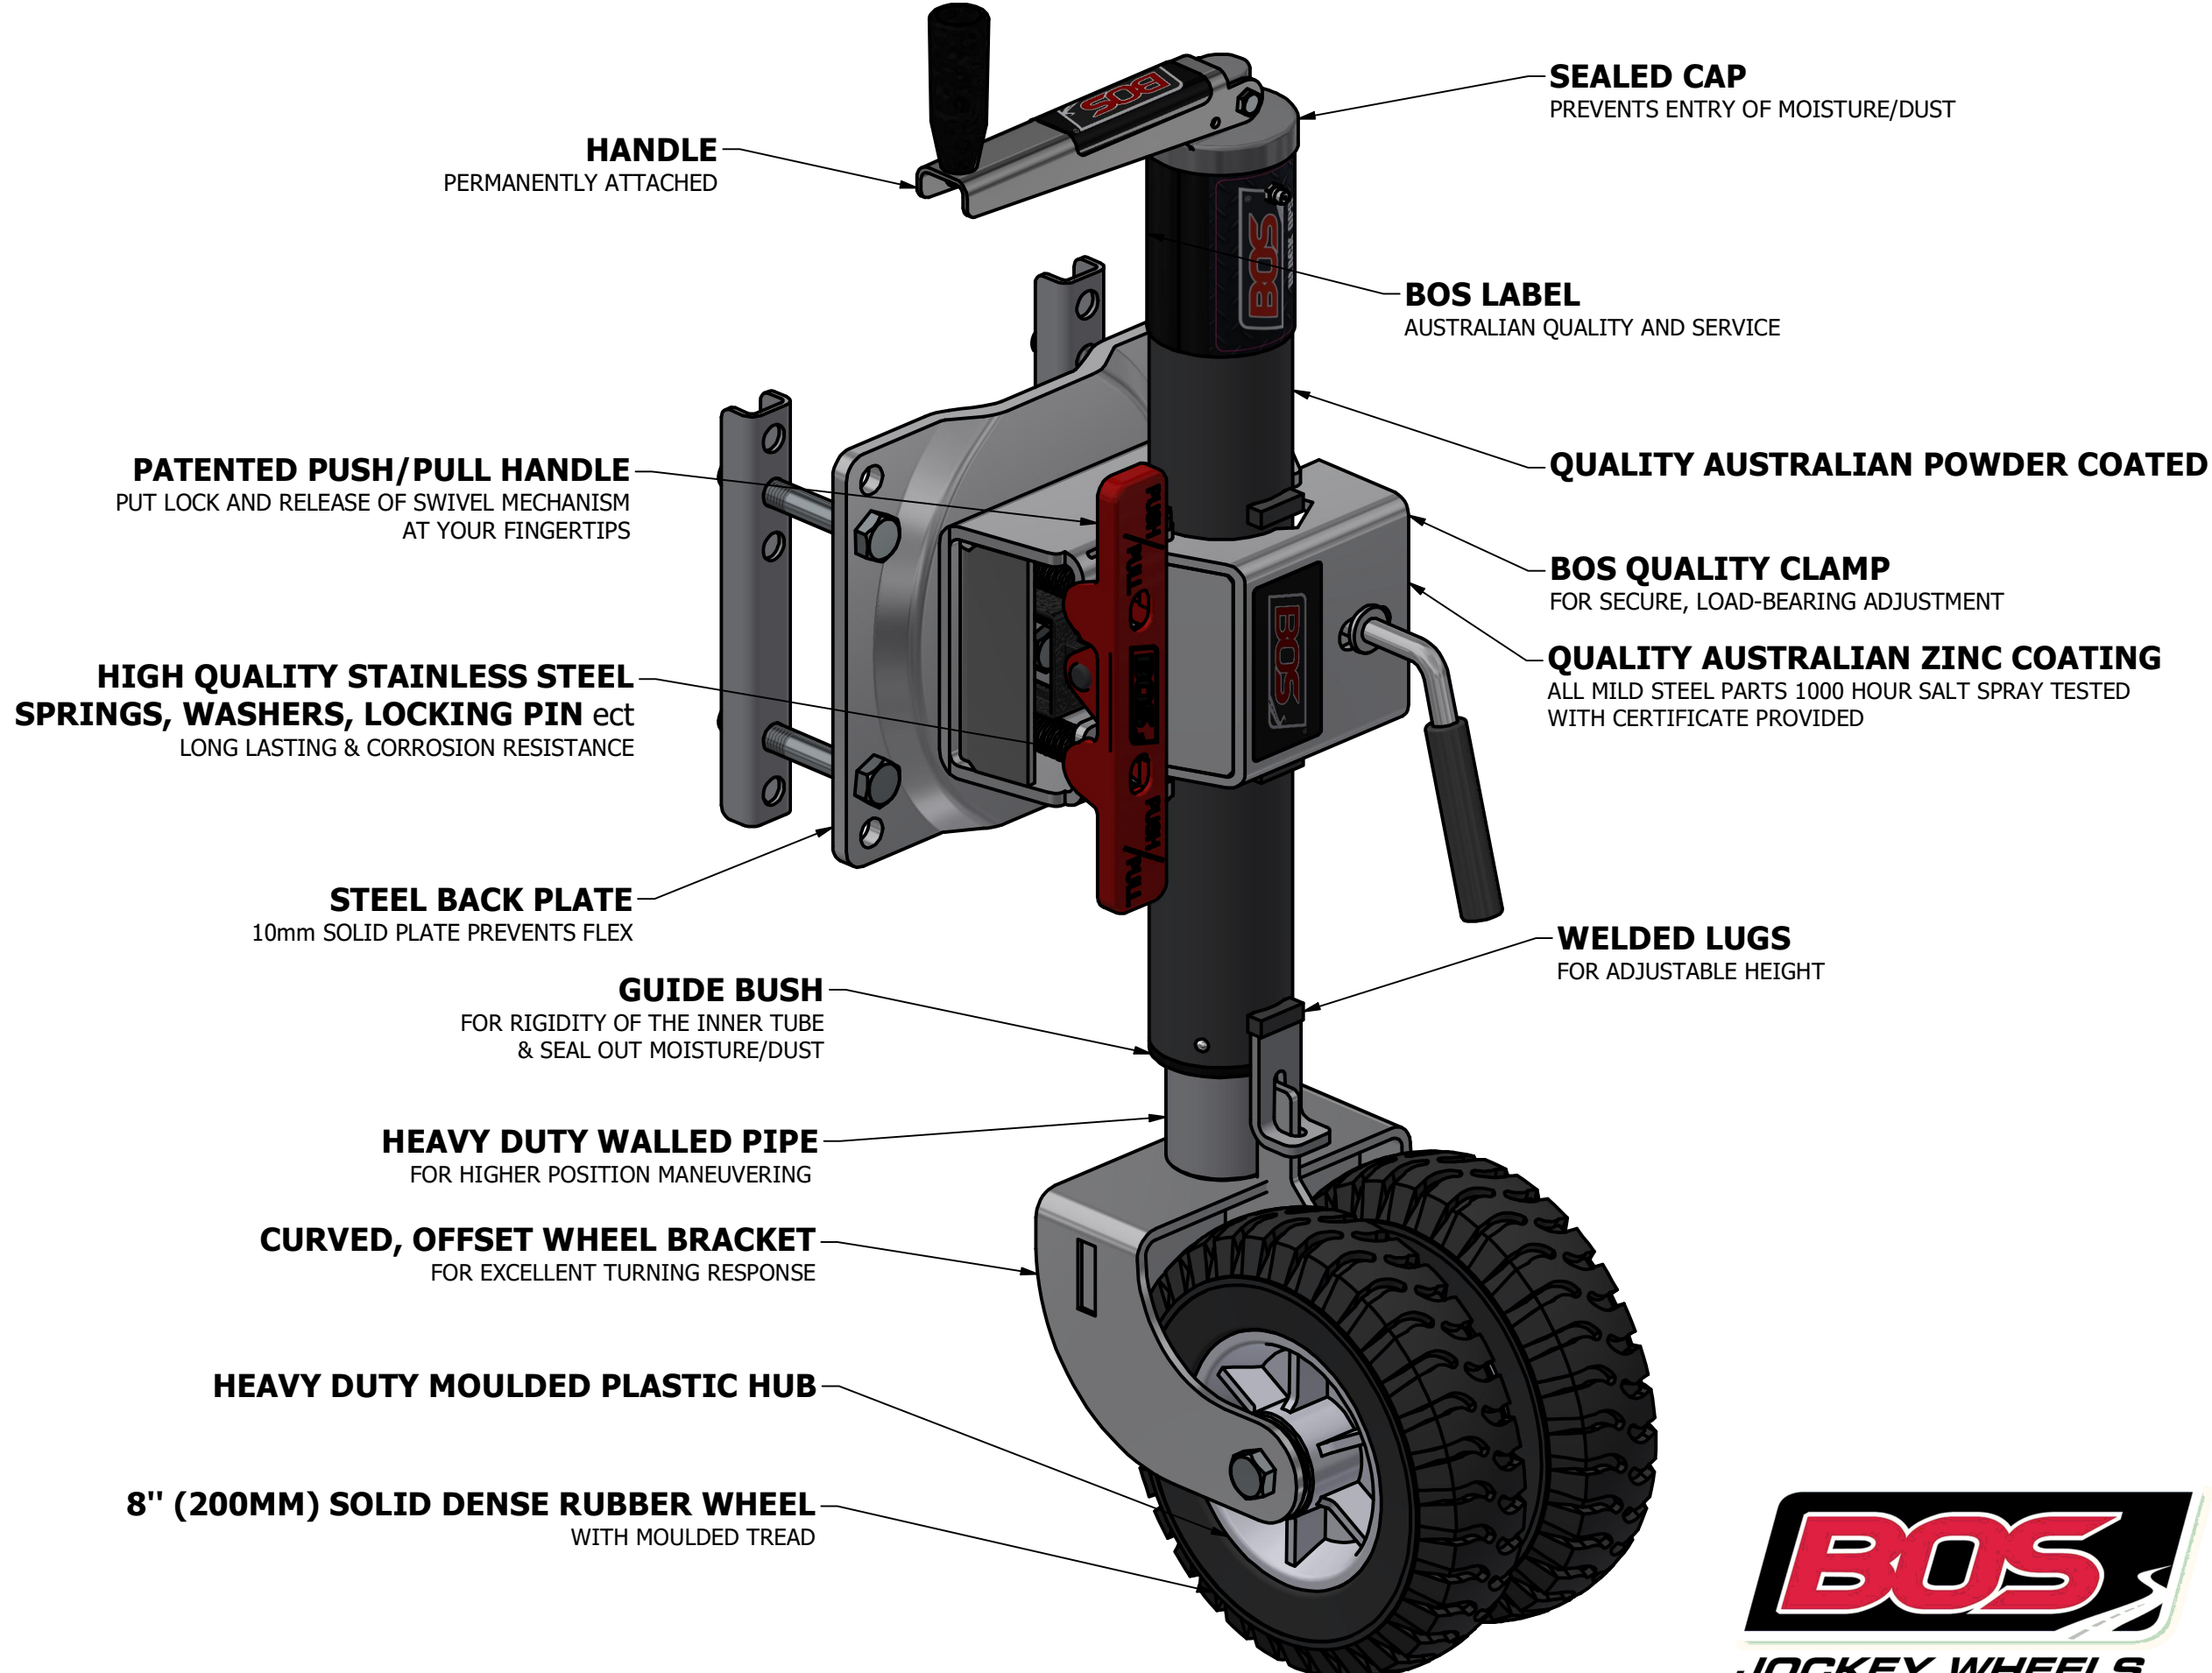

682-008

BLACK OPS WHEEL FIXED MANUAL - 8" DOUBLE OFFSET SOLID RUBBER WHEEL WITH SWING AWAY

SPECIFICATIONS - KEY FEATURES

Travel made easy 