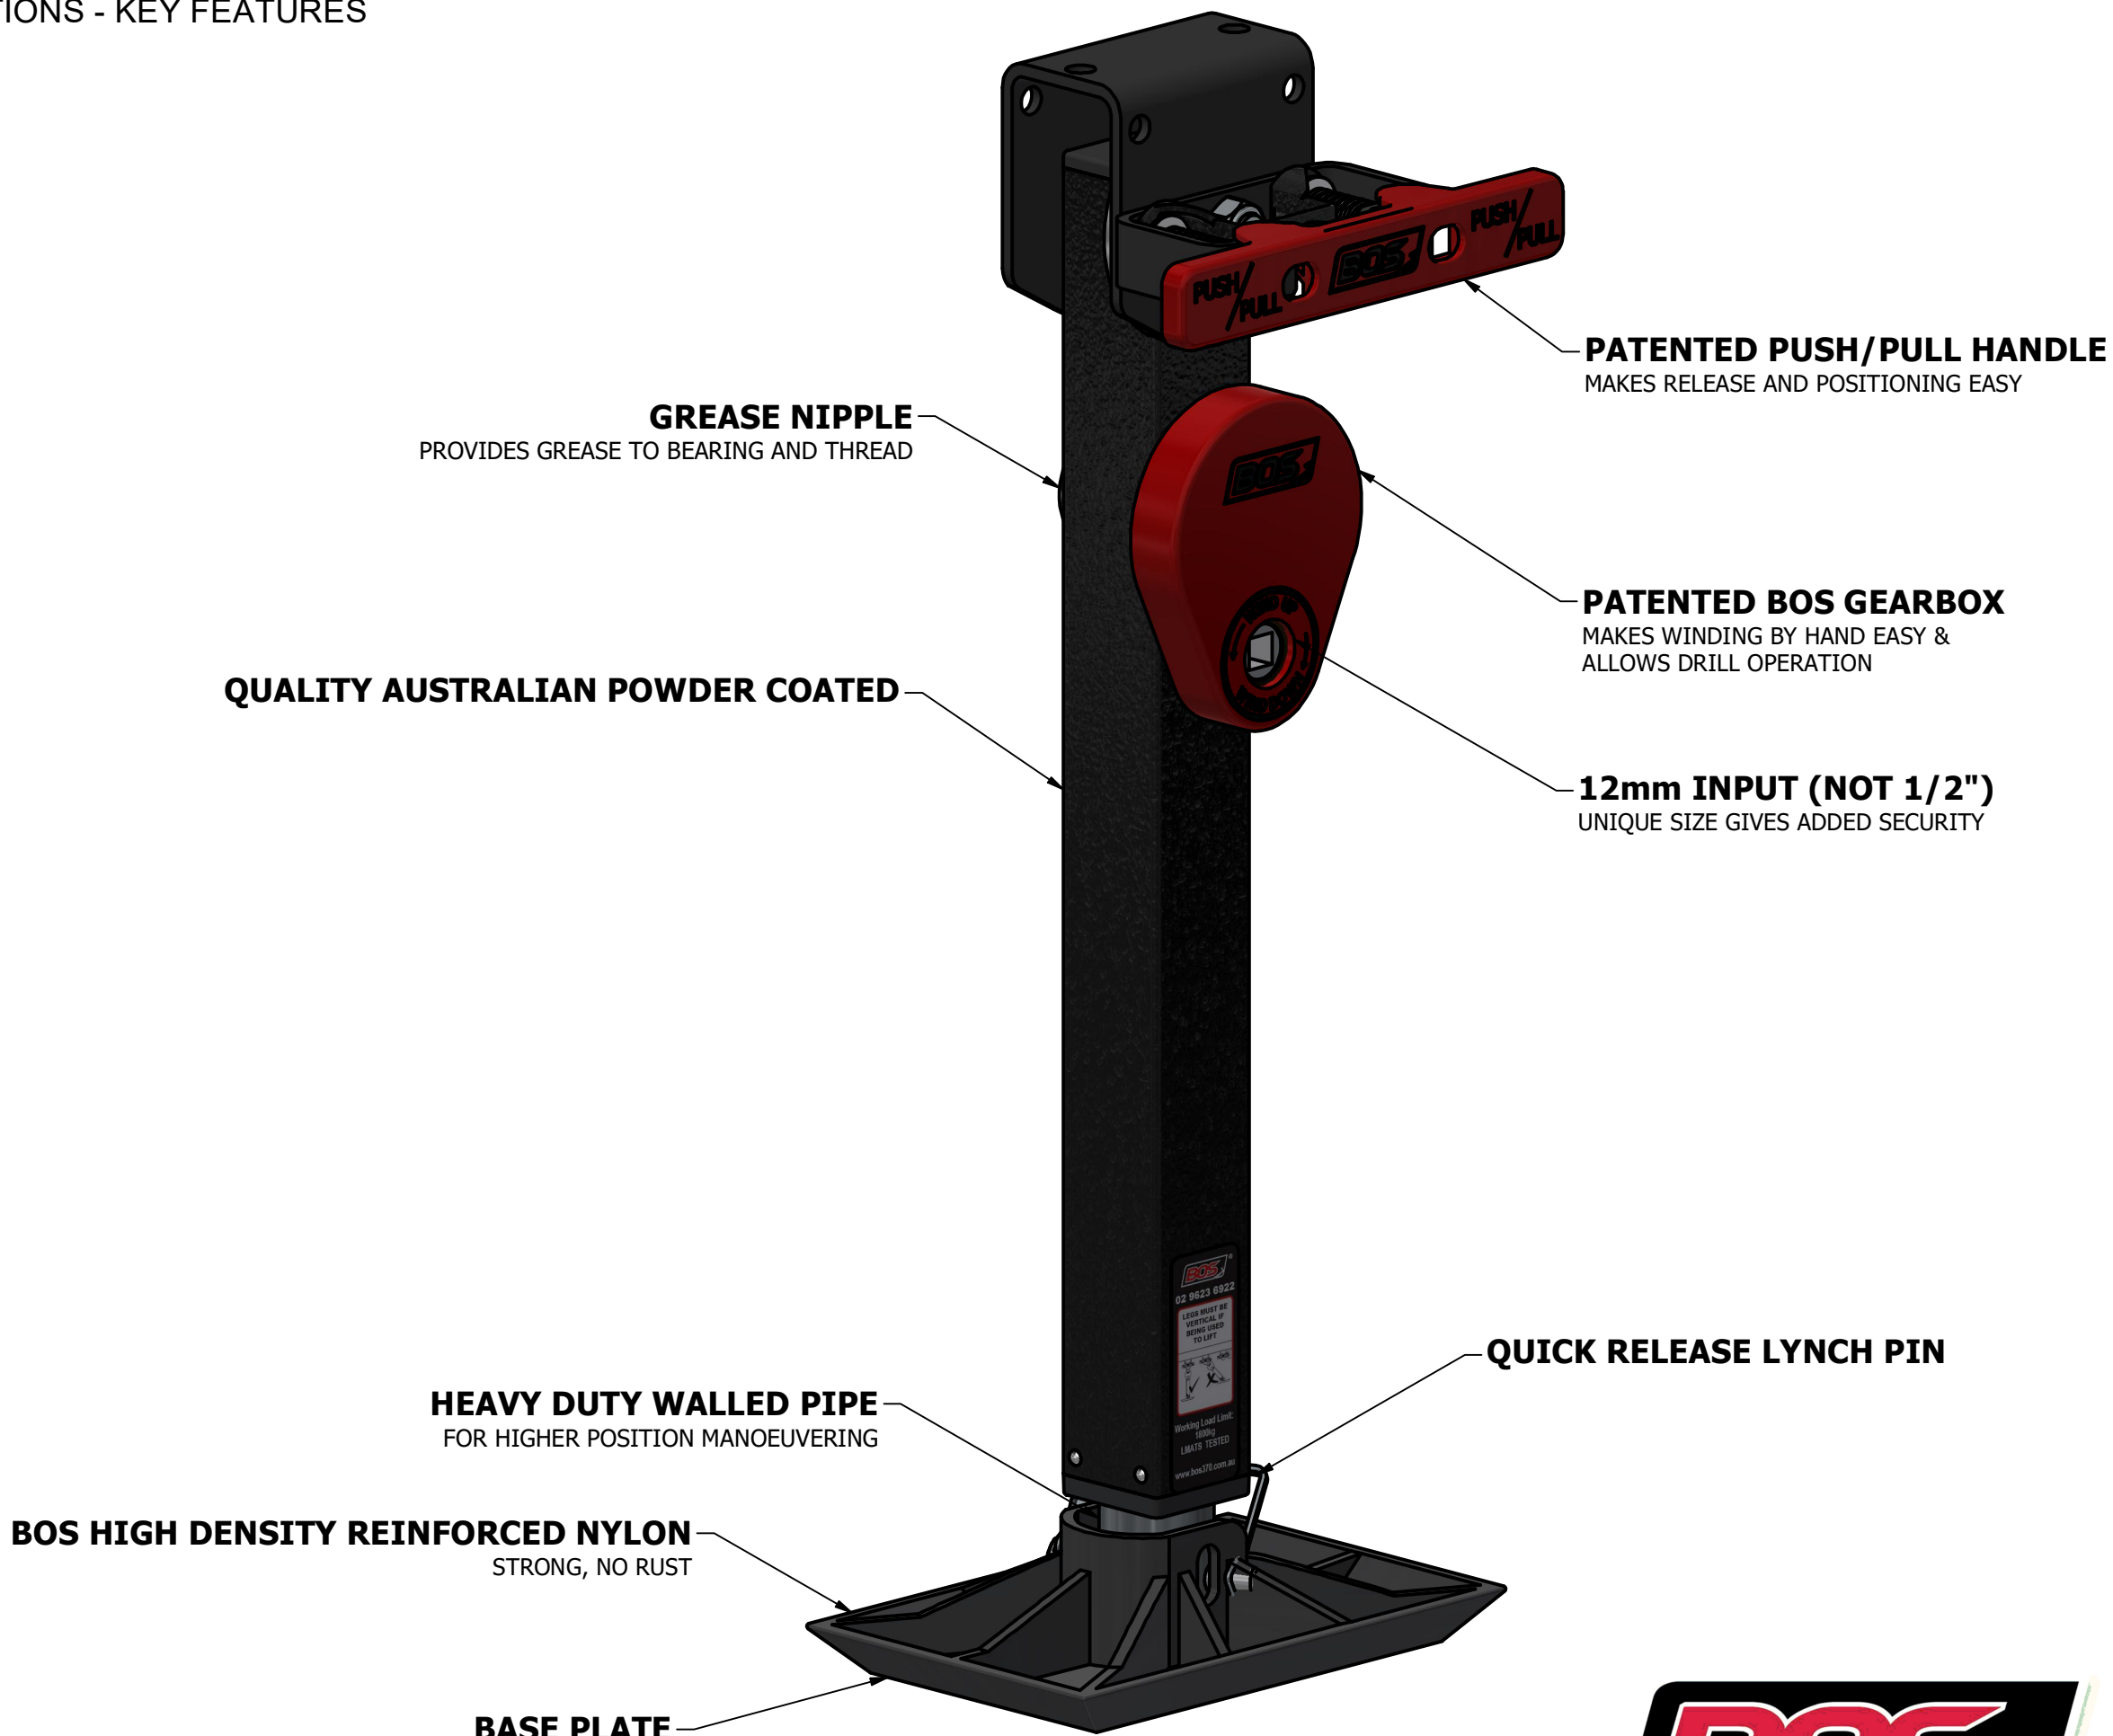

# 440-060 STABILISER LEG 600

## SPECIFICATIONS - KEY FEATURES

Travel made easy 