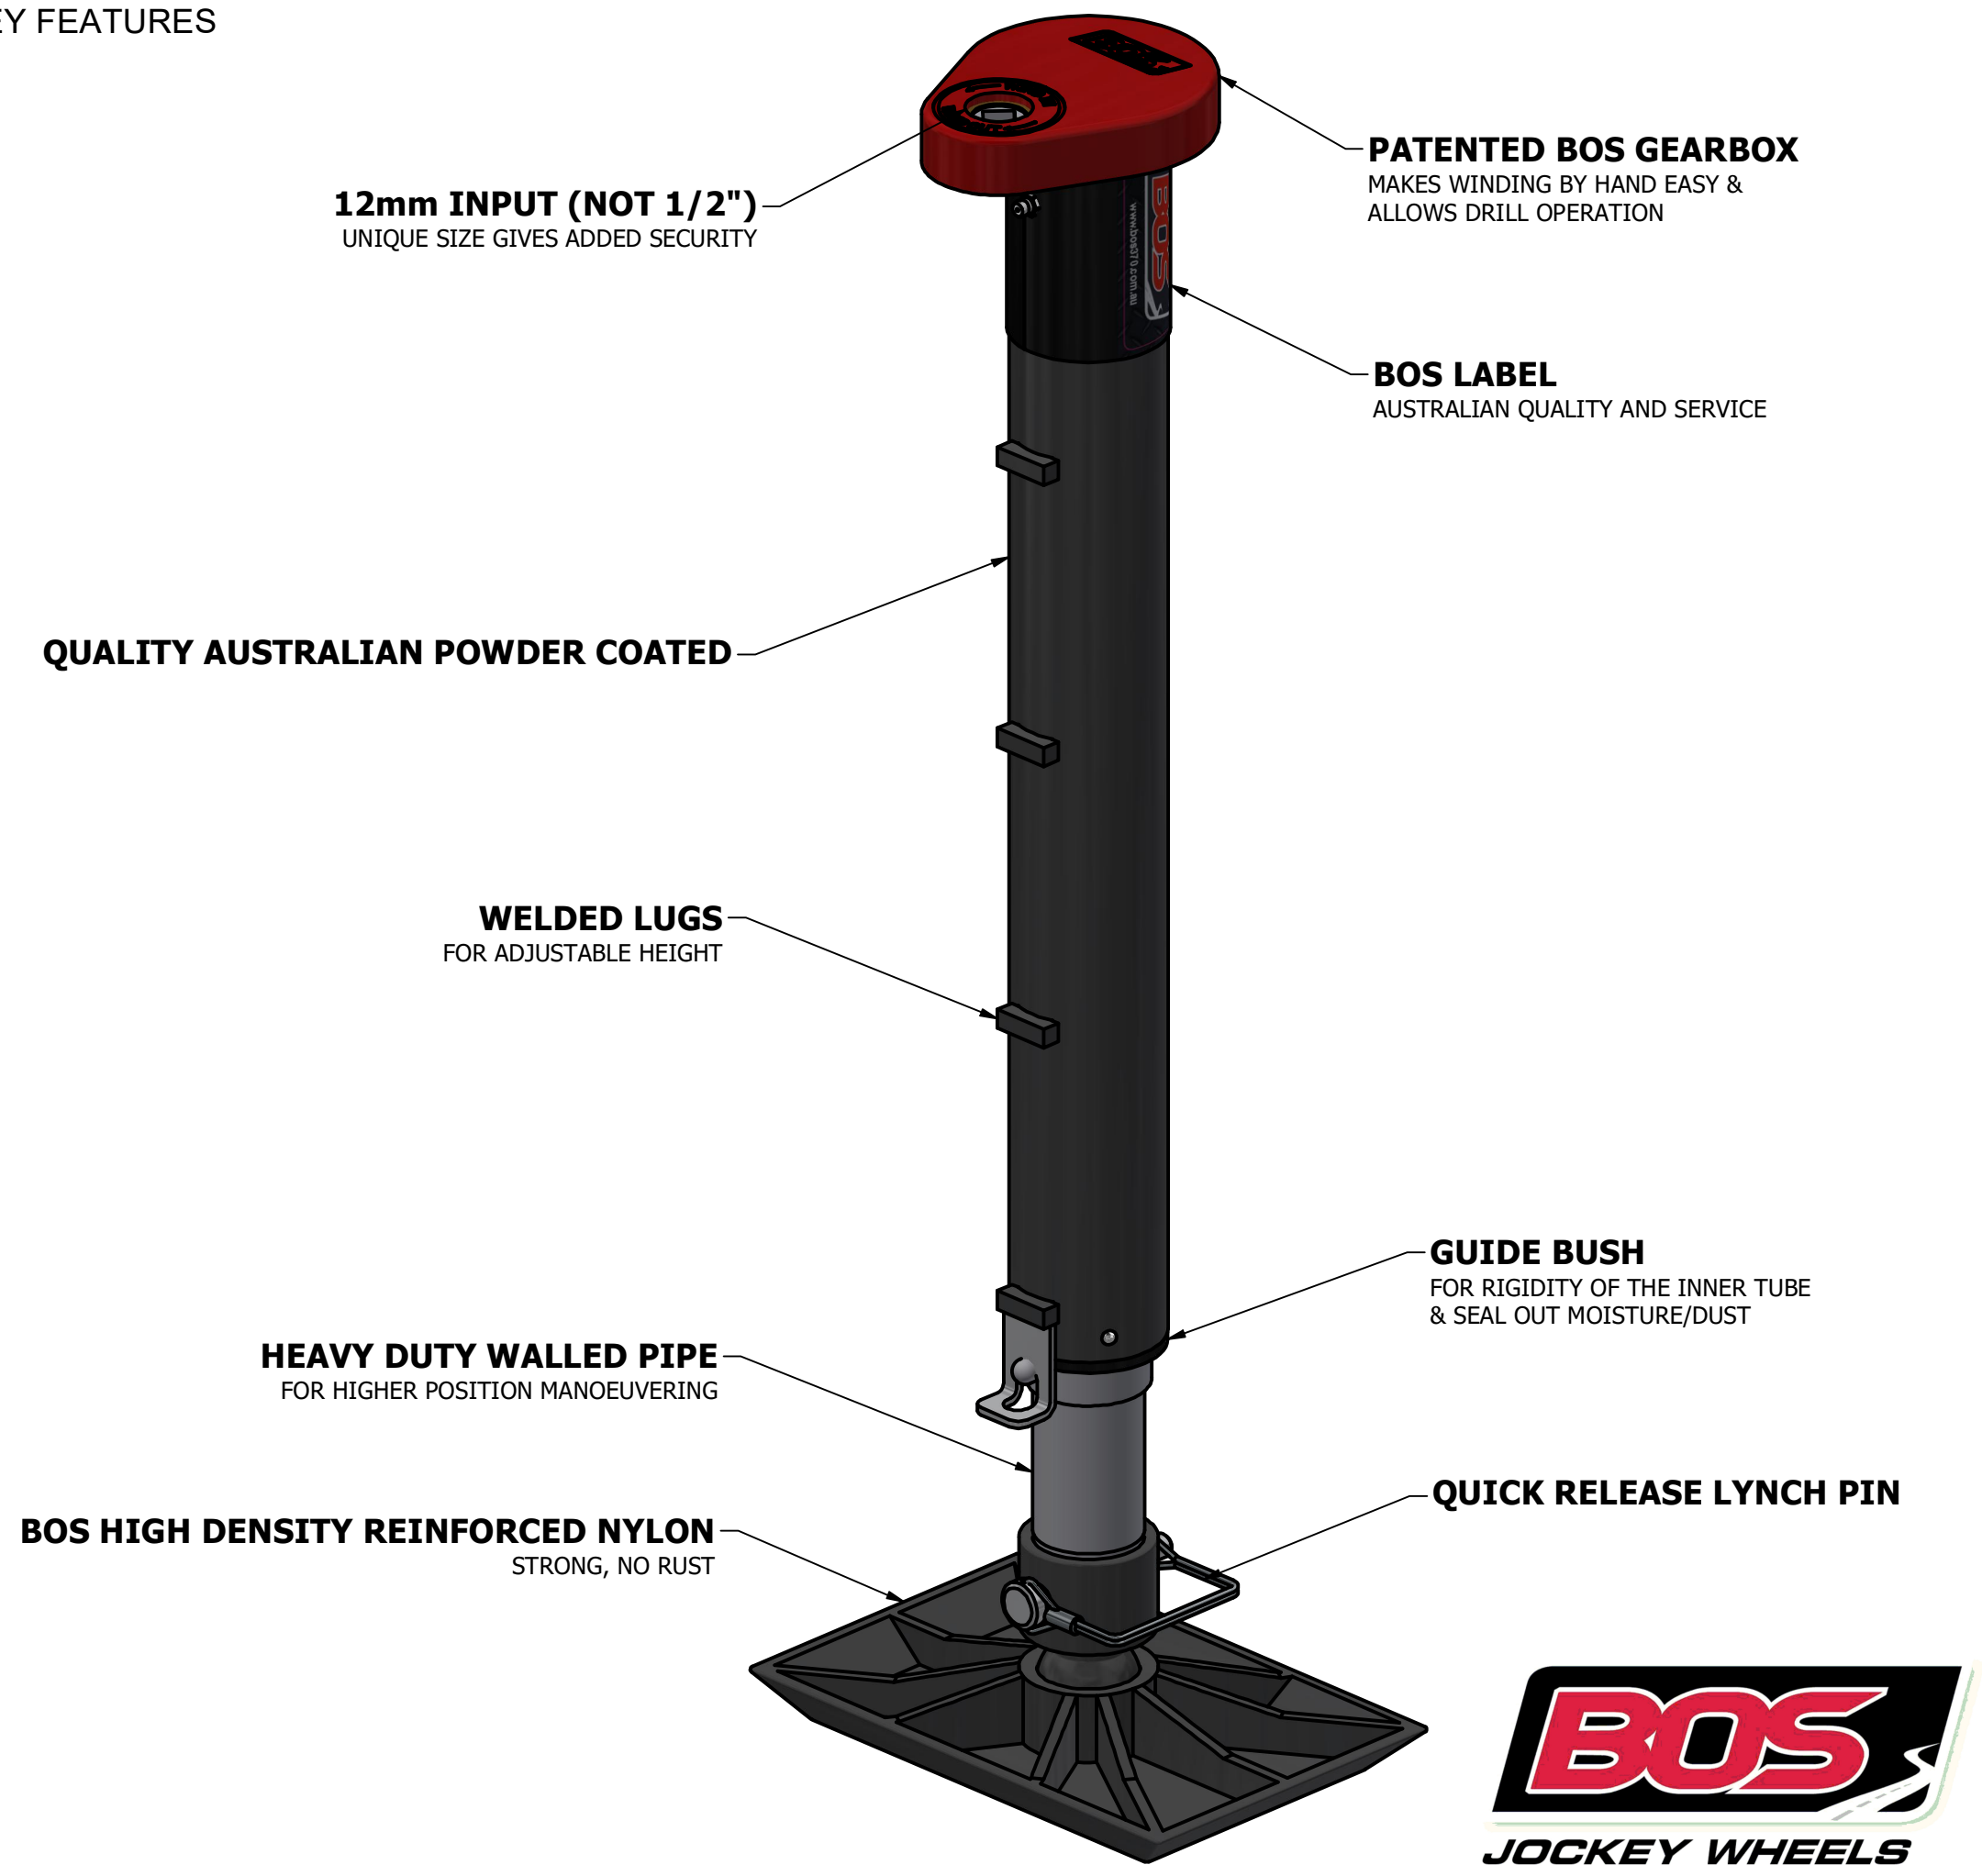

# 700-003 BLACK OPS 500 GEARBOX - BASE PLATE

SPECIFICATIONS - KEY FEATURES

*Travel made easy* 