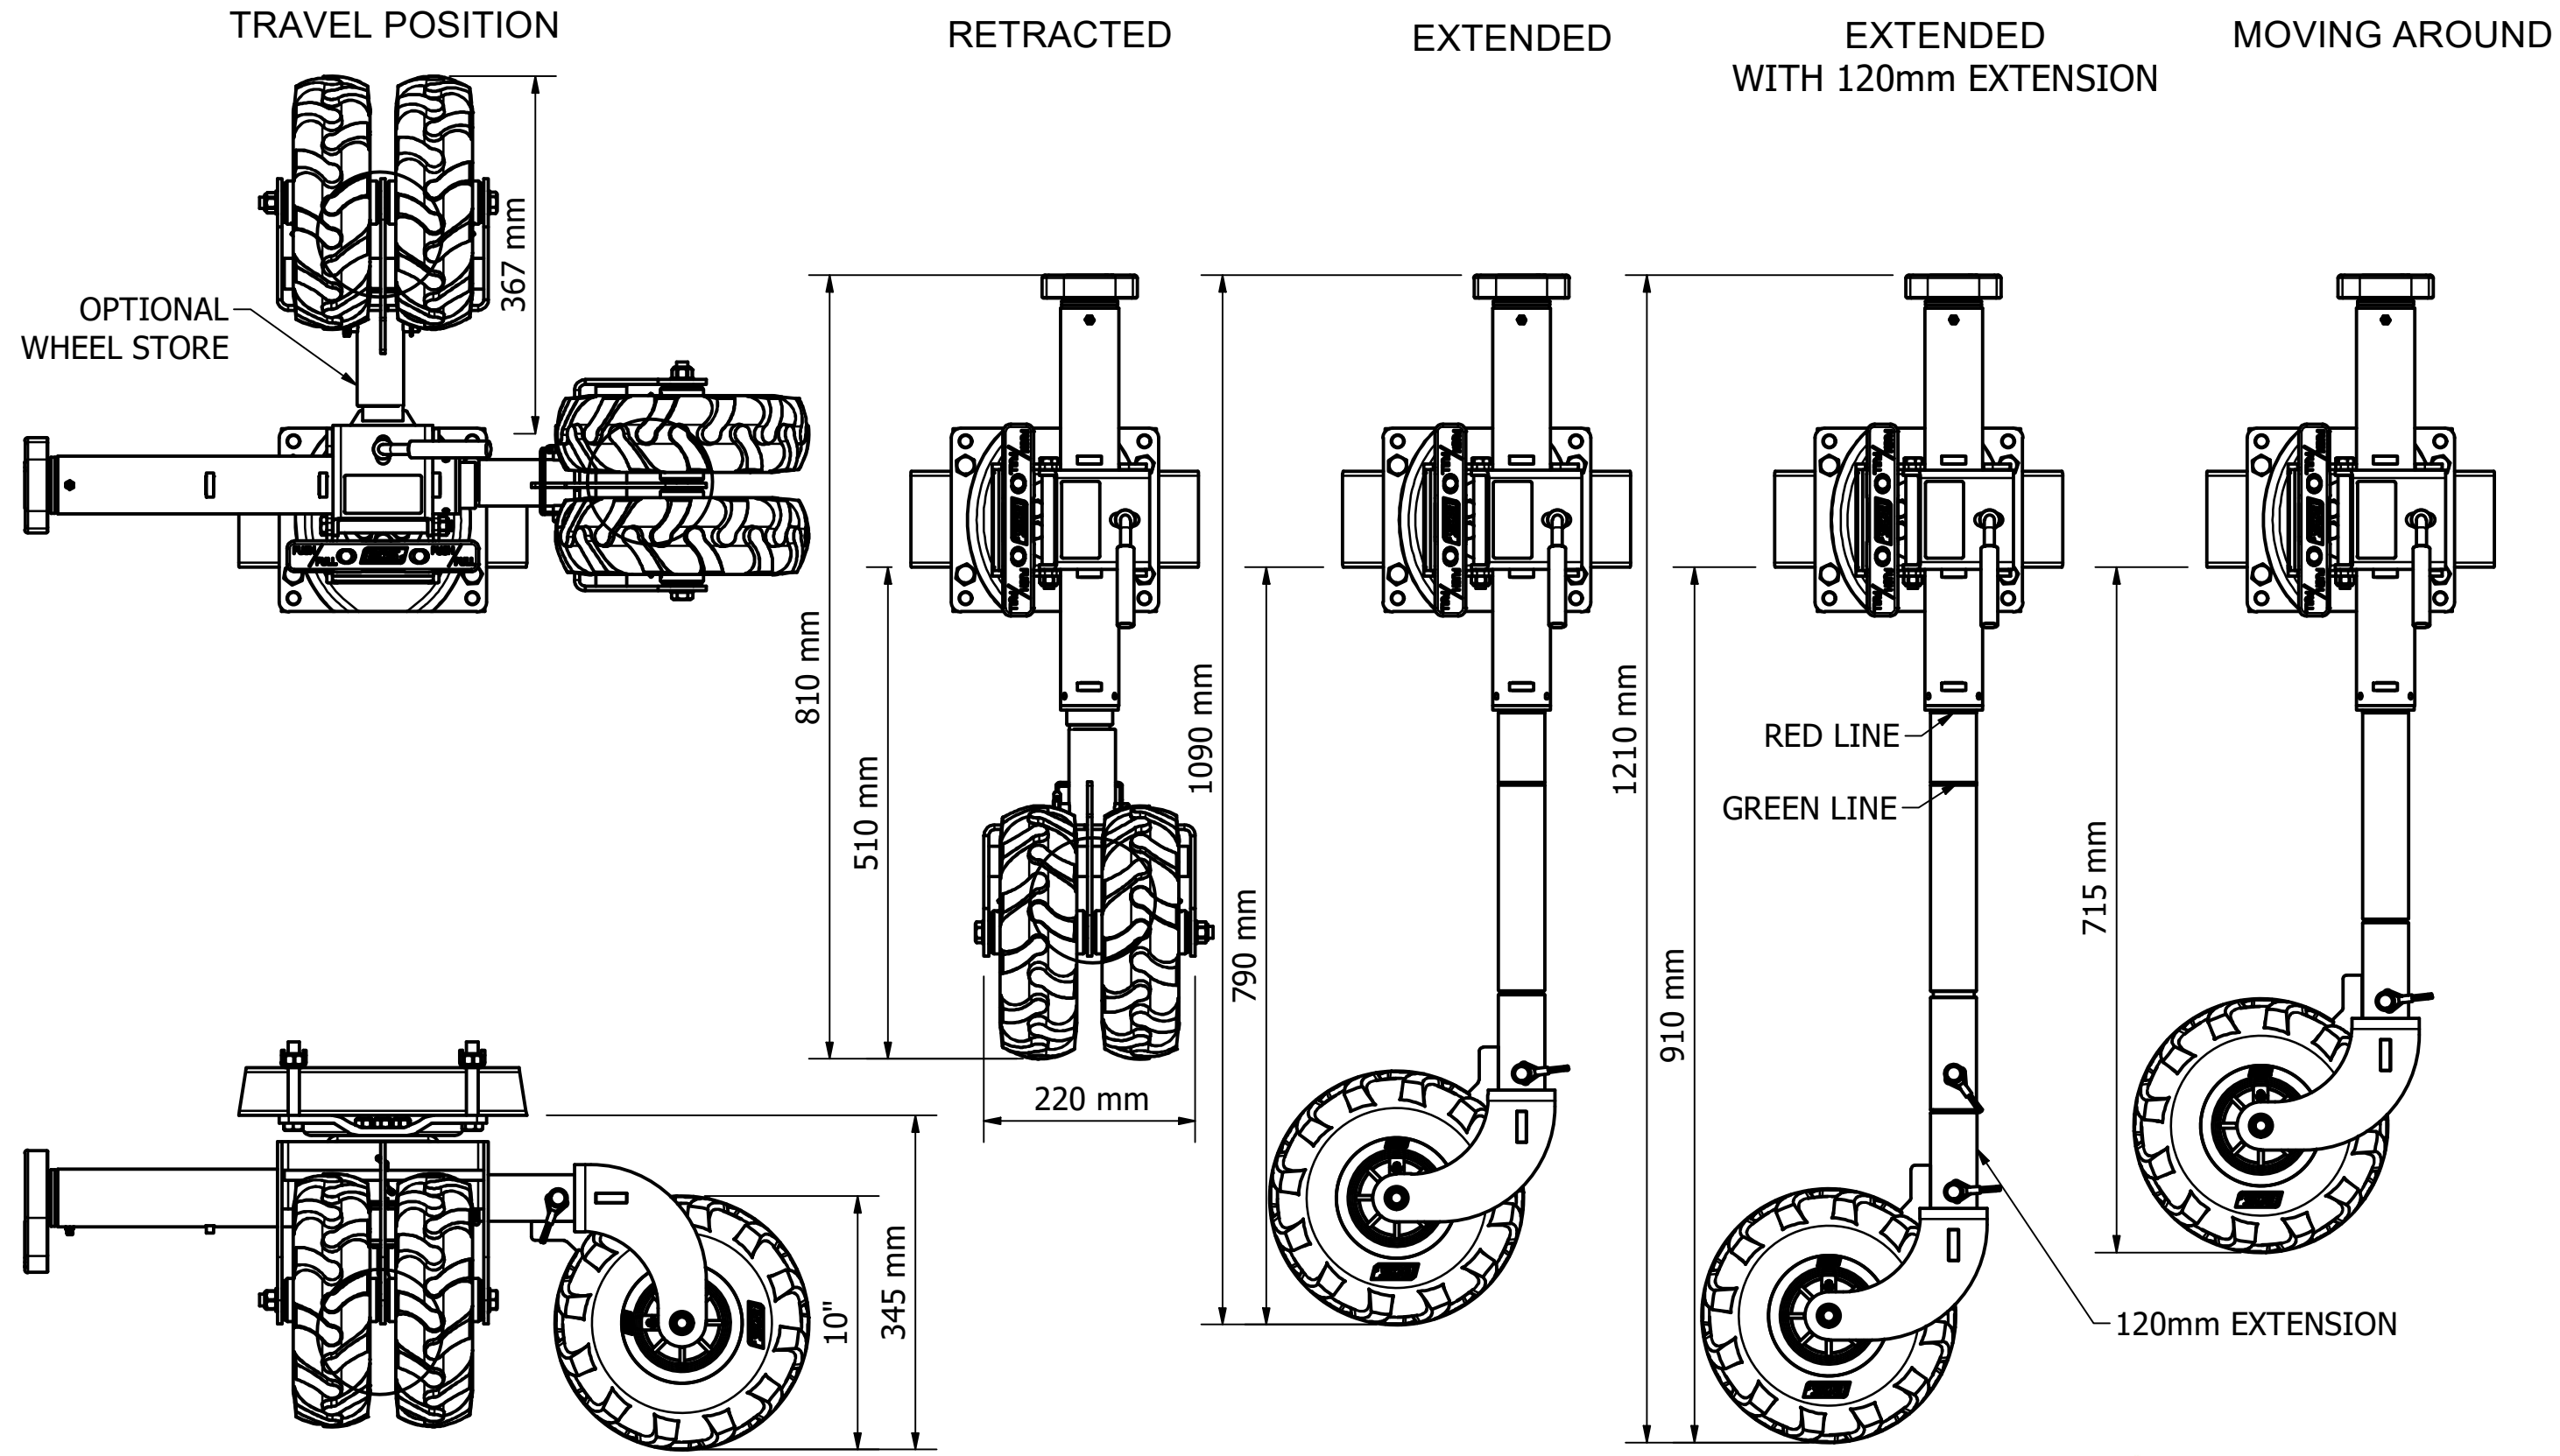

681-010 BLACK OPS STANDARD GEARBOX - 10IN DOUBLE PU 4x4 WHEEL WITH SWING AWAY

EXTENSION DETAILS - MIDDLE LUG POSITION - DIMENSIONS WITH WHEEL

Travel made easy