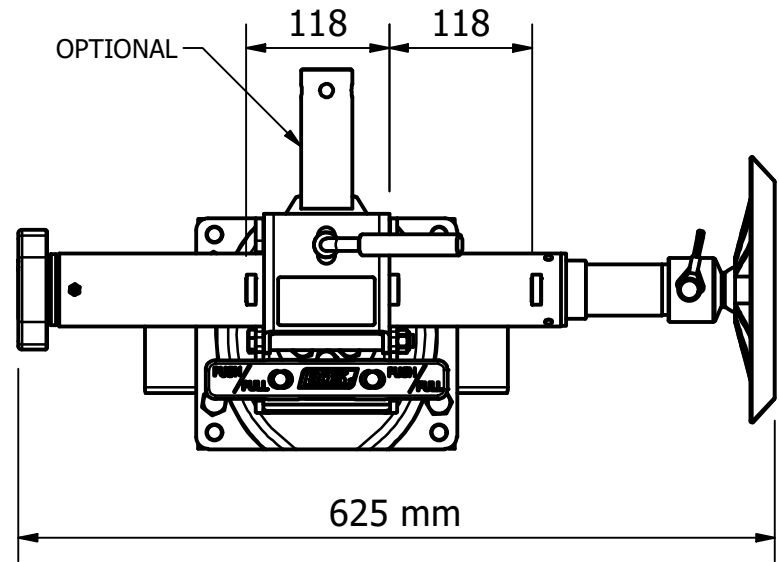

BLACK OPS STANDARD GEARBOX WITH SWING AWAY

MAXIMUM LIFT DETAILS - DIMENSIONS WITH BASE PLATE

TRAVEL POSITION

RETRACTED

MAXIMUM EXTENSION

MAXIMUM LIFT

MAXIMUM LIFT & SLOPE WITH 120mm EXTENSION

Travel made easy