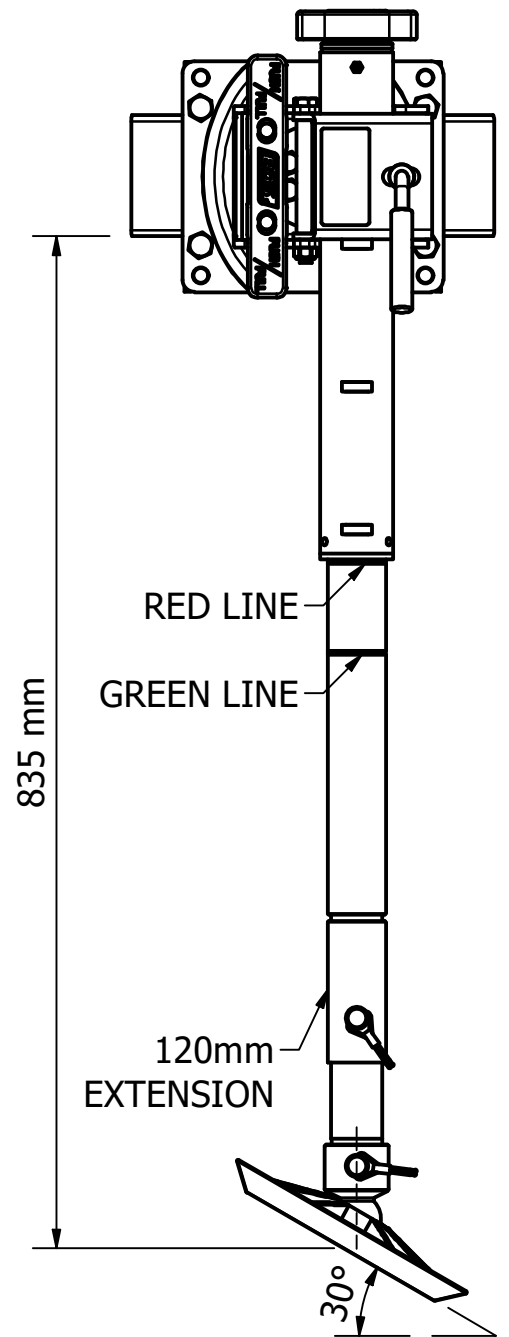

BLACK OPS STANDARD GEARBOX WITH SWING AWAY

MAXIMUM LIFT DETAILS - DIMENSIONS WITH BASE PLATE

TRAVEL POSITION

RETRACTED

MAXIMUM EXTENSION

MAXIMUM LIFT

MAXIMUM LIFT & SLOPE WITH 120mm EXTENSION

Travel made easy