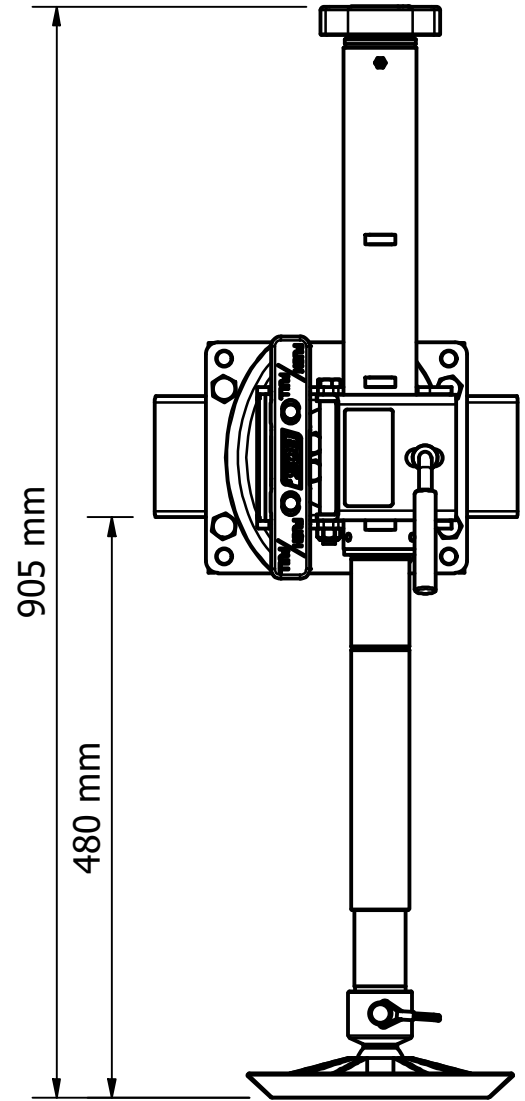

BLACK OPS STANDARD GEARBOX WITH SWING AWAY

MAXIMUM LIFT DETAILS - DIMENSIONS WITH BASE PLATE

TRAVEL POSITION

RETRACTED

MAXIMUM EXTENSION

MAXIMUM LIFT

MAXIMUM LIFT & SLOPE WITH 120mm EXTENSION

Travel made easy