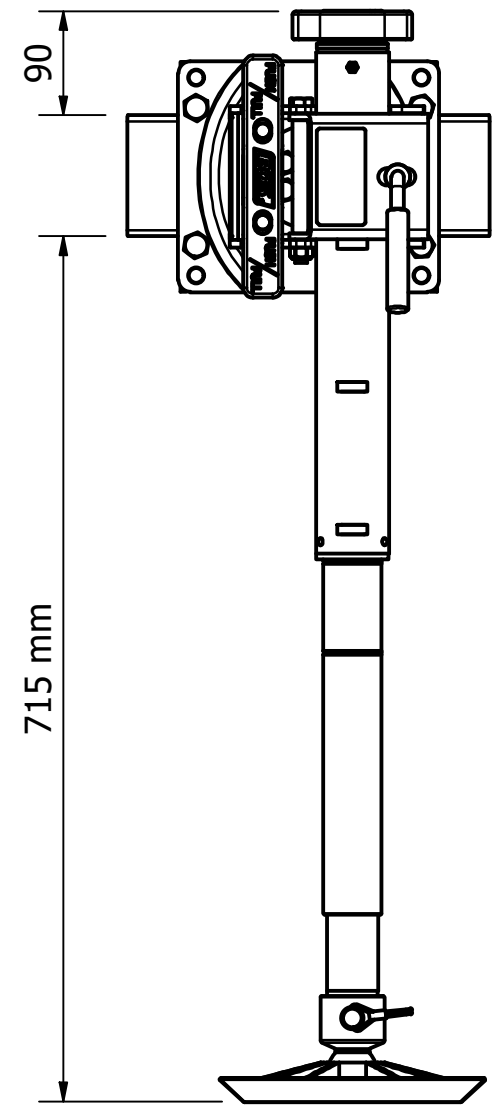

BLACK OPS STANDARD GEARBOX WITH SWING AWAY

MAXIMUM LIFT DETAILS - DIMENSIONS WITH BASE PLATE

TRAVEL POSITION

RETRACTED

MAXIMUM EXTENSION

MAXIMUM LIFT

MAXIMUM LIFT & SLOPE WITH 120mm EXTENSION

Travel made easy