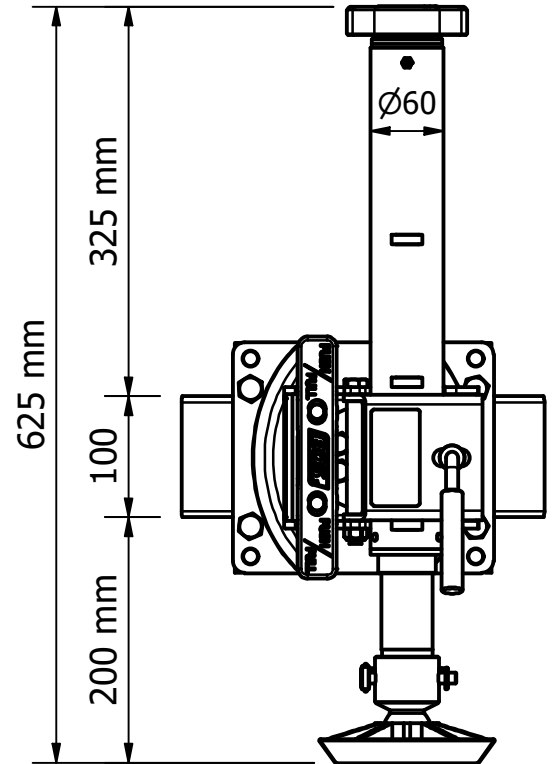

BLACK OPS STANDARD GEARBOX WITH SWING AWAY

MAXIMUM LIFT DETAILS - DIMENSIONS WITH BASE PLATE

TRAVEL POSITION

RETRACTED

MAXIMUM EXTENSION

MAXIMUM LIFT

MAXIMUM LIFT & SLOPE WITH 120mm EXTENSION

Travel made easy