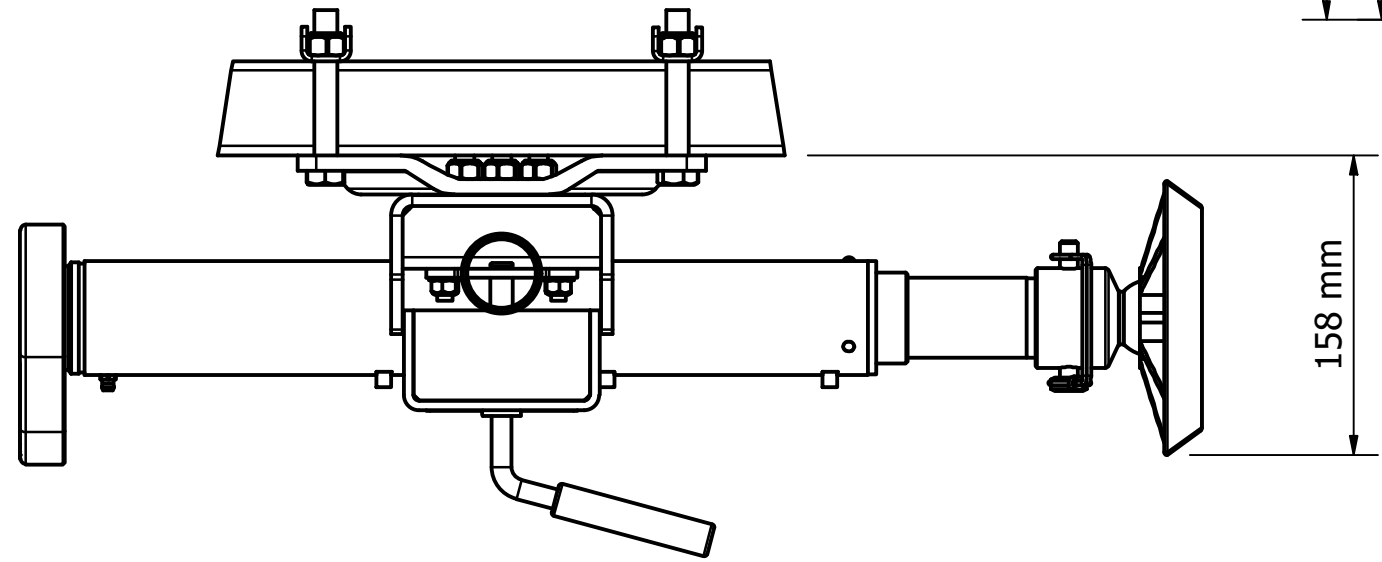

BLACK OPS STANDARD GEARBOX WITH SWING AWAY

MAXIMUM LIFT DETAILS - DIMENSIONS WITH BASE PLATE

TRAVEL POSITION

RETRACTED

MAXIMUM EXTENSION

MAXIMUM LIFT

MAXIMUM LIFT & SLOPE WITH 120mm EXTENSION

Travel made easy