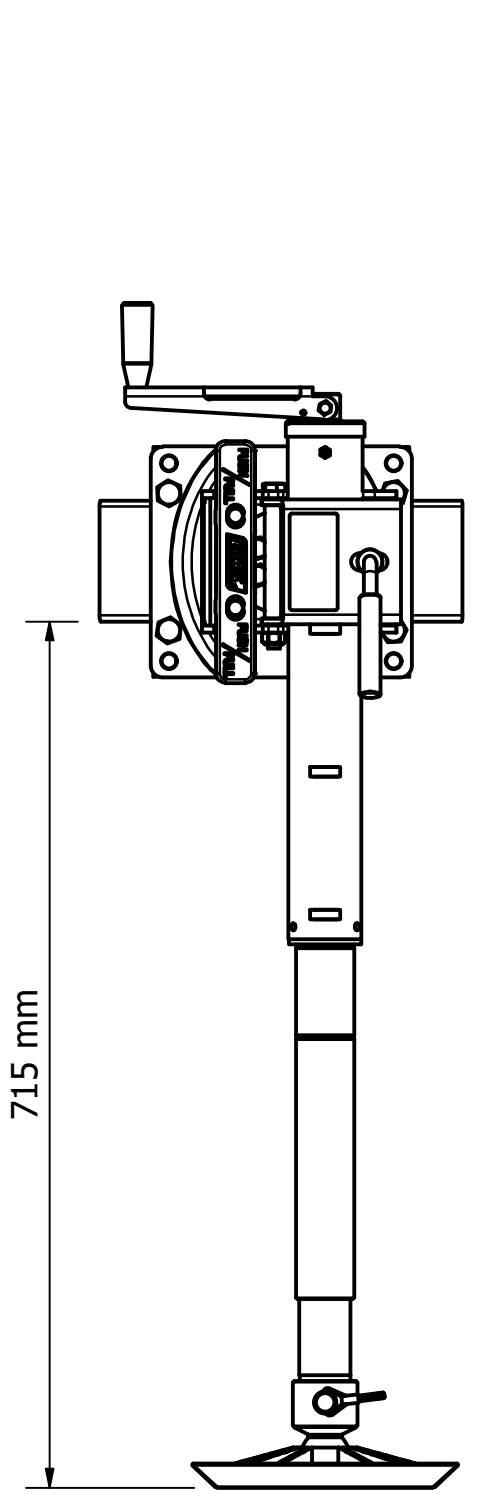

680-003 BLACK OPS STANDARD MANUAL WITH SWING AWAY

MAXIMUM LIFT DETAILS
DIMENSIONS WITH BASE PLATE

TRAVEL POSITION

RETRACTED

MAXIMUM EXTENSION

MAXIMUM LIFT

MAXIMUM LIFT & SLOPE WITH 120mm EXTENSION

Travel made easy