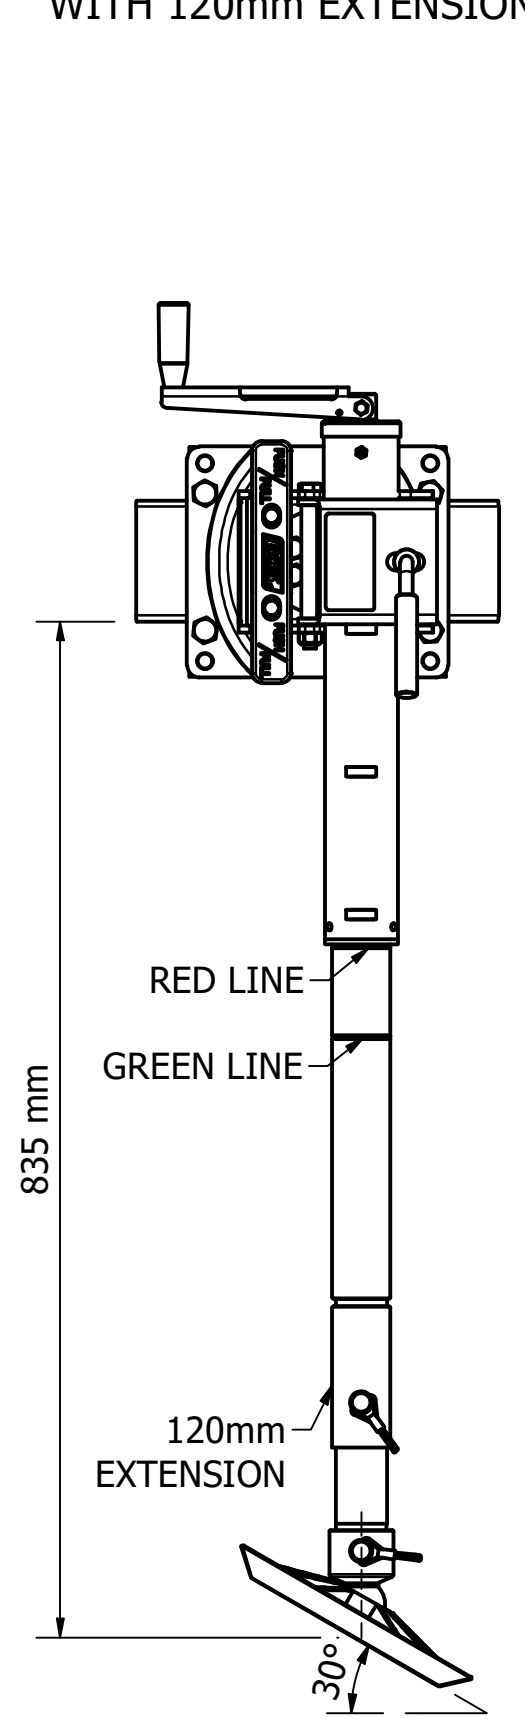

680-003 BLACK OPS STANDARD MANUAL WITH SWING AWAY

MAXIMUM LIFT DETAILS
DIMENSIONS WITH BASE PLATE

TRAVEL POSITION

RETRACTED

MAXIMUM EXTENSION

MAXIMUM LIFT

MAXIMUM LIFT & SLOPE WITH 120mm EXTENSION

Travel made easy