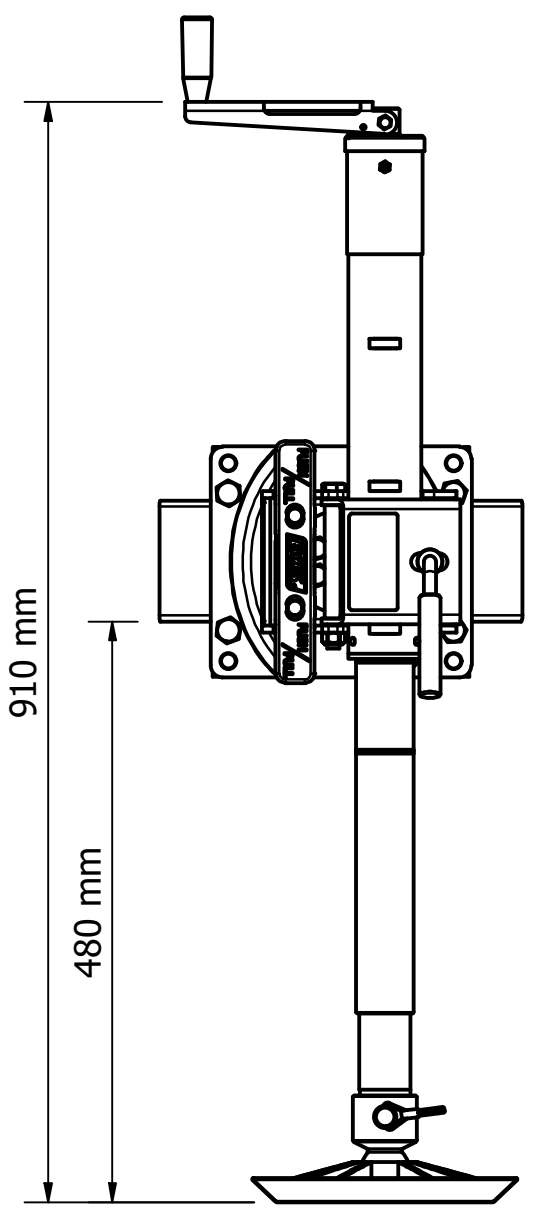

680-003 BLACK OPS STANDARD MANUAL WITH SWING AWAY

MAXIMUM LIFT DETAILS
DIMENSIONS WITH BASE PLATE

TRAVEL POSITION

RETRACTED

MAXIMUM EXTENSION

MAXIMUM LIFT

MAXIMUM LIFT & SLOPE WITH 120mm EXTENSION

Travel made easy