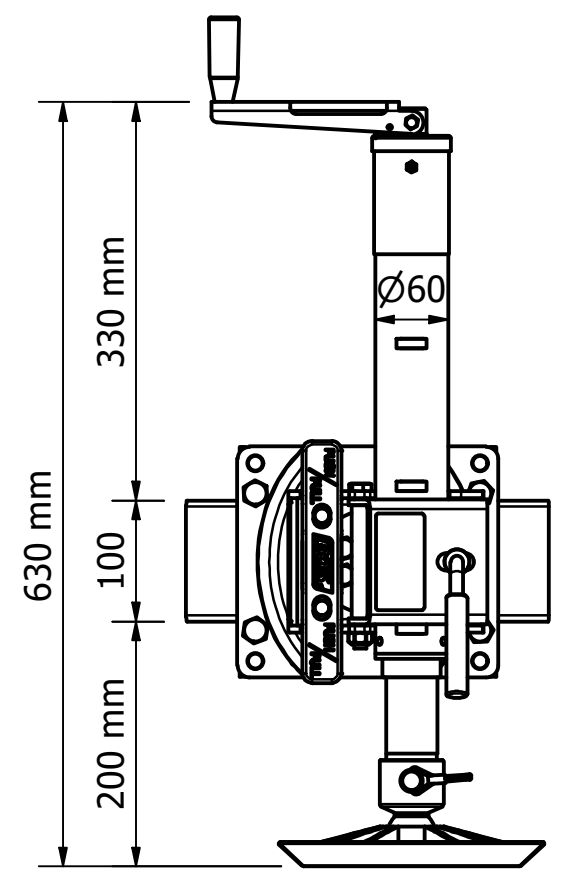

680-003 BLACK OPS STANDARD MANUAL WITH SWING AWAY

MAXIMUM LIFT DETAILS
DIMENSIONS WITH BASE PLATE

TRAVEL POSITION

RETRACTED

MAXIMUM EXTENSION

MAXIMUM LIFT

MAXIMUM LIFT & SLOPE WITH 120mm EXTENSION

Travel made easy