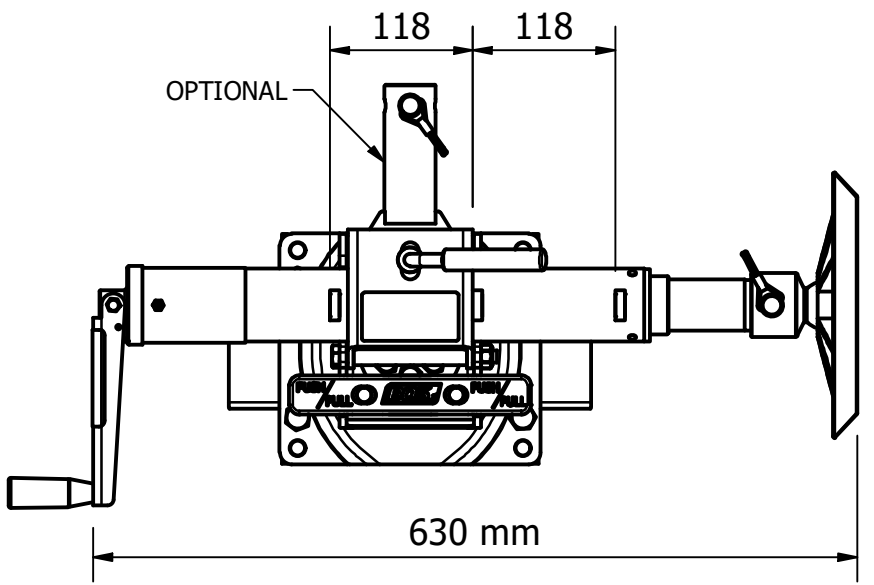

680-003 BLACK OPS STANDARD MANUAL WITH SWING AWAY

MAXIMUM LIFT DETAILS
DIMENSIONS WITH BASE PLATE

TRAVEL POSITION

RETRACTED

MAXIMUM EXTENSION

MAXIMUM LIFT

MAXIMUM LIFT & SLOPE WITH 120mm EXTENSION

Travel made easy