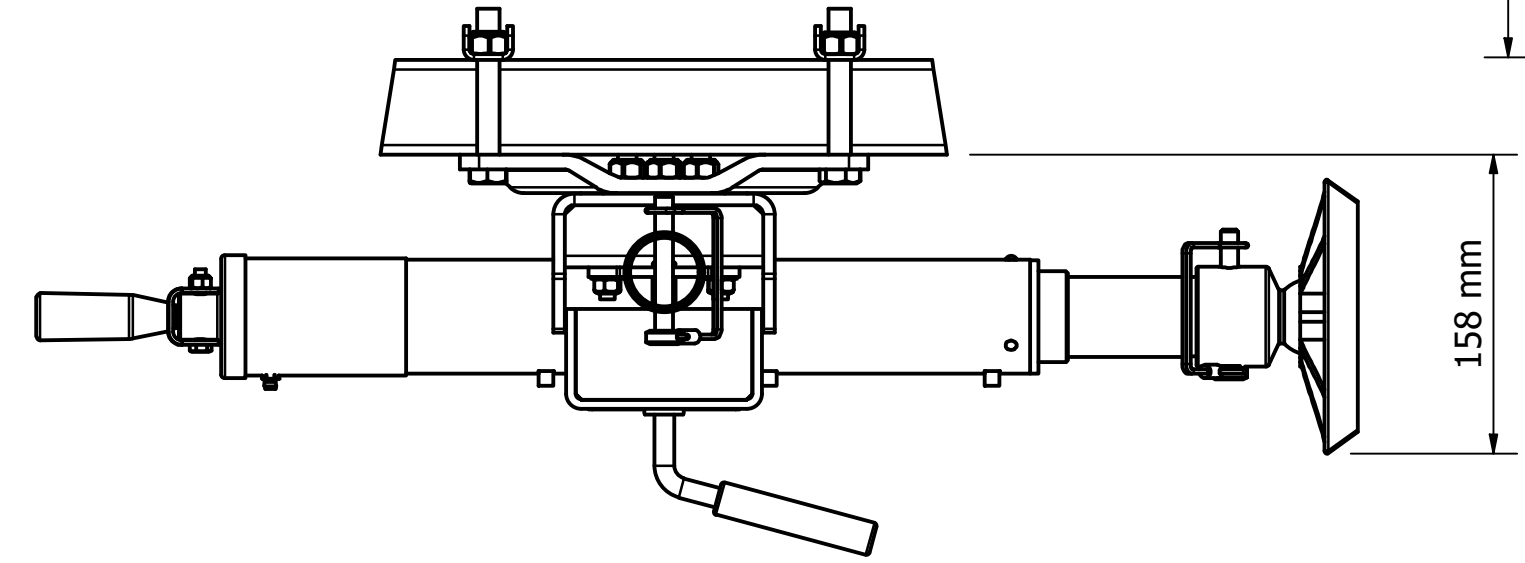

680-003 BLACK OPS STANDARD MANUAL WITH SWING AWAY

MAXIMUM LIFT DETAILS
DIMENSIONS WITH BASE PLATE

TRAVEL POSITION

RETRACTED

MAXIMUM EXTENSION

MAXIMUM LIFT

MAXIMUM LIFT & SLOPE WITH 120mm EXTENSION

Travel made easy