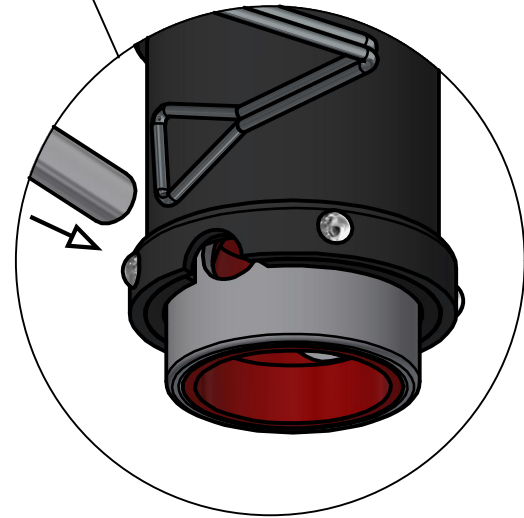

473-003 JOCKEY 500 UNIT 3 RIB

MAXIMUM LIFT DETAILS - DIMENSIONS WITH BASE PLATE

TRAVEL POSITION

RETRACTED

MAXIMUM EXTENSION

MAXIMUM LIFT

MAXIMUM LIFT & SLOPE WITH 120mm EXTENSION

FULLY RETRACTED WITH LYNCH PIN TO LEAVE ON WHILE TRAVELLING