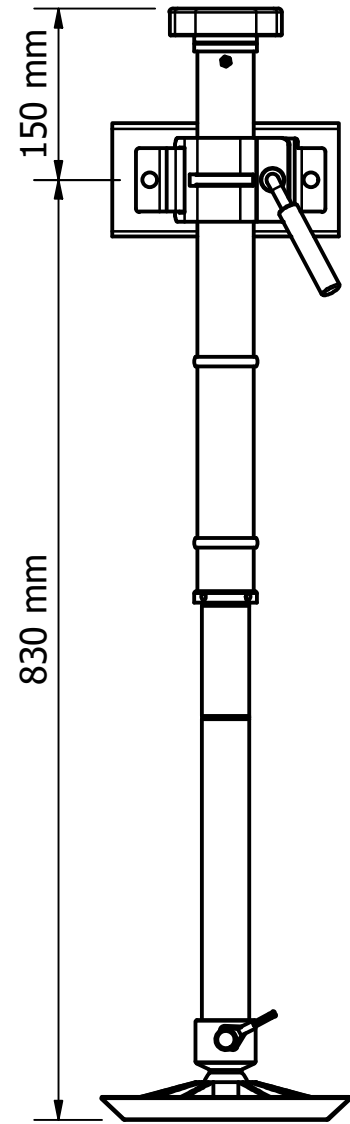

473-003 JOCKEY 500 UNIT 3 RIB

MAXIMUM LIFT DETAILS - DIMENSIONS WITH BASE PLATE

TRAVEL POSITION

RETRACTED

MAXIMUM EXTENSION

MAXIMUM LIFT

MAXIMUM LIFT & SLOPE WITH 120mm EXTENSION

FULLY RETRACTED WITH LYNCH PIN TO LEAVE ON WHILE TRAVELLING