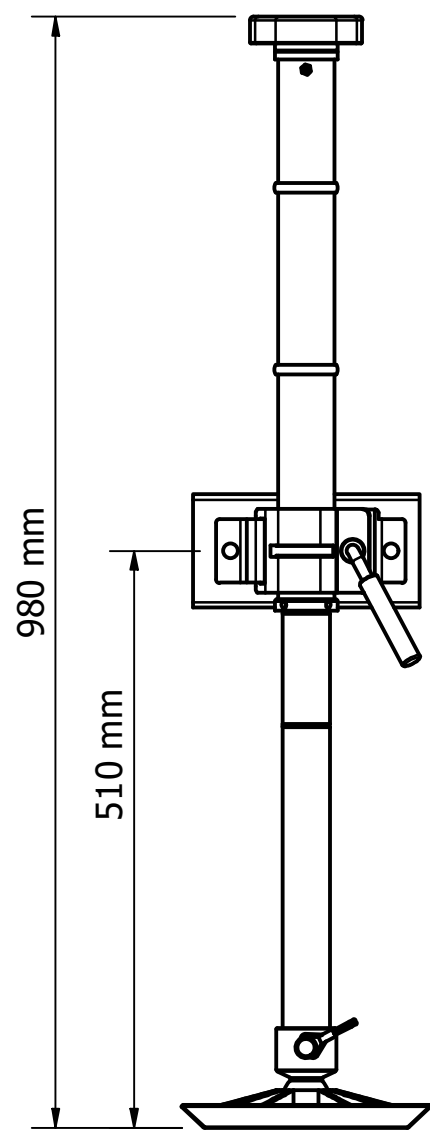

473-003 JOCKEY 500 UNIT 3 RIB

MAXIMUM LIFT DETAILS - DIMENSIONS WITH BASE PLATE

TRAVEL POSITION

RETRACTED

MAXIMUM EXTENSION

MAXIMUM LIFT

MAXIMUM LIFT & SLOPE WITH 120mm EXTENSION

FULLY RETRACTED WITH LYNCH PIN TO LEAVE ON WHILE TRAVELLING