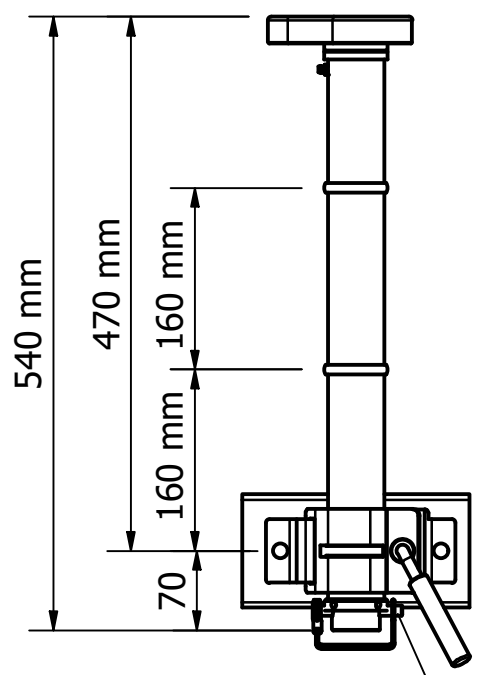

473-003 JOCKEY 500 UNIT 3 RIB

MAXIMUM LIFT DETAILS - DIMENSIONS WITH BASE PLATE

TRAVEL POSITION

RETRACTED

MAXIMUM EXTENSION

MAXIMUM LIFT

MAXIMUM LIFT & SLOPE WITH 120mm EXTENSION

FULLY RETRACTED WITH LYNCH PIN TO LEAVE ON WHILE TRAVELLING