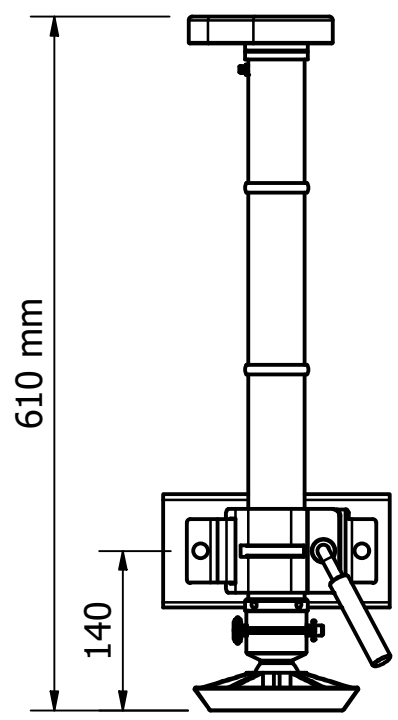

473-003 JOCKEY 500 UNIT 3 RIB

MAXIMUM LIFT DETAILS - DIMENSIONS WITH BASE PLATE

TRAVEL POSITION

RETRACTED

MAXIMUM EXTENSION

MAXIMUM LIFT

MAXIMUM LIFT & SLOPE WITH 120mm EXTENSION

FULLY RETRACTED WITH LYNCH PIN TO LEAVE ON WHILE TRAVELLING