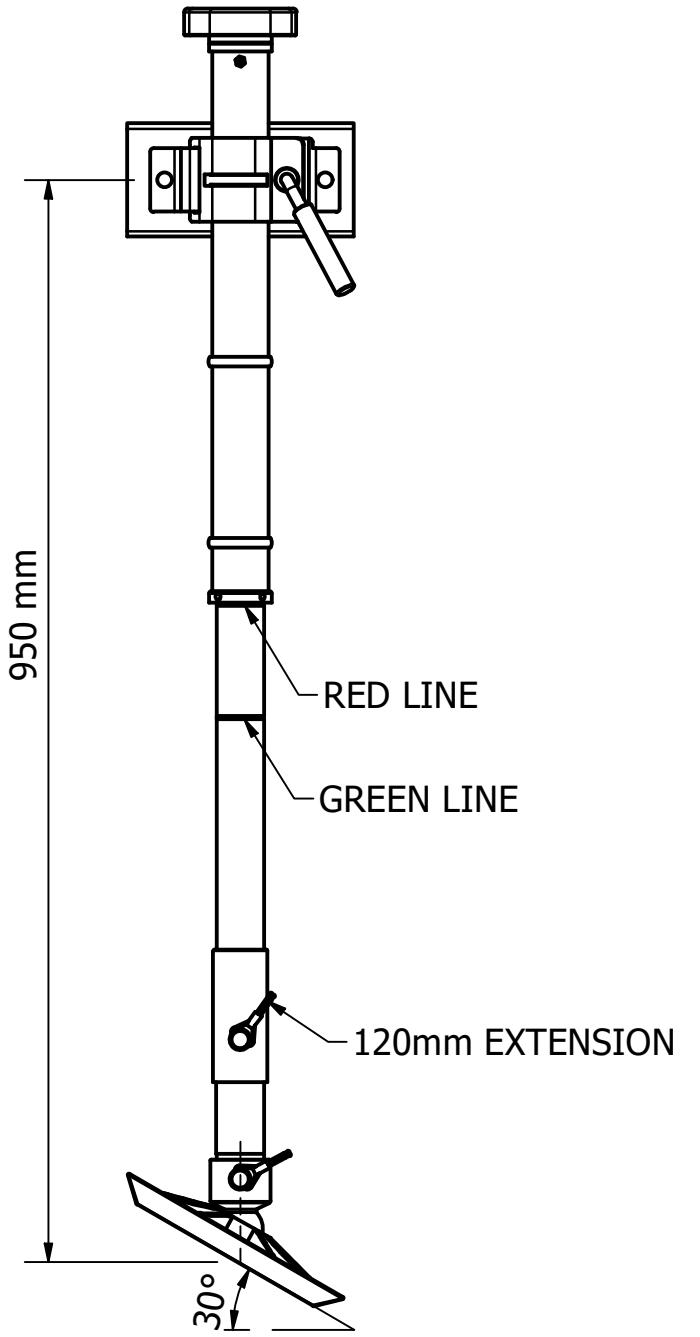

473-003 JOCKEY 500 UNIT 3 RIB

MAXIMUM LIFT DETAILS - DIMENSIONS WITH BASE PLATE

TRAVEL POSITION

RETRACTED

MAXIMUM EXTENSION

MAXIMUM LIFT

MAXIMUM LIFT & SLOPE WITH 120mm EXTENSION

FULLY RETRACTED WITH LYNCH PIN TO LEAVE ON WHILE TRAVELLING