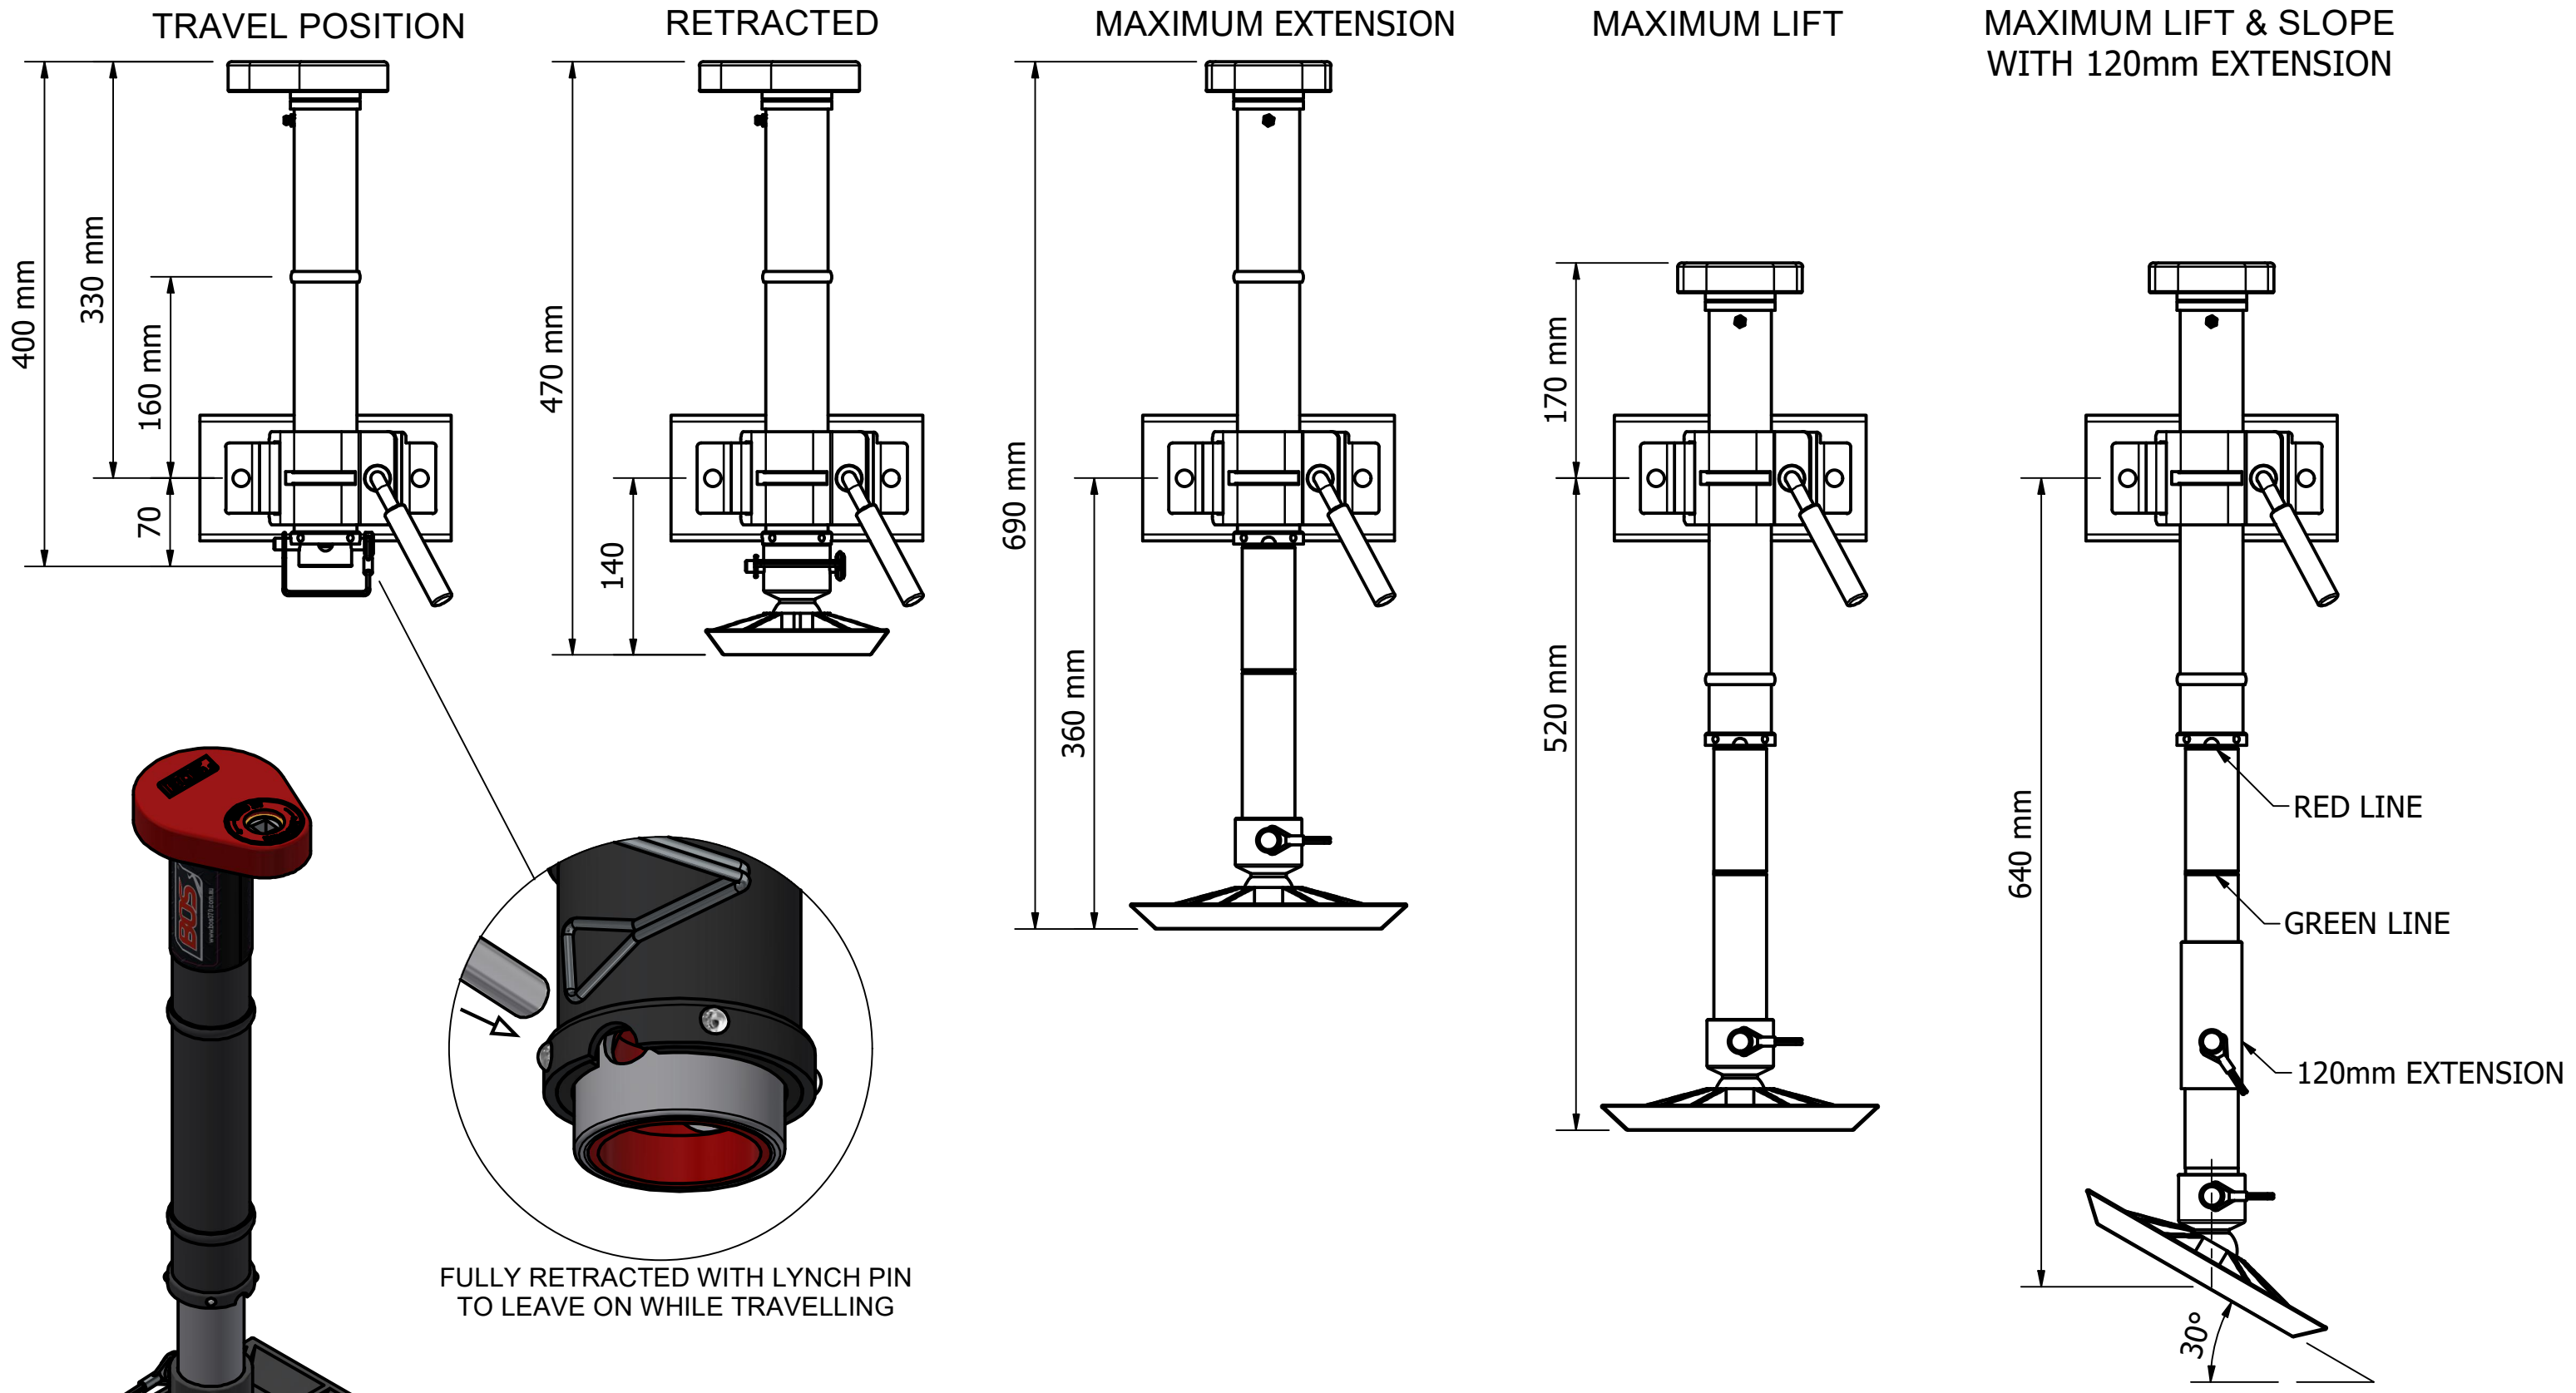

372-003 JOCKEY STANDARD 2 RIB

MAXIMUM LIFT DETAILS - DIMENSIONS WITH BASE PLATE

Travel made easy