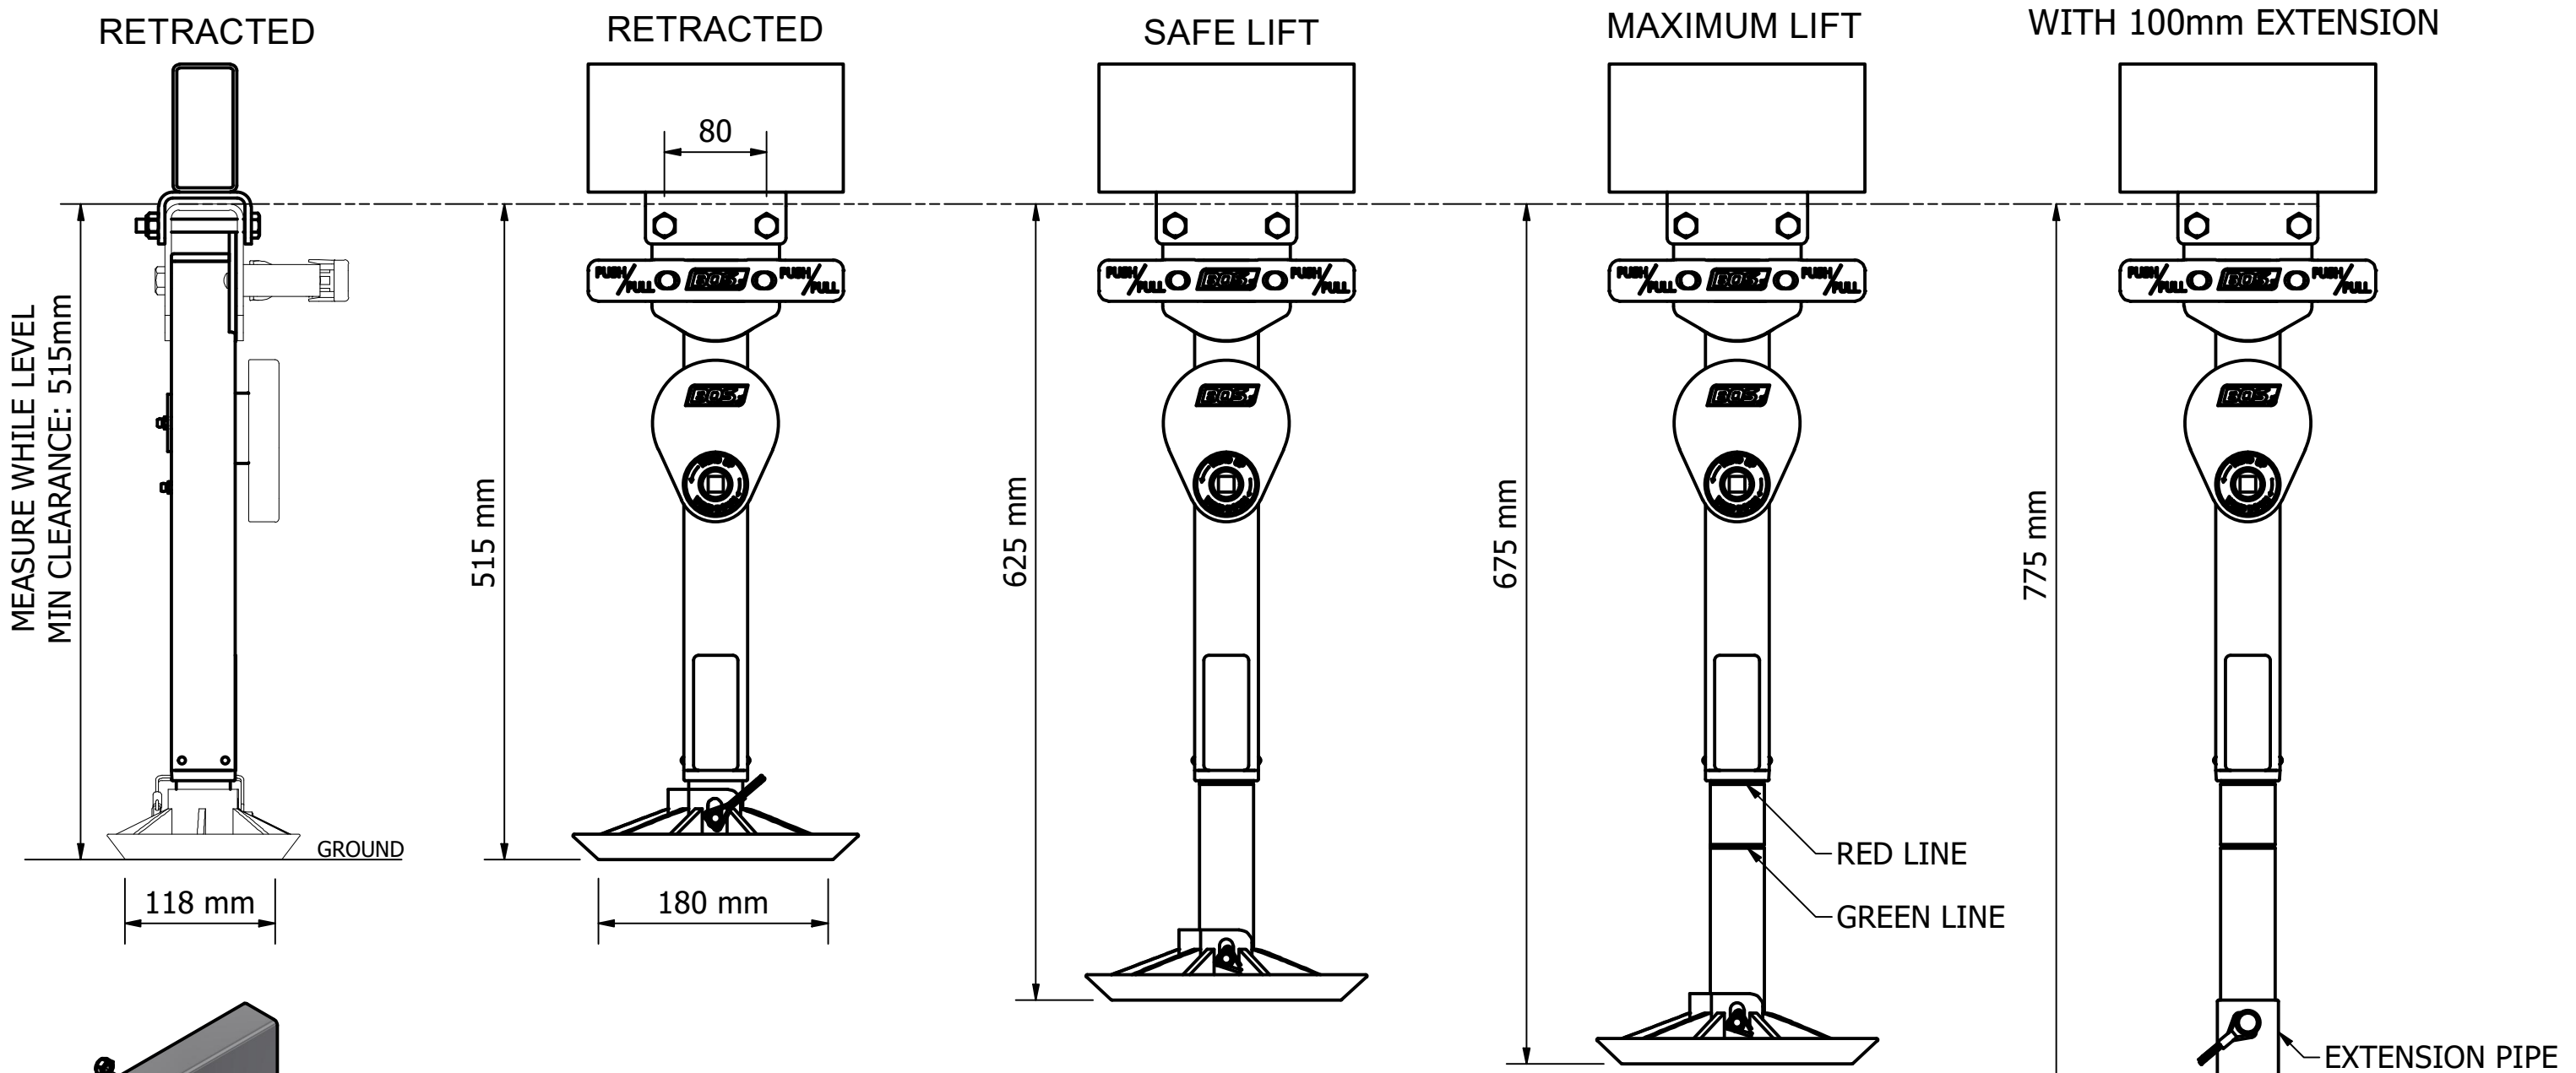

440-050 STABILISER LEG 500

MAXIMUM LIFT DETAILS-WELD ON U-BRACKET - DIMENSIONS WITH BASE PLATE

Travel made easy