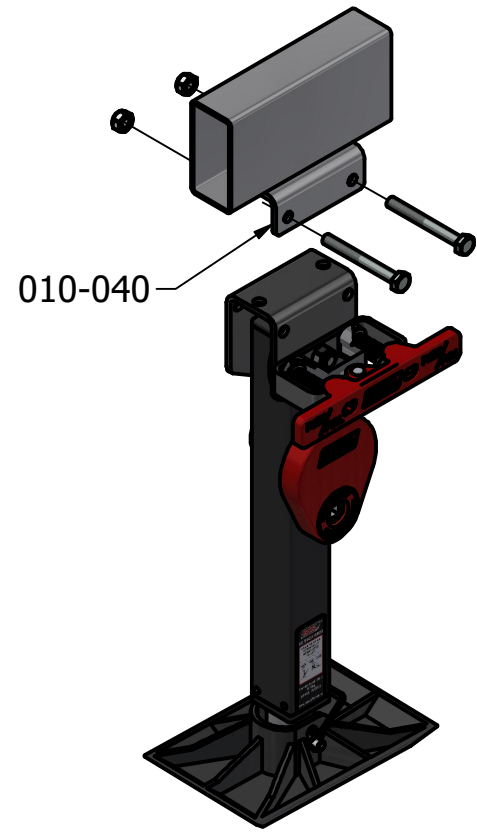

440-050 STABILISER LEG 500

MAXIMUM LIFT DETAILS-WELD ON U-BRACKET - DIMENSIONS WITH BASE PLATE

Travel made easy