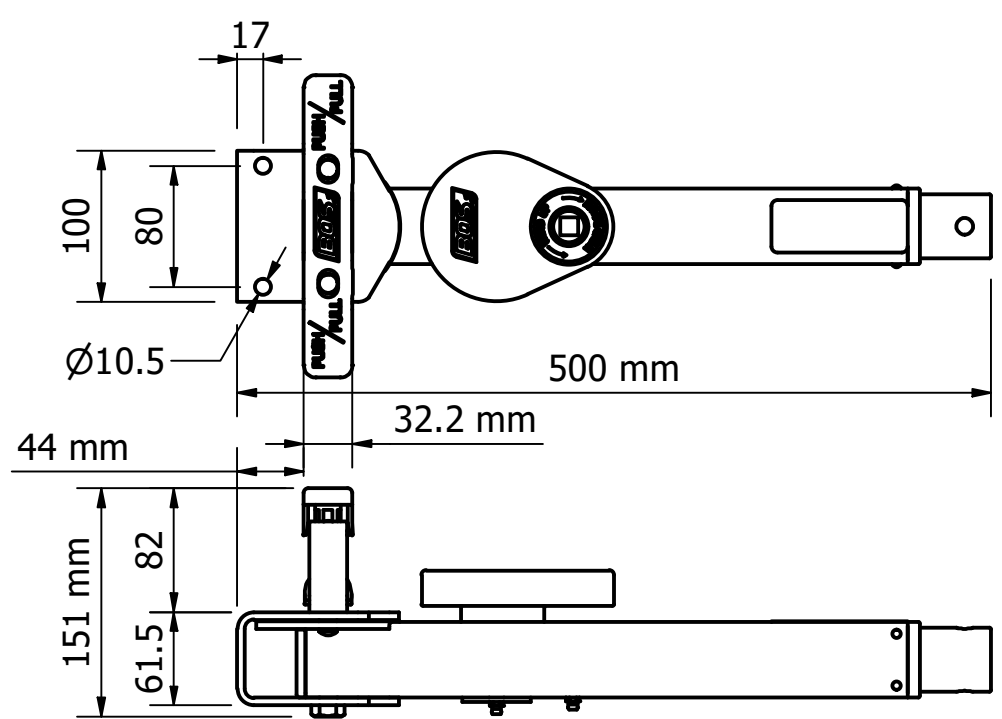

440-050 STABILISER LEG 500

MAXIMUM LIFT DETAILS-WELD ON U-BRACKET - DIMENSIONS WITH BASE PLATE

Travel made easy