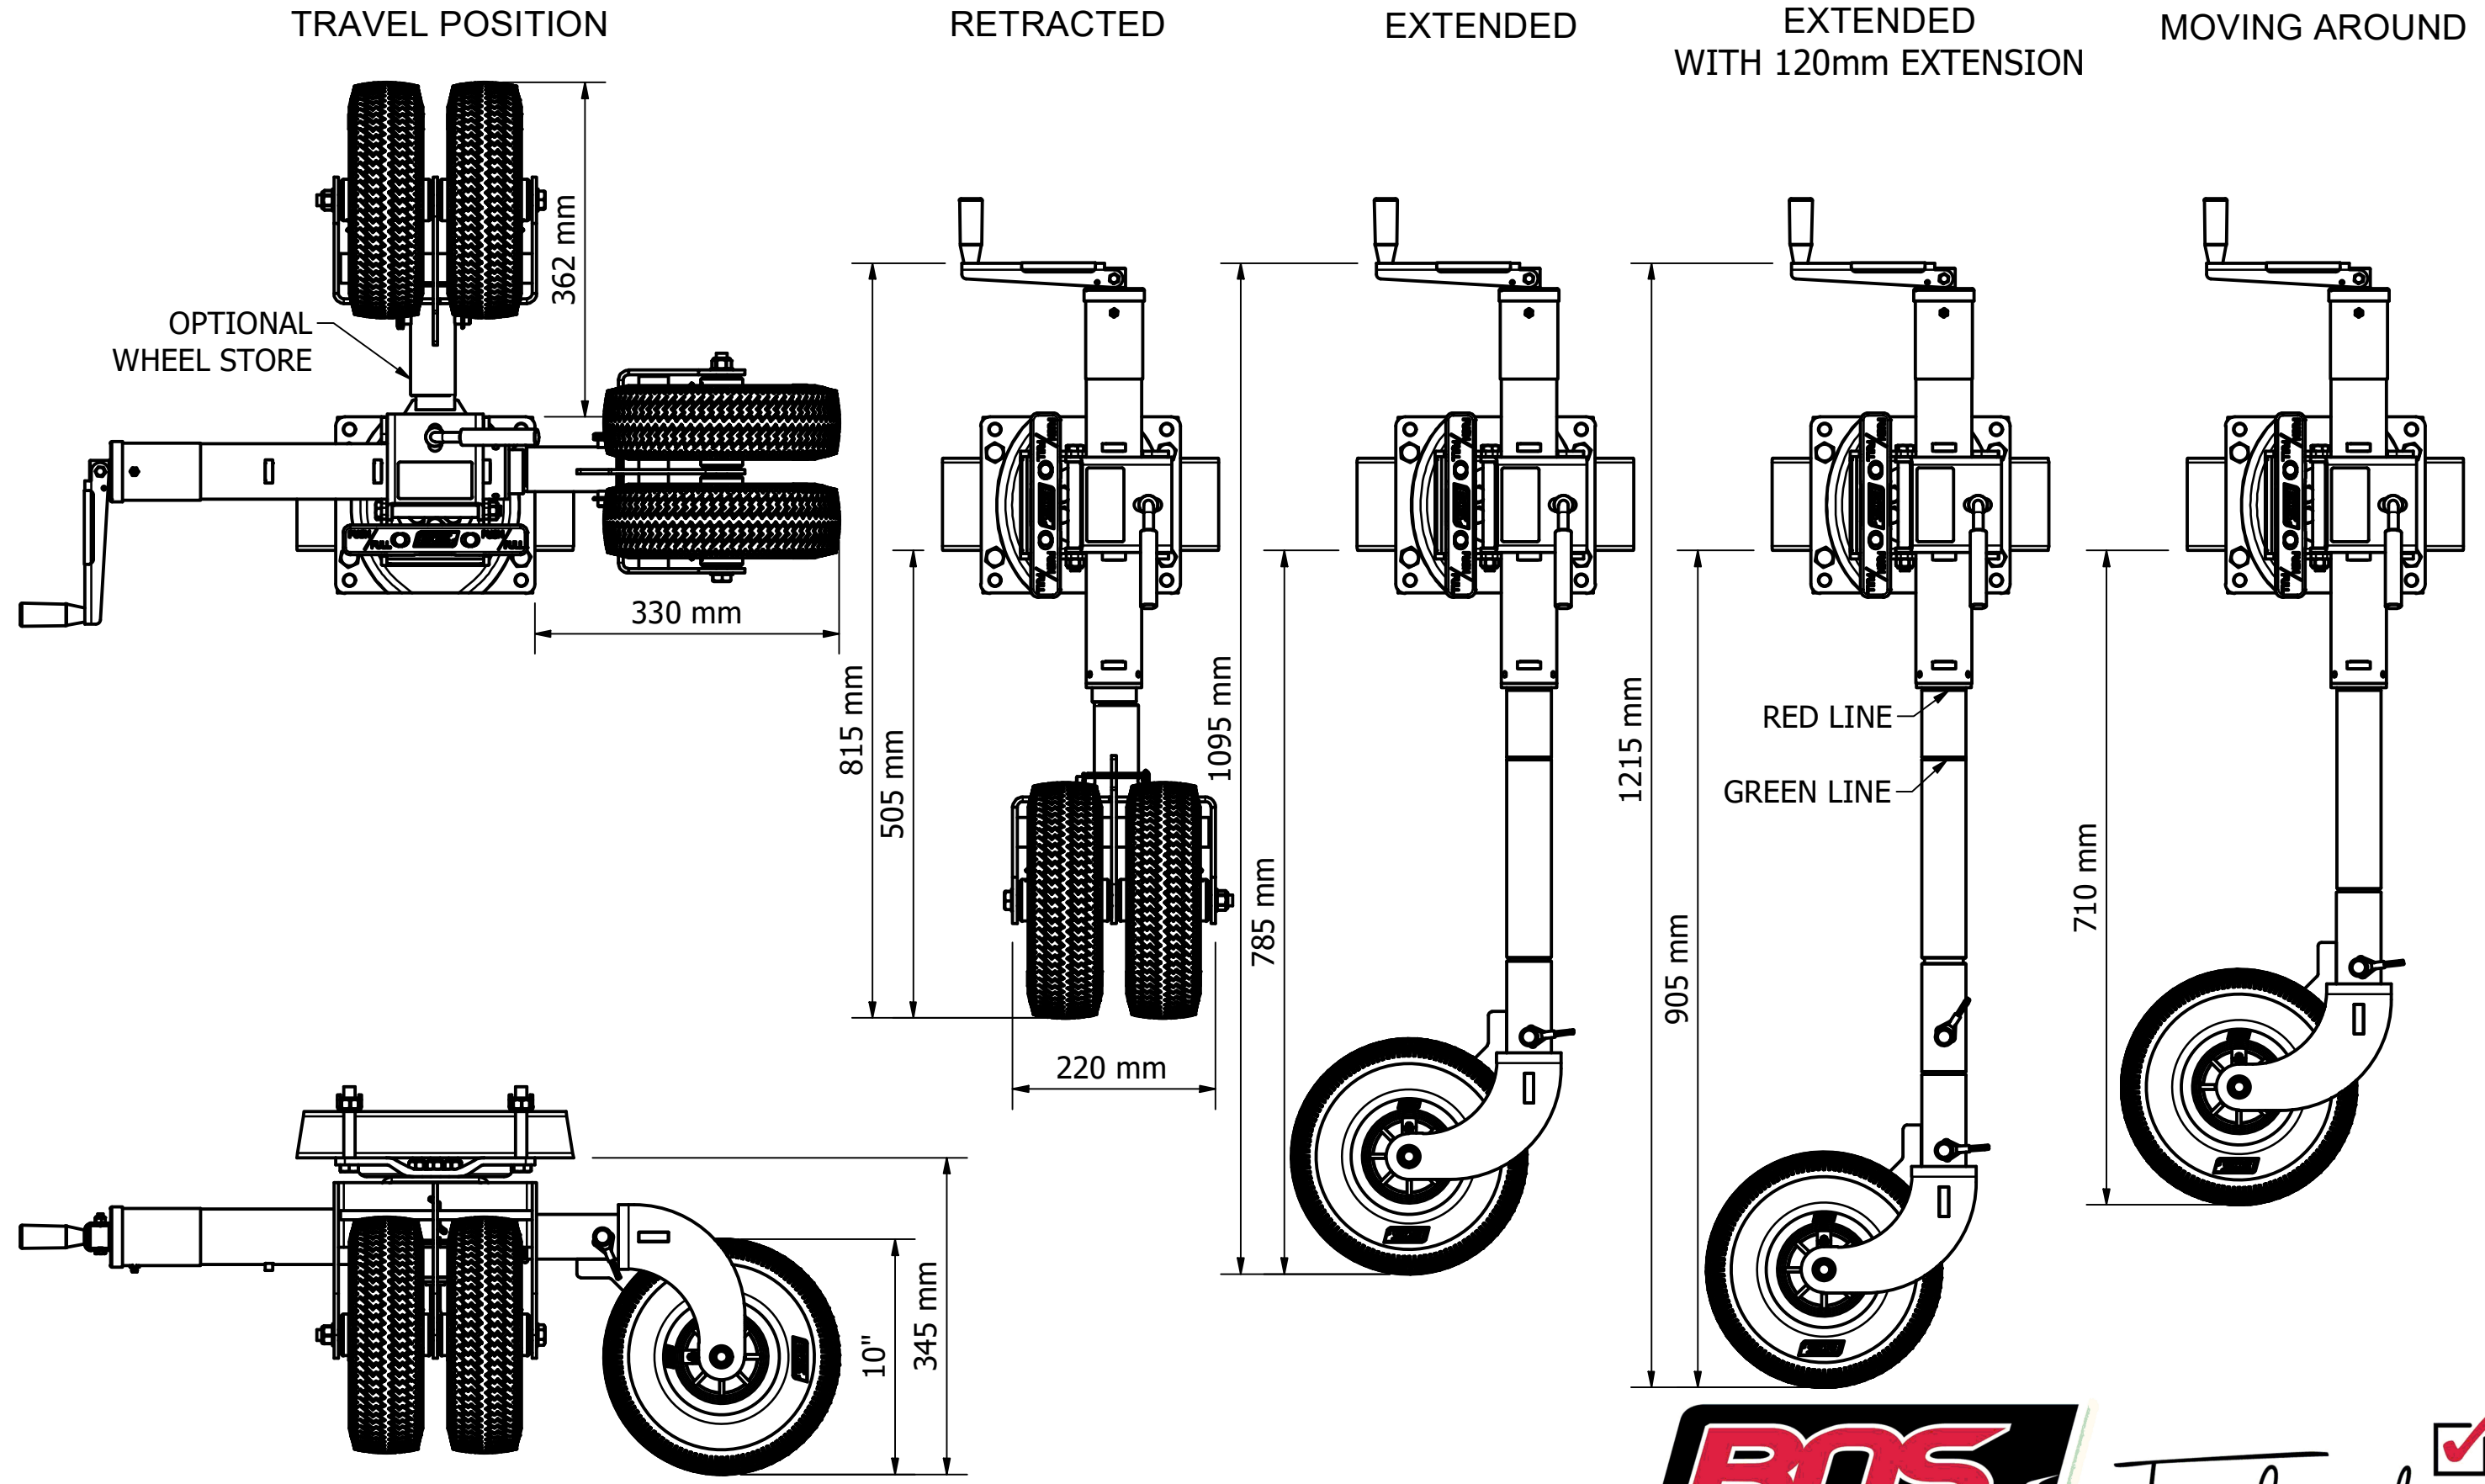

# 680-012 BLACK OPS STANDARD MANUAL - 10IN DOUBLE PU ROAD WHEEL WITH SWING AWAY

EXTENSION DETAILS - MIDDLE LUG POSITION - DIMENSIONS WITH WHEEL

Travel made easy 