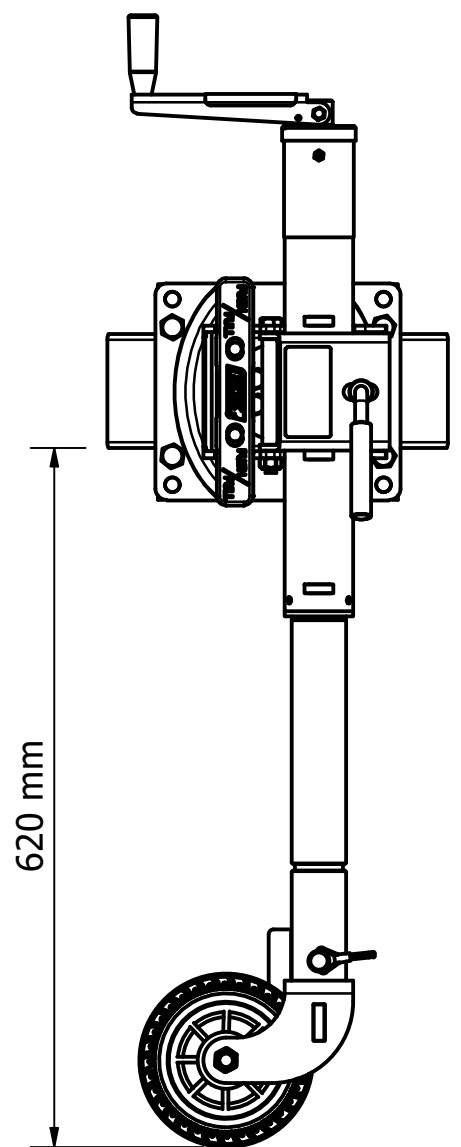

680-006 BLACK OPS STANDARD MANUAL - 6IN DOUBLE OFFSET WHEEL WITH SWING AWAY

EXTENSION DETAILS - MIDDLE LUG POSITION
DIMENSIONS WITH WHEEL

TRAVEL POSITION

RETRACTED

EXTENDED

EXTENDED WITH 120mm EXTENSION

MOVING AROUND