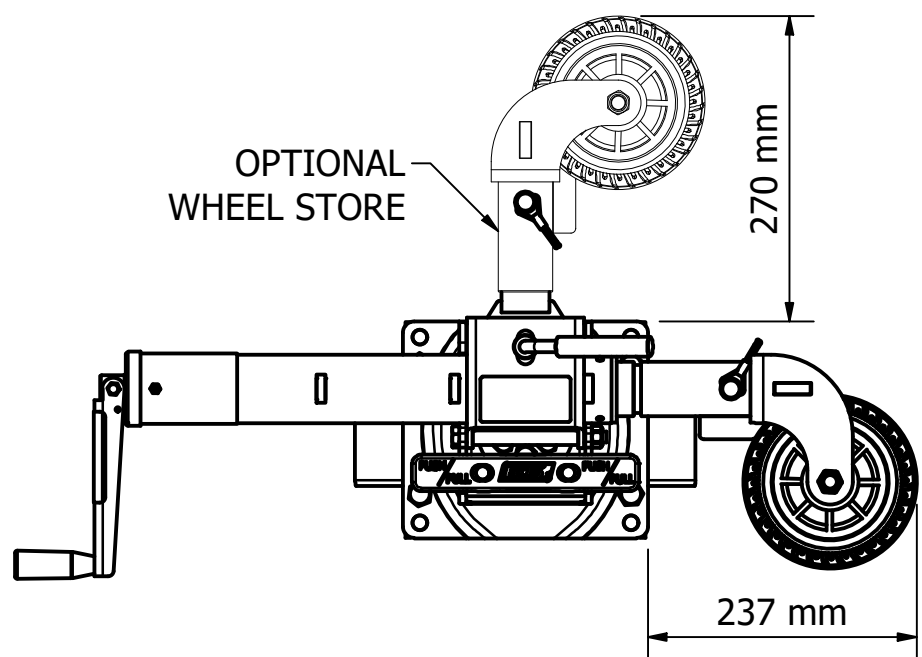

680-006 BLACK OPS STANDARD MANUAL - 6IN DOUBLE OFFSET WHEEL WITH SWING AWAY

EXTENSION DETAILS - MIDDLE LUG POSITION
DIMENSIONS WITH WHEEL

TRAVEL POSITION

RETRACTED

EXTENDED

EXTENDED WITH 120mm EXTENSION

MOVING AROUND