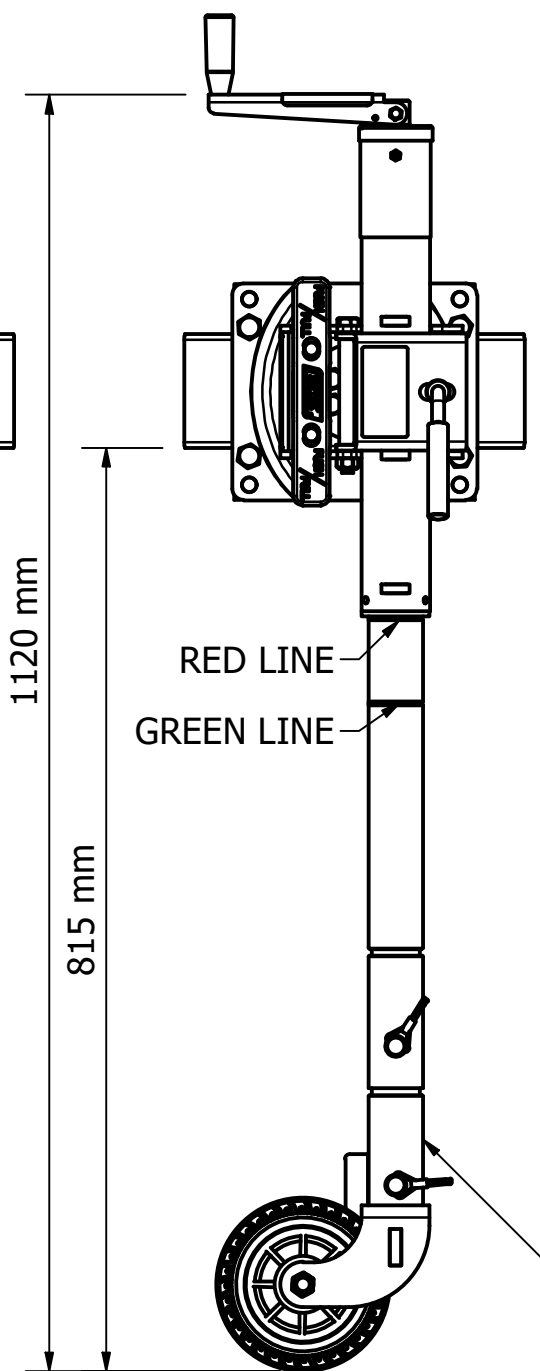

680-006 BLACK OPS STANDARD MANUAL - 6IN DOUBLE OFFSET WHEEL WITH SWING AWAY

EXTENSION DETAILS - MIDDLE LUG POSITION
DIMENSIONS WITH WHEEL

TRAVEL POSITION

RETRACTED

EXTENDED

EXTENDED WITH 120mm EXTENSION

MOVING AROUND