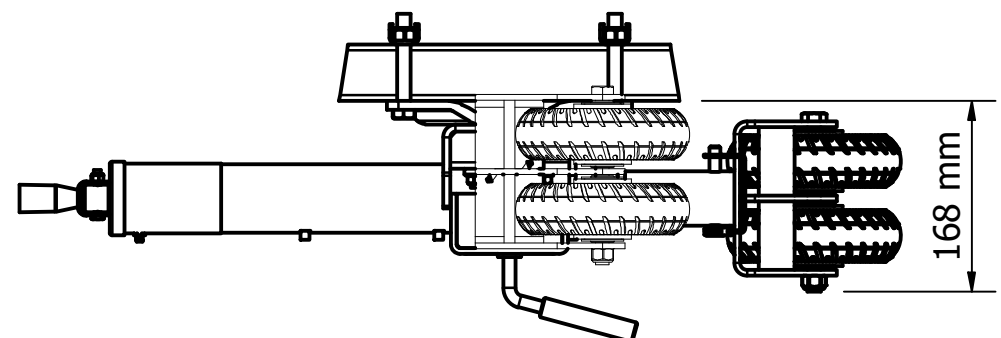

680-006 BLACK OPS STANDARD MANUAL - 6IN DOUBLE OFFSET WHEEL WITH SWING AWAY

EXTENSION DETAILS - MIDDLE LUG POSITION
DIMENSIONS WITH WHEEL

TRAVEL POSITION

RETRACTED

EXTENDED

EXTENDED WITH 120mm EXTENSION

MOVING AROUND