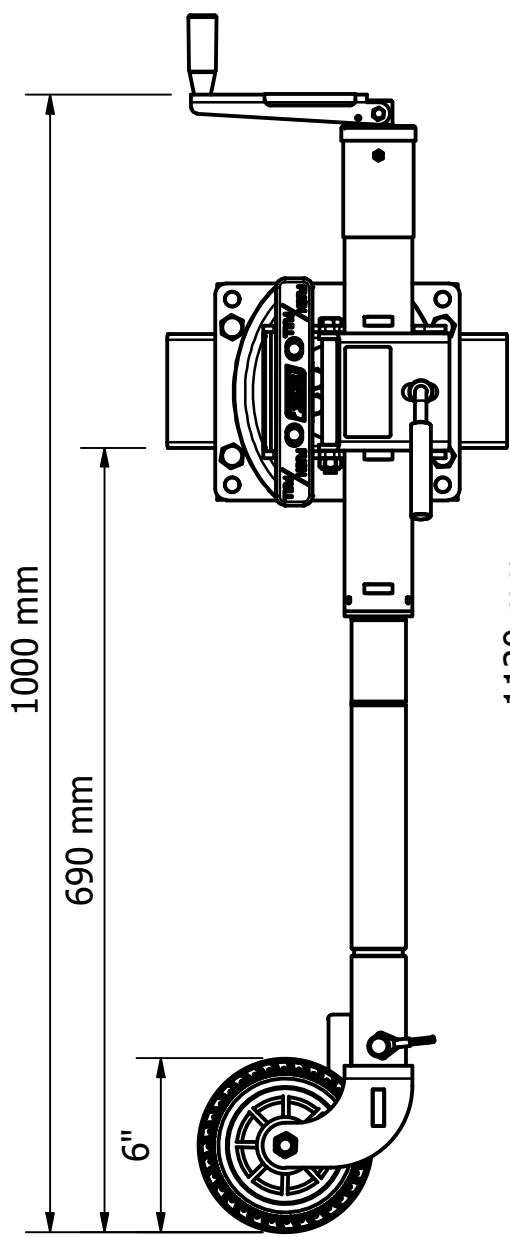

680-006 BLACK OPS STANDARD MANUAL - 6IN DOUBLE OFFSET WHEEL WITH SWING AWAY

EXTENSION DETAILS - MIDDLE LUG POSITION
DIMENSIONS WITH WHEEL

TRAVEL POSITION

RETRACTED

EXTENDED

EXTENDED WITH 120mm EXTENSION

MOVING AROUND