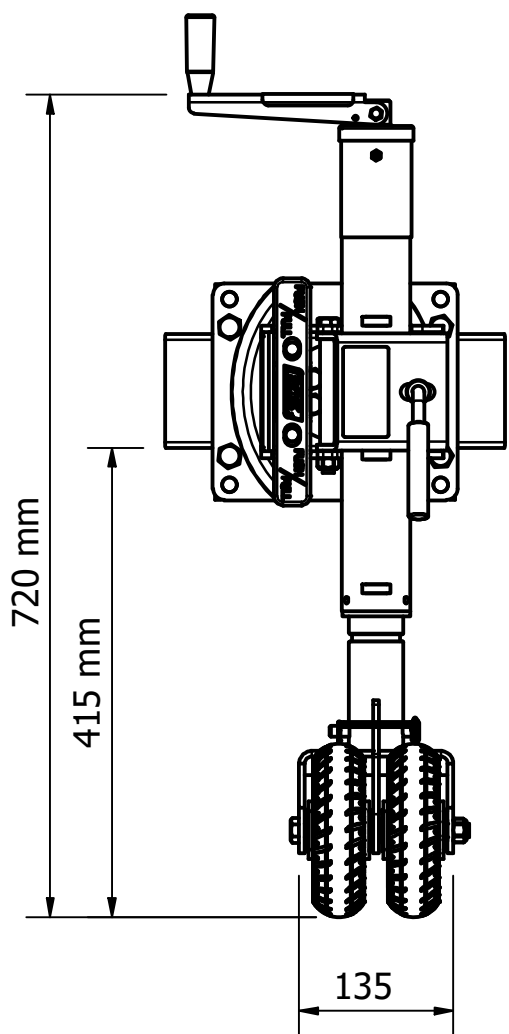

680-006 BLACK OPS STANDARD MANUAL - 6IN DOUBLE OFFSET WHEEL WITH SWING AWAY

EXTENSION DETAILS - MIDDLE LUG POSITION
DIMENSIONS WITH WHEEL

TRAVEL POSITION

RETRACTED

EXTENDED

EXTENDED WITH 120mm EXTENSION

MOVING AROUND