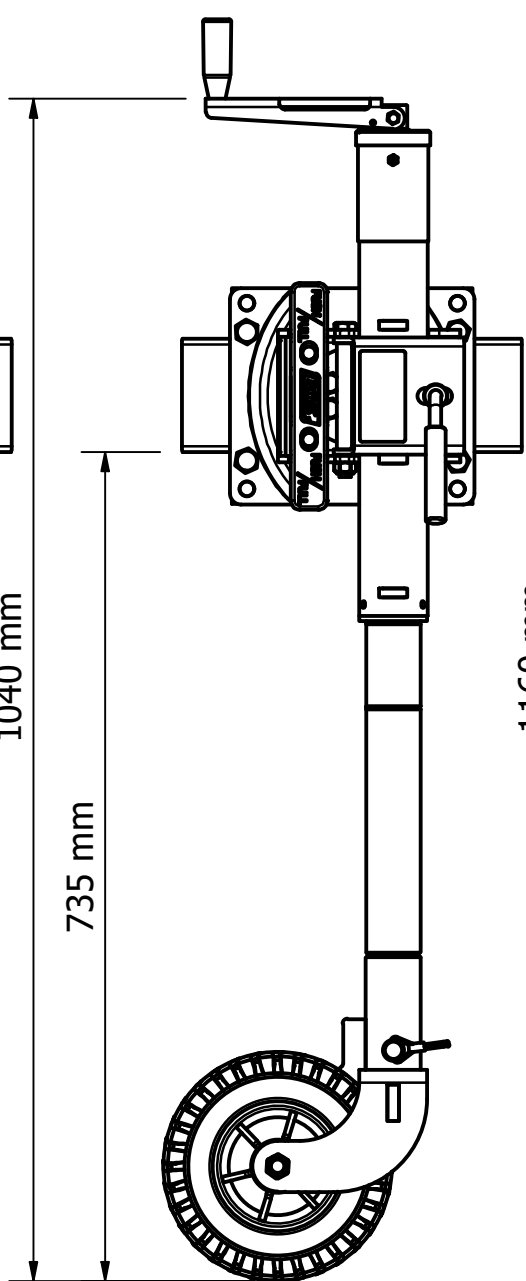

680-008 BLACK OPS STANDARD MANUAL - 8IN DOUBLE OFFSET WHEEL WITH SWING AWAY

EXTENSION DETAILS - MIDDLE LUG POSITION
DIMENSIONS WITH WHEEL

TRAVEL POSITION

RETRACTED

EXTENDED

EXTENDED WITH 120mm EXTENSION

MOVING AROUND