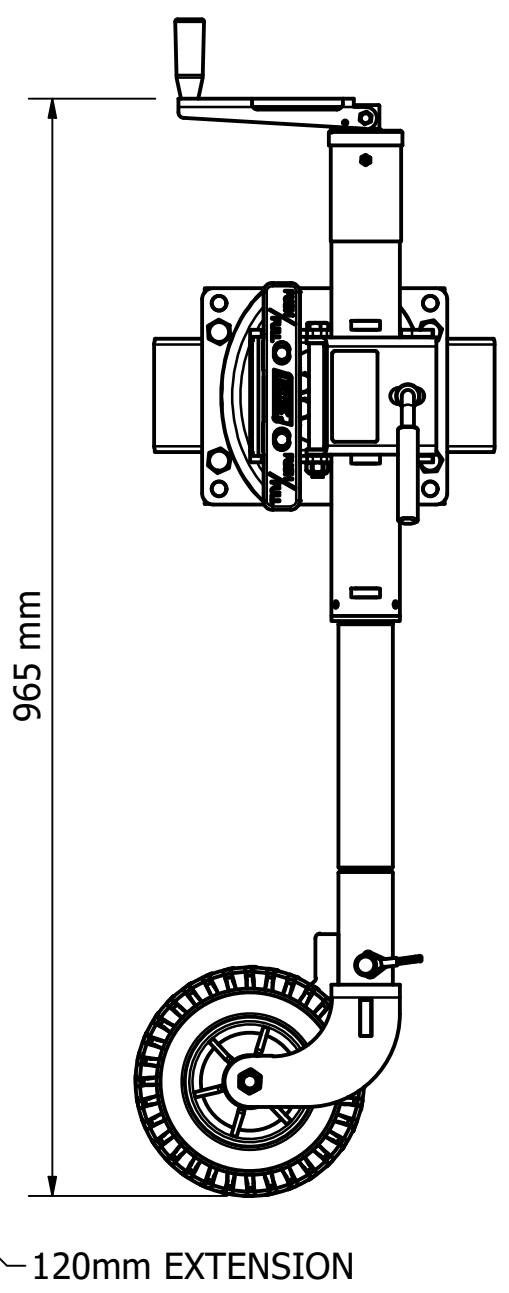

680-008 BLACK OPS STANDARD MANUAL - 8IN DOUBLE OFFSET WHEEL WITH SWING AWAY

EXTENSION DETAILS - MIDDLE LUG POSITION
DIMENSIONS WITH WHEEL

TRAVEL POSITION

RETRACTED

EXTENDED

EXTENDED WITH 120mm EXTENSION

MOVING AROUND