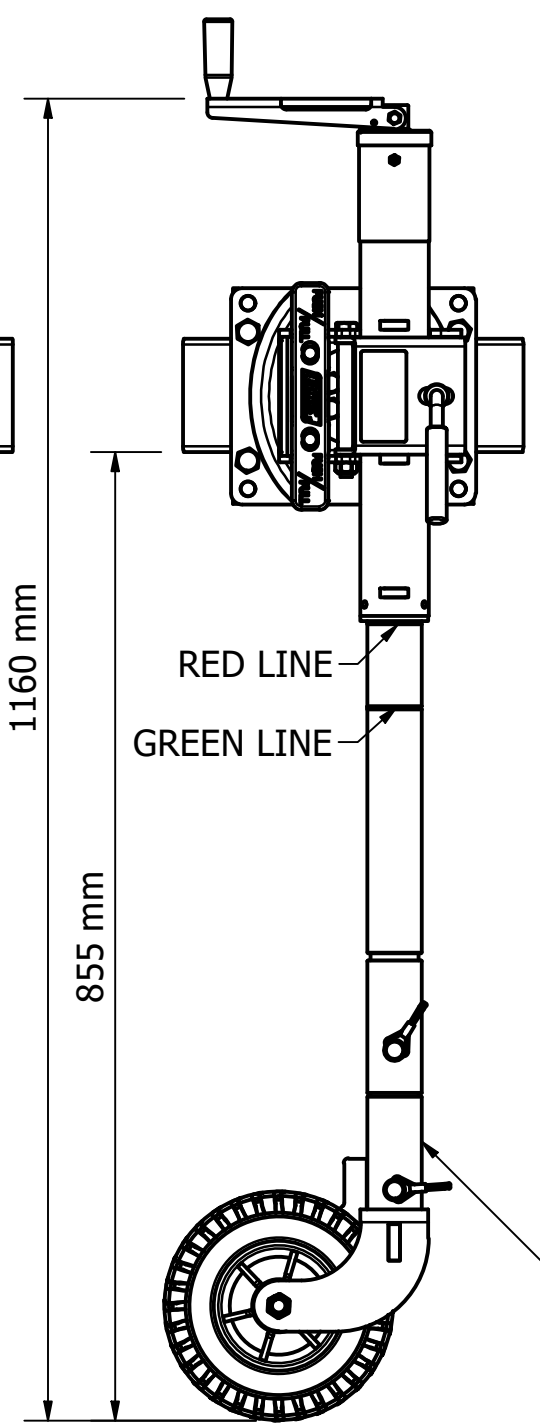

680-008 BLACK OPS STANDARD MANUAL - 8IN DOUBLE OFFSET WHEEL WITH SWING AWAY

EXTENSION DETAILS - MIDDLE LUG POSITION
DIMENSIONS WITH WHEEL

TRAVEL POSITION

RETRACTED

EXTENDED

EXTENDED WITH 120mm EXTENSION

MOVING AROUND