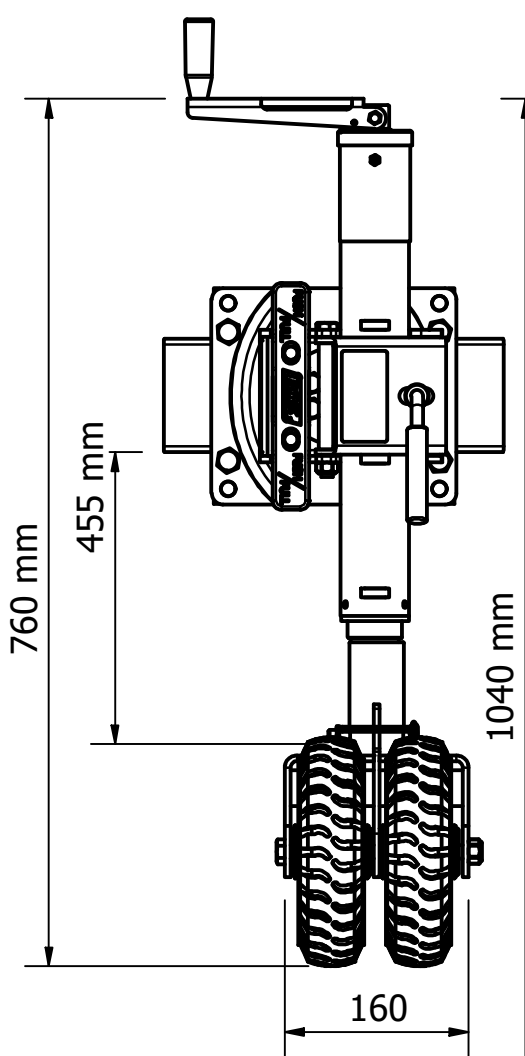

680-008 BLACK OPS STANDARD MANUAL - 8IN DOUBLE OFFSET WHEEL WITH SWING AWAY

EXTENSION DETAILS - MIDDLE LUG POSITION
DIMENSIONS WITH WHEEL

TRAVEL POSITION

RETRACTED

EXTENDED

EXTENDED WITH 120mm EXTENSION

MOVING AROUND