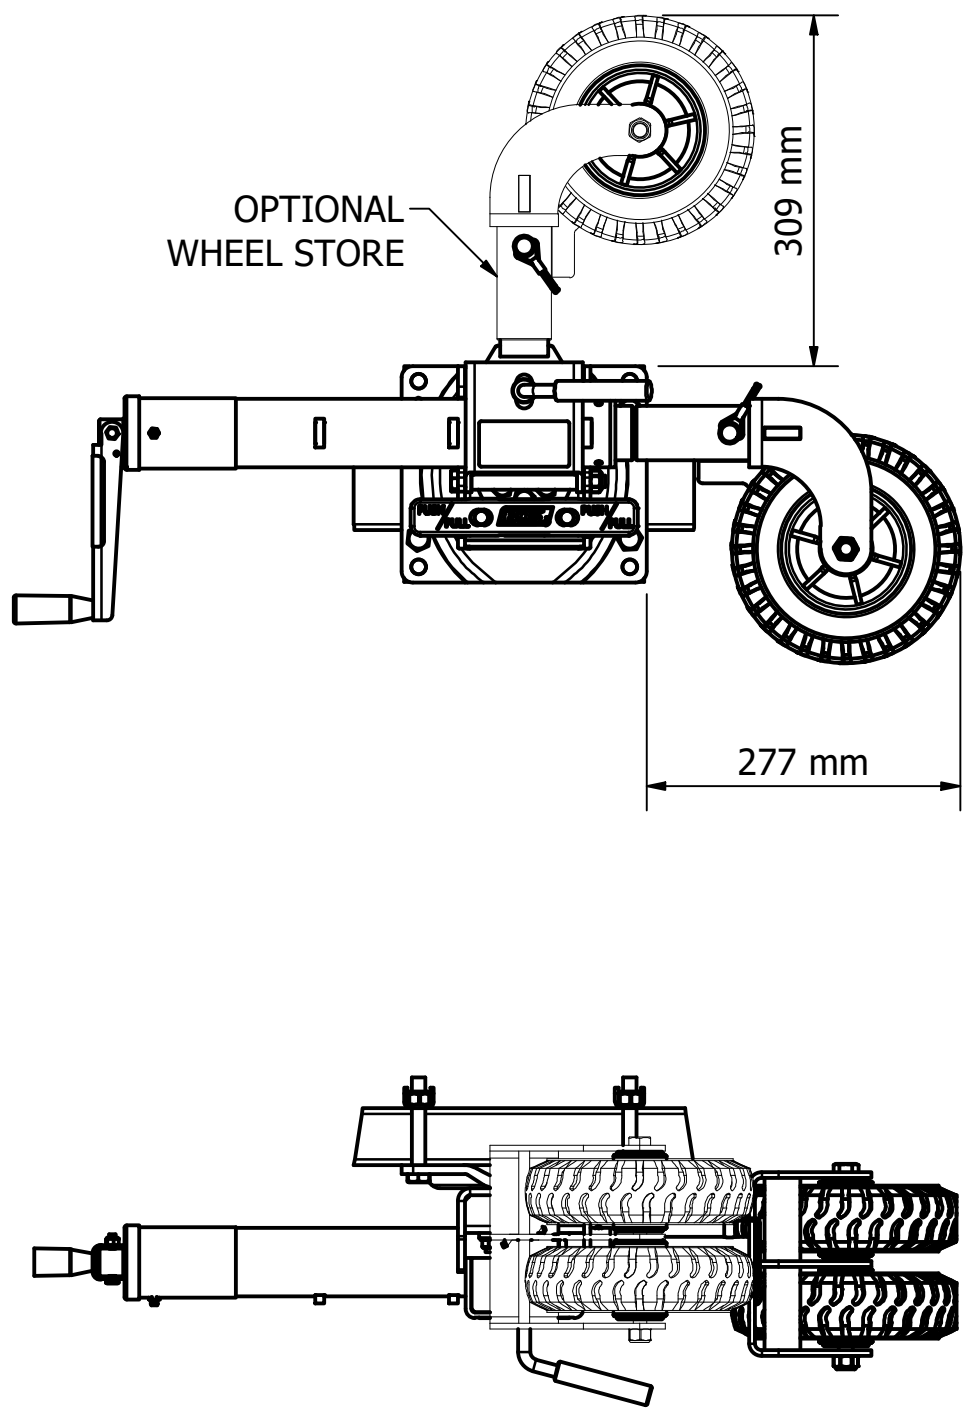

680-008 BLACK OPS STANDARD MANUAL - 8IN DOUBLE OFFSET WHEEL WITH SWING AWAY

EXTENSION DETAILS - MIDDLE LUG POSITION
DIMENSIONS WITH WHEEL

TRAVEL POSITION

RETRACTED

EXTENDED

EXTENDED WITH 120mm EXTENSION

MOVING AROUND