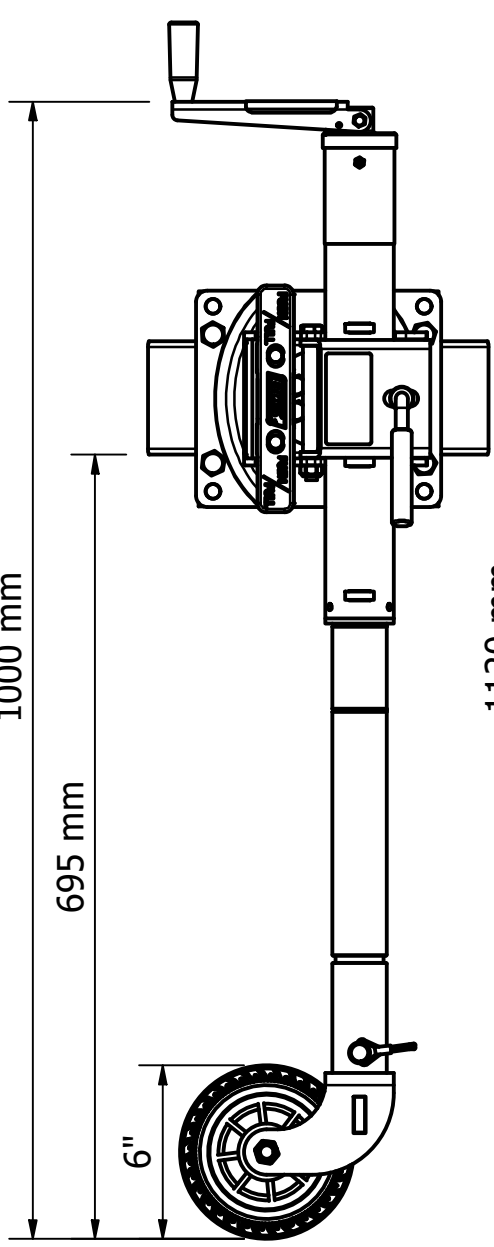

680-005 BLACK OPS STANDARD MANUAL - 6IN SINGLE OFFSET WHEEL WITH SWING AWAY

EXTENSION DETAILS - MIDDLE LUG POSITION
DIMENSIONS WITH WHEEL

TRAVEL POSITION

RETRACTED

EXTENDED

EXTENDED WITH 120mm EXTENSION

MOVING AROUND