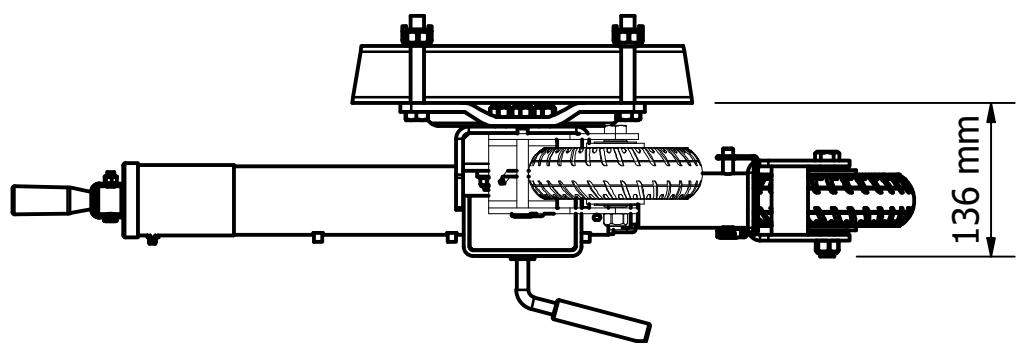

680-005 BLACK OPS STANDARD MANUAL - 6IN SINGLE OFFSET WHEEL WITH SWING AWAY

EXTENSION DETAILS - MIDDLE LUG POSITION
DIMENSIONS WITH WHEEL

TRAVEL POSITION

RETRACTED

EXTENDED

EXTENDED WITH 120mm EXTENSION

MOVING AROUND