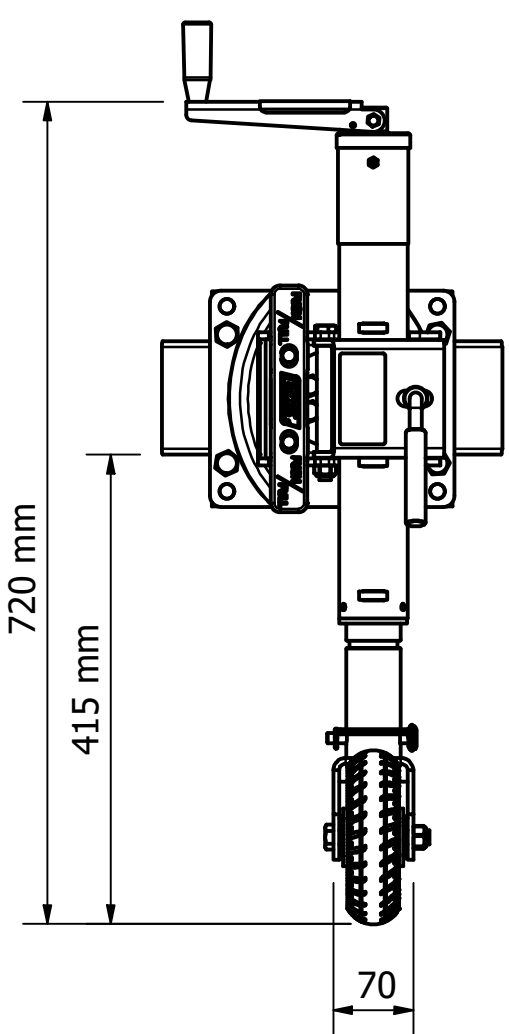

680-005 BLACK OPS STANDARD MANUAL - 6IN SINGLE OFFSET WHEEL WITH SWING AWAY

EXTENSION DETAILS - MIDDLE LUG POSITION
DIMENSIONS WITH WHEEL

TRAVEL POSITION

RETRACTED

EXTENDED

EXTENDED WITH 120mm EXTENSION

MOVING AROUND