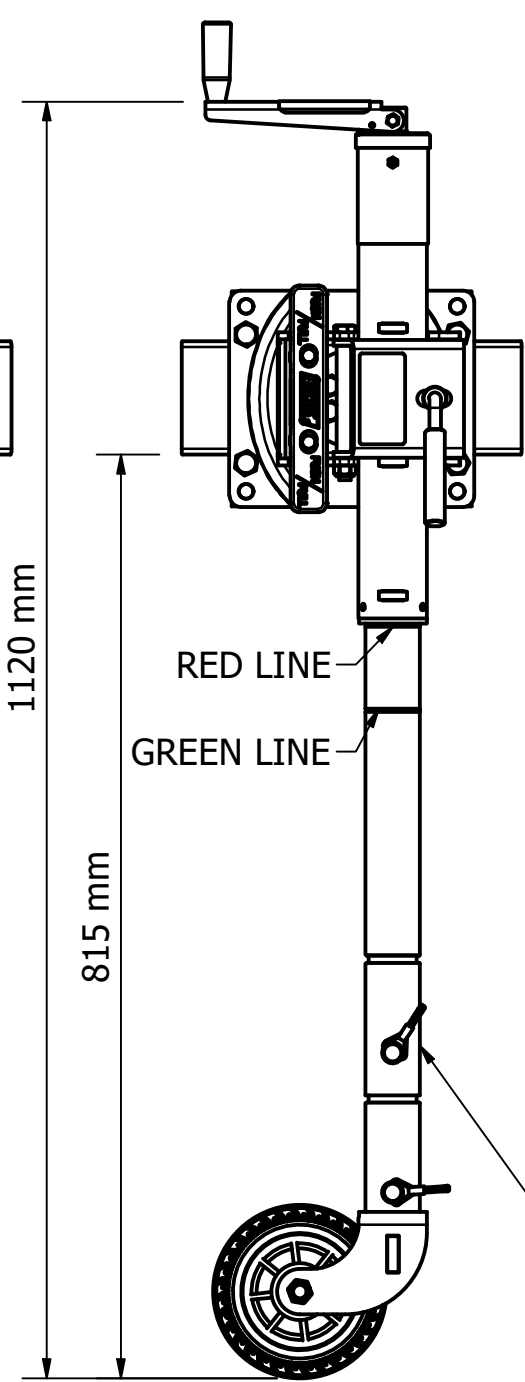

680-005 BLACK OPS STANDARD MANUAL - 6IN SINGLE OFFSET WHEEL WITH SWING AWAY

EXTENSION DETAILS - MIDDLE LUG POSITION
DIMENSIONS WITH WHEEL

TRAVEL POSITION

RETRACTED

EXTENDED

EXTENDED WITH 120mm EXTENSION

MOVING AROUND