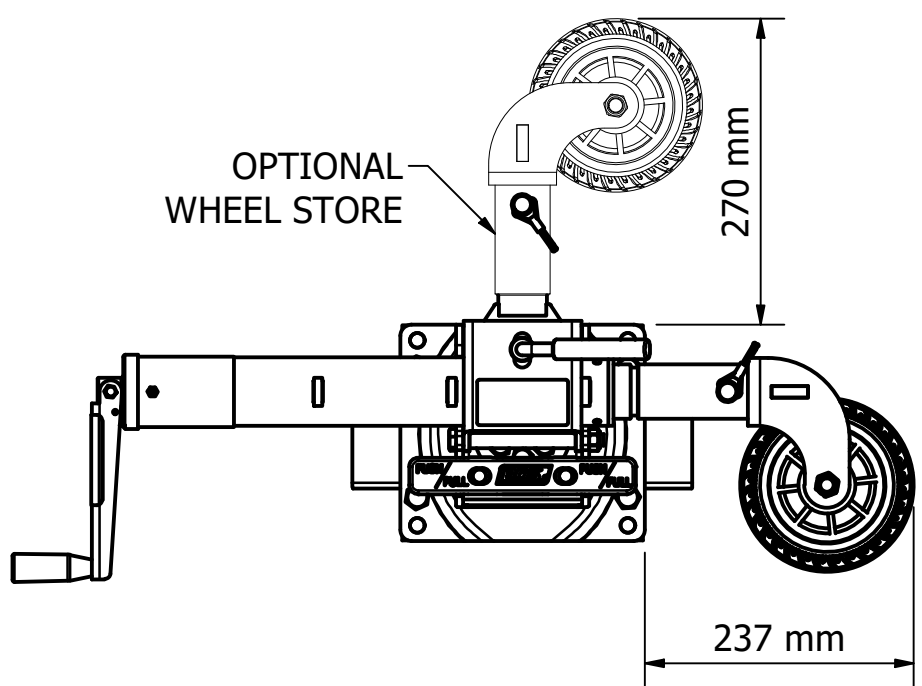

680-005 BLACK OPS STANDARD MANUAL - 6IN SINGLE OFFSET WHEEL WITH SWING AWAY

EXTENSION DETAILS - MIDDLE LUG POSITION
DIMENSIONS WITH WHEEL

TRAVEL POSITION

RETRACTED

EXTENDED

EXTENDED WITH 120mm EXTENSION

MOVING AROUND