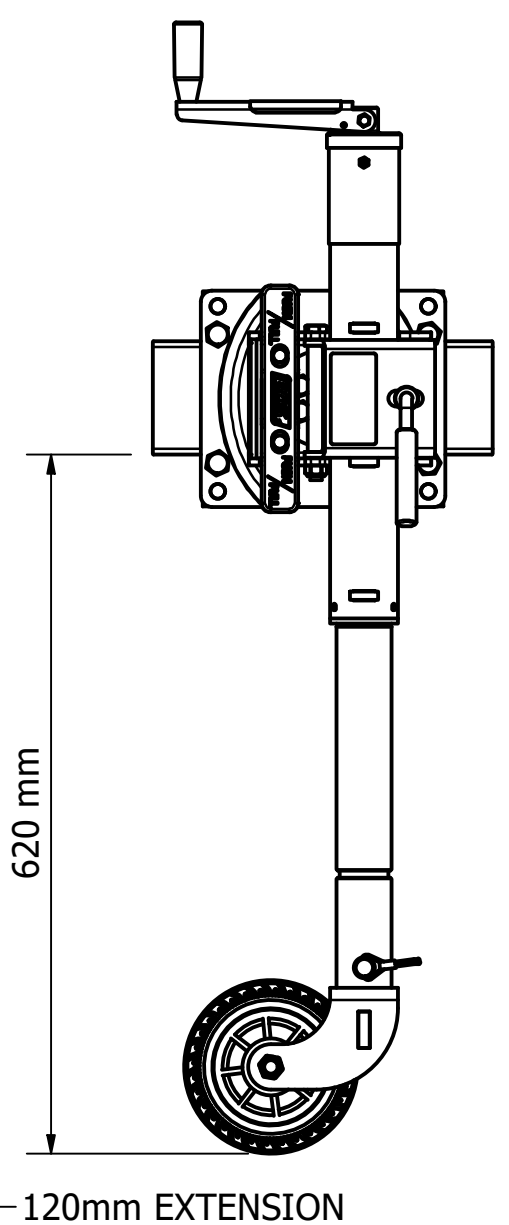

680-005 BLACK OPS STANDARD MANUAL - 6IN SINGLE OFFSET WHEEL WITH SWING AWAY

EXTENSION DETAILS - MIDDLE LUG POSITION
DIMENSIONS WITH WHEEL

TRAVEL POSITION

RETRACTED

EXTENDED

EXTENDED WITH 120mm EXTENSION

MOVING AROUND