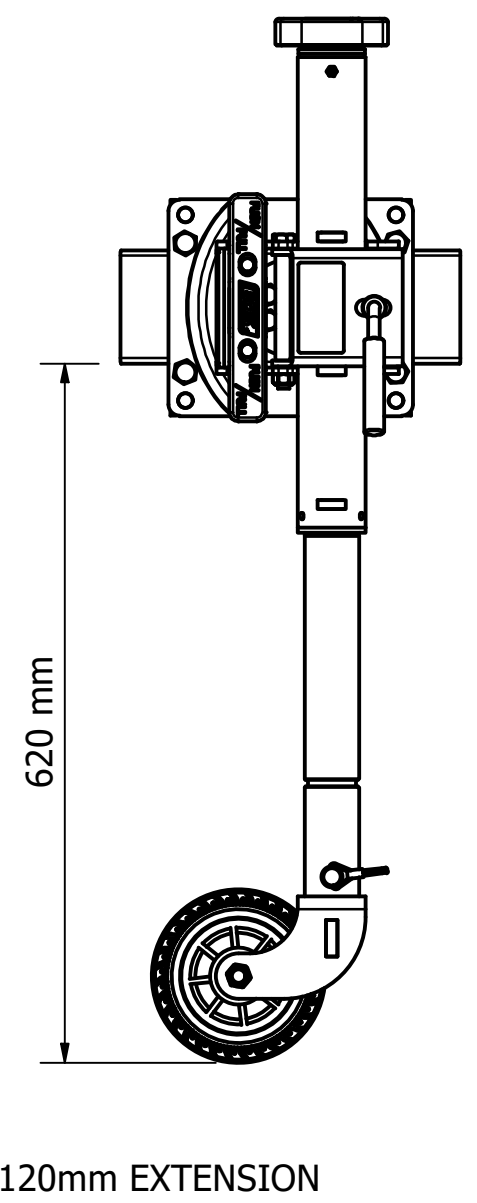

681-005 BLACK OPS STANDARD GEARBOX - 6IN SINGLE OFFSET WHEEL WITH SWING AWAY

EXTENSION DETAILS - MIDDLE LUG POSITION
DIMENSIONS WITH WHEEL

TRAVEL POSITION

RETRACTED

EXTENDED

EXTENDED WITH 120mm EXTENSION

MOVING AROUND