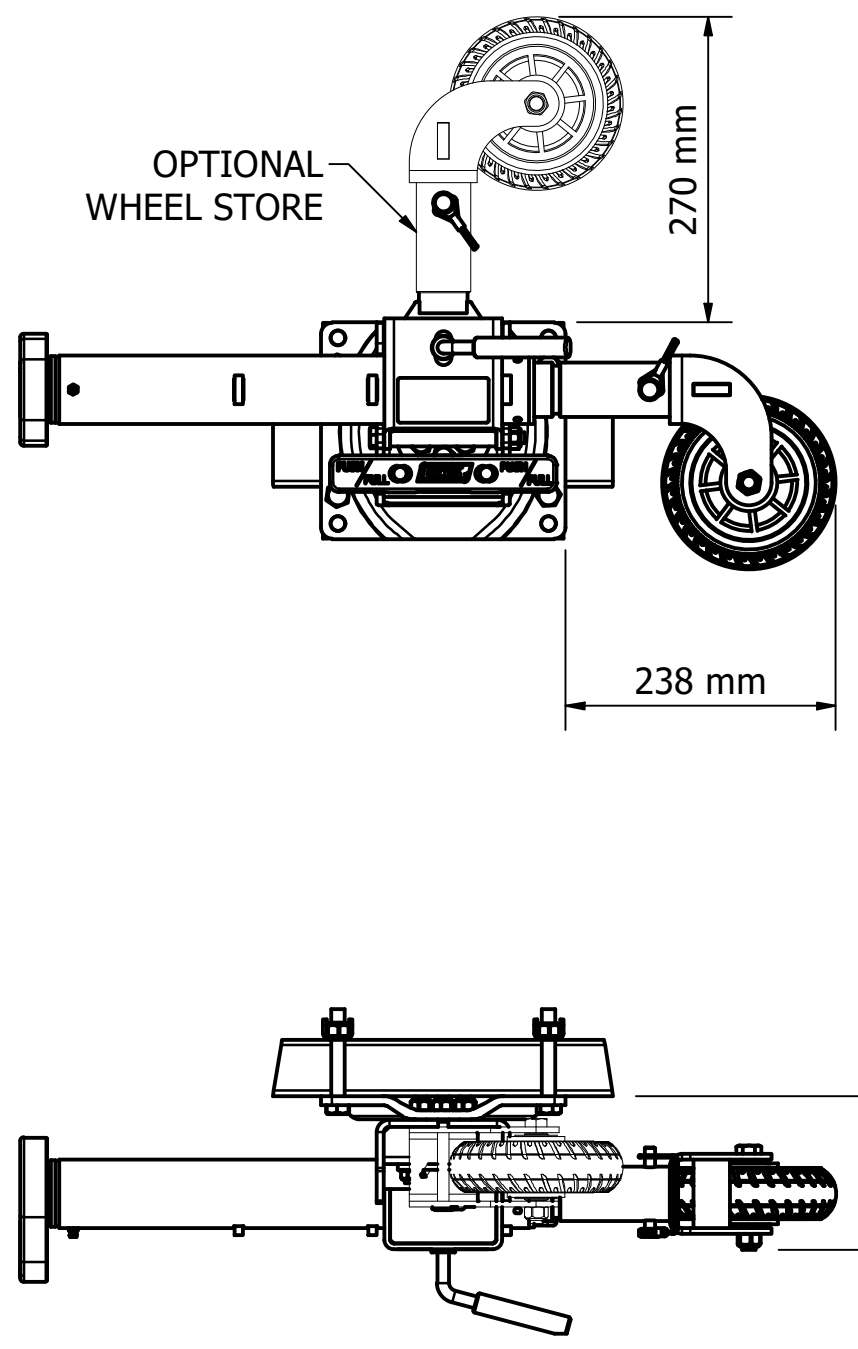

681-005 BLACK OPS STANDARD GEARBOX - 6IN SINGLE OFFSET WHEEL WITH SWING AWAY

EXTENSION DETAILS - MIDDLE LUG POSITION
DIMENSIONS WITH WHEEL

TRAVEL POSITION

RETRACTED

EXTENDED

EXTENDED WITH 120mm EXTENSION

MOVING AROUND