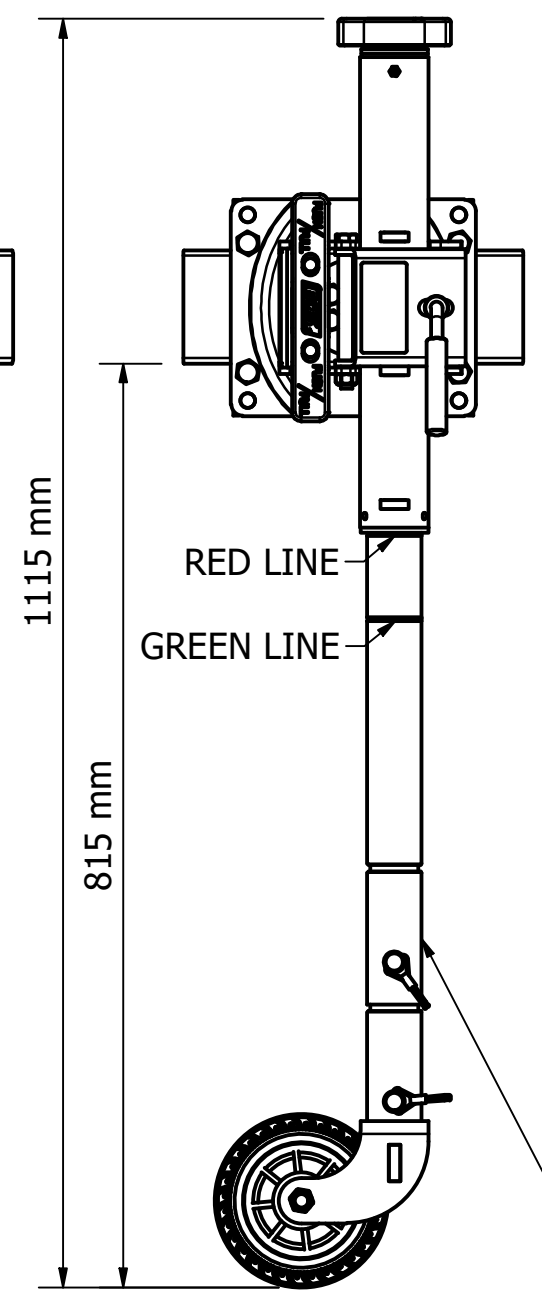

681-005 BLACK OPS STANDARD GEARBOX - 6IN SINGLE OFFSET WHEEL WITH SWING AWAY

EXTENSION DETAILS - MIDDLE LUG POSITION
DIMENSIONS WITH WHEEL

TRAVEL POSITION

RETRACTED

EXTENDED

EXTENDED WITH 120mm EXTENSION

MOVING AROUND