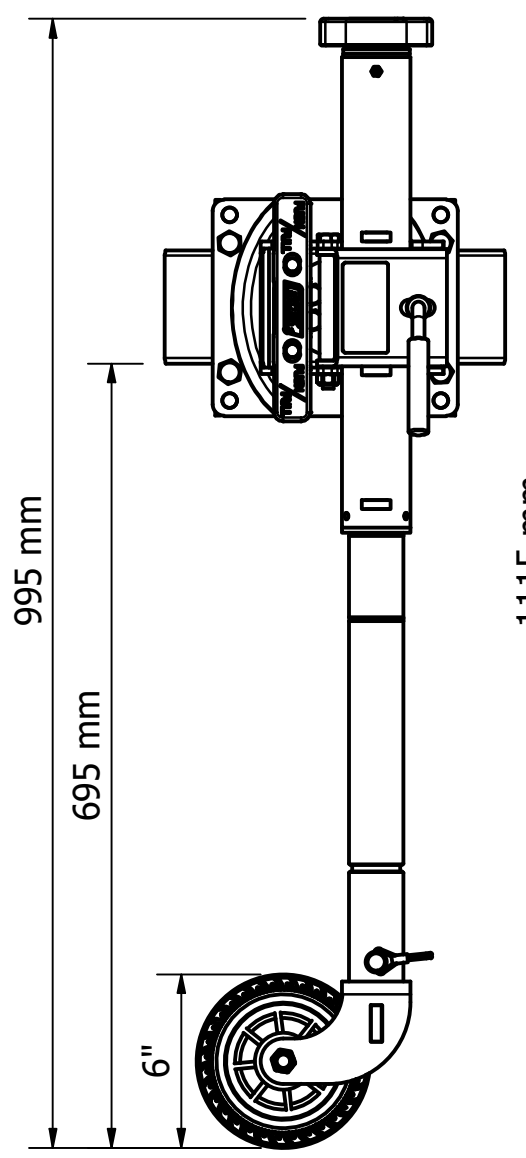

681-005 BLACK OPS STANDARD GEARBOX - 6IN SINGLE OFFSET WHEEL WITH SWING AWAY

EXTENSION DETAILS - MIDDLE LUG POSITION
DIMENSIONS WITH WHEEL

TRAVEL POSITION

RETRACTED

EXTENDED

EXTENDED WITH 120mm EXTENSION

MOVING AROUND