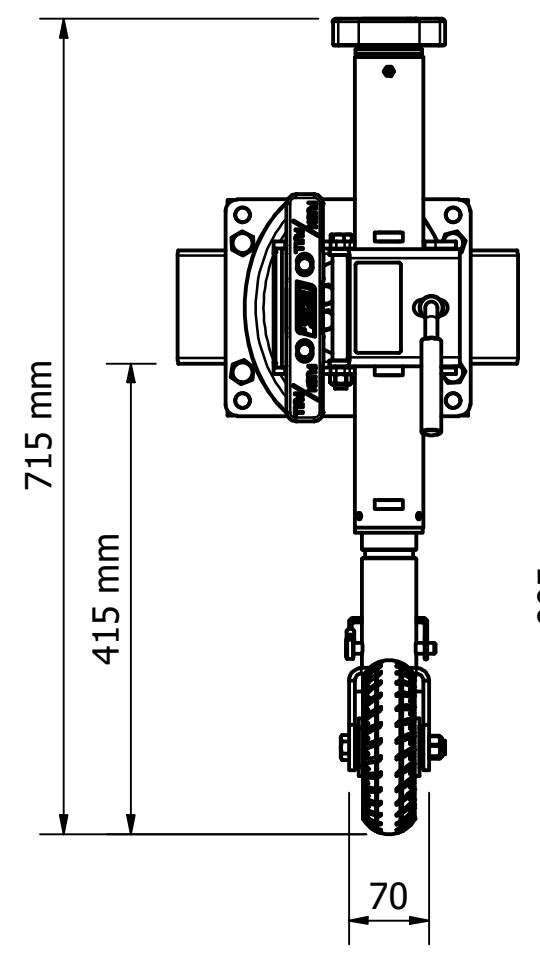

681-005 BLACK OPS STANDARD GEARBOX - 6IN SINGLE OFFSET WHEEL WITH SWING AWAY

EXTENSION DETAILS - MIDDLE LUG POSITION
DIMENSIONS WITH WHEEL

TRAVEL POSITION

RETRACTED

EXTENDED

EXTENDED WITH 120mm EXTENSION

MOVING AROUND