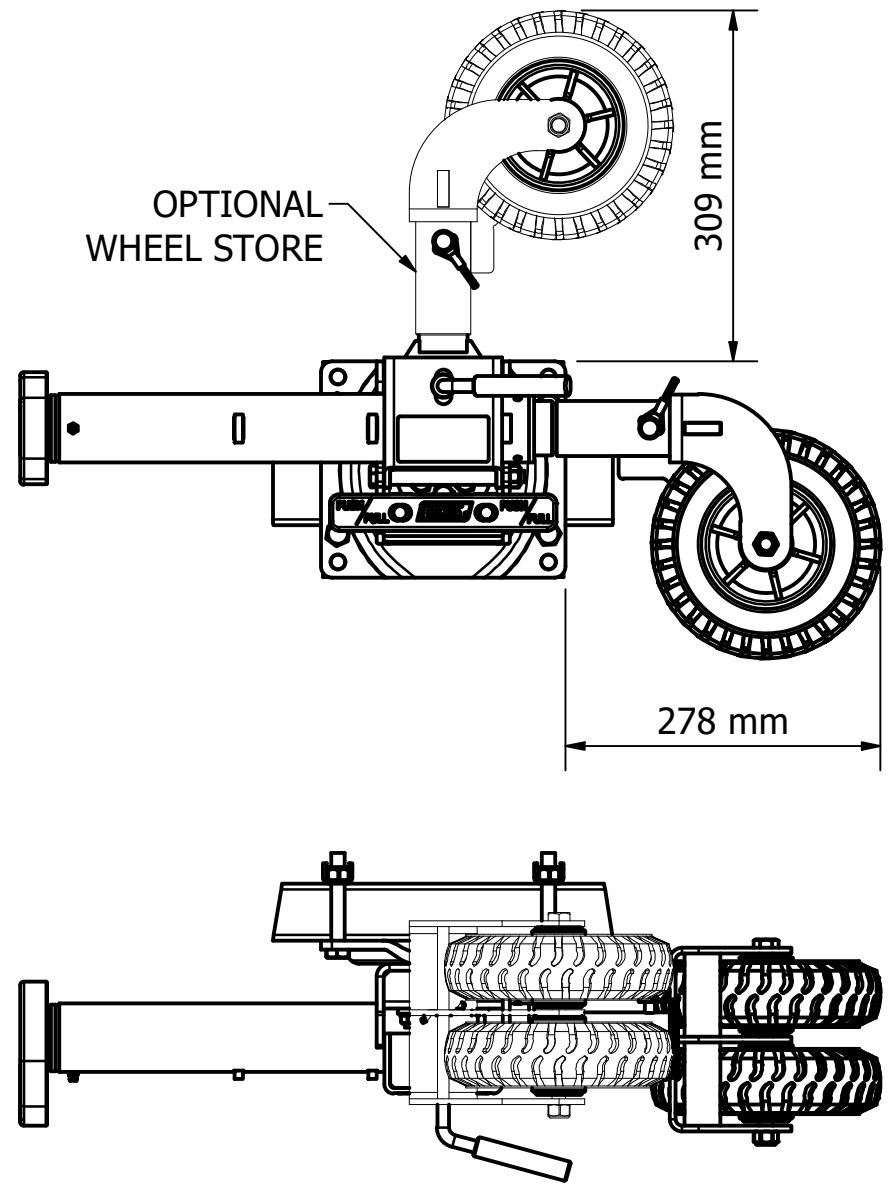

681-008 BLACK OPS STANDARD GEARBOX - 8IN DOUBLE OFFSET WHEEL WITH SWING AWAY

EXTENSION DETAILS - MIDDLE LUG POSITION
DIMENSIONS WITH WHEEL

TRAVEL POSITION

RETRACTED

EXTENDED

EXTENDED WITH 120mm EXTENSION

MOVING AROUND