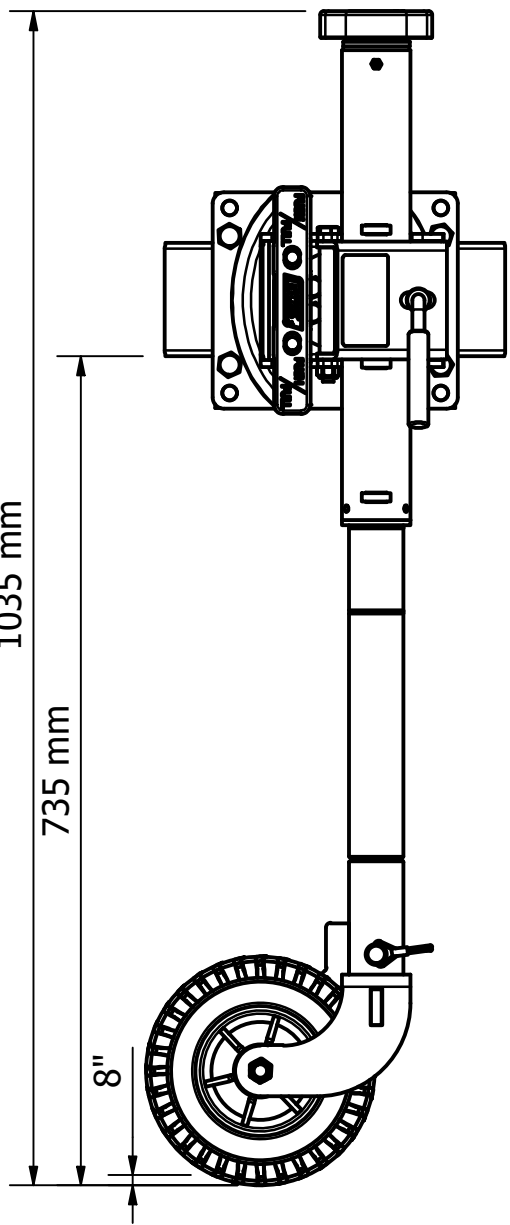

681-008 BLACK OPS STANDARD GEARBOX - 8IN DOUBLE OFFSET WHEEL WITH SWING AWAY

EXTENSION DETAILS - MIDDLE LUG POSITION
DIMENSIONS WITH WHEEL

TRAVEL POSITION

RETRACTED

EXTENDED

EXTENDED WITH 120mm EXTENSION

MOVING AROUND