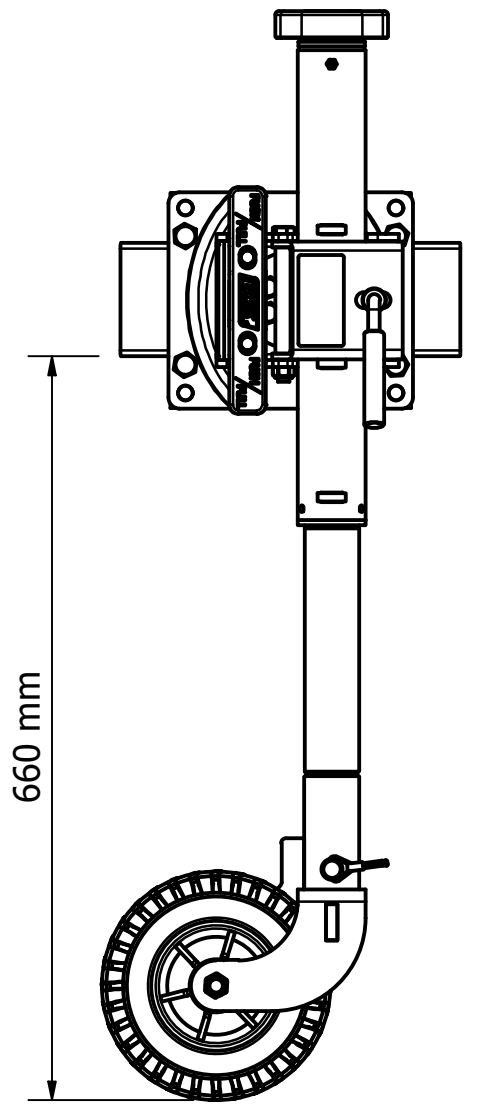

681-008 BLACK OPS STANDARD GEARBOX - 8IN DOUBLE OFFSET WHEEL WITH SWING AWAY

EXTENSION DETAILS - MIDDLE LUG POSITION
DIMENSIONS WITH WHEEL

TRAVEL POSITION

RETRACTED

EXTENDED

EXTENDED WITH 120mm EXTENSION

MOVING AROUND