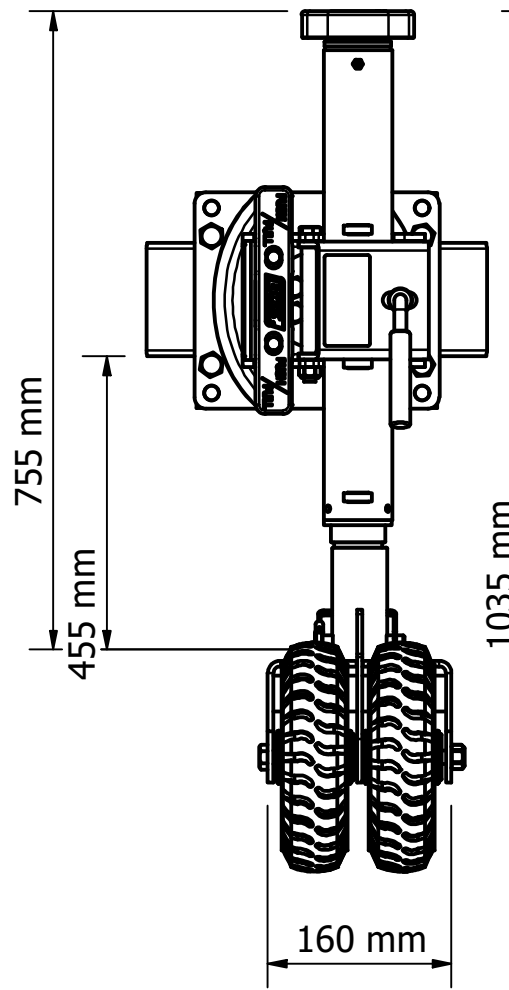

681-008 BLACK OPS STANDARD GEARBOX - 8IN DOUBLE OFFSET WHEEL WITH SWING AWAY

EXTENSION DETAILS - MIDDLE LUG POSITION
DIMENSIONS WITH WHEEL

TRAVEL POSITION

RETRACTED

EXTENDED

EXTENDED WITH 120mm EXTENSION

MOVING AROUND