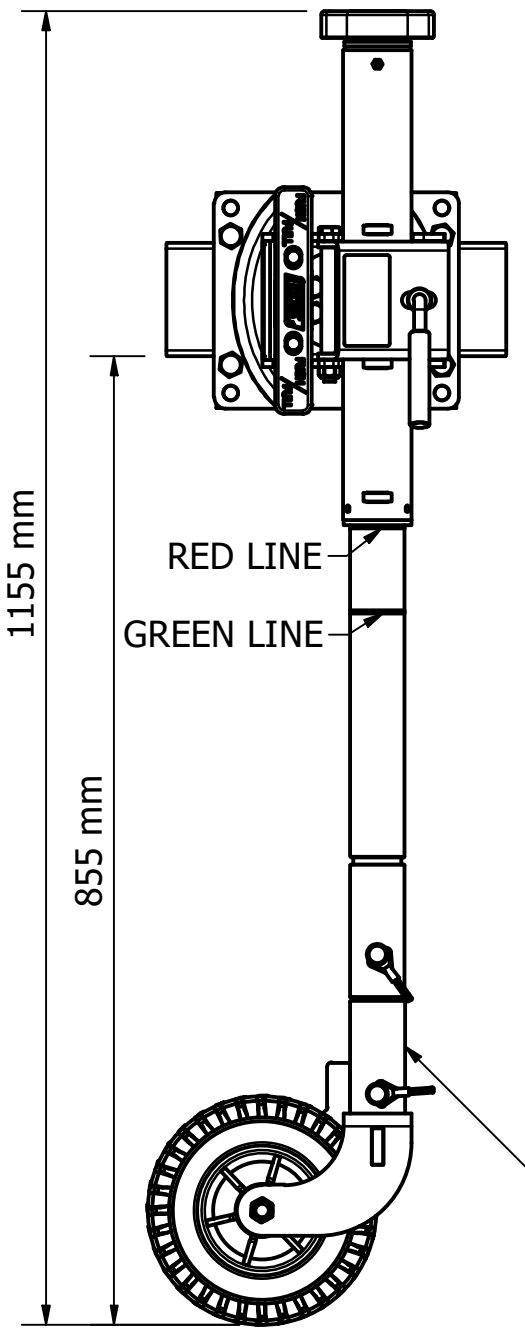

681-008 BLACK OPS STANDARD GEARBOX - 8IN DOUBLE OFFSET WHEEL WITH SWING AWAY

EXTENSION DETAILS - MIDDLE LUG POSITION
DIMENSIONS WITH WHEEL

TRAVEL POSITION

RETRACTED

EXTENDED

EXTENDED WITH 120mm EXTENSION

MOVING AROUND