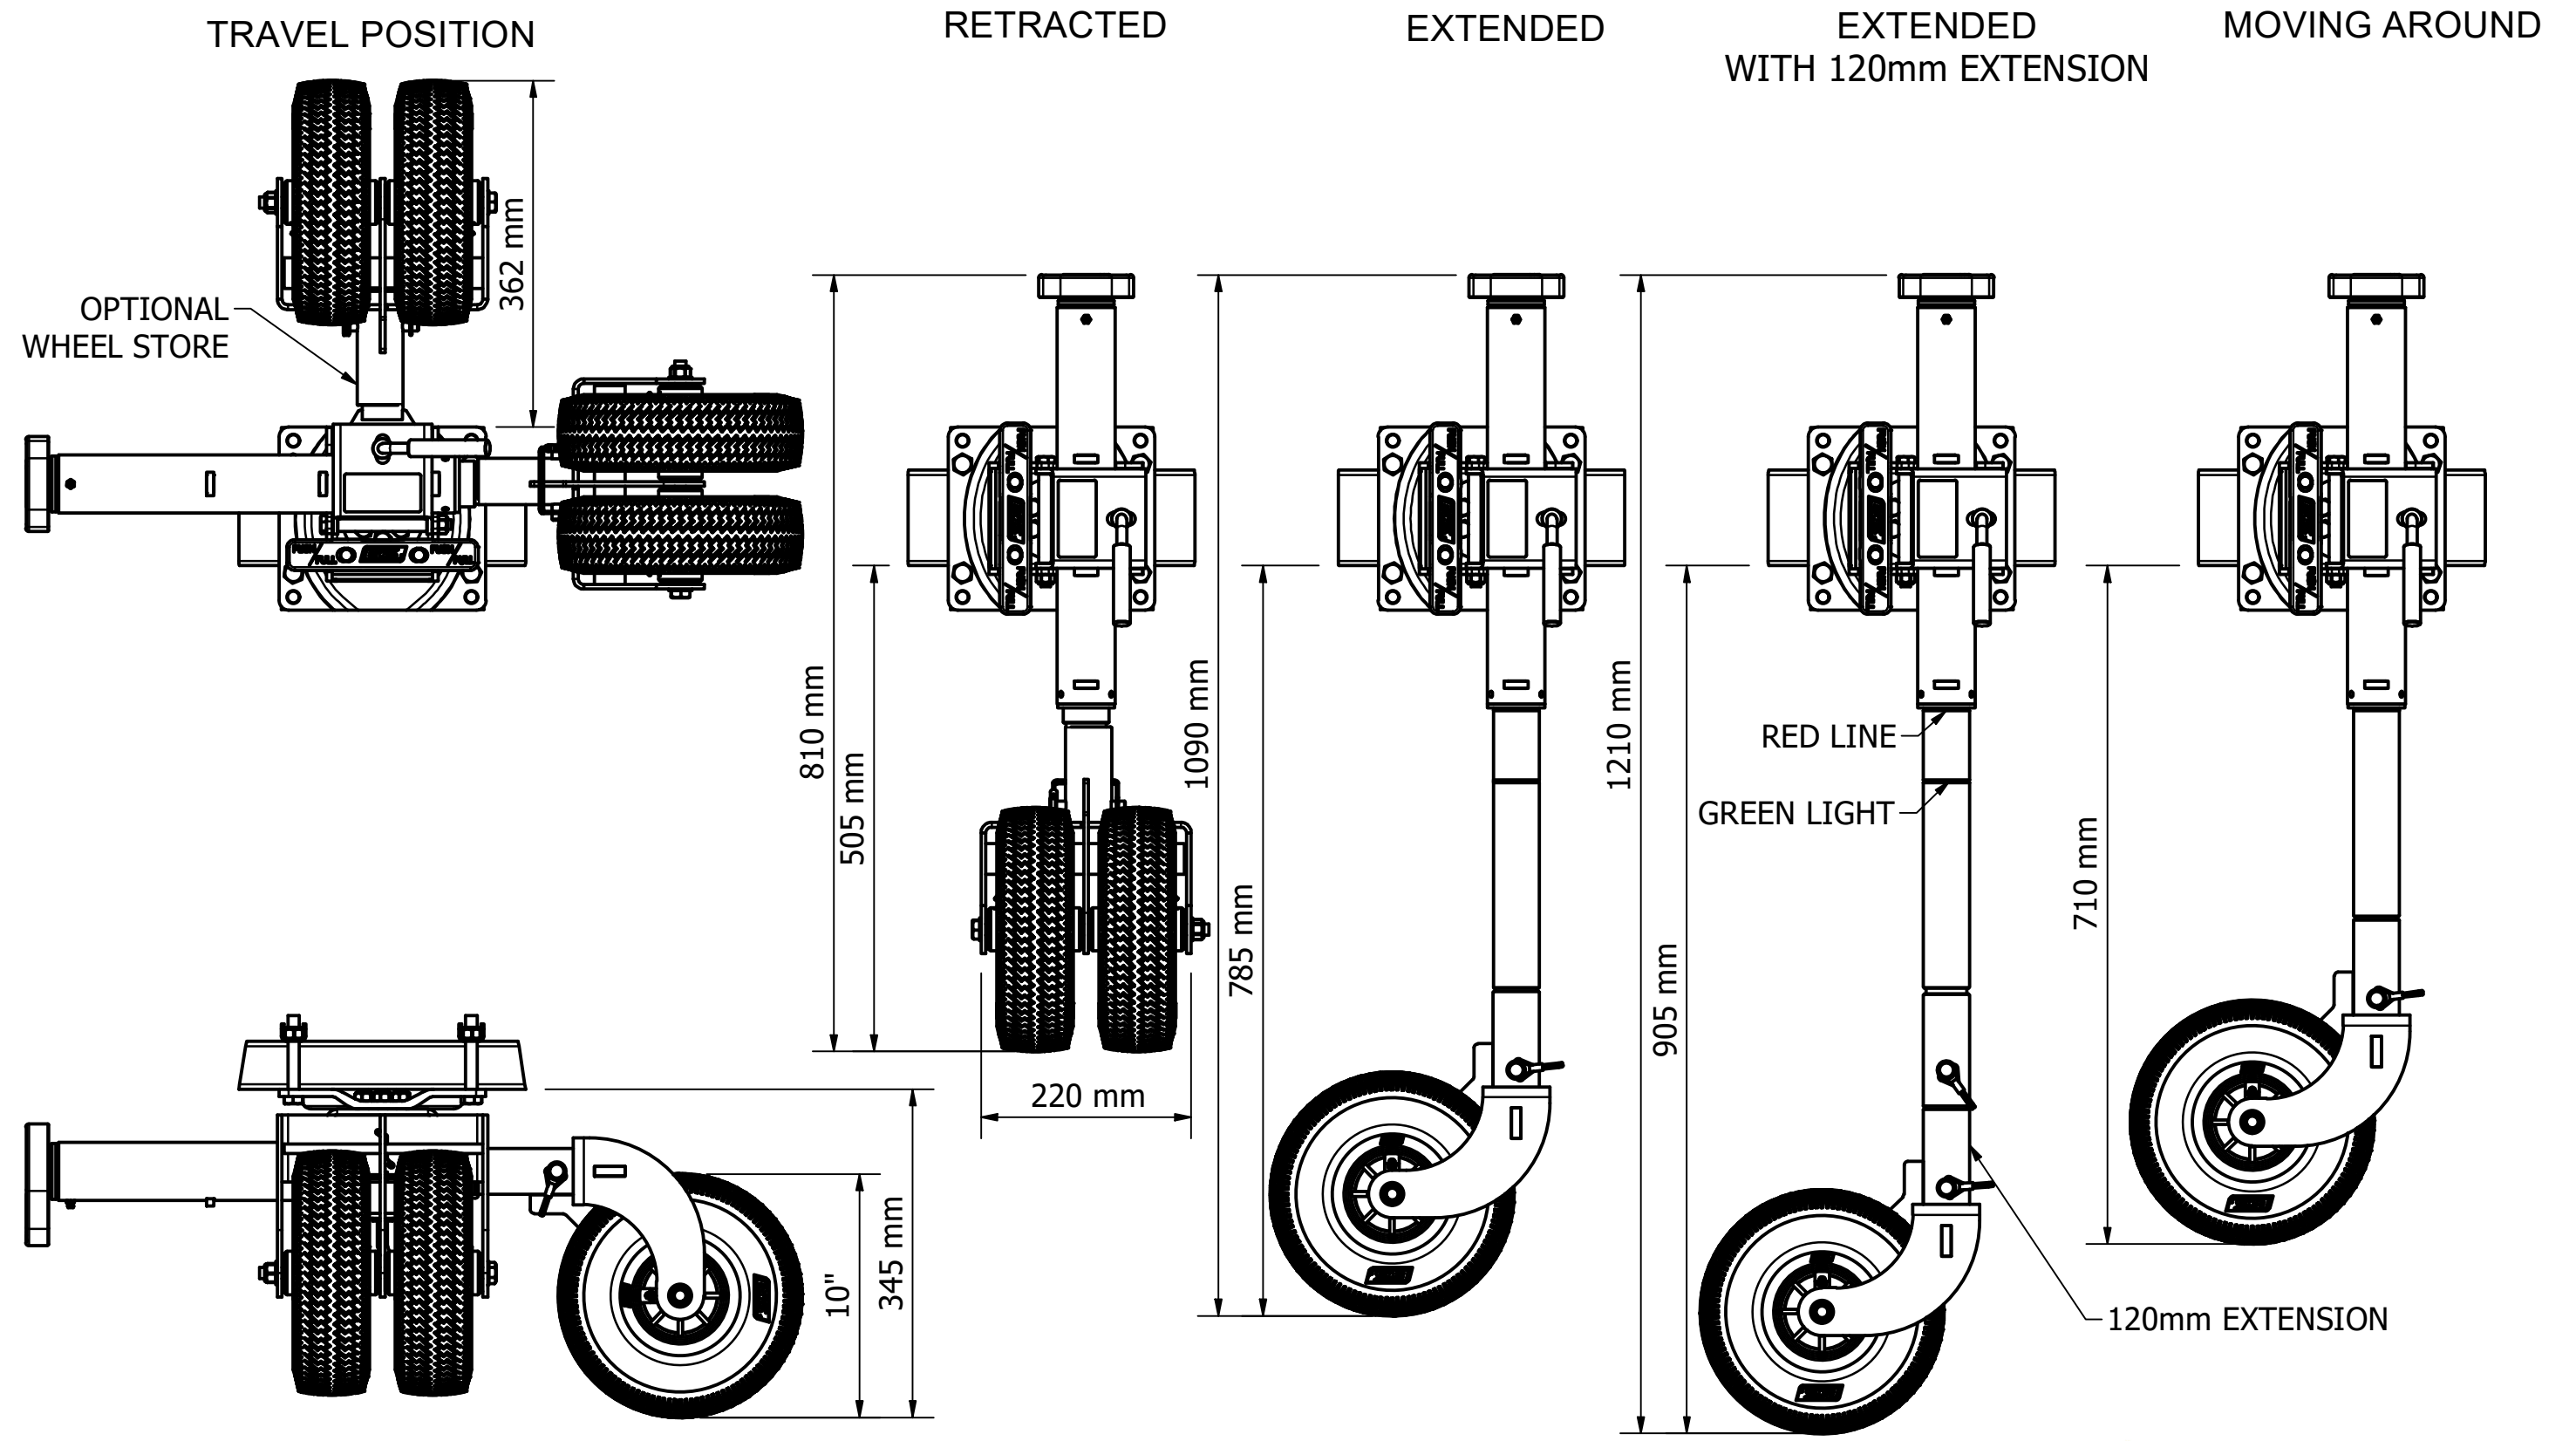

681-012 BLACK OPS STANDARD GEARBOX - 10IN DOUBLE PU ROAD WHEEL WITH SWING AWAY

EXTENSION DETAILS - MIDDLE LUG POSITION - DIMENSIONS WITH WHEEL

Travel made easy