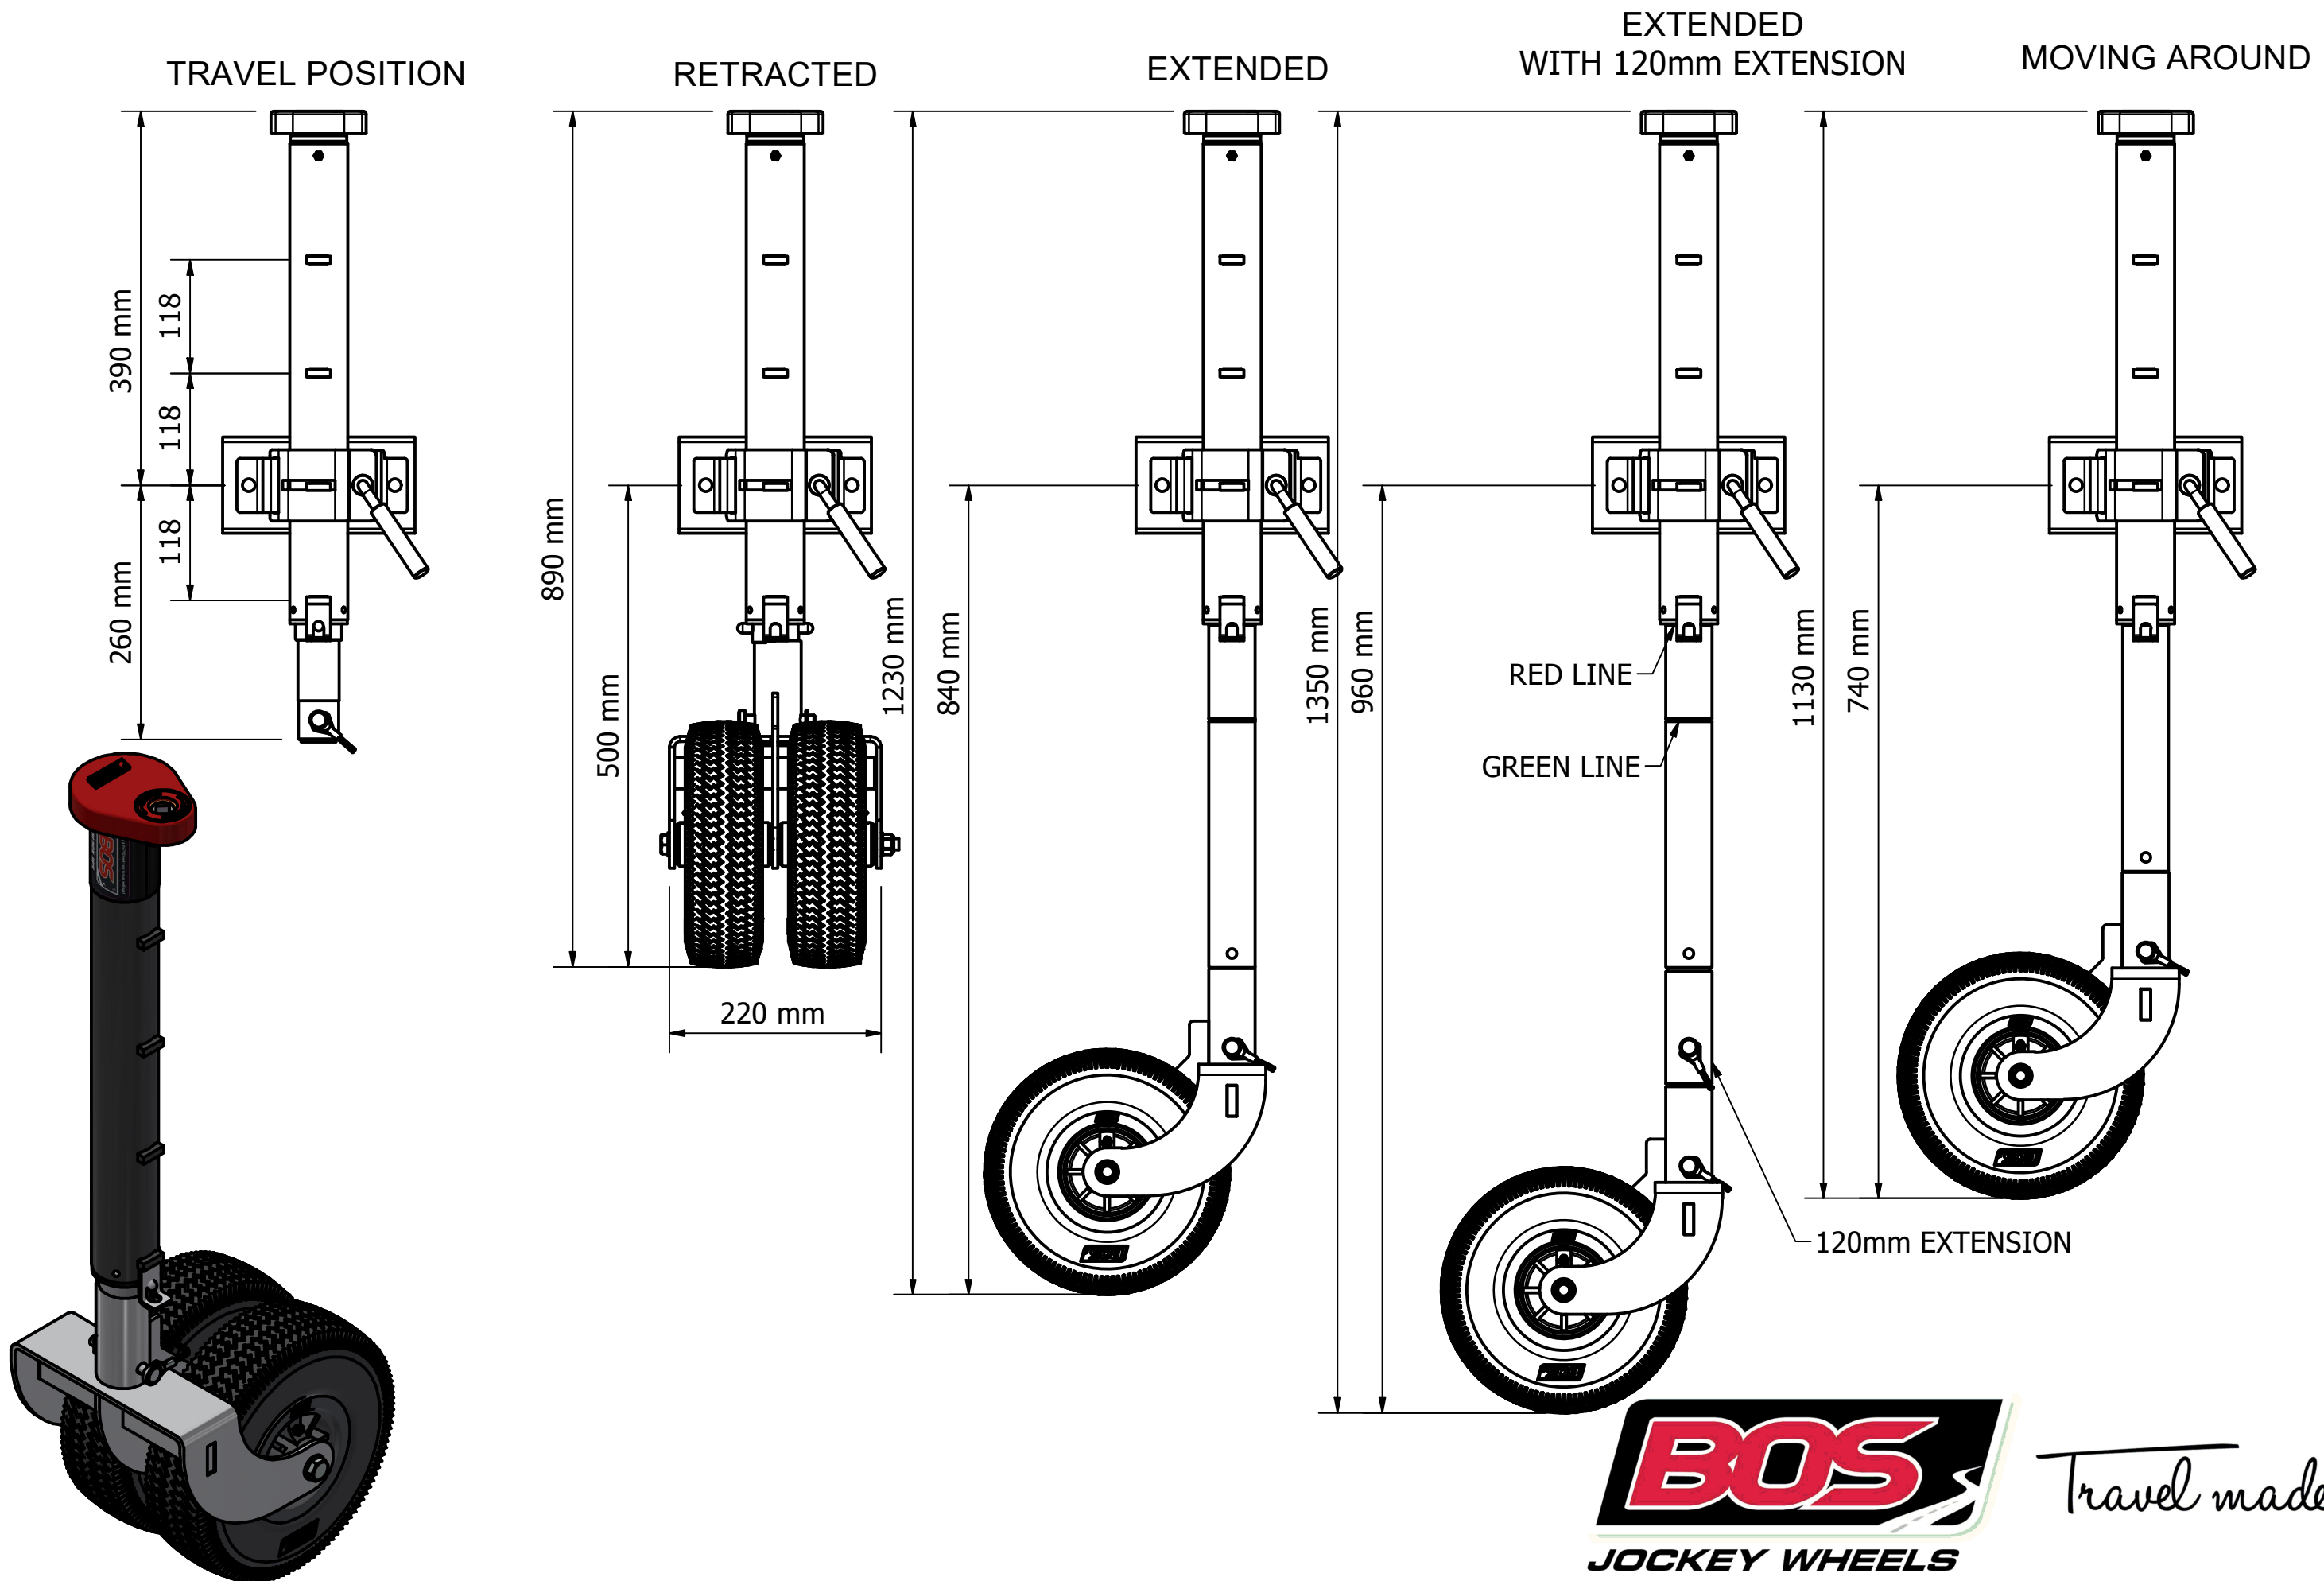

# 700-012 BLACK OPS 500 GEARBOX - 10" DOUBLE SOLID PU ROAD WHEEL

EXTENSION DETAILS - MIDDLE LUG POSITION - DIMENSIONS WITH WHEEL

Travel made easy 