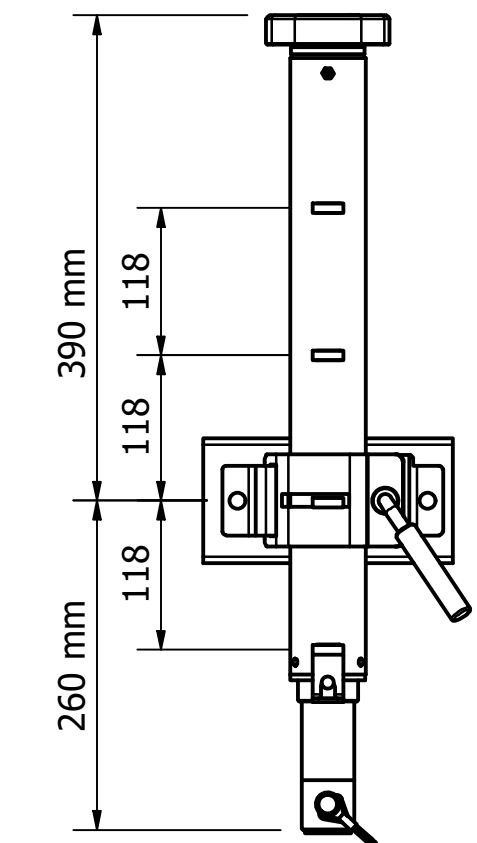

700-008

BLACK OPS 500 GEARBOX - 8" DOUBLE OFFSET SOLID RUBBER WHEEL

EXTENSION DETAILS - MIDDLE LUG POSITION - DIMENSIONS WITH WHEEL

TRAVEL POSITION

RETRACTED

EXTENDED

EXTENDED WITH 120mm EXTENSION

MOVING AROUND