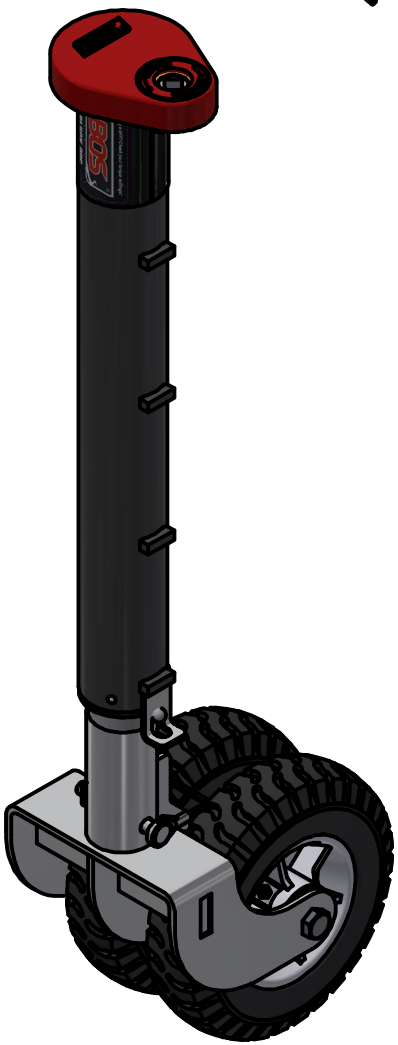

700-008

BLACK OPS 500 GEARBOX - 8" DOUBLE OFFSET SOLID RUBBER WHEEL

EXTENSION DETAILS - MIDDLE LUG POSITION - DIMENSIONS WITH WHEEL

TRAVEL POSITION

RETRACTED

EXTENDED

EXTENDED WITH 120mm EXTENSION

MOVING AROUND