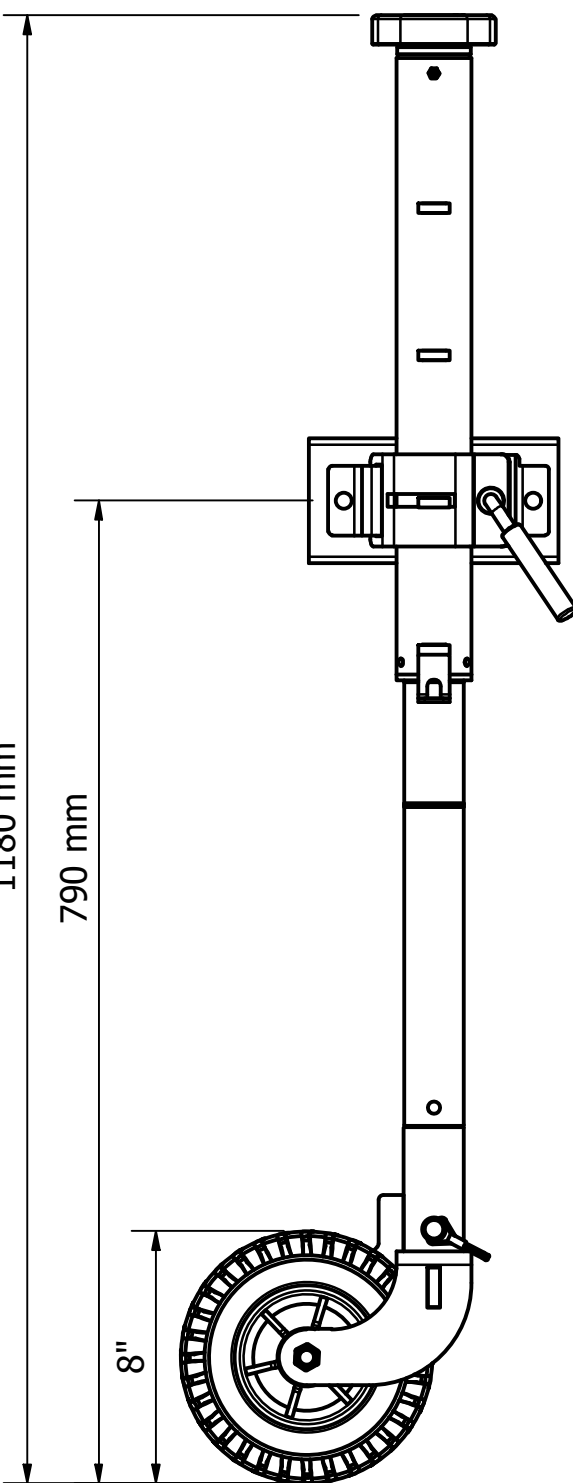

700-008

BLACK OPS 500 GEARBOX - 8" DOUBLE OFFSET SOLID RUBBER WHEEL

EXTENSION DETAILS - MIDDLE LUG POSITION - DIMENSIONS WITH WHEEL

TRAVEL POSITION

RETRACTED

EXTENDED

EXTENDED WITH 120mm EXTENSION

MOVING AROUND