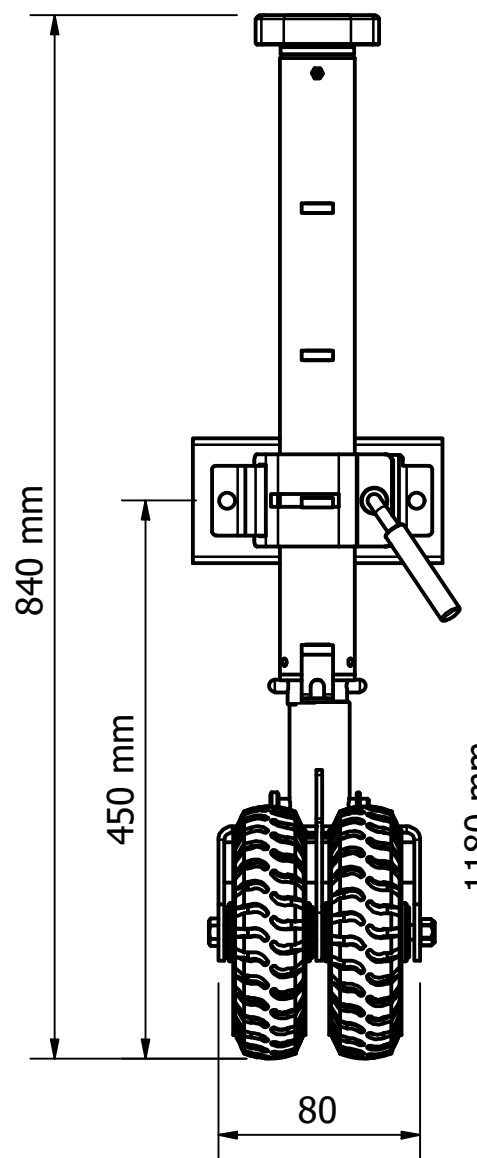

700-008

BLACK OPS 500 GEARBOX - 8" DOUBLE OFFSET SOLID RUBBER WHEEL

EXTENSION DETAILS - MIDDLE LUG POSITION - DIMENSIONS WITH WHEEL

TRAVEL POSITION

RETRACTED

EXTENDED

EXTENDED WITH 120mm EXTENSION

MOVING AROUND