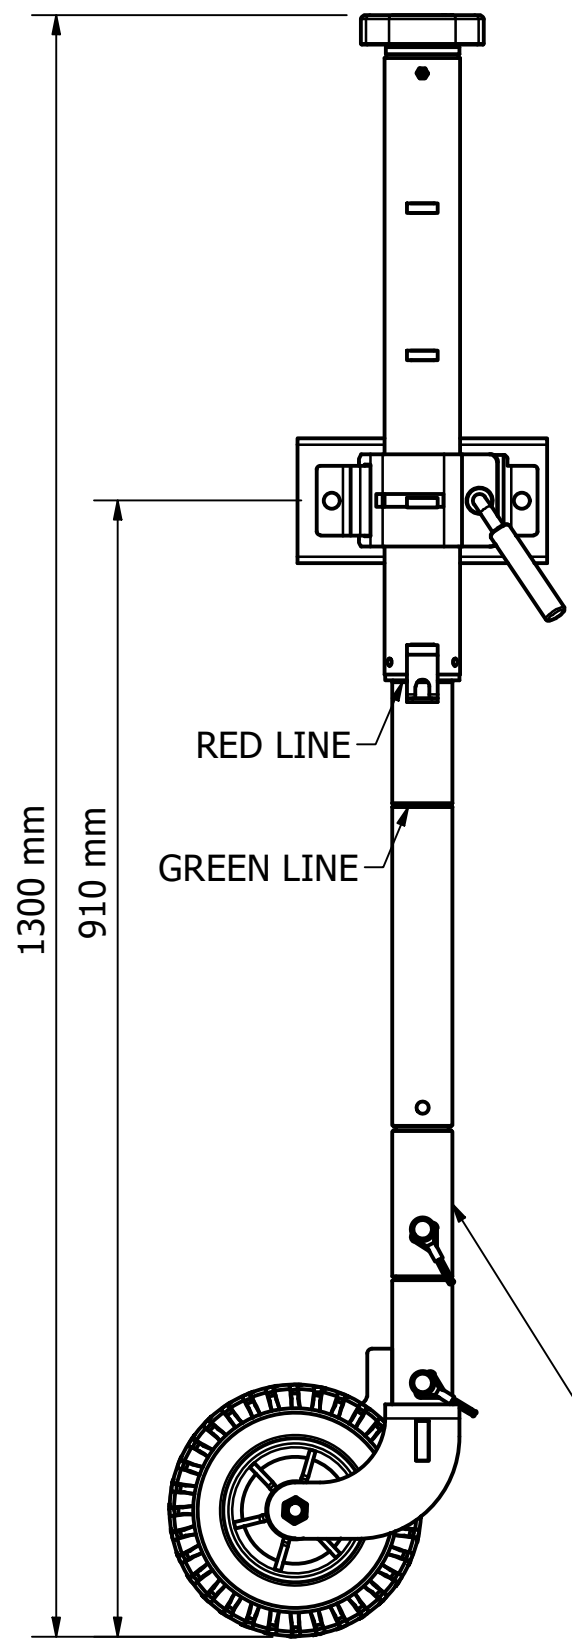

700-008

BLACK OPS 500 GEARBOX - 8" DOUBLE OFFSET SOLID RUBBER WHEEL

EXTENSION DETAILS - MIDDLE LUG POSITION - DIMENSIONS WITH WHEEL

TRAVEL POSITION

RETRACTED

EXTENDED

EXTENDED WITH 120mm EXTENSION

MOVING AROUND