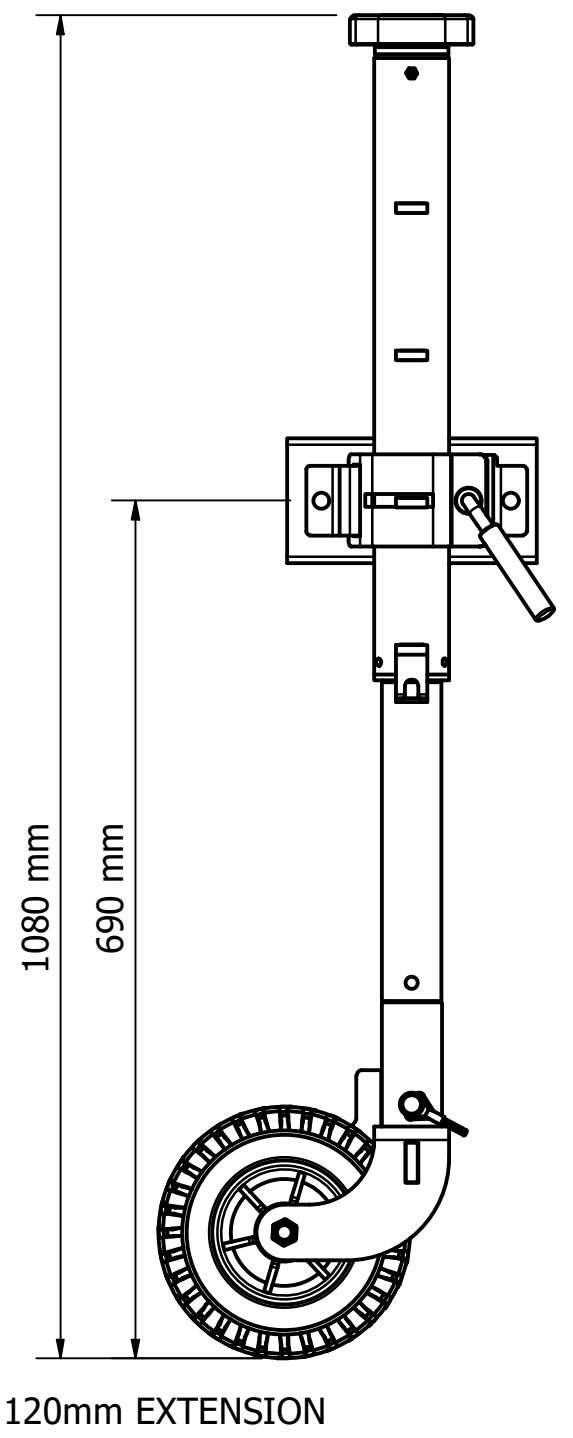

700-008

BLACK OPS 500 GEARBOX - 8" DOUBLE OFFSET SOLID RUBBER WHEEL

EXTENSION DETAILS - MIDDLE LUG POSITION - DIMENSIONS WITH WHEEL

TRAVEL POSITION

RETRACTED

EXTENDED

EXTENDED WITH 120mm EXTENSION

MOVING AROUND