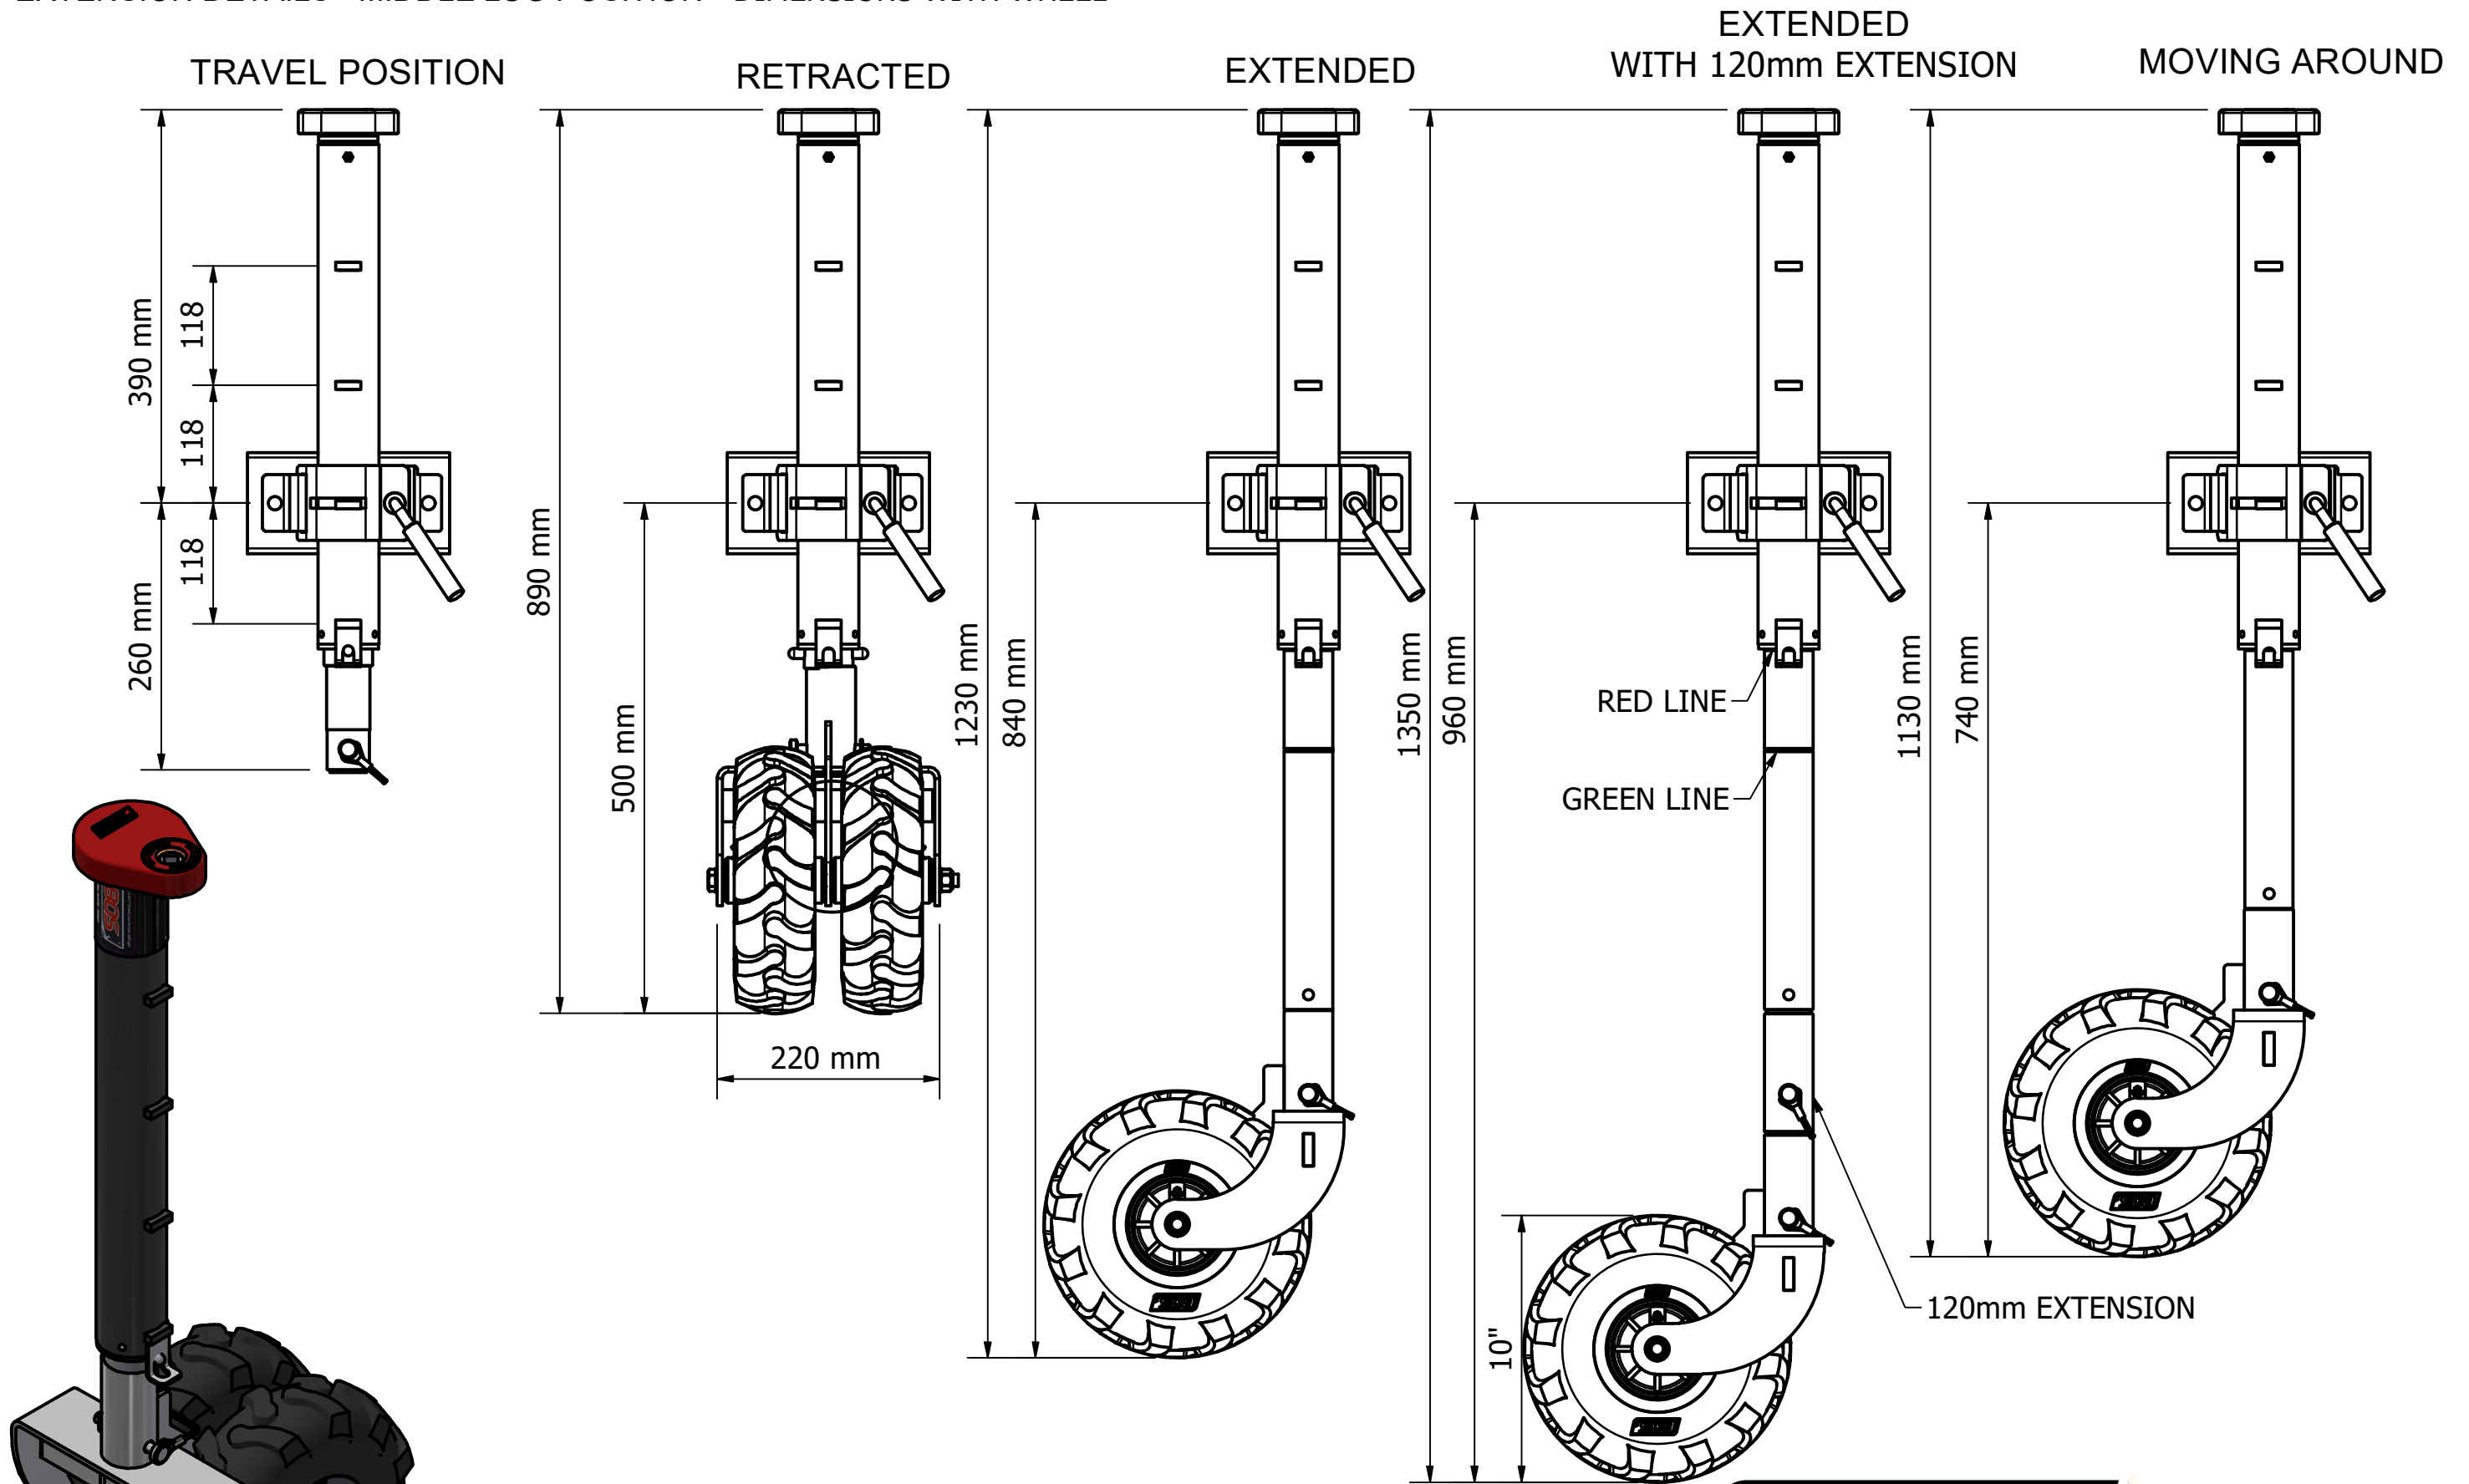

700-010 BLACK OPS 500 GEARBOX - 10" DOUBLE SOLID PU 4x4 WHEEL

EXTENSION DETAILS - MIDDLE LUG POSITION - DIMENSIONS WITH WHEEL

Travel made easy