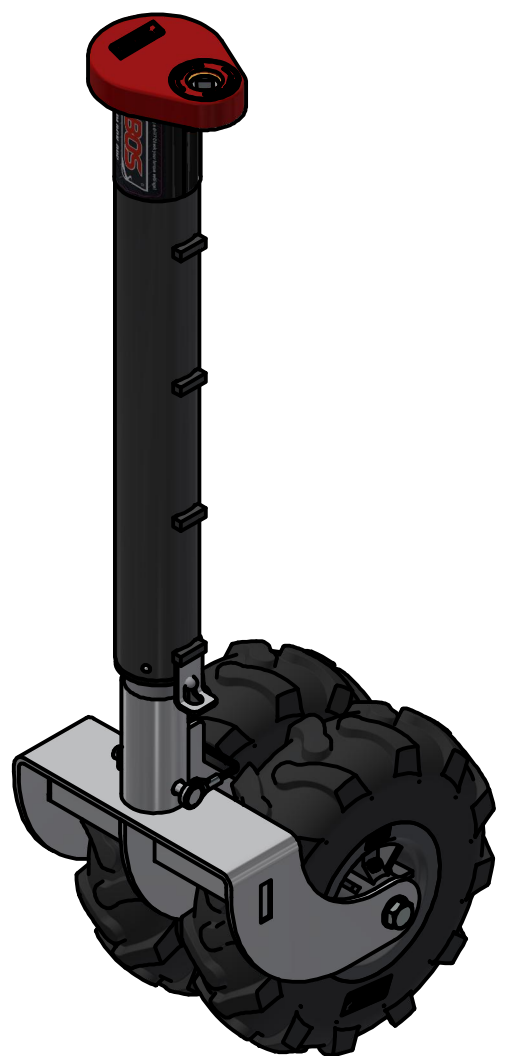

700-010 BLACK OPS 500 GEARBOX - 10" DOUBLE SOLID PU 4x4 WHEEL

EXTENSION DETAILS - MIDDLE LUG POSITION - DIMENSIONS WITH WHEEL

Travel made easy