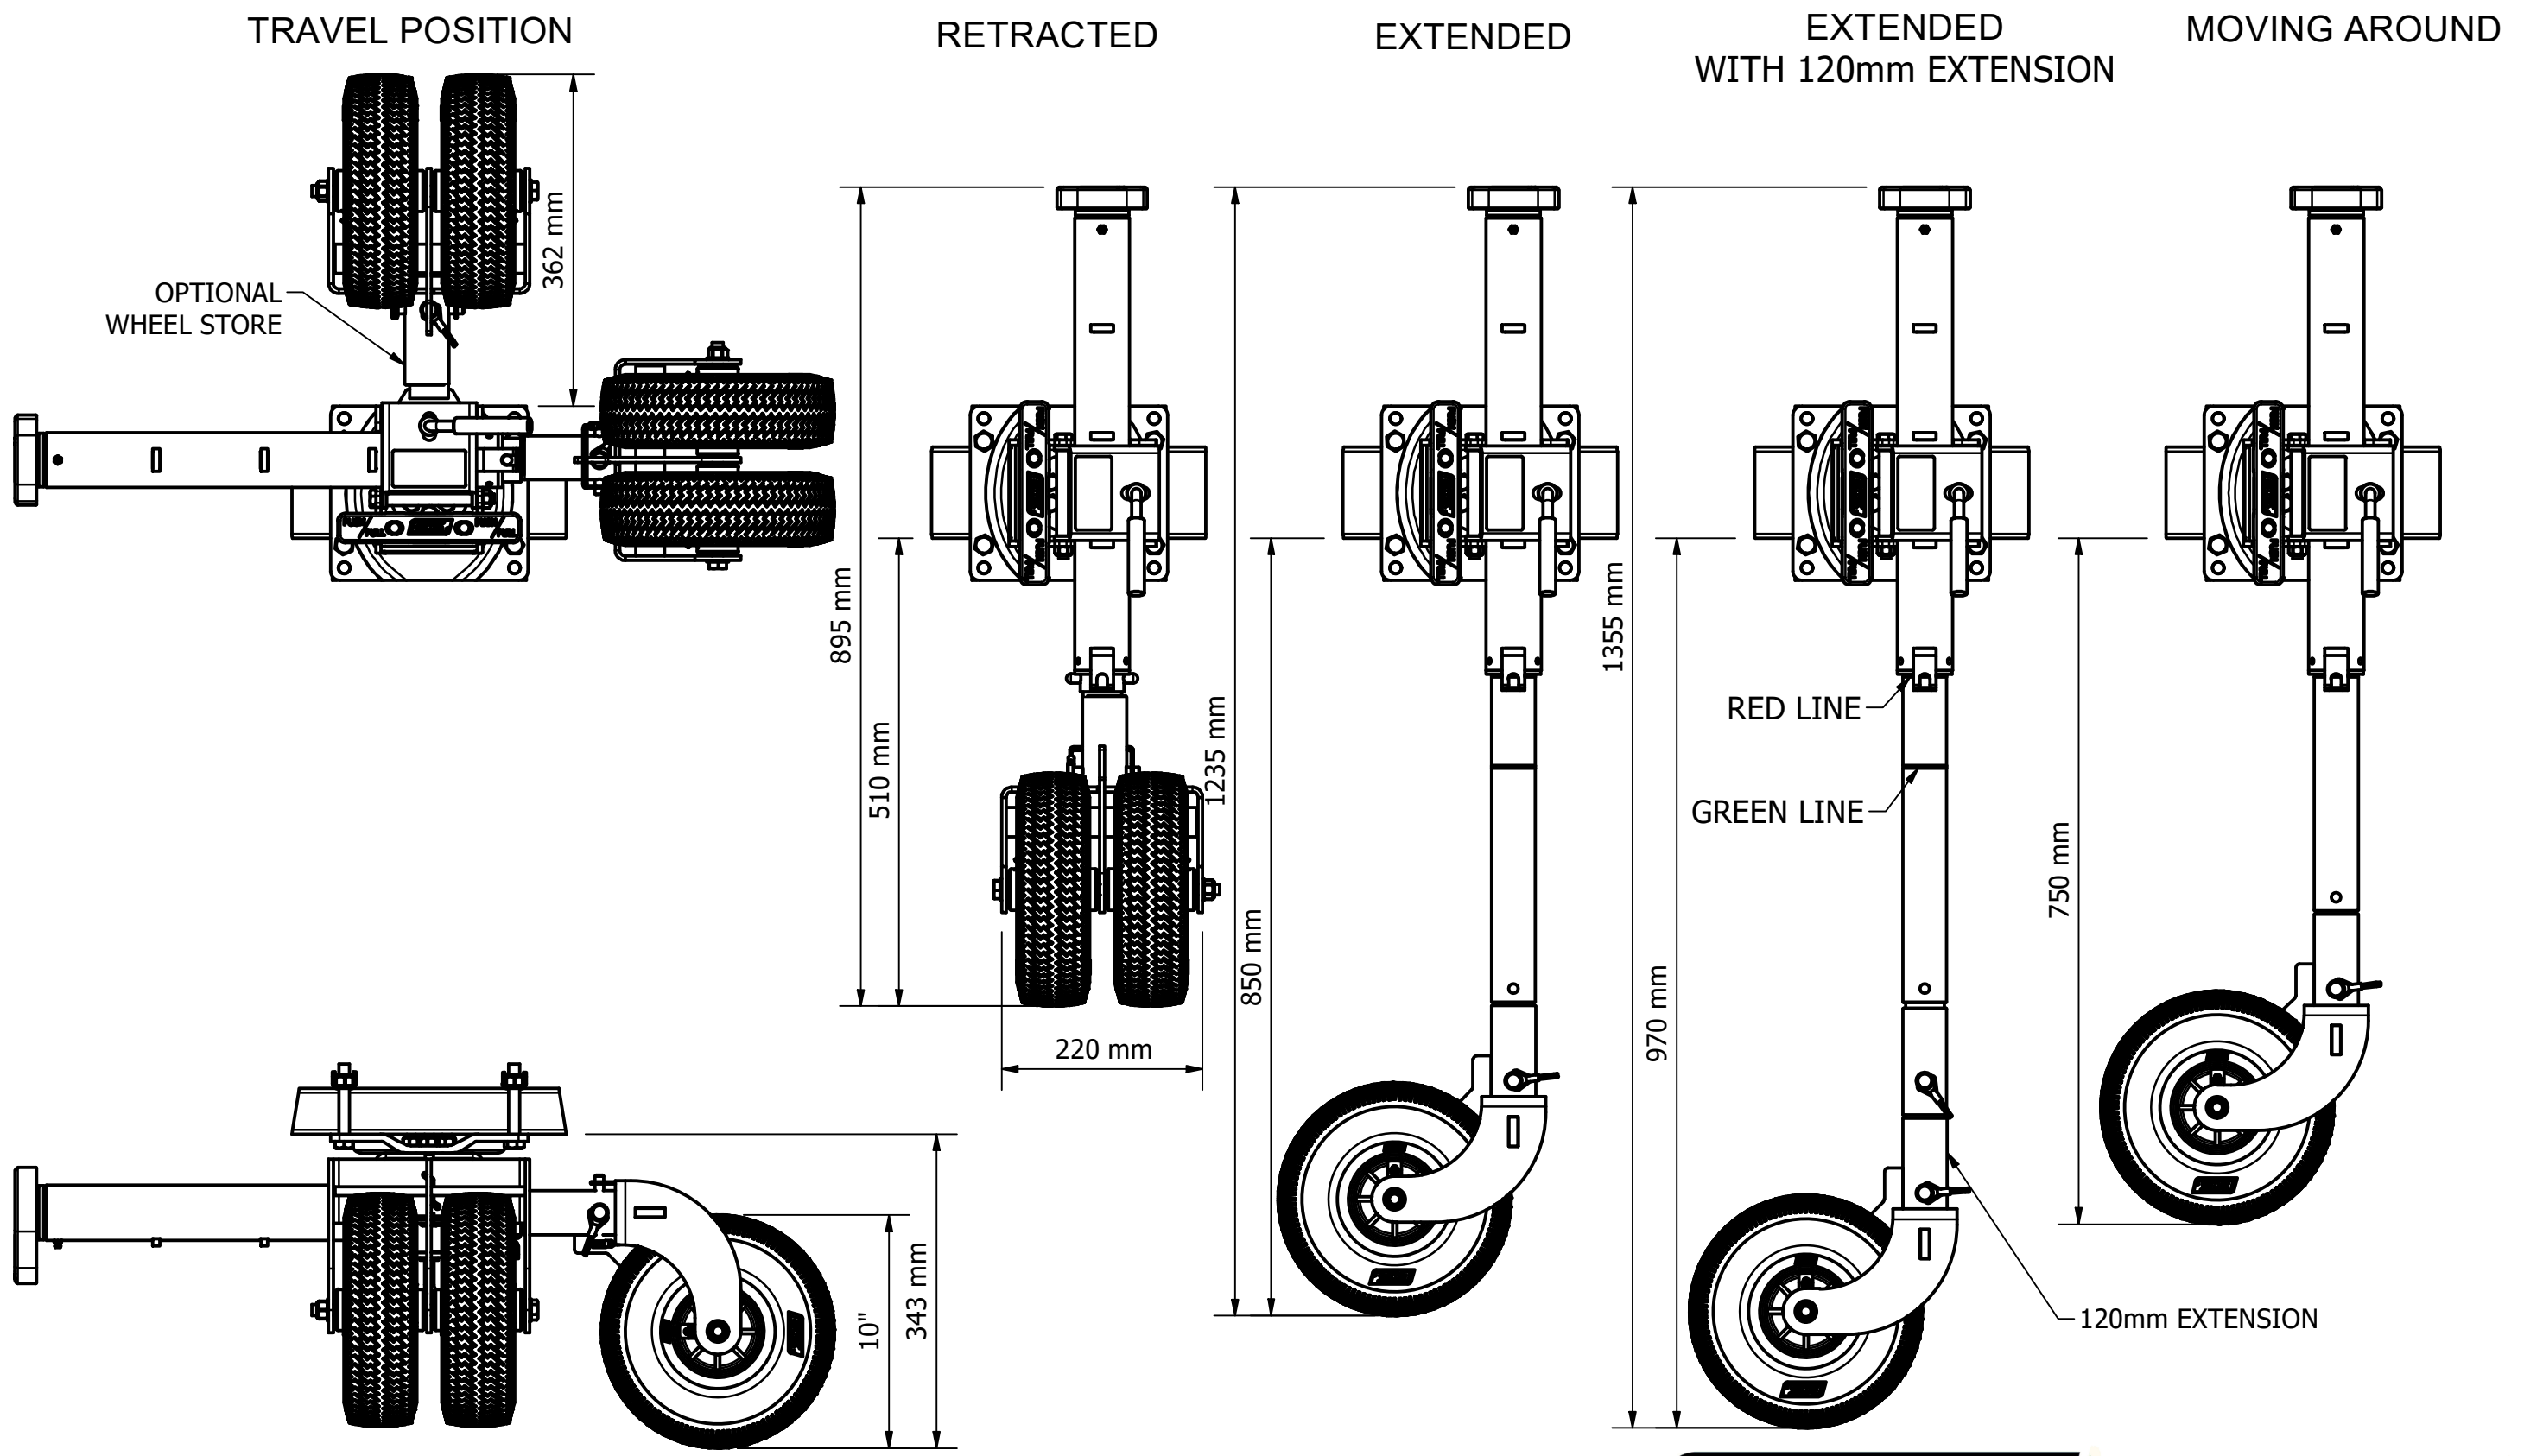

701-012 BLACK OPS 500 GEARBOX - 10IN DOUBLE PU ROAD WHEEL WITH SWING AWAY

EXTENSION DETAILS - MIDDLE LUG POSITION - DIMENSIONS WITH WHEEL

Travel made easy 