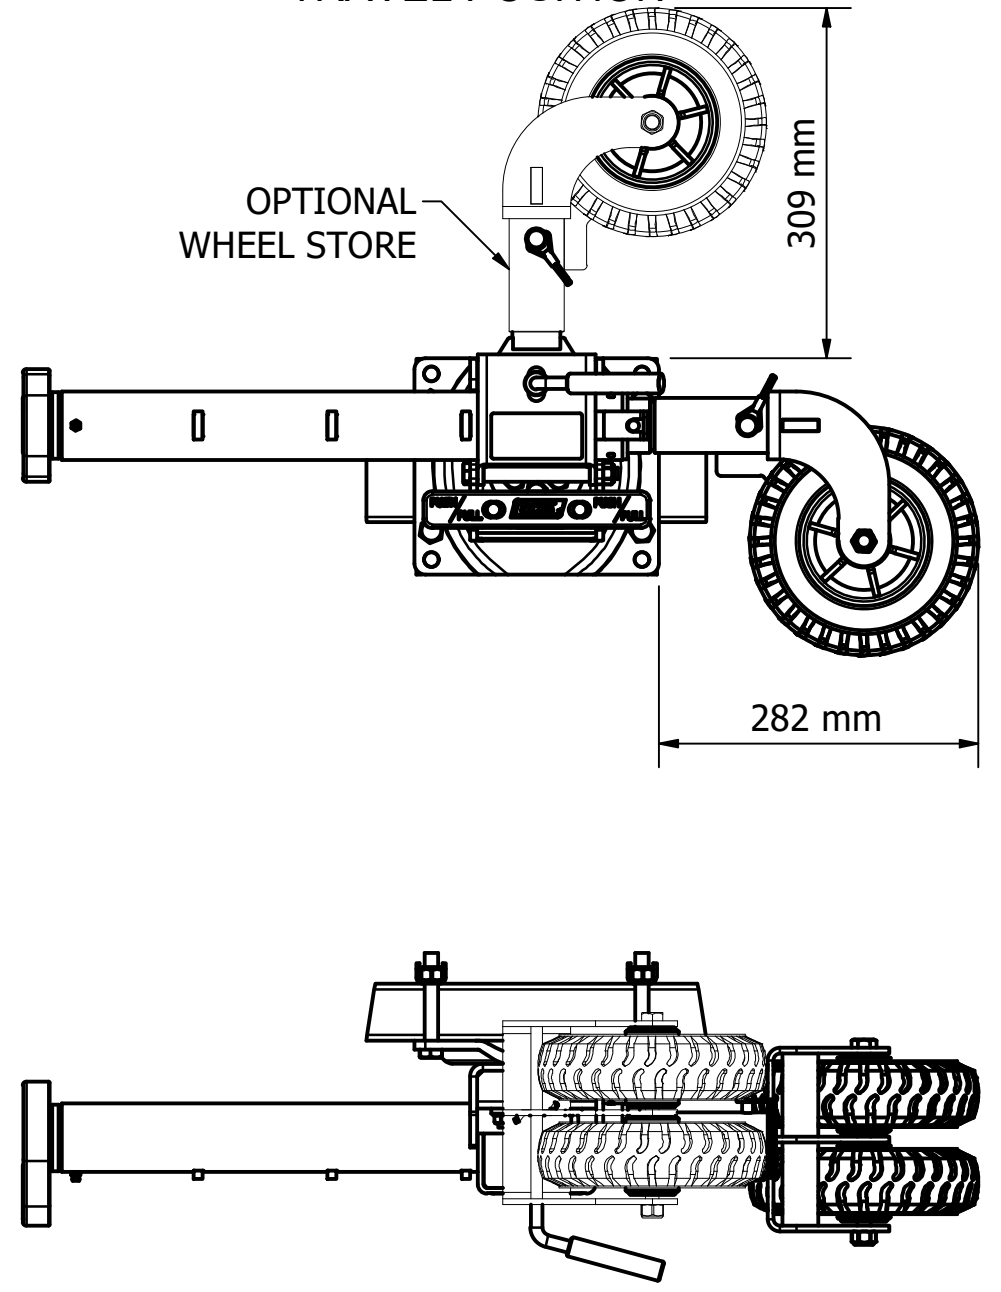

701-008 BLACK OPS 500 GEARBOX - 8IN DOUBLE OFFSET WHEEL WITH SWING AWAY

EXTENSION DETAILS - MIDDLE LUG POSITION - DIMENSIONS WITH WHEEL

TRAVEL POSITION

RETRACTED

EXTENDED

EXTENDED WITH 120mm EXTENSION

MOVING AROUND