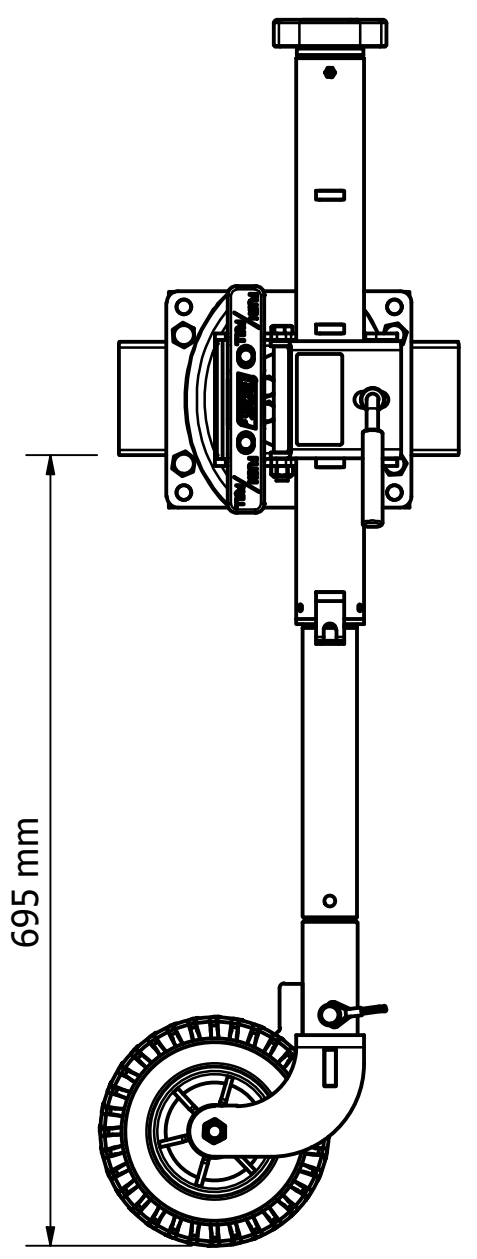

701-008 BLACK OPS 500 GEARBOX - 8IN DOUBLE OFFSET WHEEL WITH SWING AWAY

EXTENSION DETAILS - MIDDLE LUG POSITION - DIMENSIONS WITH WHEEL

TRAVEL POSITION

RETRACTED

EXTENDED

EXTENDED WITH 120mm EXTENSION

MOVING AROUND