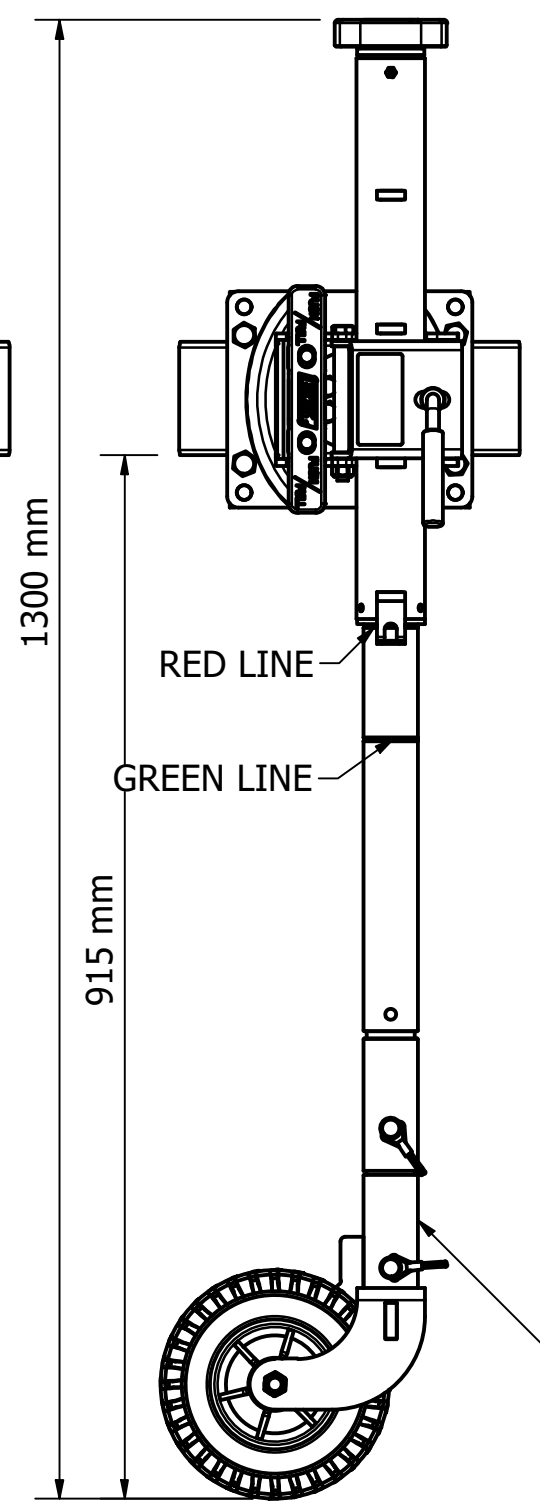

701-008 BLACK OPS 500 GEARBOX - 8IN DOUBLE OFFSET WHEEL WITH SWING AWAY

EXTENSION DETAILS - MIDDLE LUG POSITION - DIMENSIONS WITH WHEEL

TRAVEL POSITION

RETRACTED

EXTENDED

EXTENDED WITH 120mm EXTENSION

MOVING AROUND