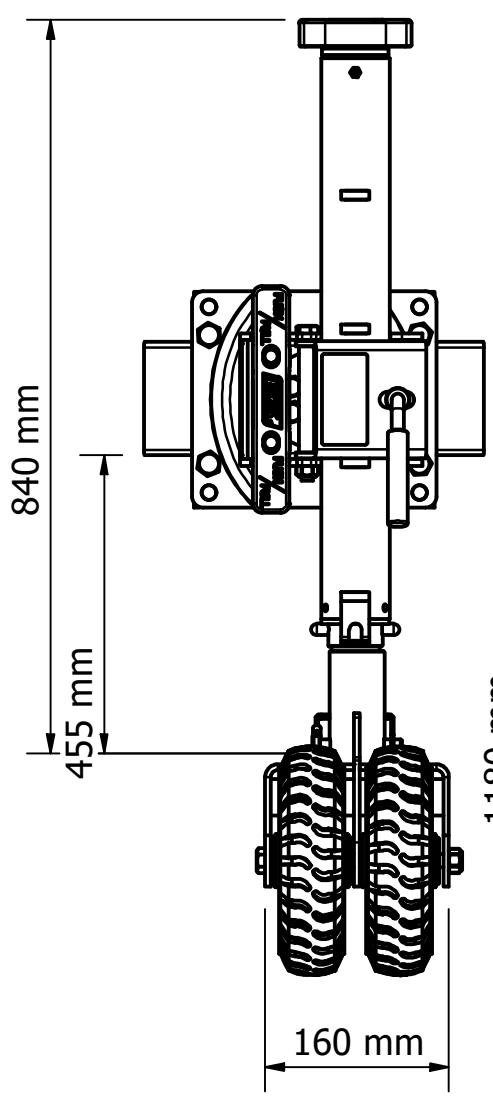

701-008 BLACK OPS 500 GEARBOX - 8IN DOUBLE OFFSET WHEEL WITH SWING AWAY

EXTENSION DETAILS - MIDDLE LUG POSITION - DIMENSIONS WITH WHEEL

TRAVEL POSITION

RETRACTED

EXTENDED

EXTENDED WITH 120mm EXTENSION

MOVING AROUND