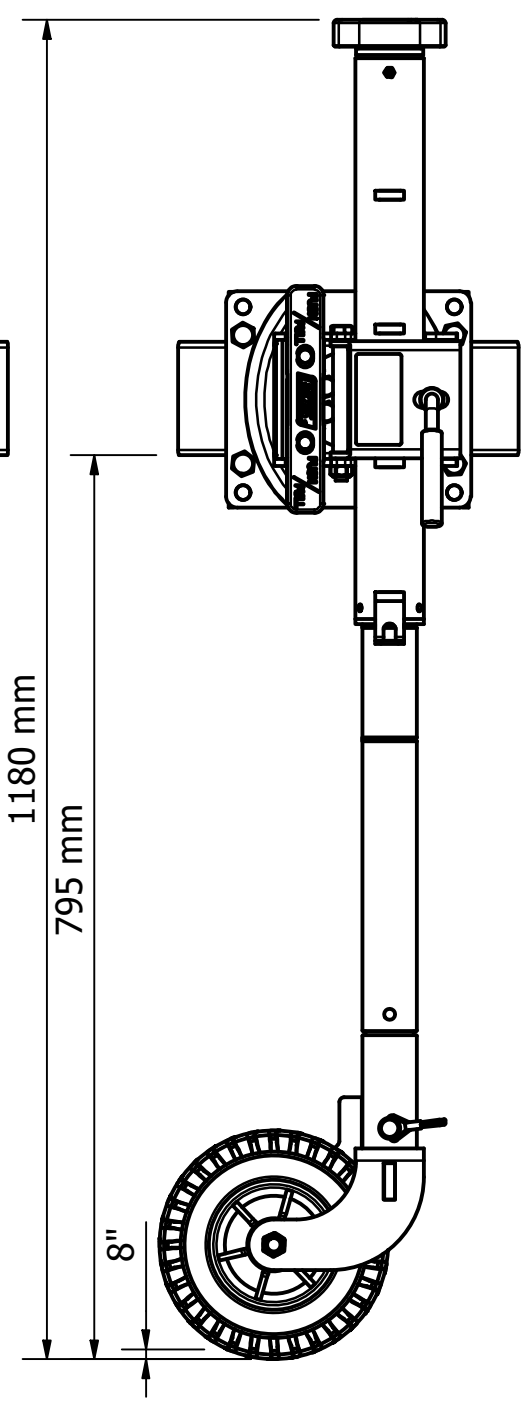

701-008 BLACK OPS 500 GEARBOX - 8IN DOUBLE OFFSET WHEEL WITH SWING AWAY

EXTENSION DETAILS - MIDDLE LUG POSITION - DIMENSIONS WITH WHEEL

TRAVEL POSITION

RETRACTED

EXTENDED

EXTENDED WITH 120mm EXTENSION

MOVING AROUND