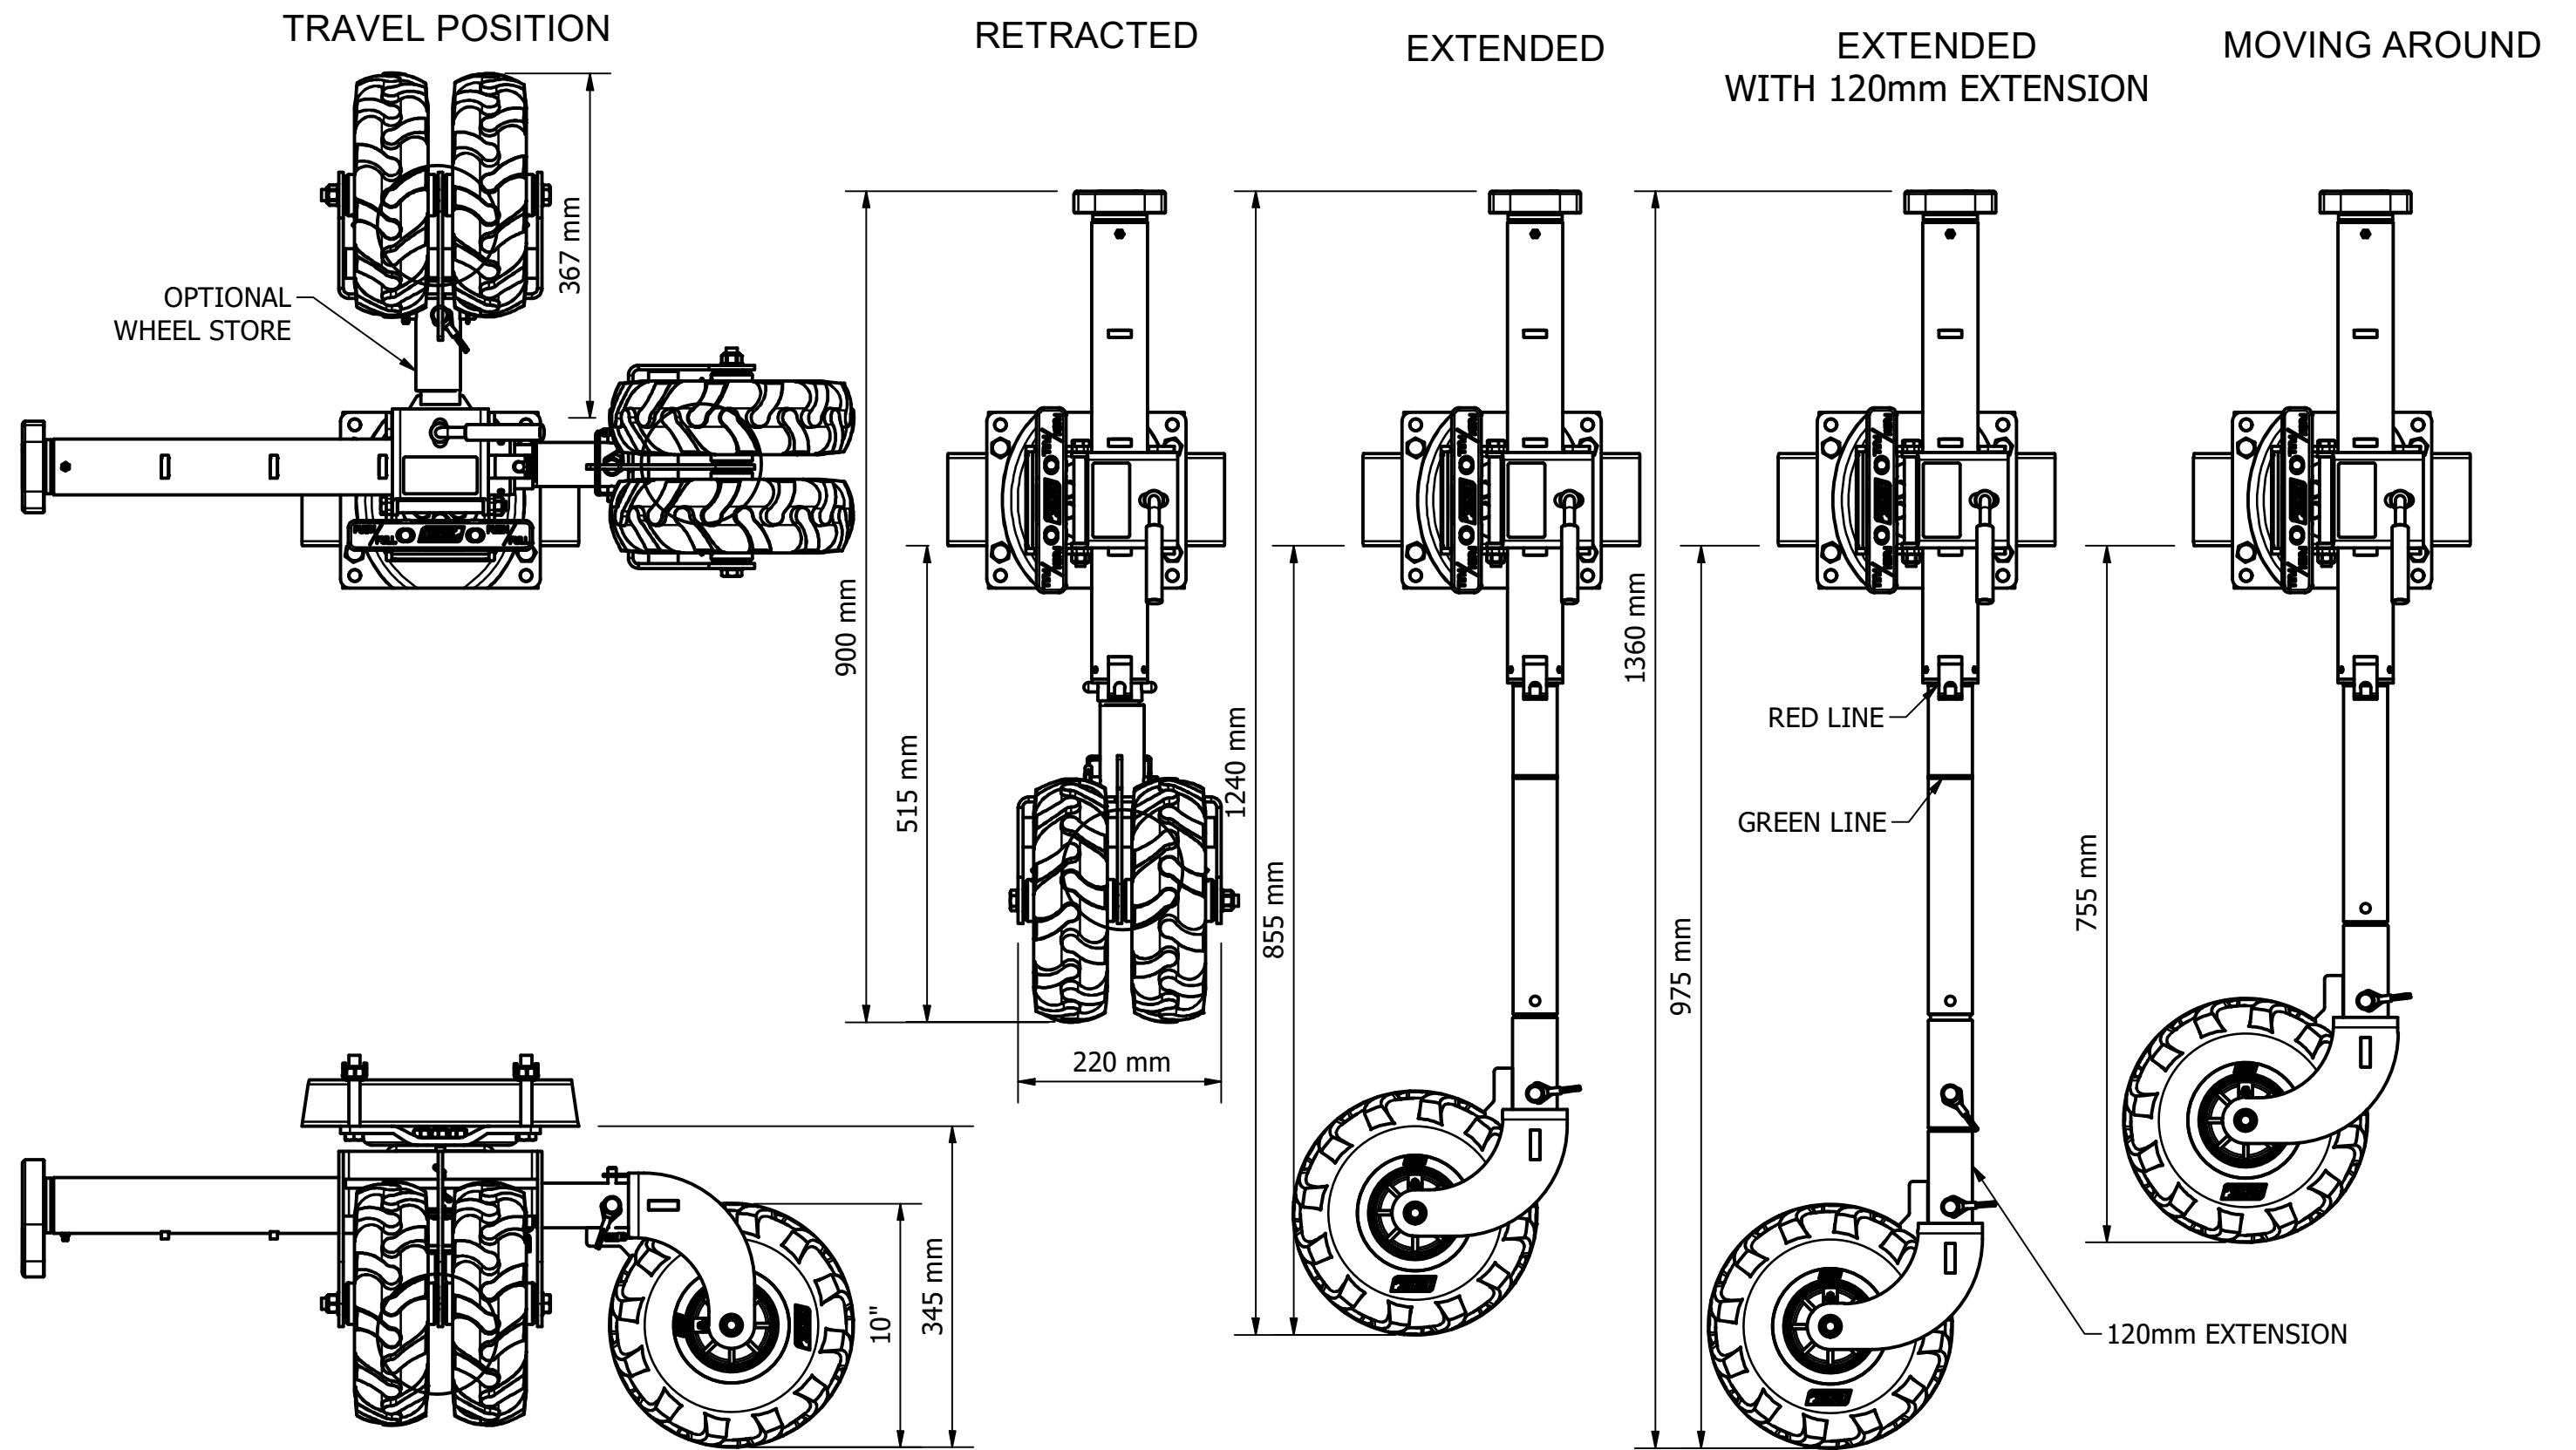

701-010 BLACK OPS 500 GEARBOX - 10IN DOUBLE PU 4x4 WHEEL WITH SWING AWAY

EXTENSION DETAILS - MIDDLE LUG POSITION - DIMENSIONS WITH WHEEL

Travel made easy