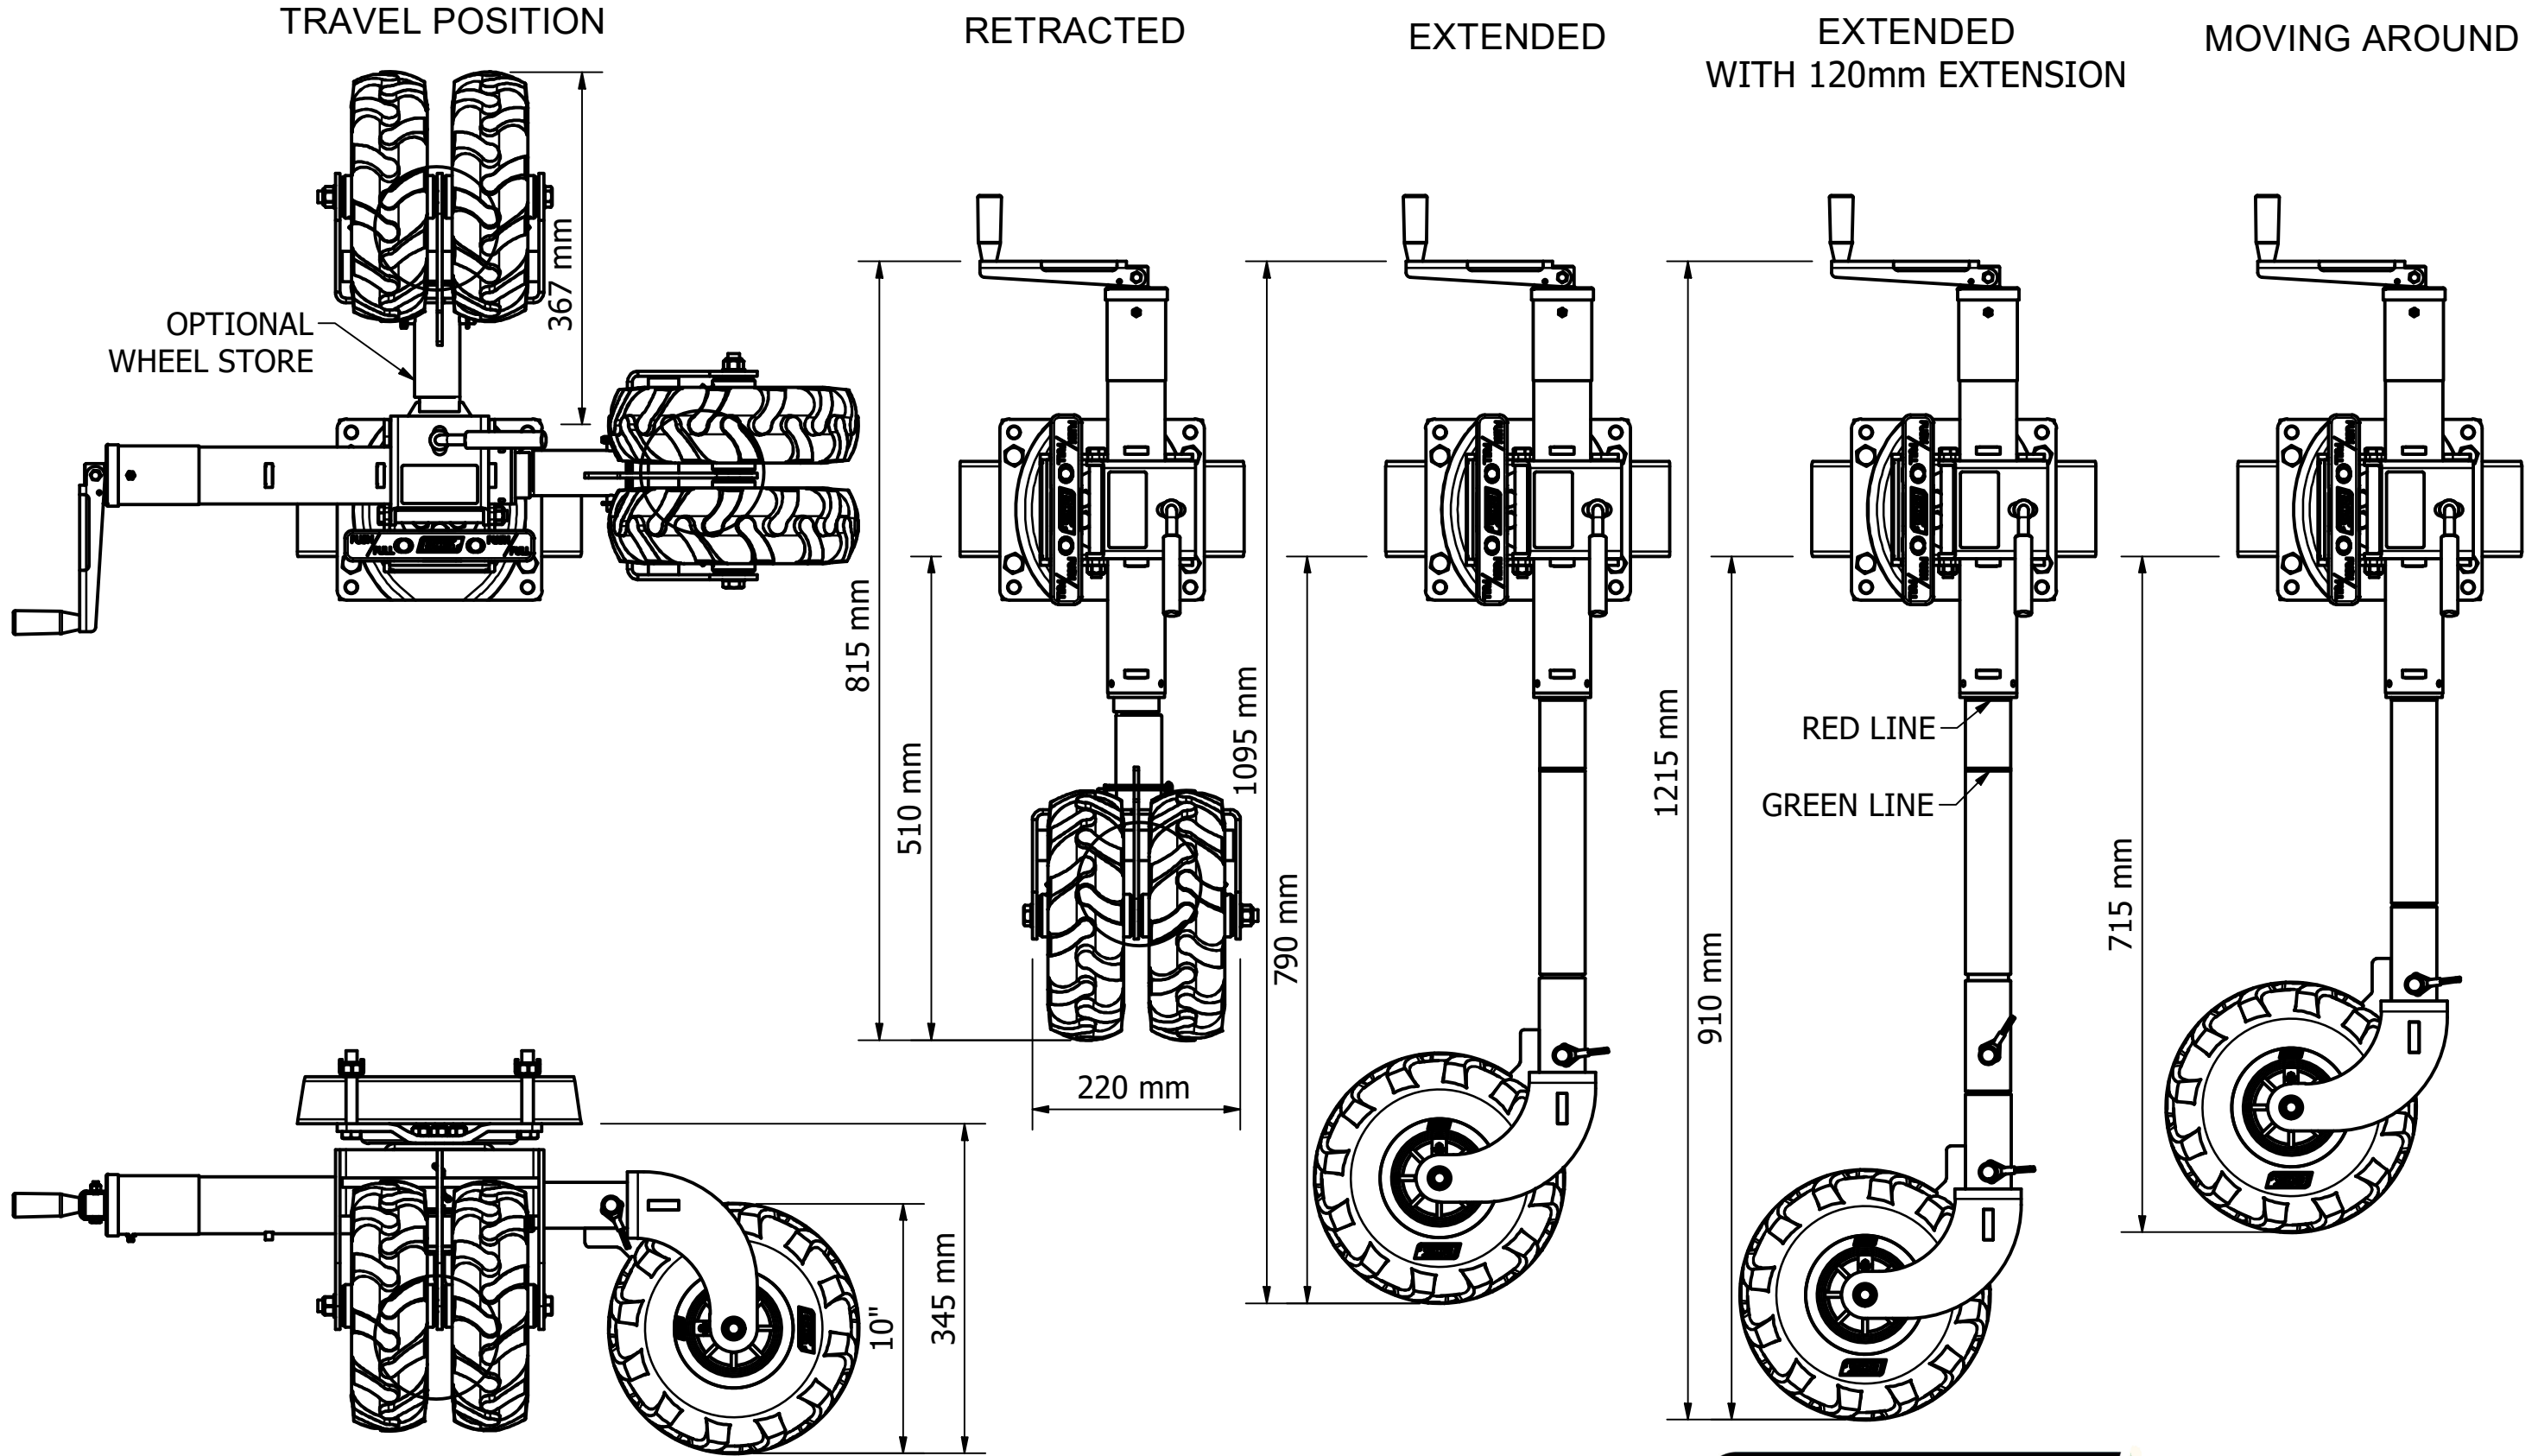

680-010 BLACK OPS STANDARD MANUAL - 10IN DOUBLE PU 4x4 WHEEL WITH SWING AWAY

EXTENSION DETAILS - MIDDLE LUG POSITION - DIMENSIONS WITH WHEEL

Travel made easy 