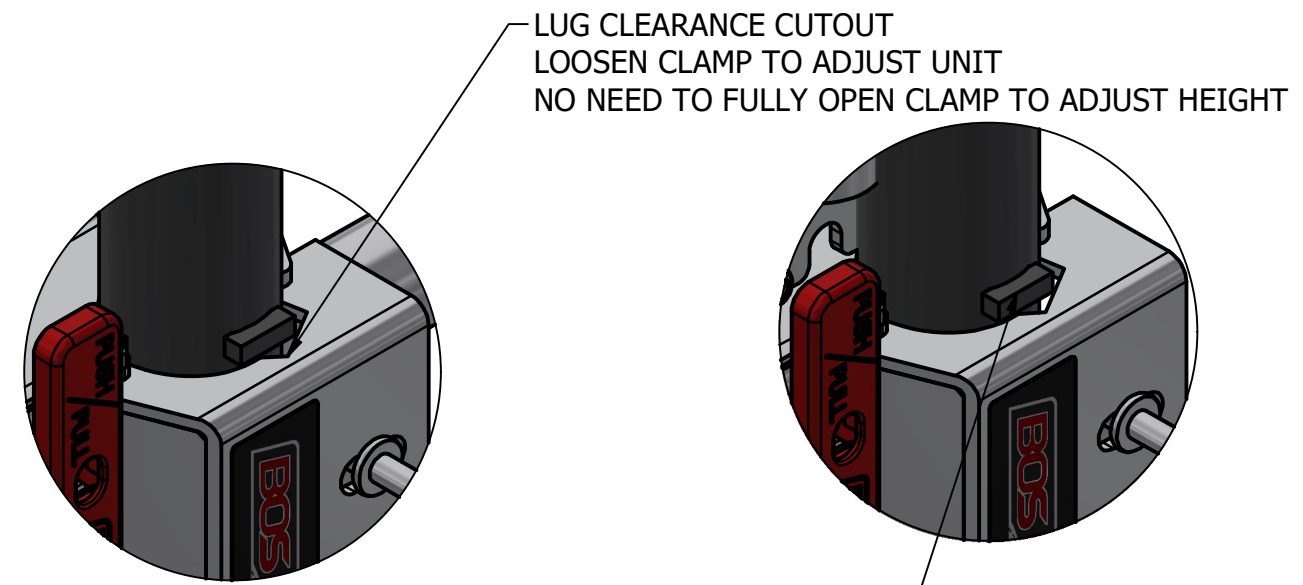

BLACK OPS STANDARD MANUAL WITH SWING AWAY

SWING AWAY DETAIL

RELOCATE LUG AWAY FROM CUTOUT BEFORE CLOSING THE CLAMP

LONGER M12x100 BOLT OPTION 010-063 FOR WIDER (125mm) FRAME

Travel made easy