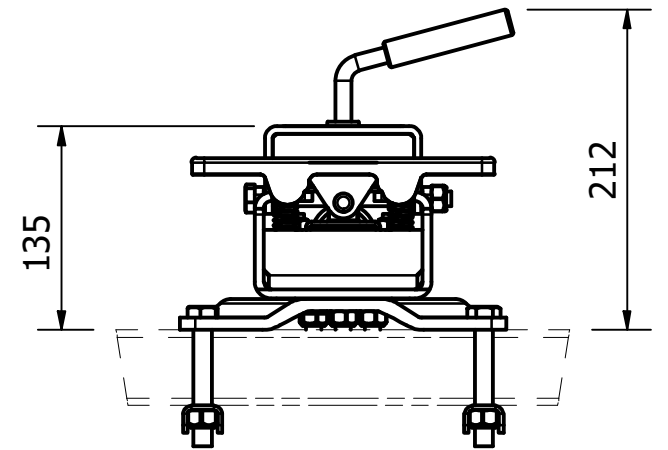

BLACK OPS STANDARD MANUAL WITH SWING AWAY

SWING AWAY DETAIL

RELOCATE LUG AWAY FROM CUTOUT BEFORE CLOSING THE CLAMP

LONGER M12x100 BOLT OPTION 010-063 FOR WIDER (125mm) FRAME

Travel made easy