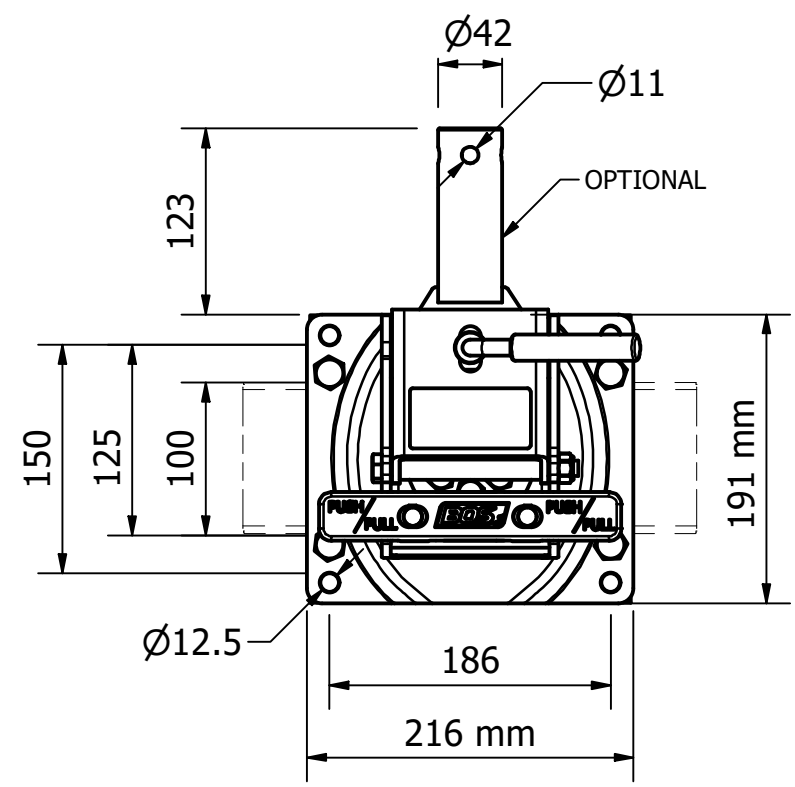

BLACK OPS STANDARD MANUAL WITH SWING AWAY

SWING AWAY DETAIL

RELOCATE LUG AWAY FROM CUTOUT BEFORE CLOSING THE CLAMP

LONGER M12x100 BOLT OPTION 010-063 FOR WIDER (125mm) FRAME

Travel made easy