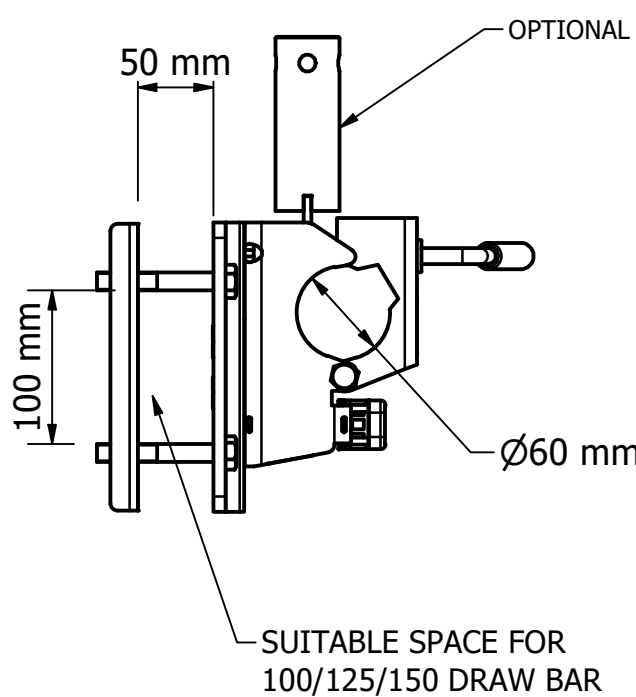

BLACK OPS STANDARD MANUAL WITH SWING AWAY

SWING AWAY DETAIL

RELOCATE LUG AWAY FROM CUTOUT BEFORE CLOSING THE CLAMP

LONGER M12x100 BOLT OPTION 010-063 FOR WIDER (125mm) FRAME

Travel made easy