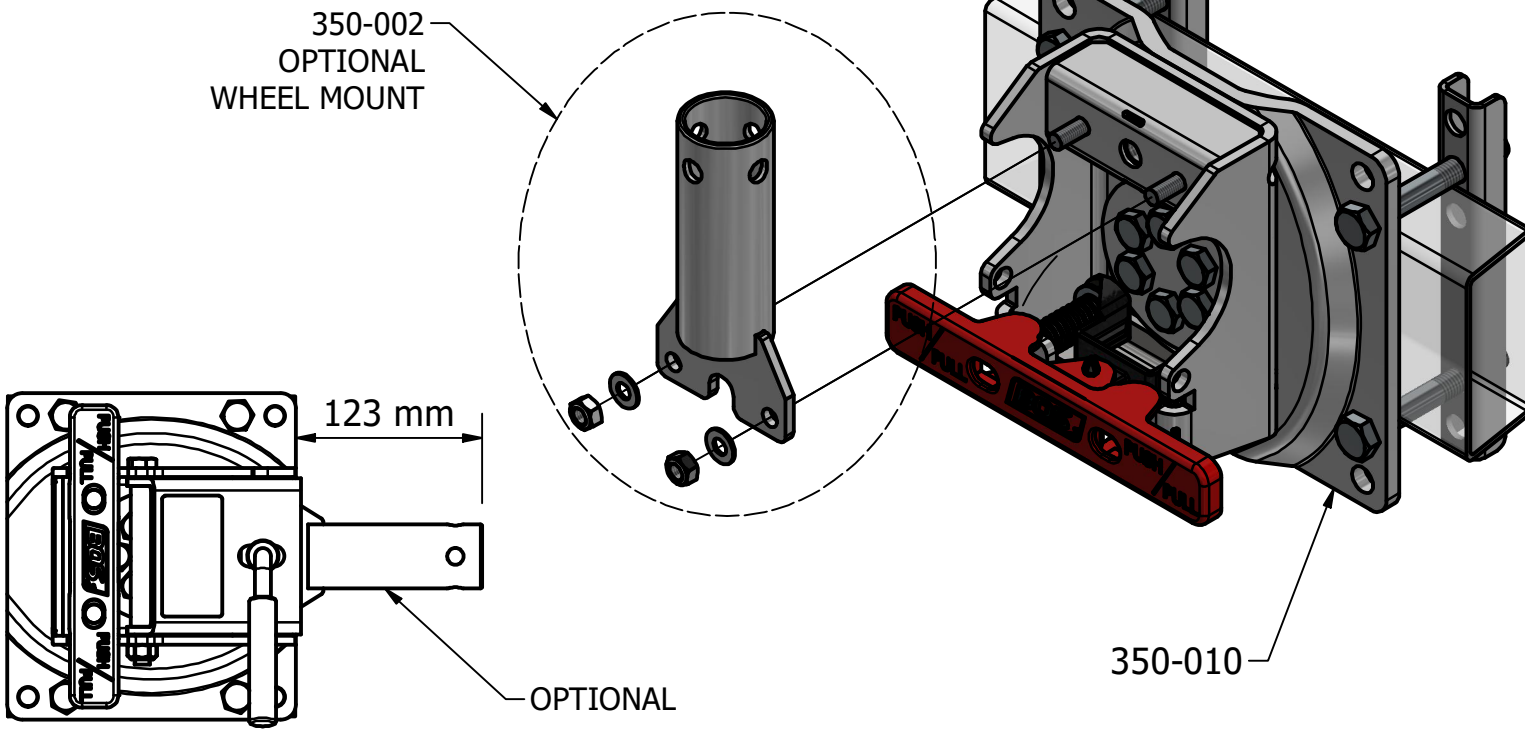

BLACK OPS STANDARD MANUAL WITH SWING AWAY

SWING AWAY DETAIL

RELOCATE LUG AWAY FROM CUTOUT BEFORE CLOSING THE CLAMP

LONGER M12x100 BOLT OPTION 010-063 FOR WIDER (125mm) FRAME

Travel made easy