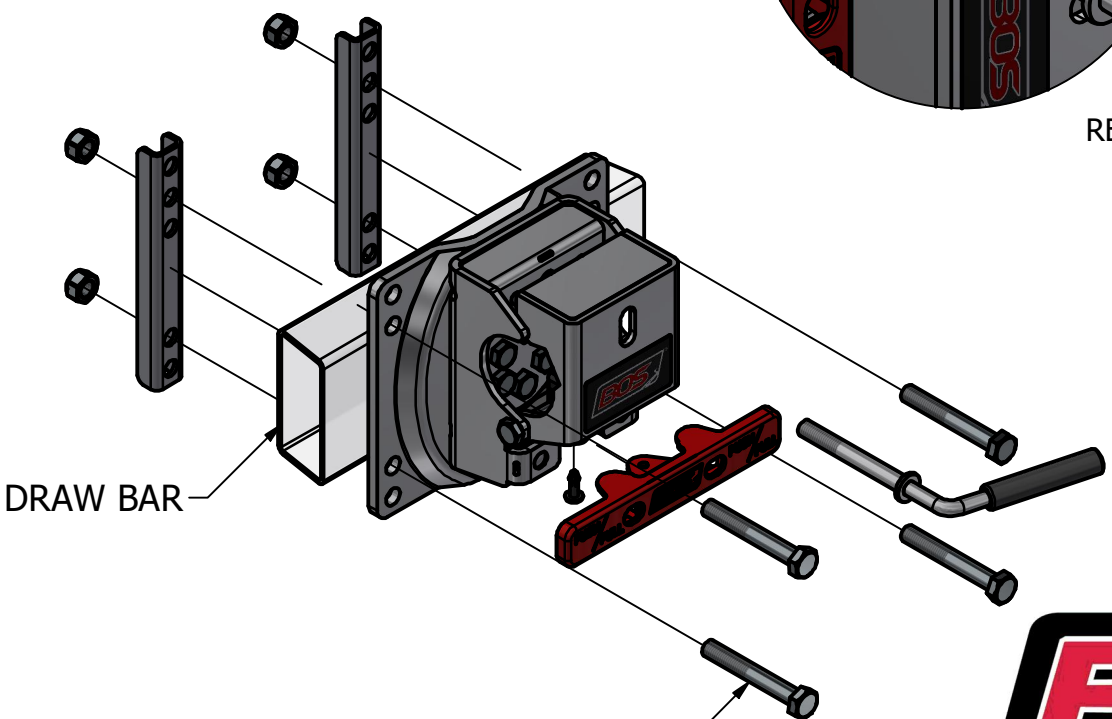

BLACK OPS STANDARD MANUAL WITH SWING AWAY

SWING AWAY DETAIL

RELOCATE LUG AWAY FROM CUTOUT BEFORE CLOSING THE CLAMP

LONGER M12x100 BOLT OPTION 010-063 FOR WIDER (125mm) FRAME

Travel made easy