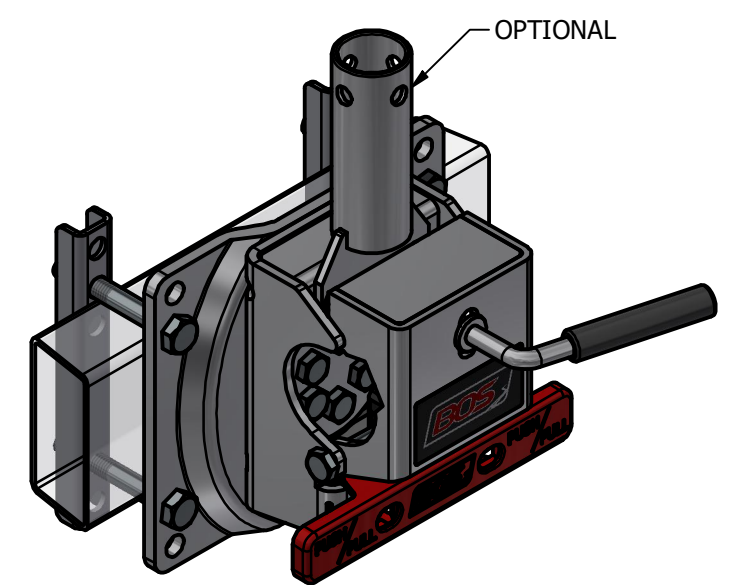

BLACK OPS STANDARD MANUAL WITH SWING AWAY

SWING AWAY DETAIL

RELOCATE LUG AWAY FROM CUTOUT BEFORE CLOSING THE CLAMP

LONGER M12x100 BOLT OPTION 010-063 FOR WIDER (125mm) FRAME

Travel made easy