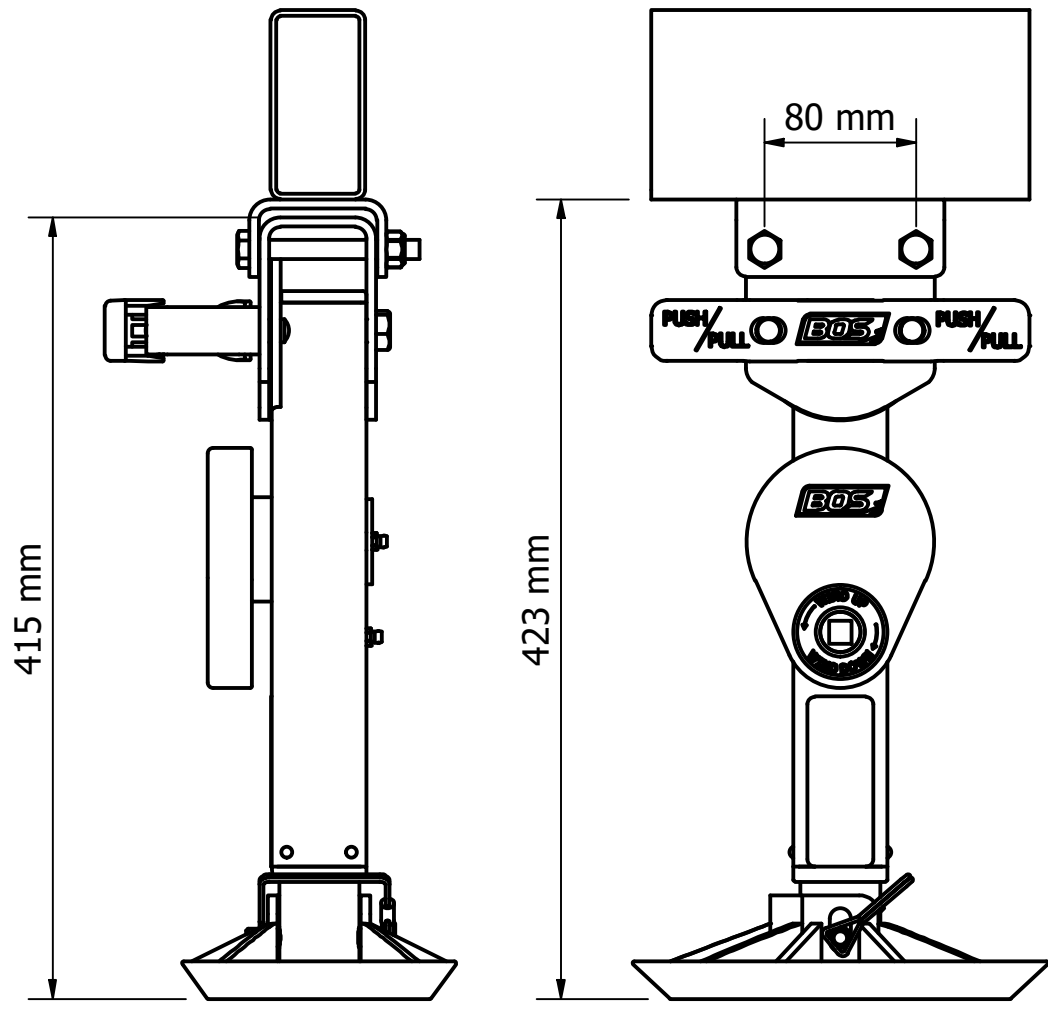

440-040 STABILISER LEG 400

WELD ON U-BRACKET EXTENSION

WELD ON U-BRACKET

WELD ON U-BRACKET WITH EXTENSION

Travel made easy