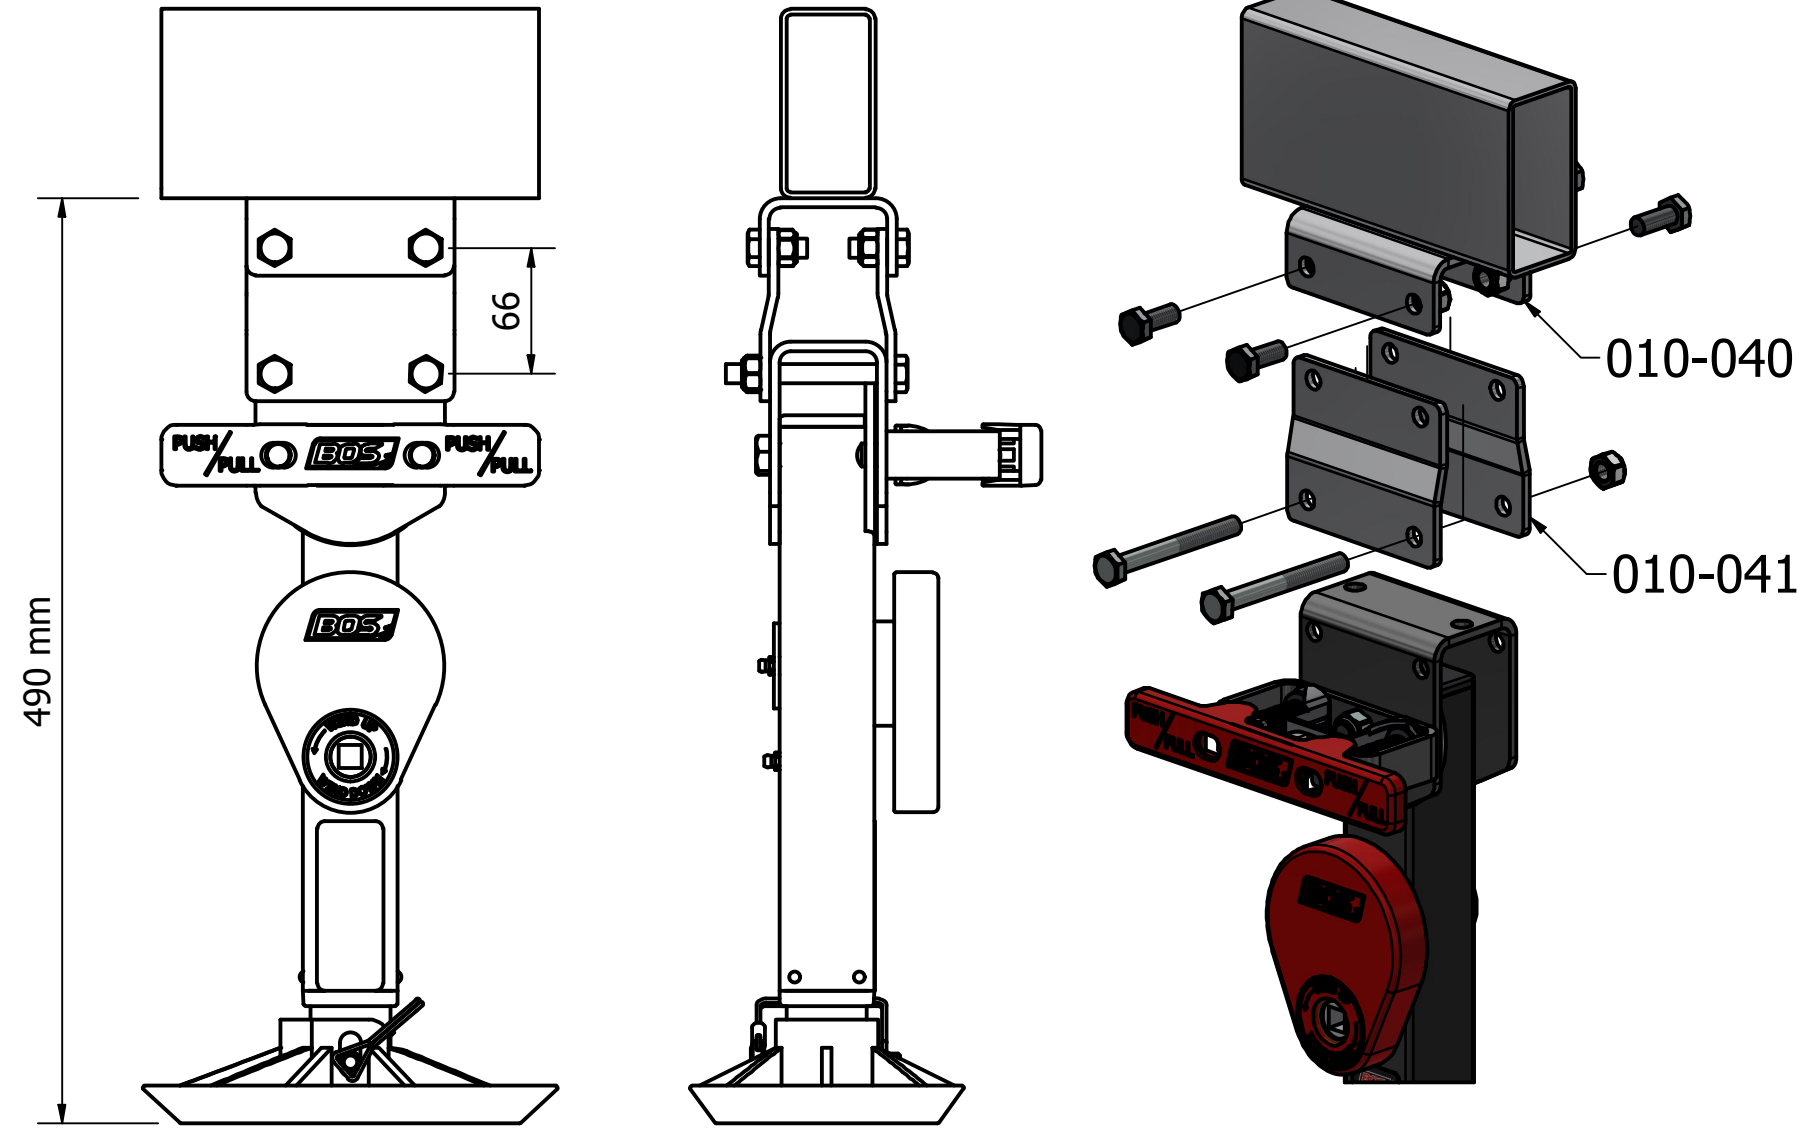

440-040 STABILISER LEG 400

WELD ON U-BRACKET EXTENSION

WELD ON U-BRACKET

WELD ON U-BRACKET WITH EXTENSION

Travel made easy