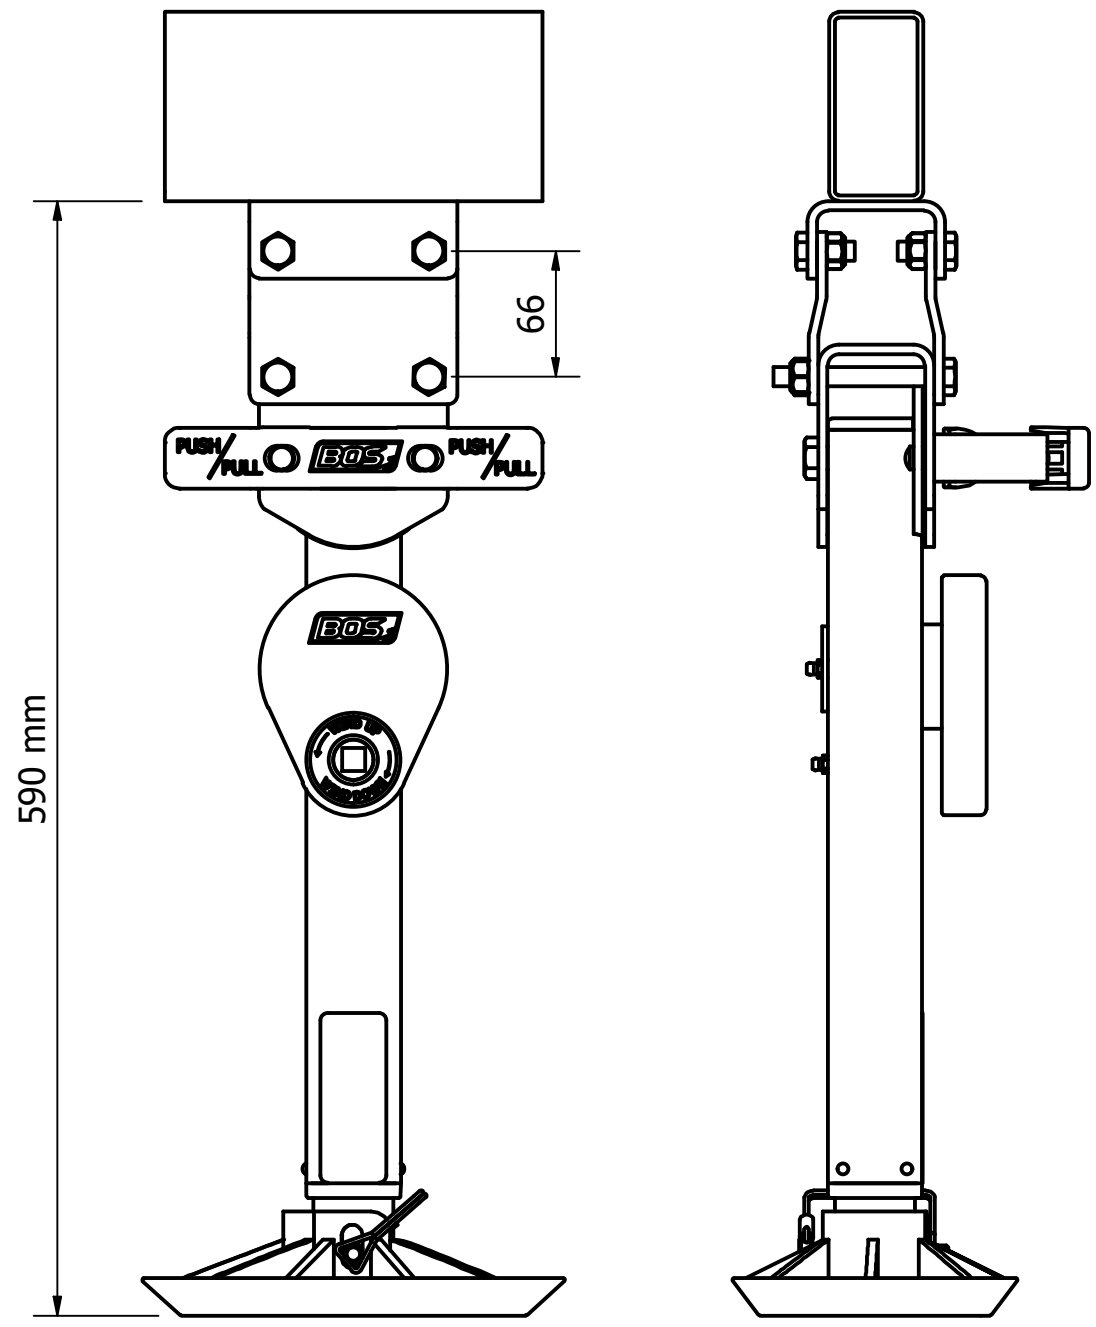

440-050 STABILISER LEG 500

WELD ON U-BRACKET EXTENSION

WELD ON U-BRACKET

WELD ON U-BRACKET WITH EXTENSION

Travel made easy