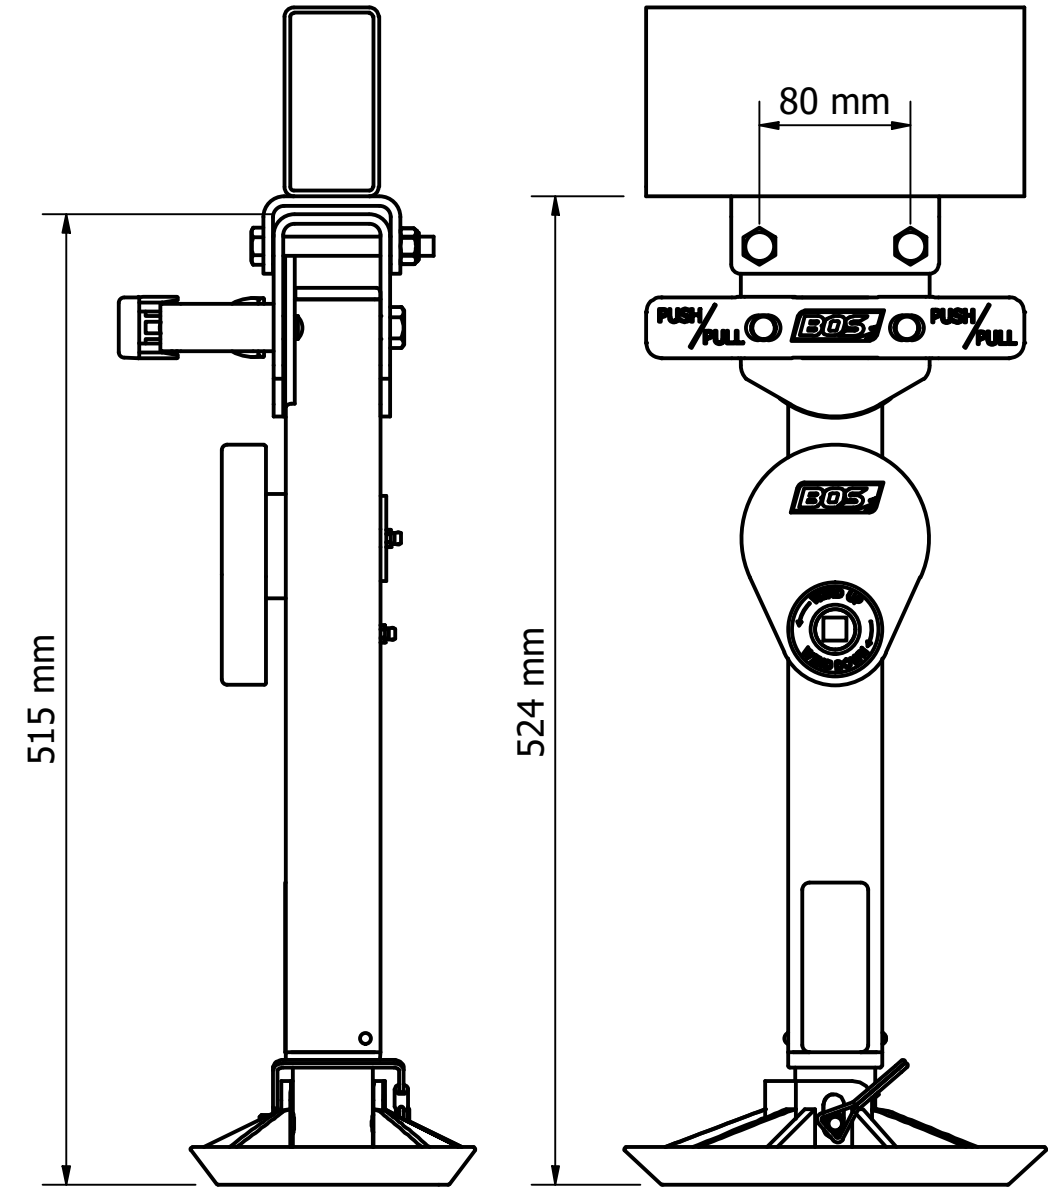

440-050 STABILISER LEG 500

WELD ON U-BRACKET EXTENSION

WELD ON U-BRACKET

WELD ON U-BRACKET WITH EXTENSION

Travel made easy