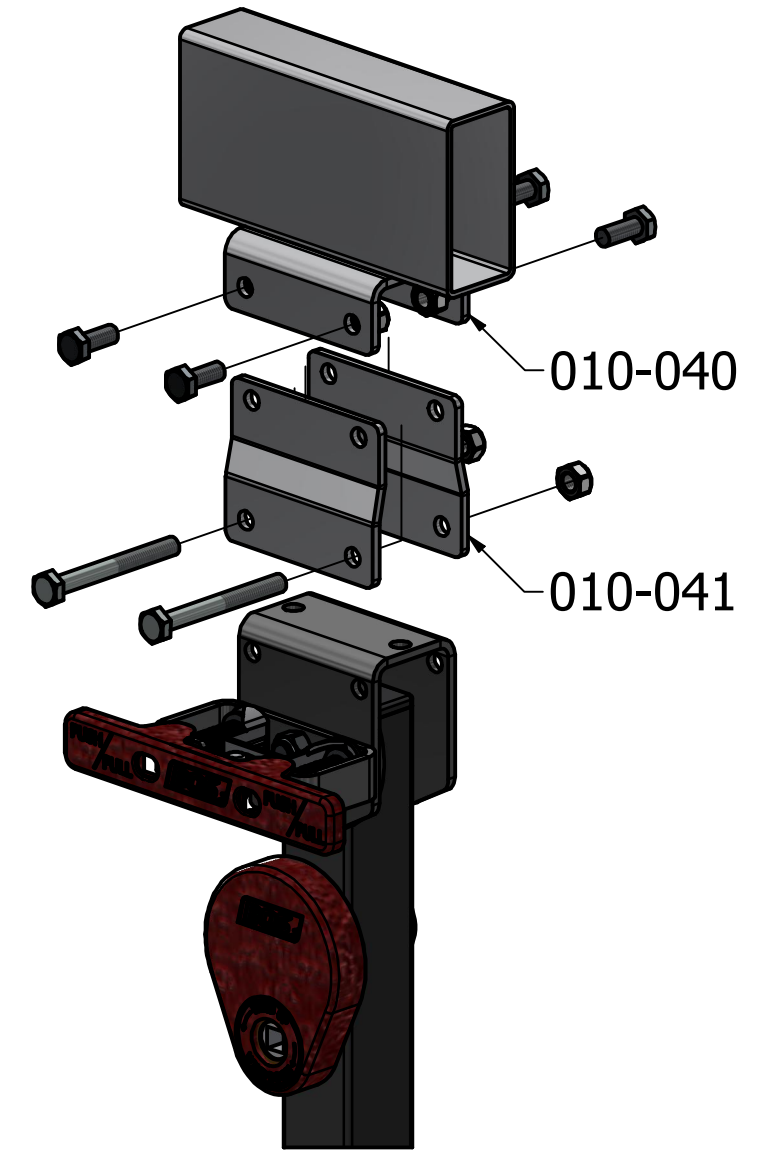

440-050 STABILISER LEG 500

WELD ON U-BRACKET EXTENSION

WELD ON U-BRACKET

WELD ON U-BRACKET WITH EXTENSION

Travel made easy