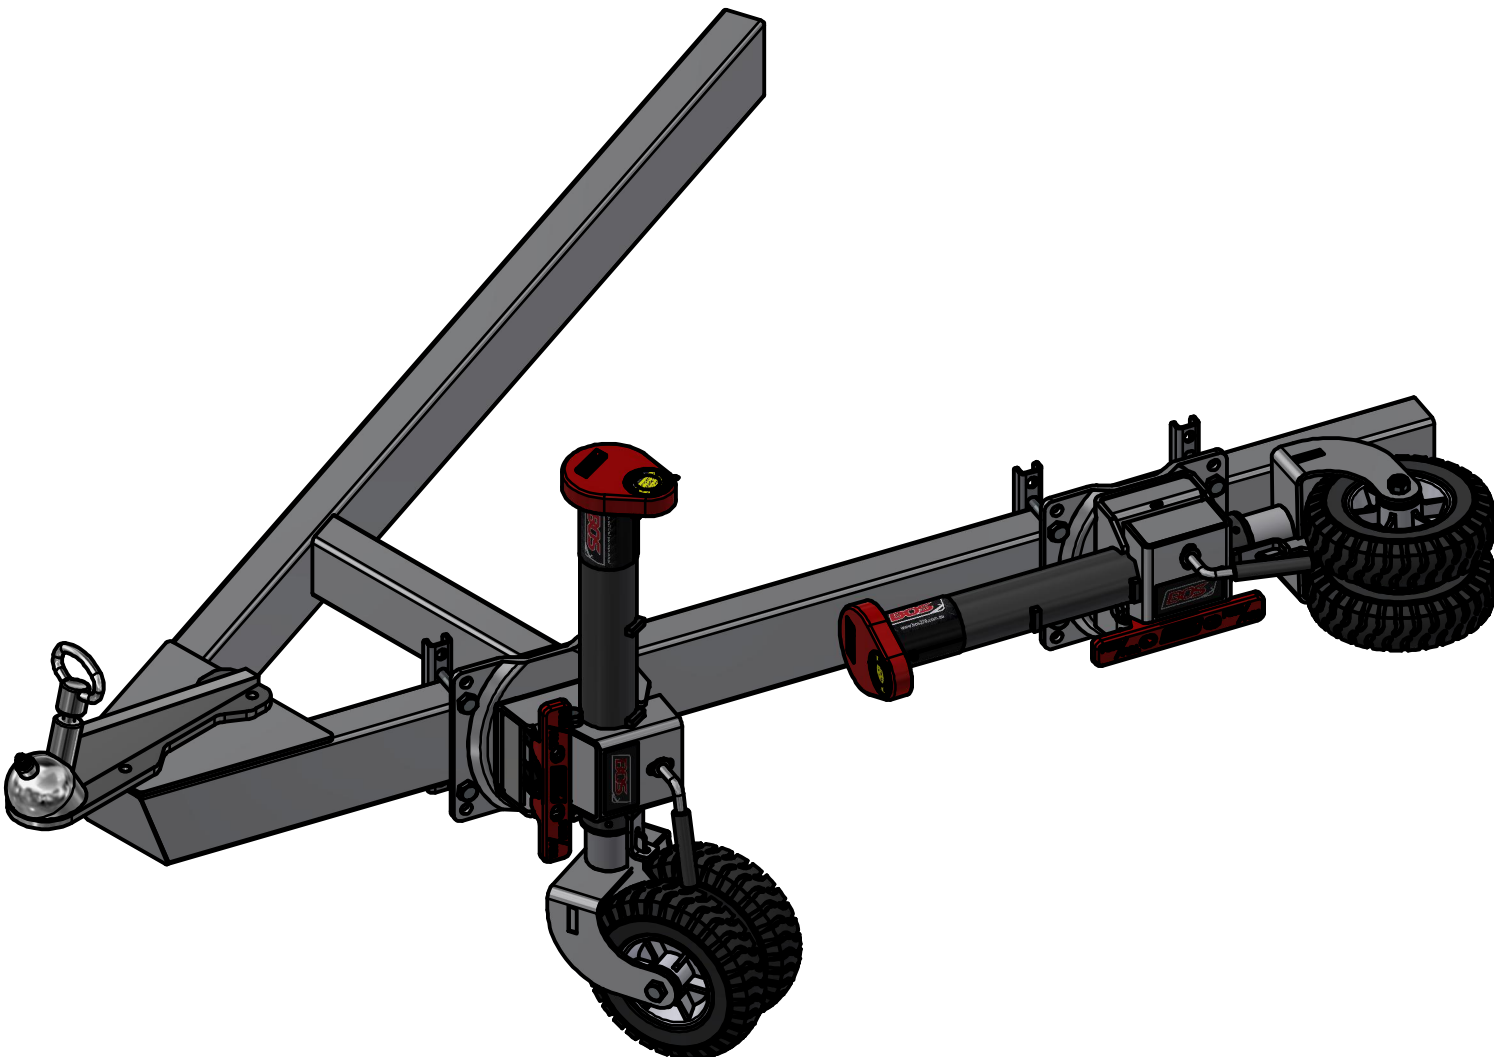

683-008
BLACK OPS WHEEL FIXED GEARBOX - 8" DOUBLE OFFSET SOLID RUBBER WHEEL
WITH SWING AWAY
INSTALLATION OPTIONS

DRIVER SIDE INSTALLATION

PASSENGER SIDE INSTALLATION

TOP VIEW - DRIVER SIDE