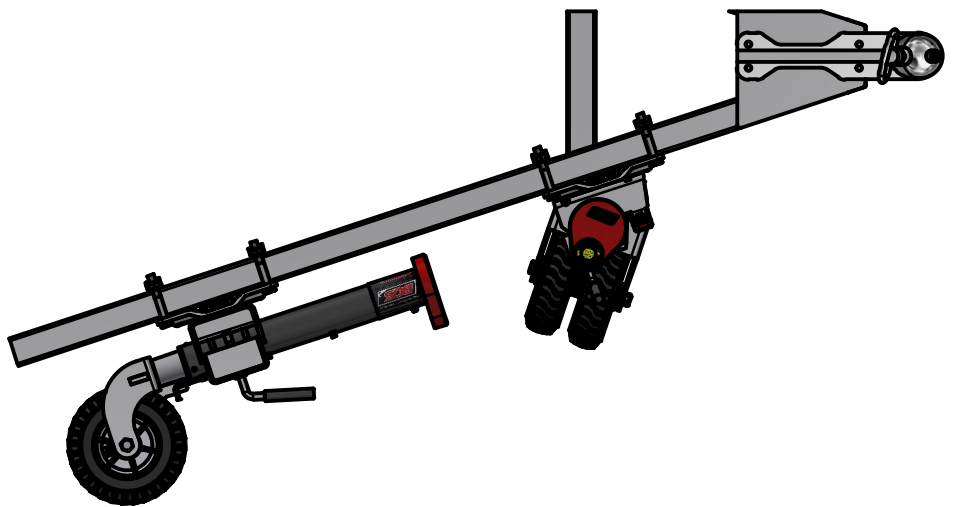

683-008
BLACK OPS WHEEL FIXED GEARBOX - 8" DOUBLE OFFSET SOLID RUBBER WHEEL
WITH SWING AWAY
INSTALLATION OPTIONS

DRIVER SIDE INSTALLATION

PASSENGER SIDE INSTALLATION

TOP VIEW - DRIVER SIDE