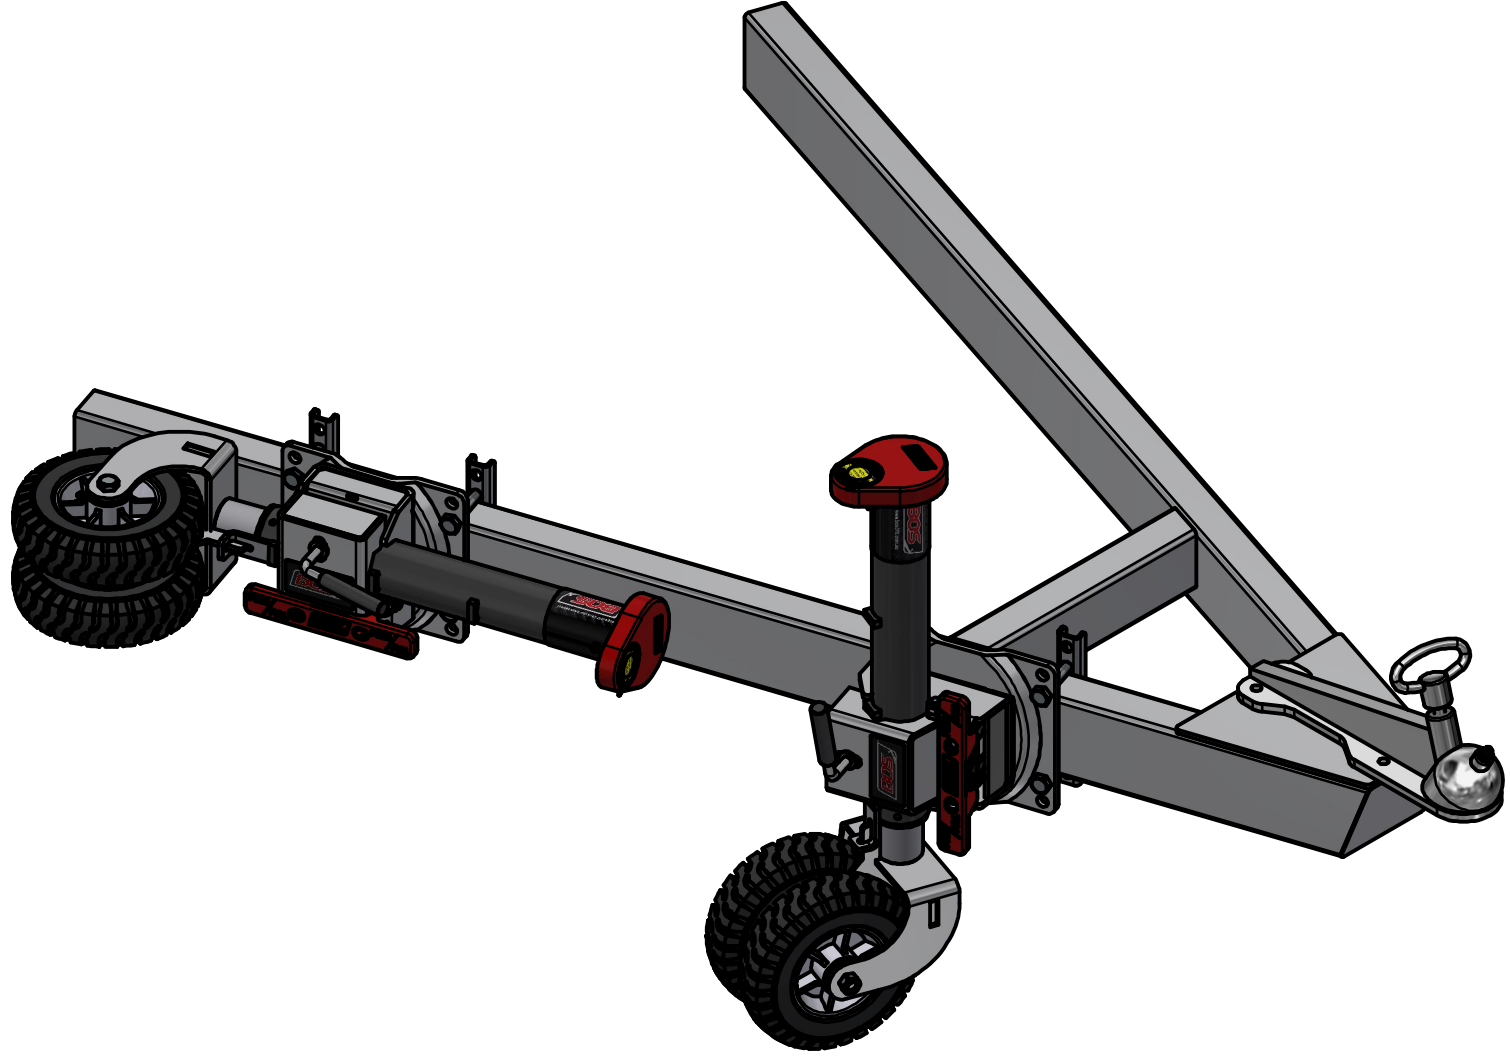

683-008
BLACK OPS WHEEL FIXED GEARBOX - 8" DOUBLE OFFSET SOLID RUBBER WHEEL
WITH SWING AWAY
INSTALLATION OPTIONS

DRIVER SIDE INSTALLATION

PASSENGER SIDE INSTALLATION

TOP VIEW - DRIVER SIDE