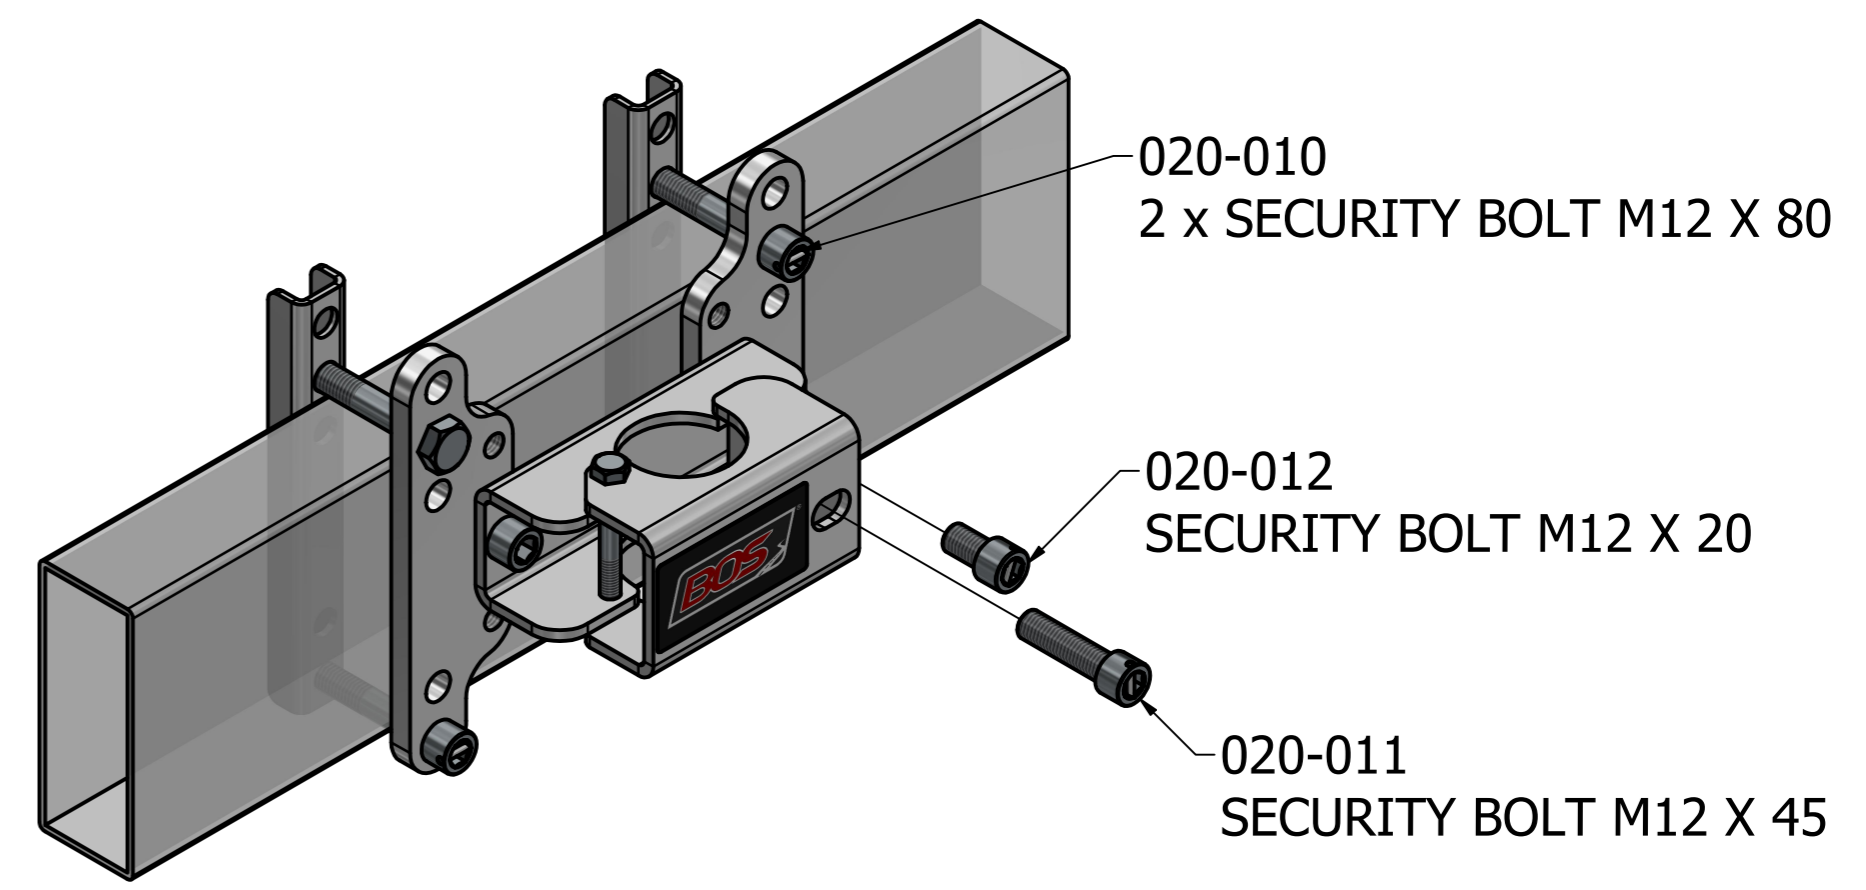

MOUNTING SYSTEM

MOUNTING SYSTEM WITH 50MM CLAMP

SWING AWAY

MOUNTING SYSTEM WITH 60MM CLAMPS

 	PART NO.:
	DO NOT SCALE DRAWING