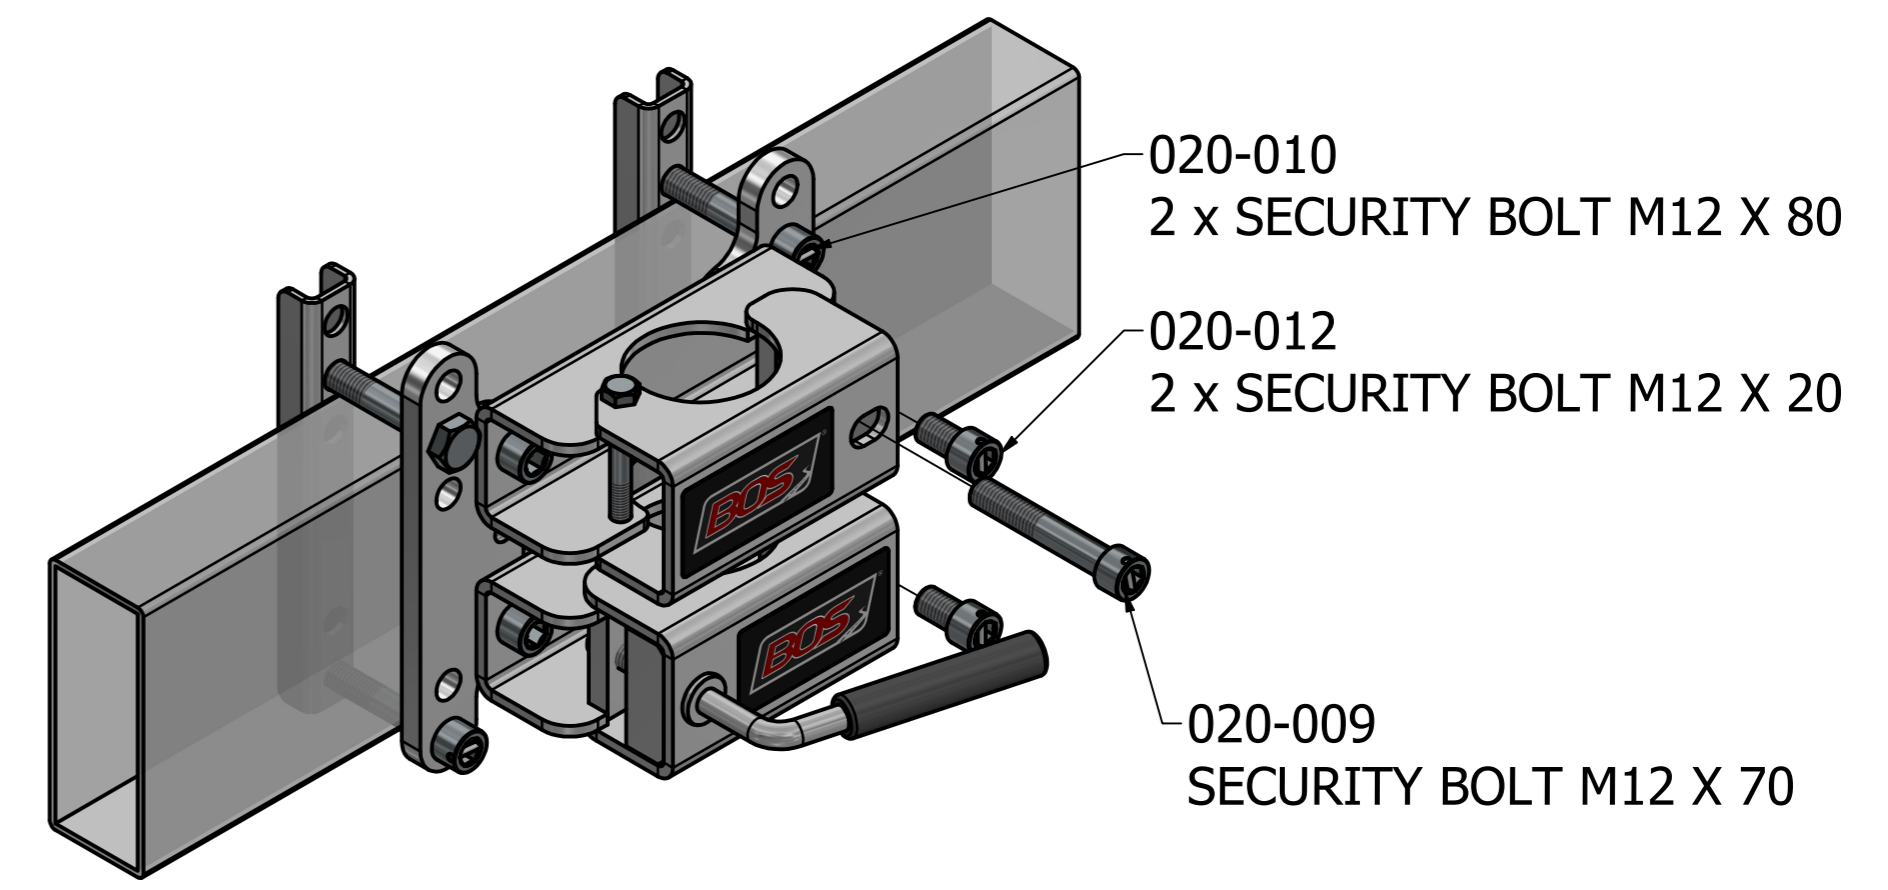

MOUNTING SYSTEM

MOUNTING SYSTEM WITH 50MM CLAMP

SWING AWAY

MOUNTING SYSTEM WITH 60MM CLAMPS

 	PART NO.:
	DO NOT SCALE DRAWING