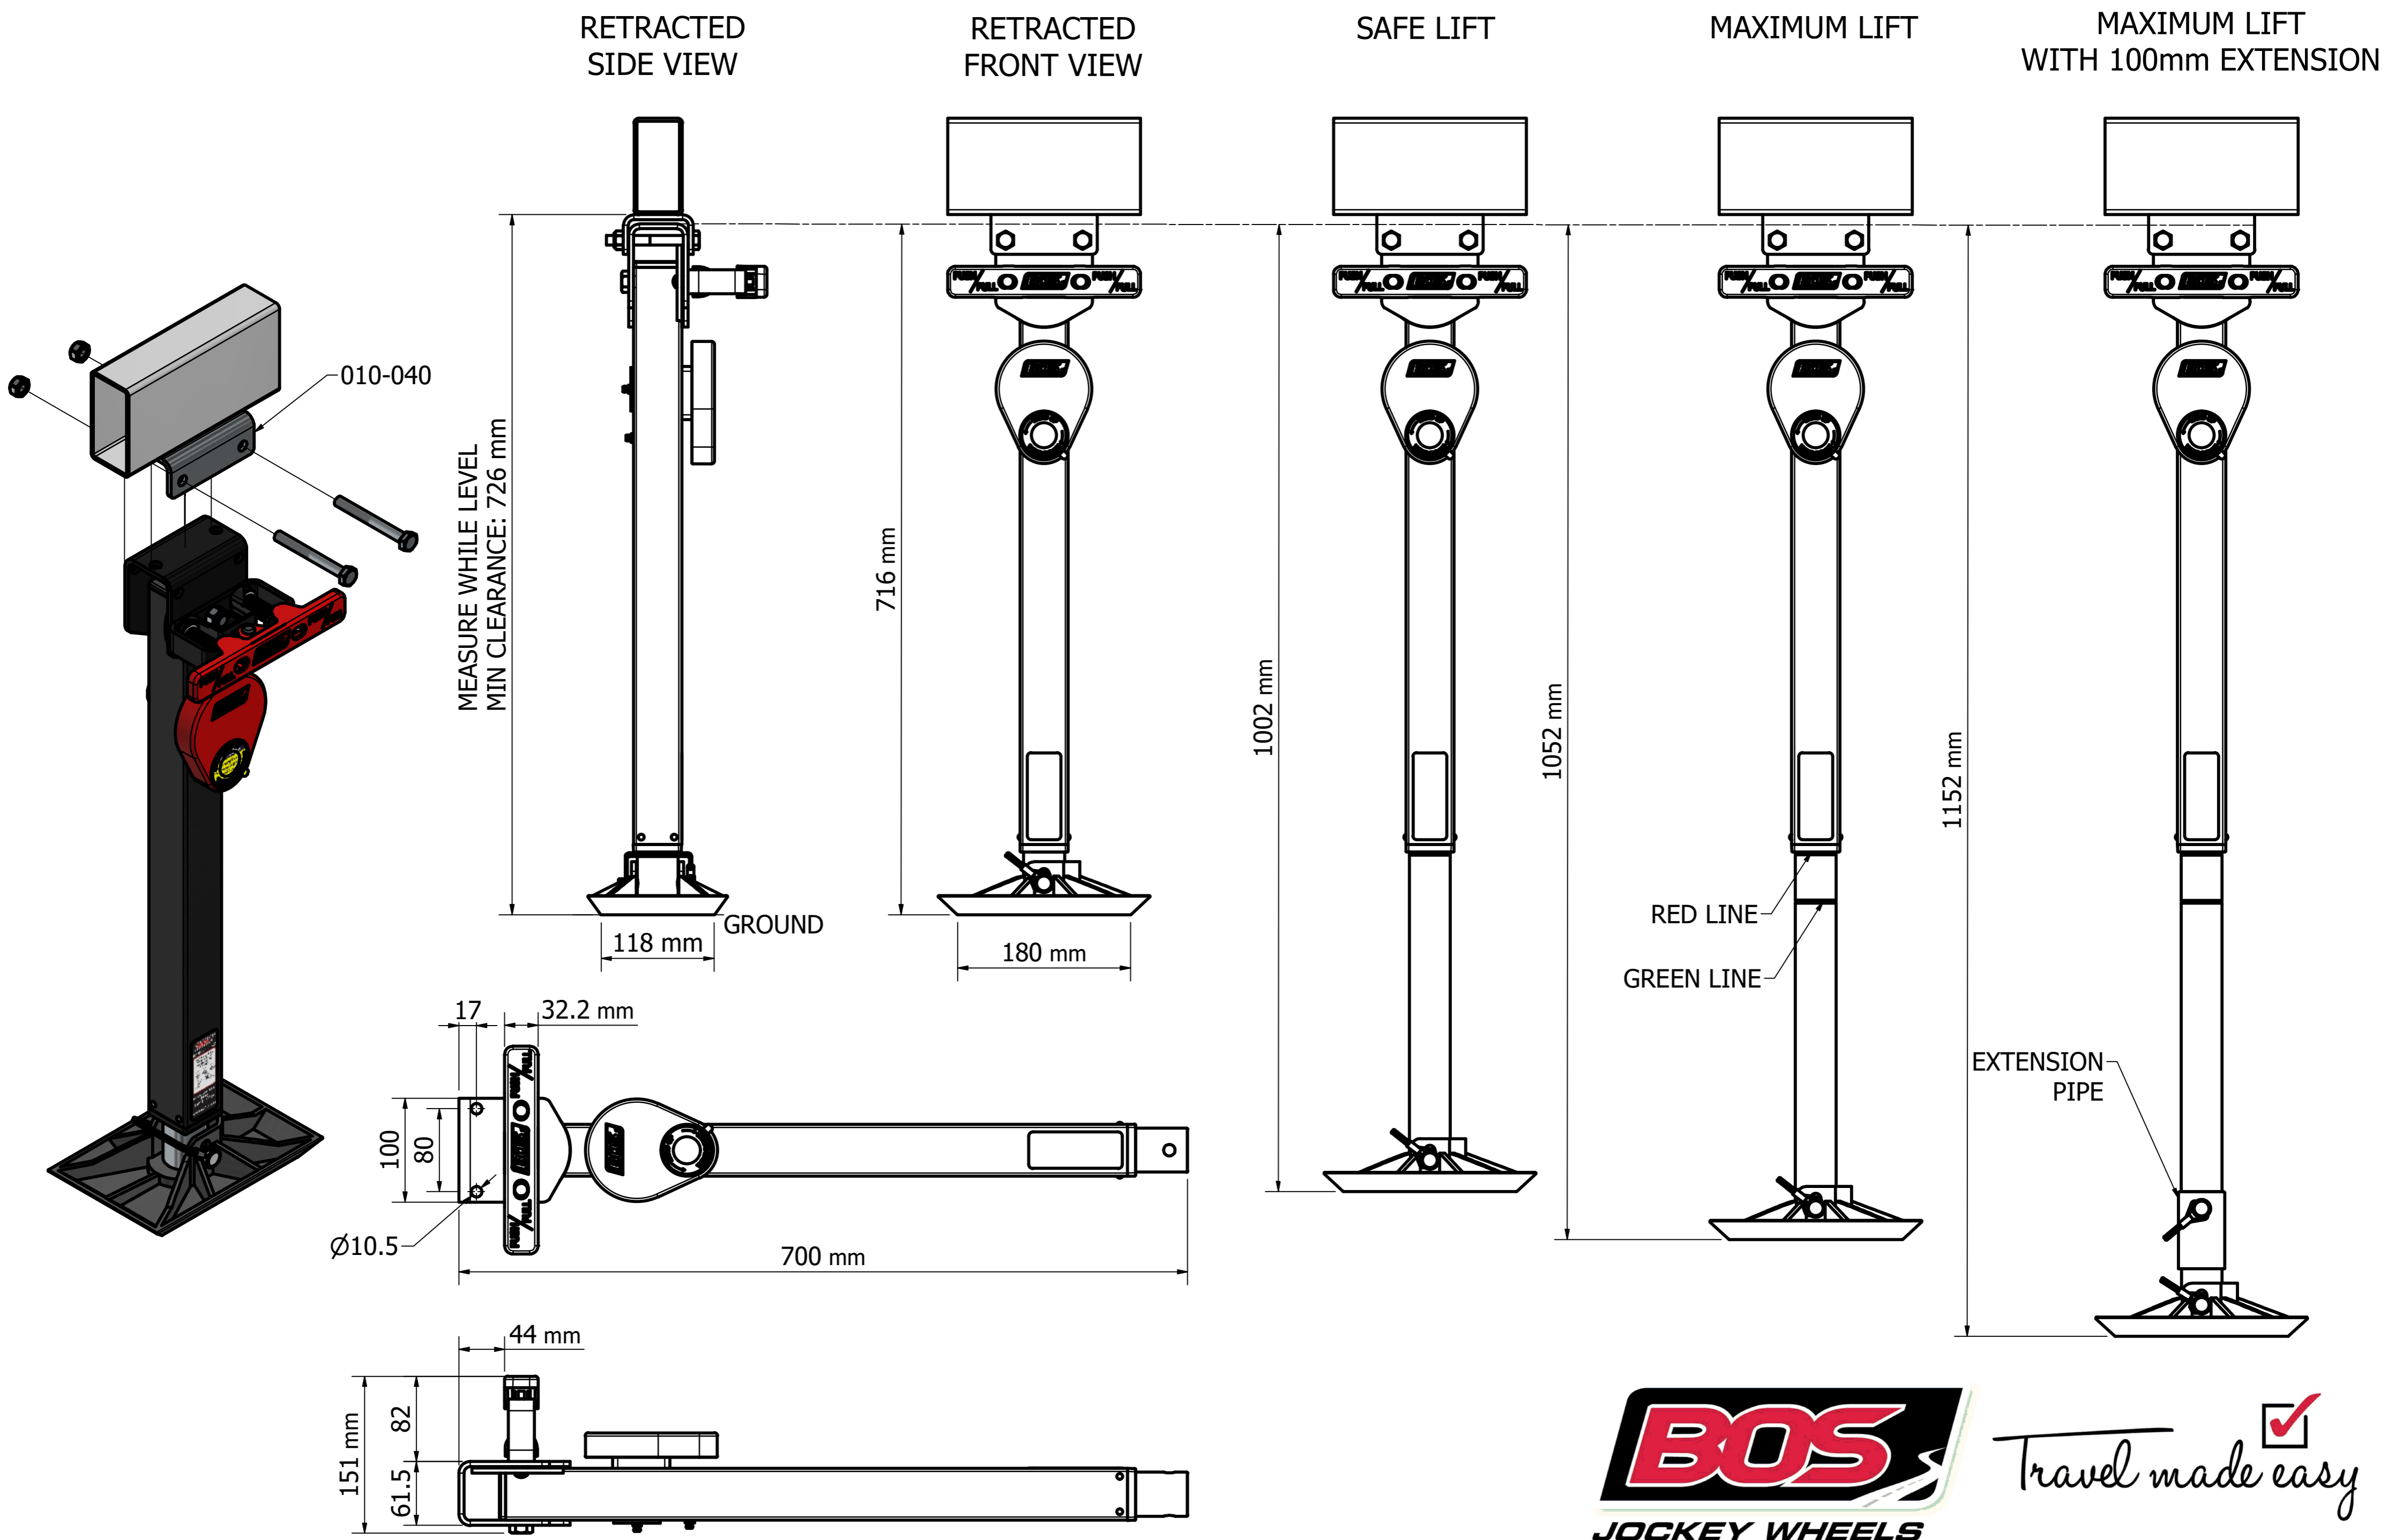

# STABILISER LEG 700

MAXIMUM LIFT DETAILS - WELD ON U-BRACKET - DIMENSIONS WITH BASE PLATE

Travel made easy